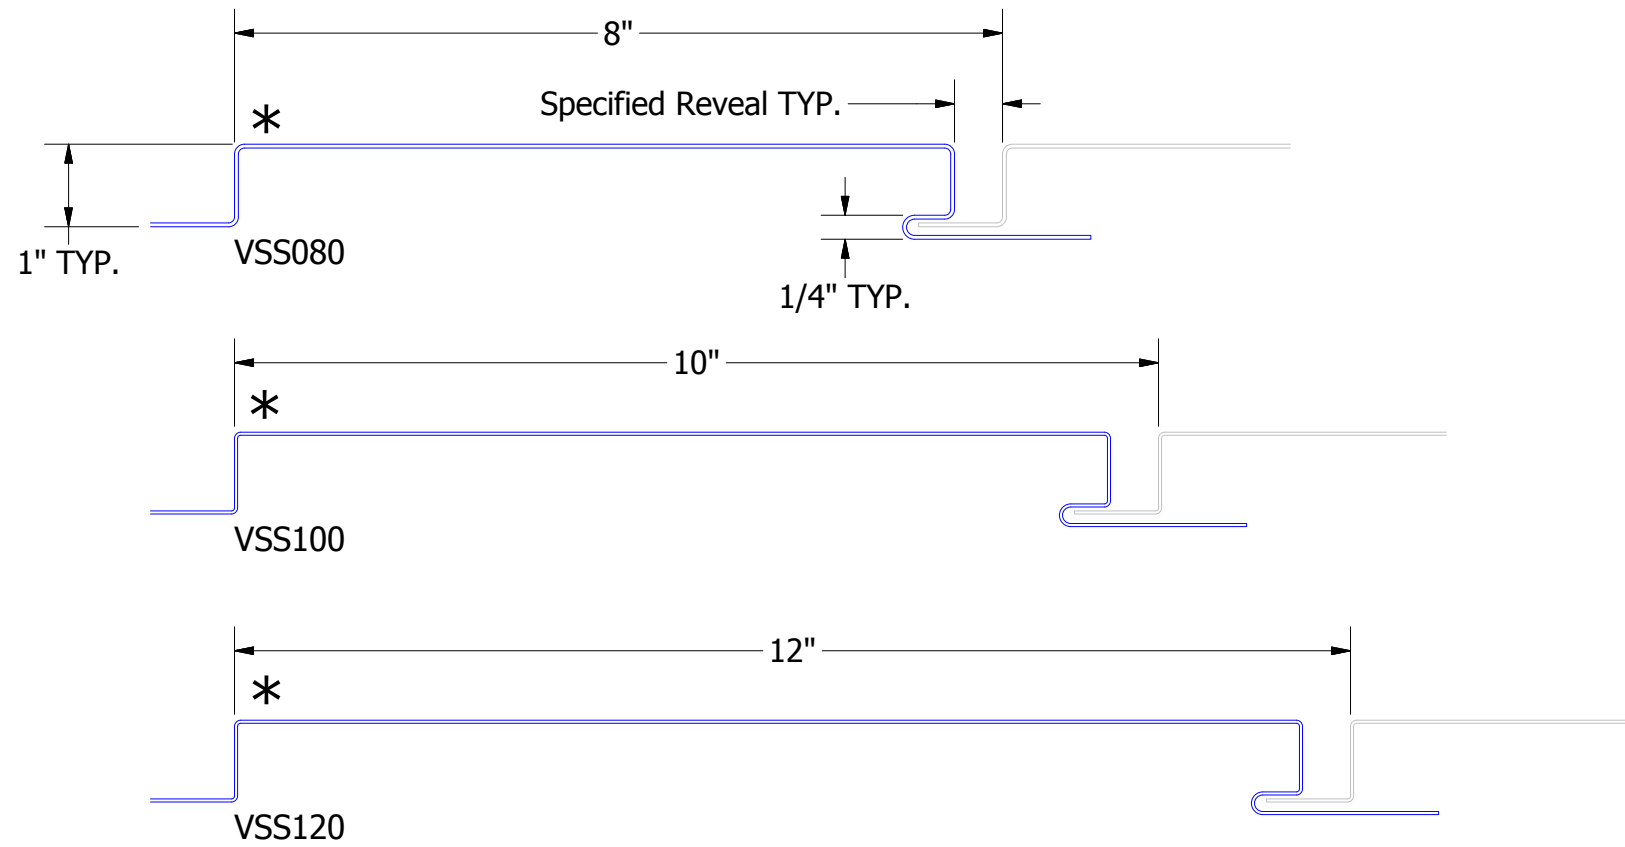

1/4" Reveal

1/2" Reveal

3/4" Reveal

ATAS INTERNATIONAL, INC  
 Allentown PA  
 610-395-8445  
 Mesa AZ  
 480-558-7210

TITLE Versa-Seam Panel Profile Detail

REV. NO.	DATE	DESCRIPTION OF REVISION	BY	APP	DWG. NO.	DR	KRK	DATE	7/30/2014
						APP	DAS	DATE	8/4/16
						SH. SIZE	B	SCALE	X:X