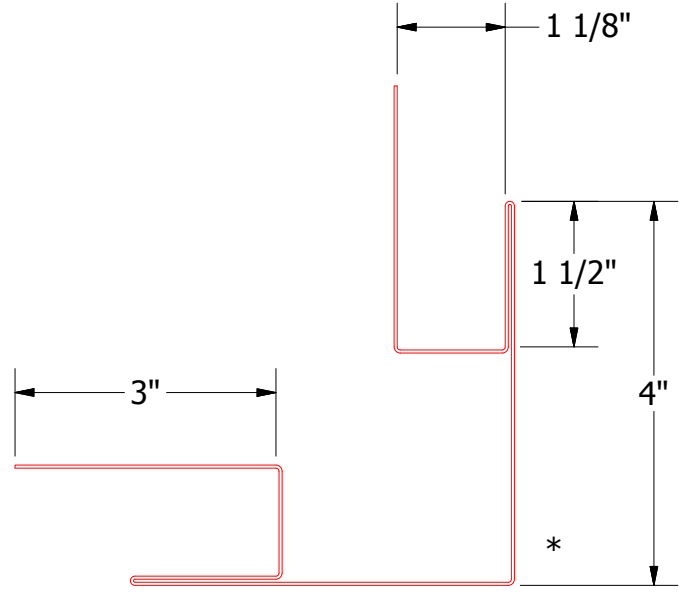

Horizontal Panel

VSA602-Outside Corner Post

 ATAS INTERNATIONAL, INC Allentown PA 610-395-8445 Mesa AZ 480-558-7210		TITLE Versa-Seam Exterior Corner Detail		
		DWG. NO.	DR KRK DATE 8/1/2014	
REV. NO.	DATE	DESCRIPTION OF REVISION	BY APP	APP DAS DATE 7/29/16
			SH. SIZE B	SCALE X:X