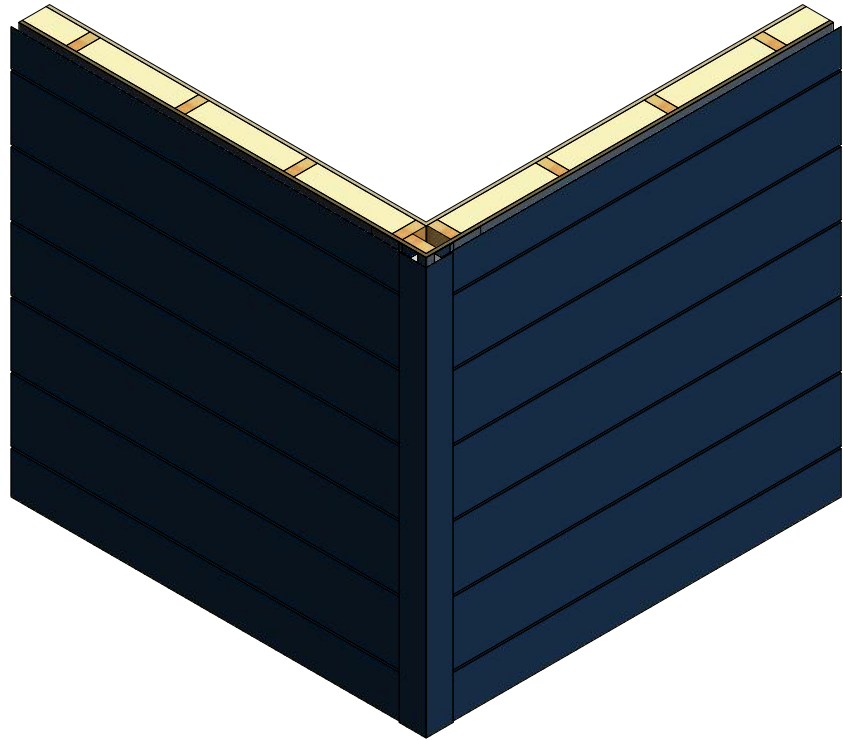

Horizontal Panel

VSA602-Outside Corner Post

 ATAS INTERNATIONAL, INC Allentown PA 610-395-8445 Mesa AZ 480-558-7210		TITLE Versa-Seam Exterior Corner Detail		
		DWG. NO.	DR KRK DATE 8/1/2014	
REV. NO.	DATE	DESCRIPTION OF REVISION	BY APP	APP DAS DATE 7/29/16
			SH. SIZE B	SCALE X:X