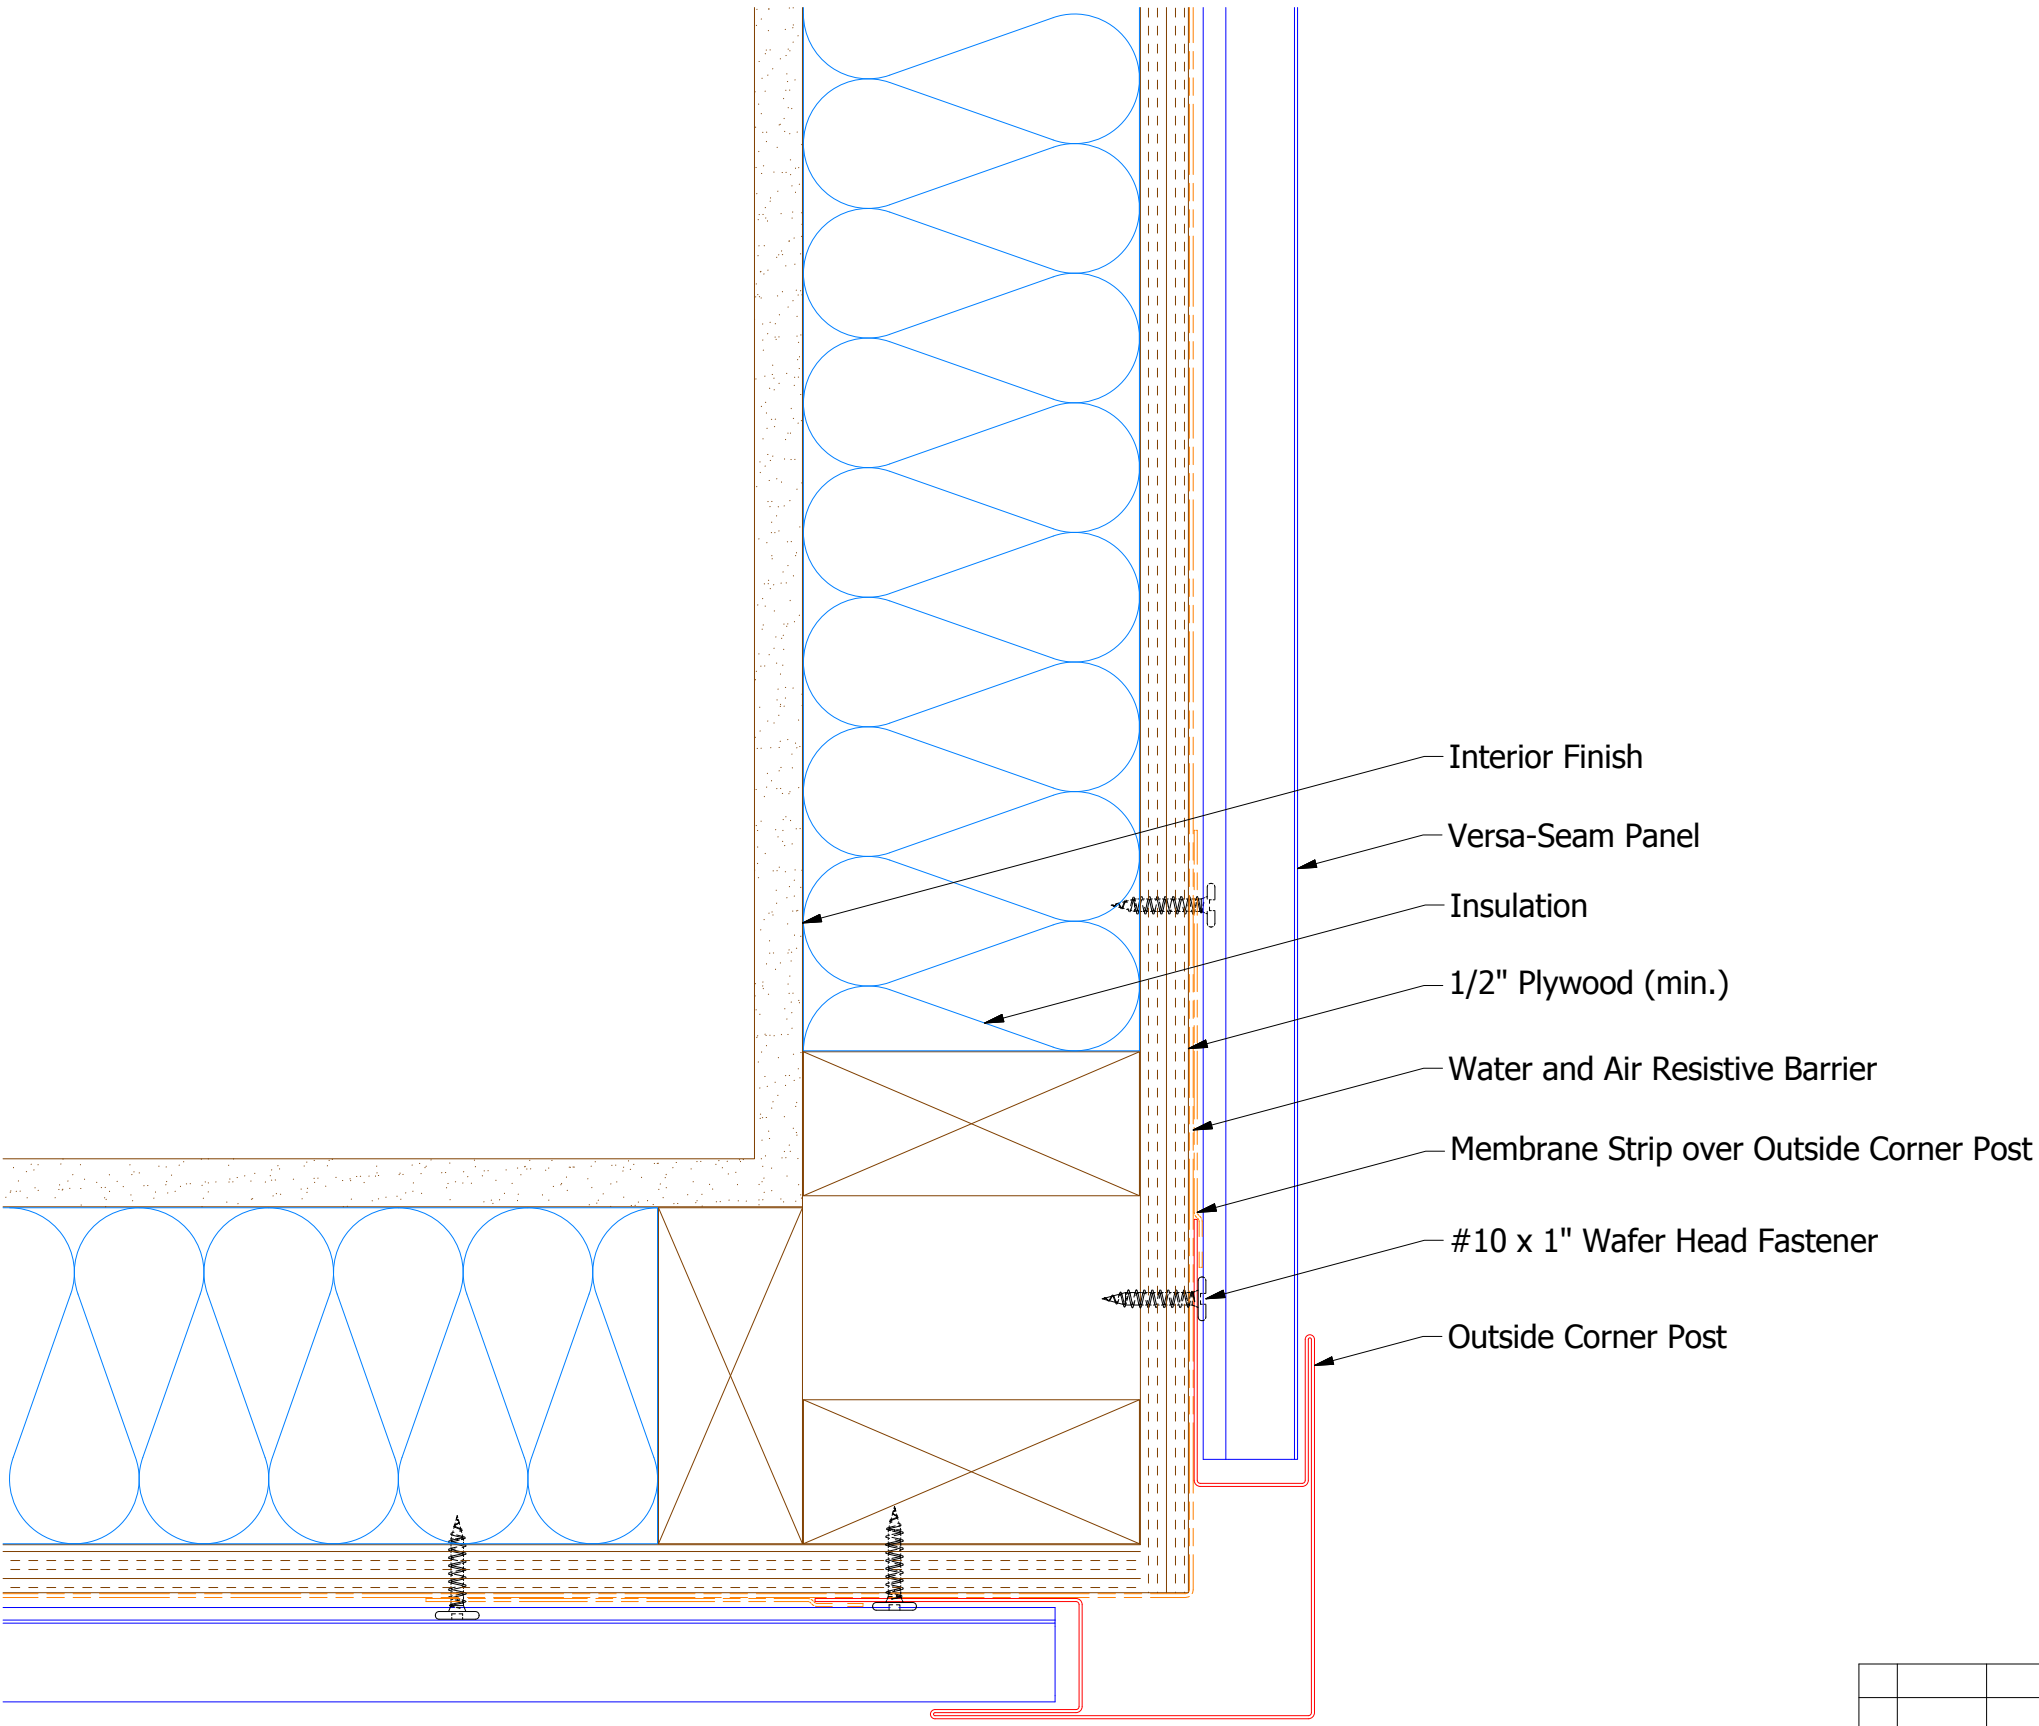

Horizontal Panel

VSA602-Outside Corner Post

 ATAS INTERNATIONAL, INC Allentown PA 610-395-8445 Mesa AZ 480-558-7210		TITLE Versa-Seam Exterior Corner Detail		
		DWG. NO.	DR KRK DATE 8/1/2014	
REV. NO.	DATE	DESCRIPTION OF REVISION	BY APP	APP DAS DATE 7/29/16
			SH. SIZE B	SCALE X:X