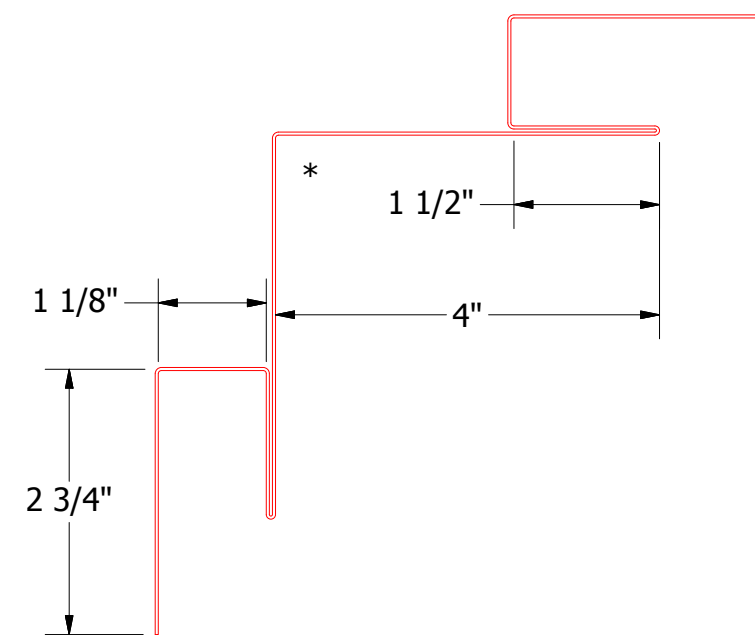

Horizontal Panel

- Inside Corner Post
- Interior Finish
- #10 x 1" Wafer Head Fastener
- Membrane Strip over Inside Corner Post
- Water and Air Resistive Barrier
- 1/2" Plywood (min.)
- Insulation
- Versa-Seam Panel

VSA601-Inside Corner Post

ATAS INTERNATIONAL, INC
 Allentown PA
 610-395-8445
 Mesa AZ
 480-558-7210

TITLE Versa-Seam Inside Corner Detail

REV. NO.	DATE	DESCRIPTION OF REVISION	BY	APP	DWG. NO.	DR	KRK	DATE	7/29/2014
						APP	DAS	DATE	7/29/16
						SH. SIZE	B	SCALE	X:X