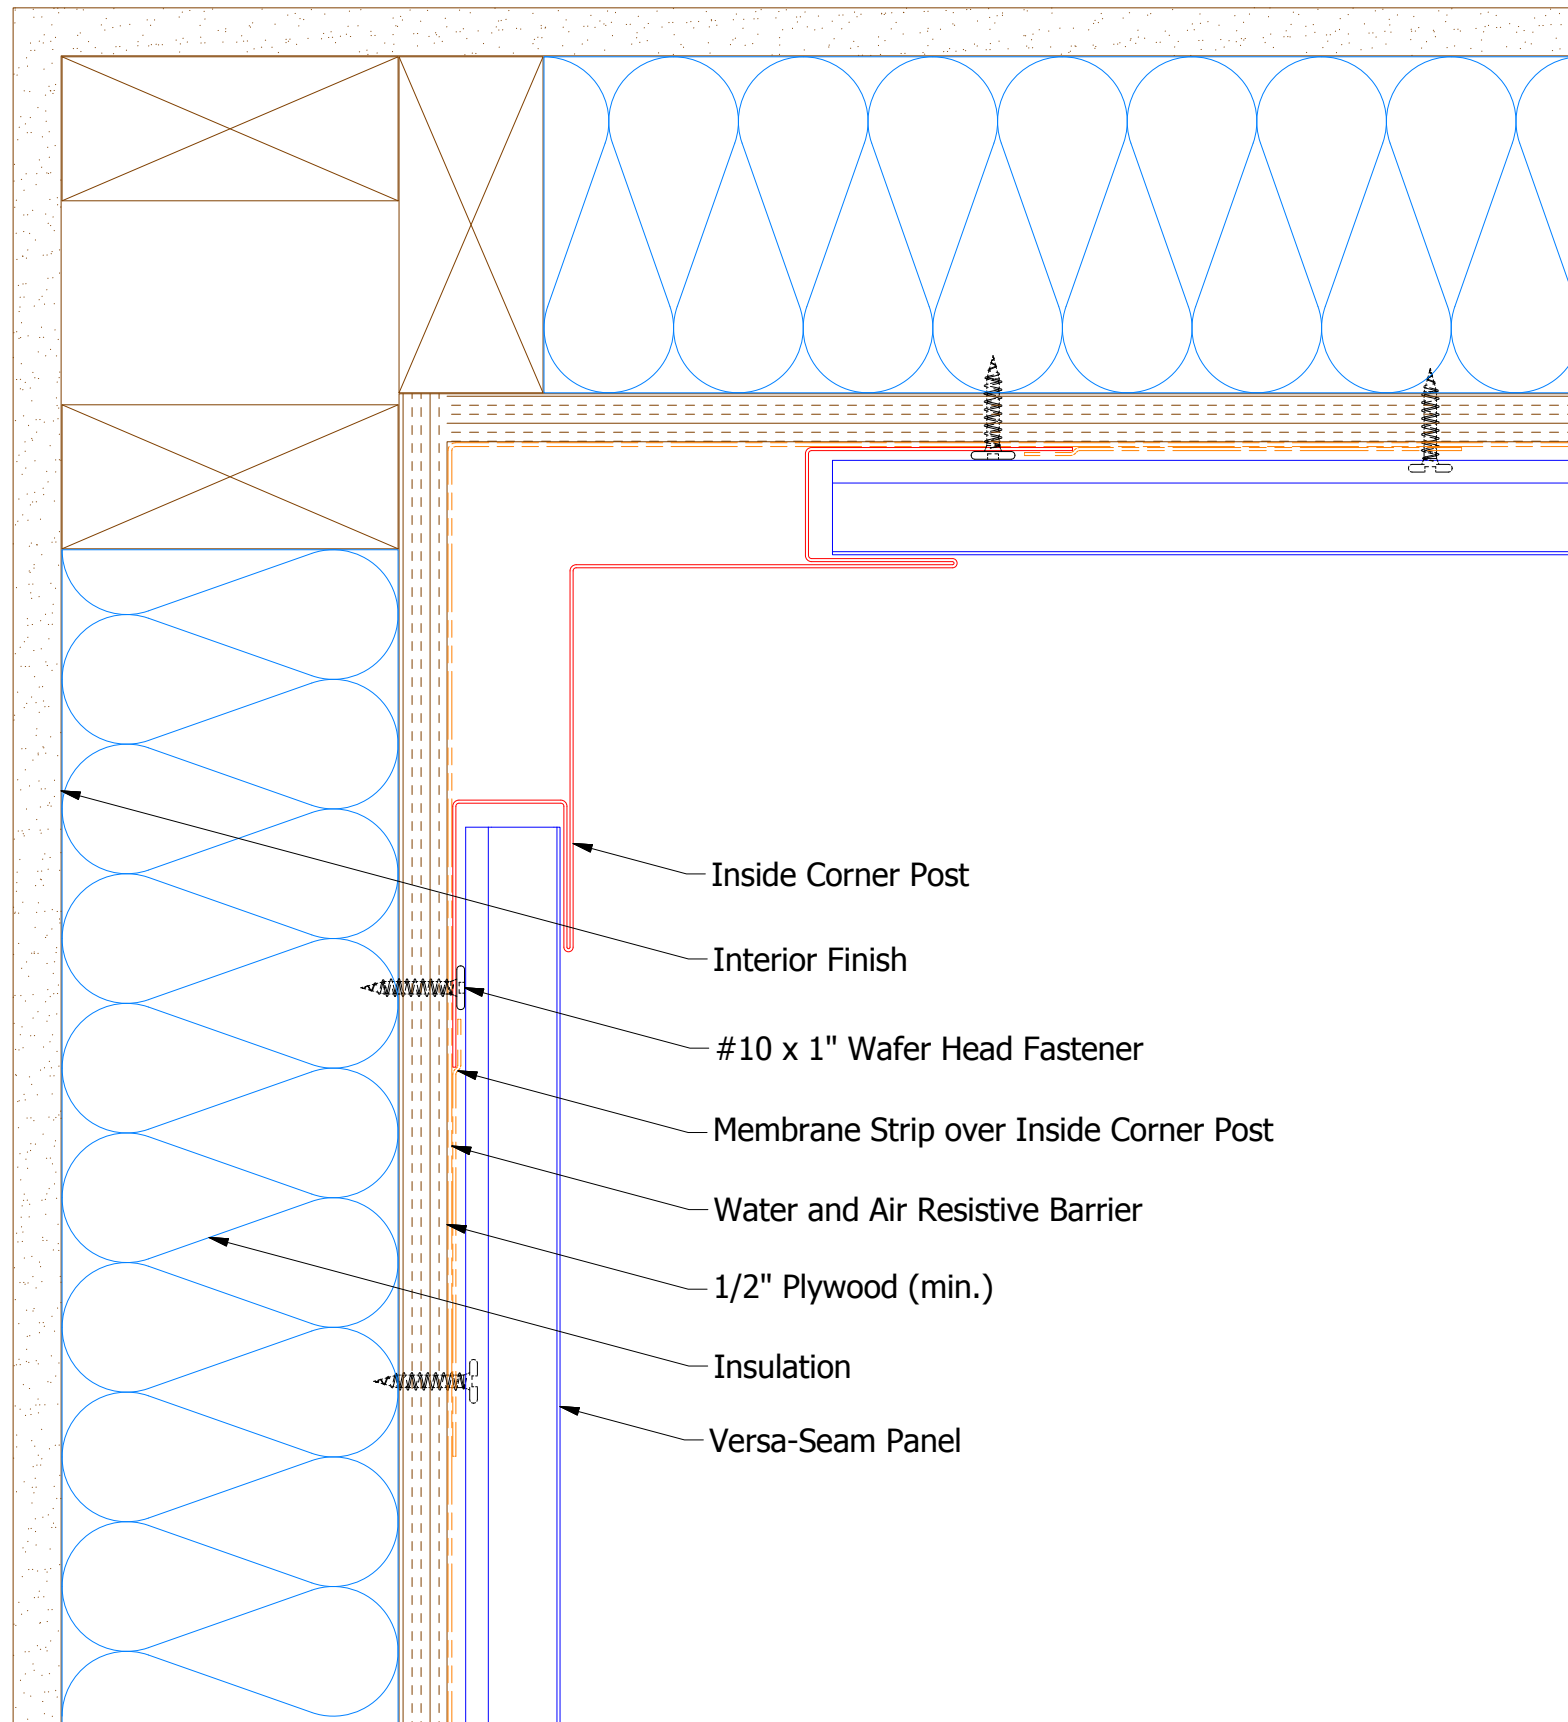

Horizontal Panel

- Inside Corner Post
- Interior Finish
- #10 x 1" Wafer Head Fastener
- Membrane Strip over Inside Corner Post
- Water and Air Resistive Barrier
- 1/2" Plywood (min.)
- Insulation
- Versa-Seam Panel

VSA601-Inside Corner Post

ATAS INTERNATIONAL, INC
 Allentown PA
 610-395-8445
 Mesa AZ
 480-558-7210

TITLE Versa-Seam Inside Corner Detail

REV. NO.	DATE	DESCRIPTION OF REVISION	BY	APP	DWG. NO.	DR	KRK	DATE	7/29/2014
						APP	DAS	DATE	7/29/16
						SH. SIZE	B	SCALE	X:X