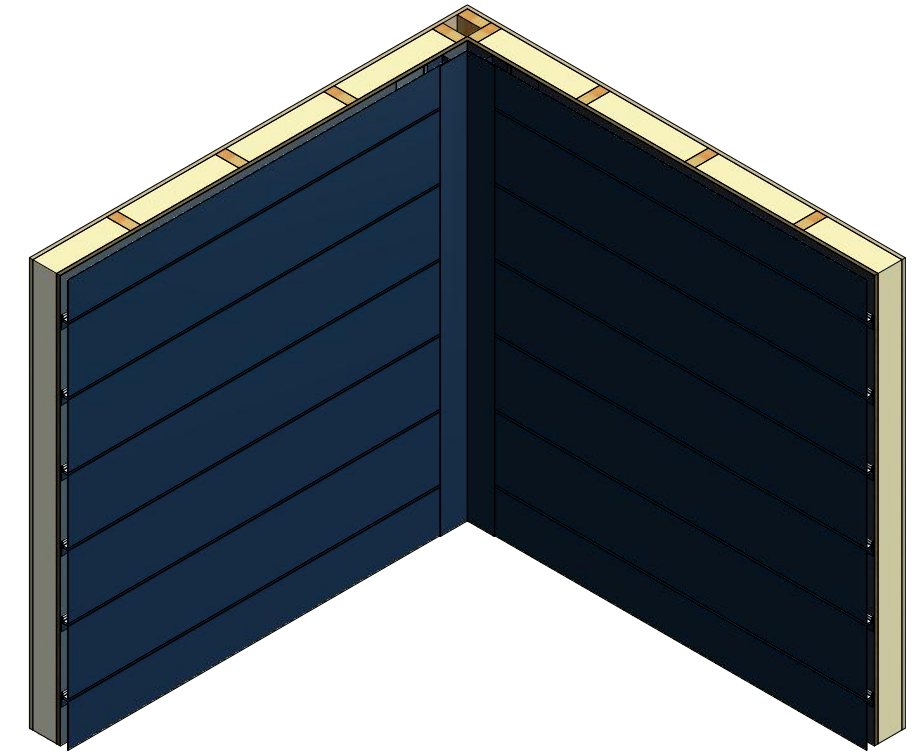

Horizontal Panel

- Inside Corner Post
- Interior Finish
- #10 x 1" Wafer Head Fastener
- Membrane Strip over Inside Corner Post
- Water and Air Resistive Barrier
- 1/2" Plywood (min.)
- Insulation
- Versa-Seam Panel

VSA601-Inside Corner Post

ATAS INTERNATIONAL, INC
 Allentown PA
 610-395-8445
 Mesa AZ
 480-558-7210

TITLE Versa-Seam Inside Corner Detail

REV. NO.	DATE	DESCRIPTION OF REVISION	BY	APP	DWG. NO.	DR	KRK	DATE	7/29/2014
						APP	DAS	DATE	7/29/16
						SH. SIZE	B	SCALE	X:X