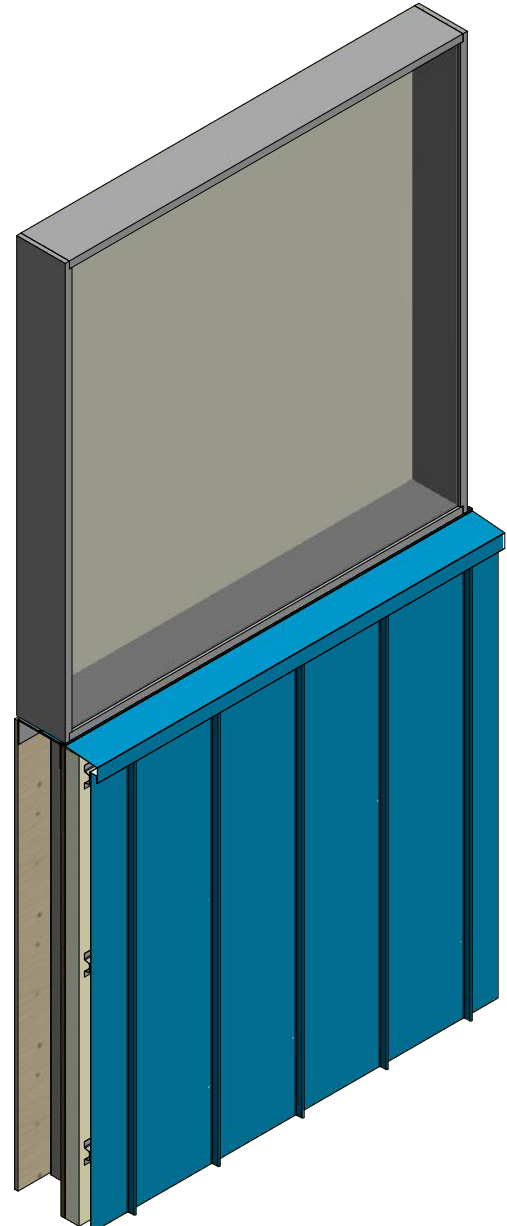

Vertical Panel

VSA270-J Closure

VSA670-Window Sill Trim

ATAS INTERNATIONAL, INC
 Allentown PA
 610-395-8445
 Mesa AZ
 480-558-7210

TITLE
 Versa-Line Open Window Sill Detail

DWG. NO.	DR	DATE
	DMR	1/27/2017
MATERIAL	APP	DATE
	SH. SIZE	SCALE
	B	X:X