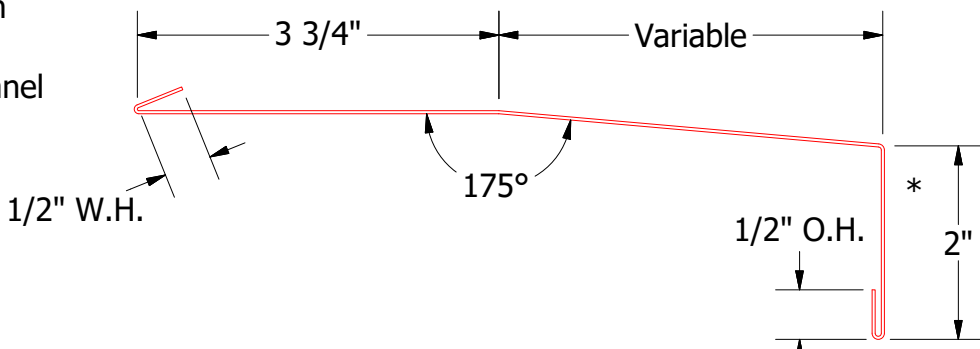

Vertical Panel

VSA270-J Closure

VSA670-Window Sill Trim

ATAS INTERNATIONAL, INC
 Allentown PA
 610-395-8445
 Mesa AZ
 480-558-7210

TITLE
 Versa-Line Open Window Sill Detail

DWG. NO.	DR	DATE
	DMR	1/27/2017
MATERIAL	APP	DATE
	SH. SIZE	SCALE
	B	X:X