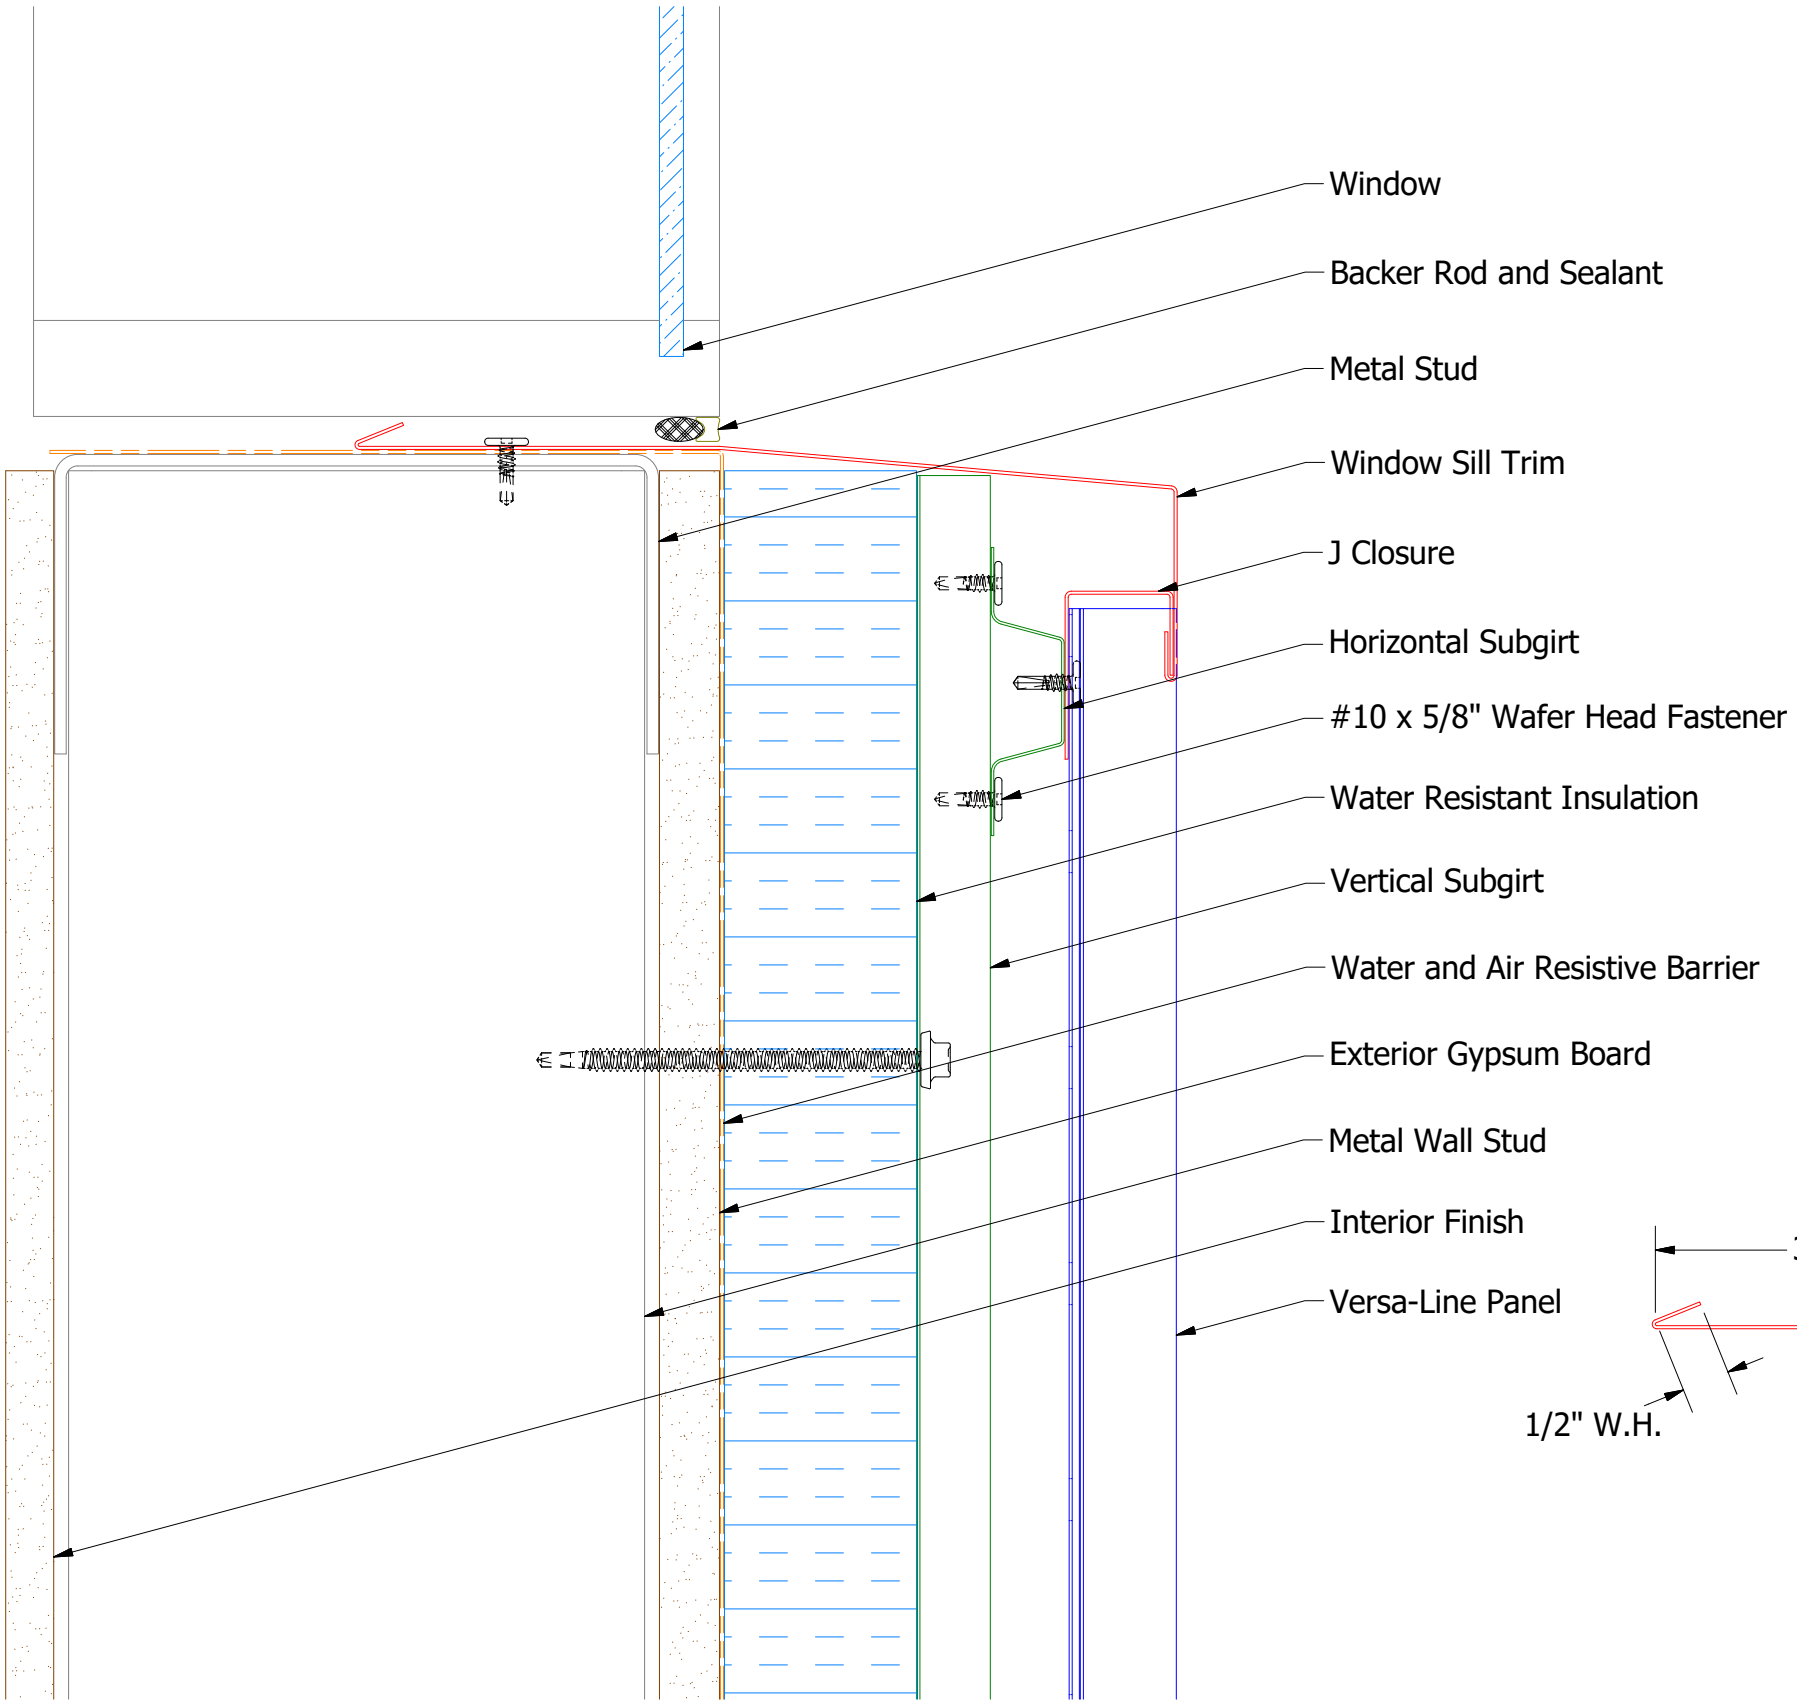

Vertical Panel

VSA270-J Closure

VSA670-Window Sill Trim

ATAS INTERNATIONAL, INC
 Allentown PA
 610-395-8445
 Mesa AZ
 480-558-7210

TITLE
 Versa-Line Open Window Sill Detail

DWG. NO.	DR	DATE
	DMR	1/27/2017
MATERIAL	APP	DATE
	SH. SIZE	SCALE
	B	X:X

REV. NO.	DATE	DESCRIPTION OF REVISION	BY	APP