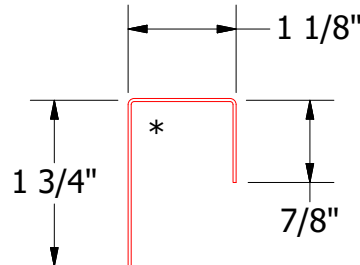

Vertical Panel

VSA270-J Closure

VSA670-Window Sill Trim

ATAS INTERNATIONAL, INC
 Allentown PA
 610-395-8445
 Mesa AZ
 480-558-7210

TITLE
 Versa-Line Open Window Sill Detail

DWG. NO.	DR	DATE
	DMR	1/27/2017
MATERIAL	APP	DATE
	SH. SIZE	SCALE
	B	X:X