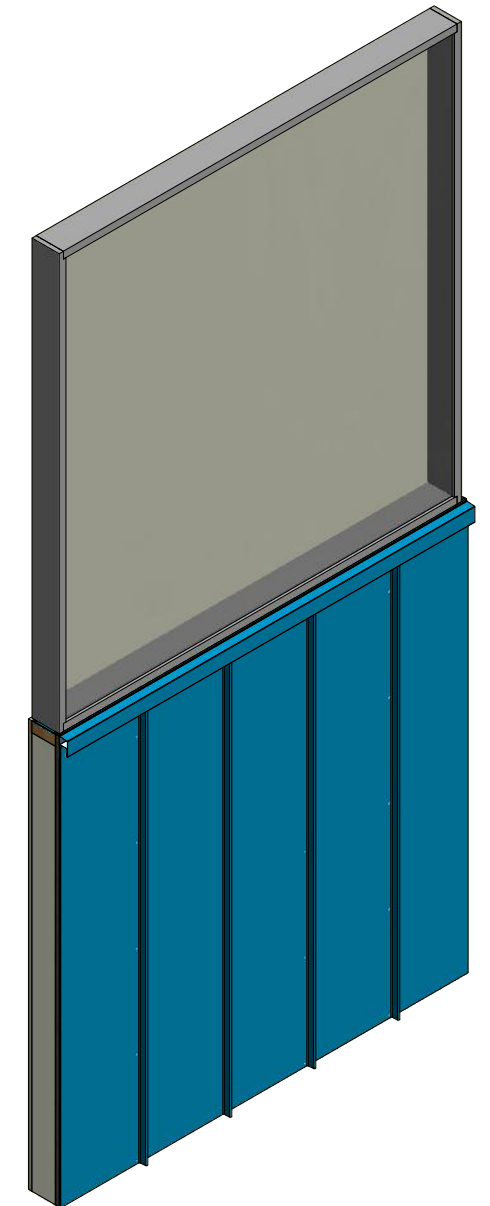

# Vertical Panel

VSA670 - Window Sill Trim

VSA270 - J Closure

**ATAS** ATAS INTERNATIONAL, INC  
 Allentown PA  
 610-395-8445  
 Mesa AZ  
 480-558-7210

TITLE Versa-Line Window Sill Detail

REV. NO.	DATE	DESCRIPTION OF REVISION	BY	APP	DWG. NO.	DR	DATE
						DMR	12/5/2016
					MATERIAL	APP	DATE
					SH. SIZE	B	SCALE
							X:X