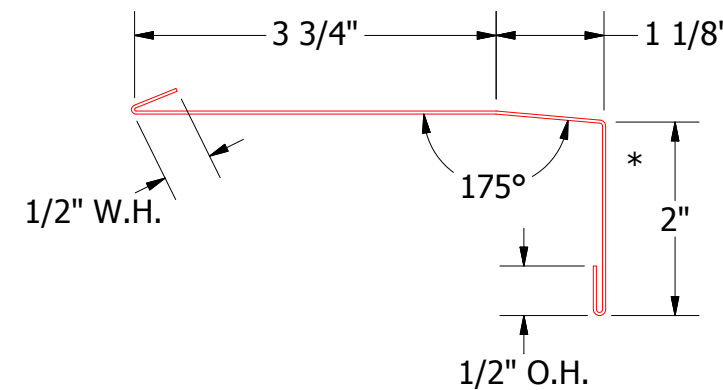

# Vertical Panel

VSA670 - Window Sill Trim

VSA270 - J Closure

**ATAS** ATAS INTERNATIONAL, INC  
 Allentown PA  
 610-395-8445  
 Mesa AZ  
 480-558-7210

TITLE Versa-Line Window Sill Detail

REV. NO.	DATE	DESCRIPTION OF REVISION	BY	APP	DWG. NO.	DR	DATE
						DMR	12/5/2016
					MATERIAL	APP	DATE
					SH. SIZE	B	SCALE
							X:X