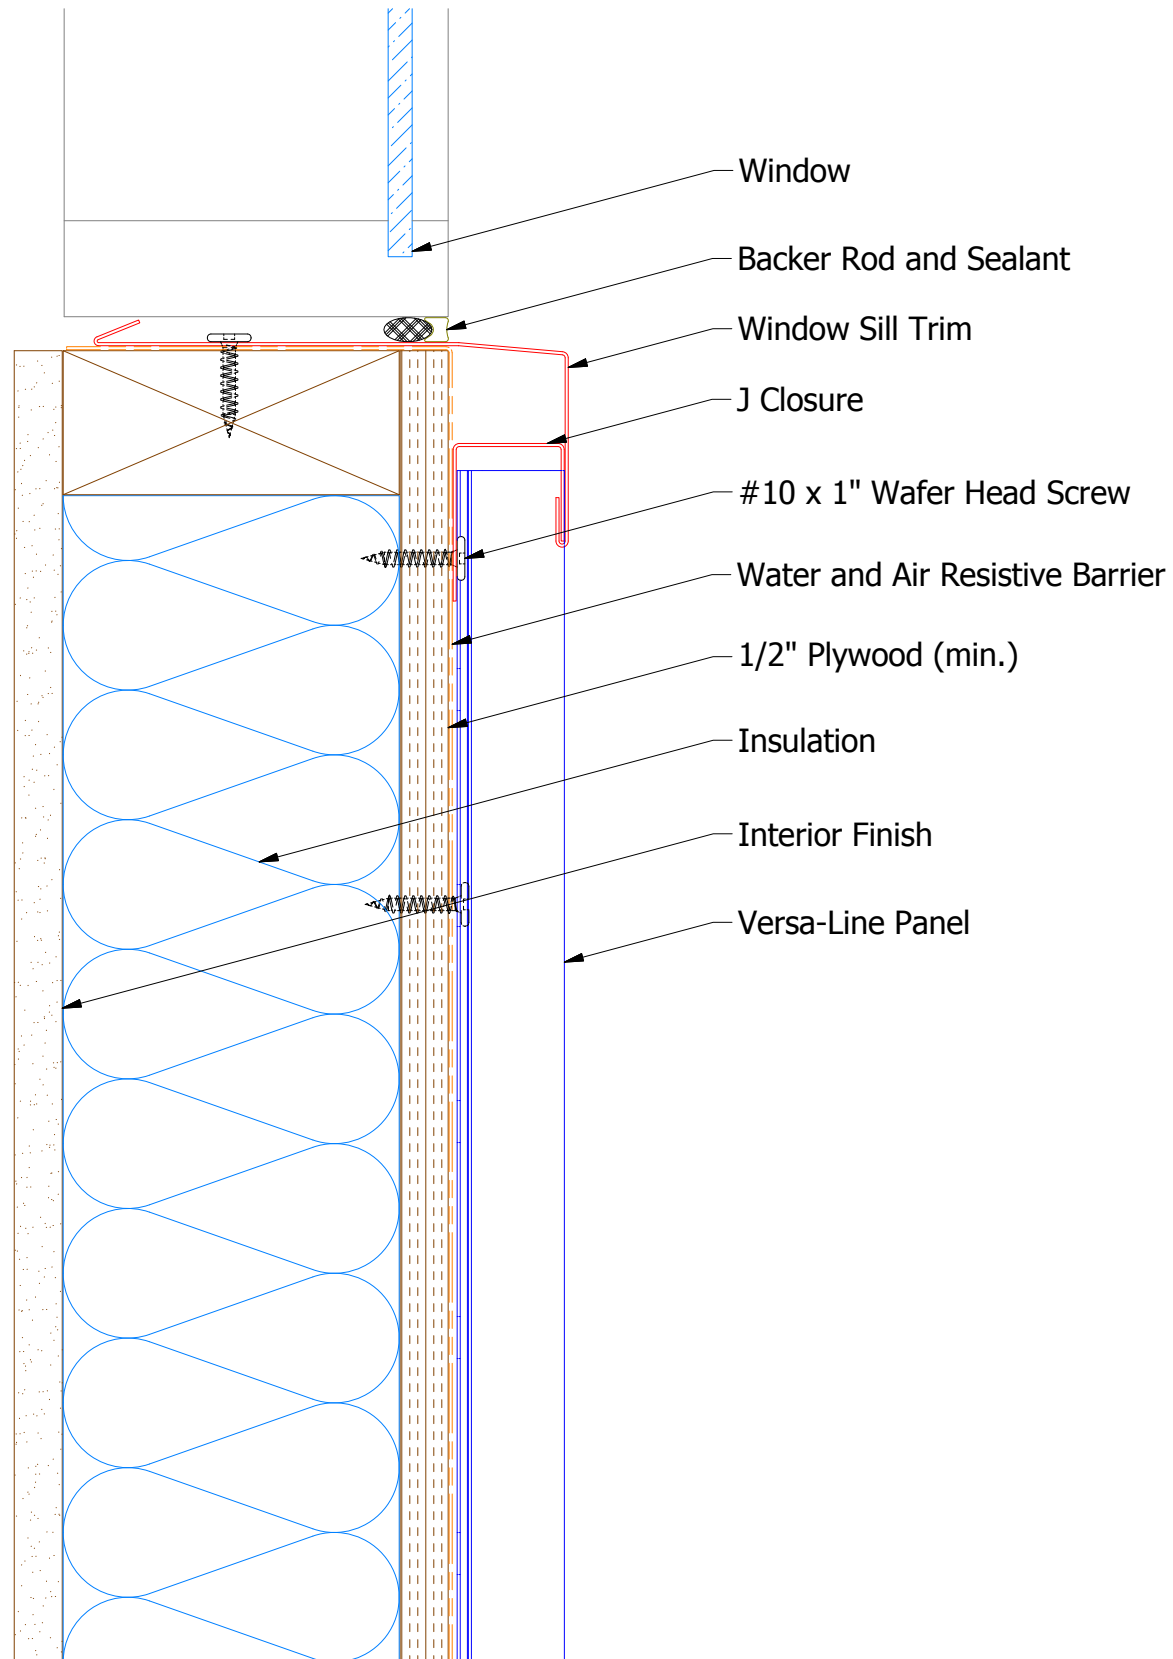

# Vertical Panel

VSA670 - Window Sill Trim

VSA270 - J Closure

**ATAS** ATAS INTERNATIONAL, INC  
 Allentown PA  
 610-395-8445  
 Mesa AZ  
 480-558-7210

TITLE Versa-Line Window Sill Detail

REV. NO.	DATE	DESCRIPTION OF REVISION	BY	APP	DWG. NO.	DR	DATE
						DMR	12/5/2016
					MATERIAL	APP	DATE
					SH. SIZE	B	SCALE
							X:X