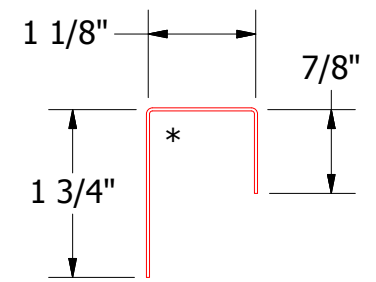

# Vertical Panel

VSA670 - Window Sill Trim

VSA270 - J Closure

**ATAS** ATAS INTERNATIONAL, INC  
 Allentown PA  
 610-395-8445  
 Mesa AZ  
 480-558-7210

TITLE Versa-Line Window Sill Detail

REV. NO.	DATE	DESCRIPTION OF REVISION	BY	APP	DWG. NO.	DR	DATE
						DMR	12/5/2016
					MATERIAL	APP	DATE
					SH. SIZE	B	SCALE
							X:X