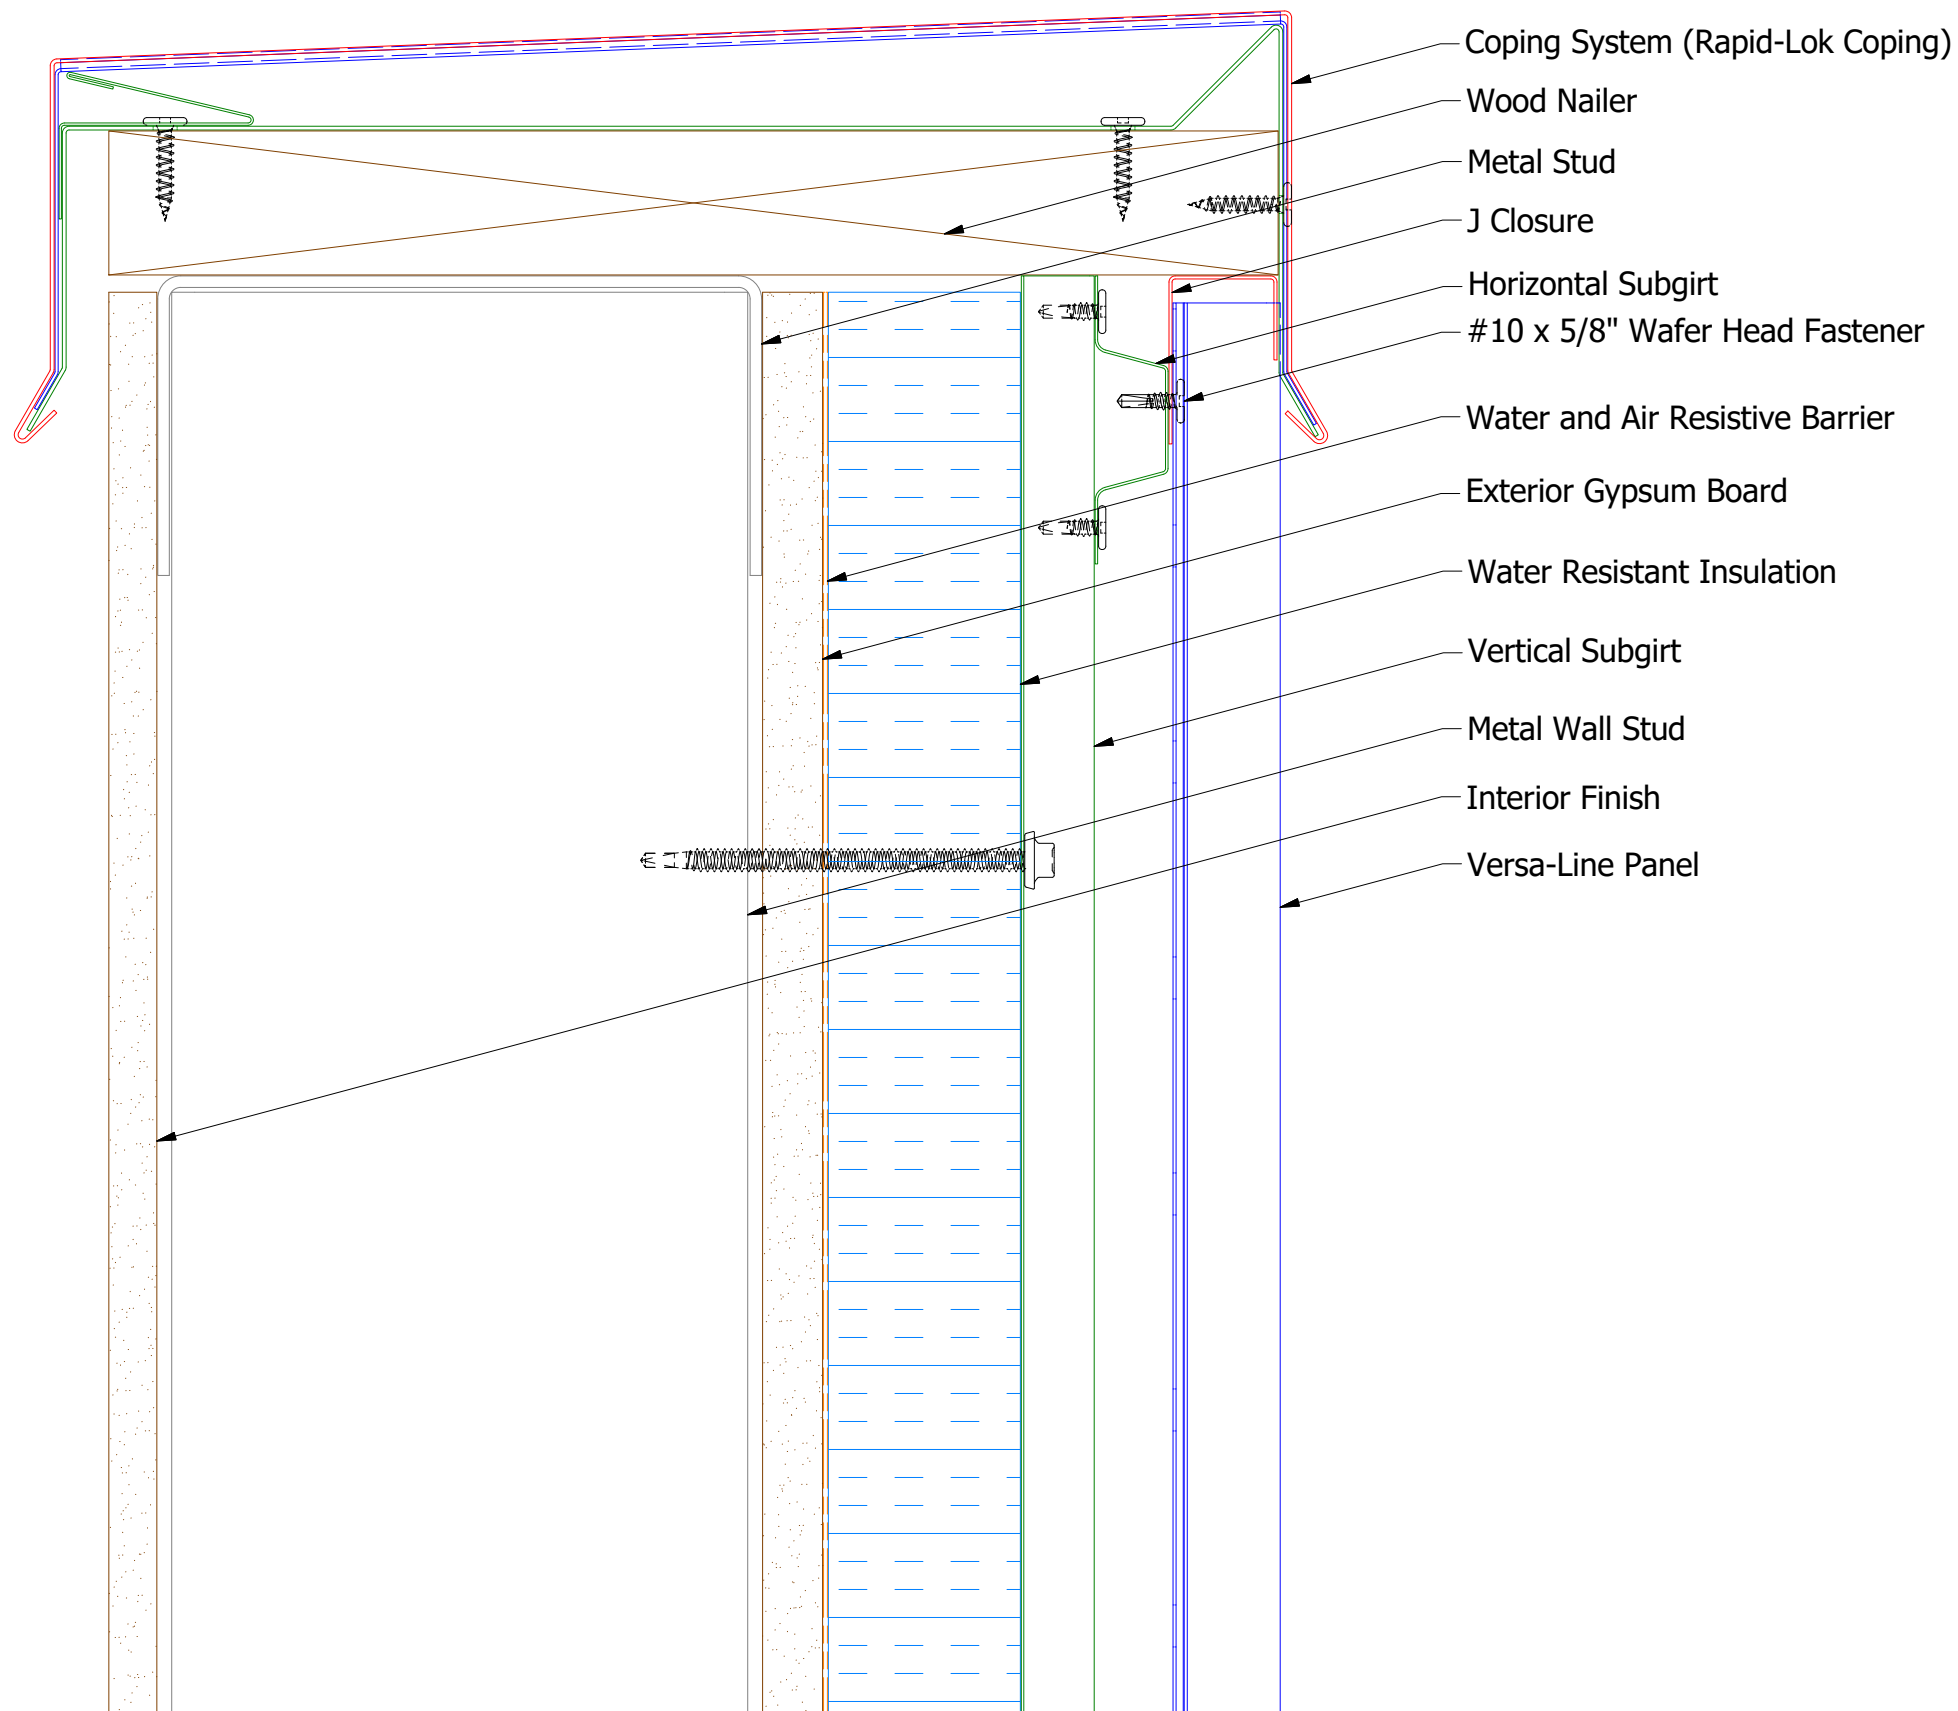

Vertical Panel

VSA270-J Closure

ATAS INTERNATIONAL, INC
 Allentown PA
 610-395-8445
 Mesa AZ
 480-558-7210

TITLE		Versa-Line Open Top of Wall Detail	
DWG. NO.	DR	DATE	1/26/2017
	DMR		
MATERIAL	APP	DATE	
	SH. SIZE	SCALE	X:X
	B		

REV. NO.	DATE	DESCRIPTION OF REVISION	BY	APP