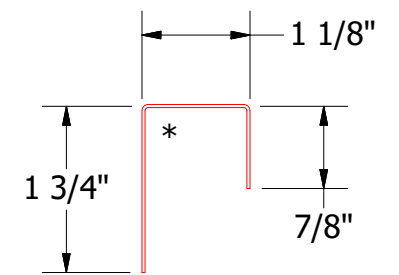

Vertical Panel

VSA270-J Closure

ATAS INTERNATIONAL, INC
 Allentown PA
 610-395-8445
 Mesa AZ
 480-558-7210

TITLE		Versa-Line Open Top of Wall Detail	
DWG. NO.	DR	DATE	1/26/2017
	DMR		
MATERIAL	APP	DATE	
	SH. SIZE	SCALE	X:X
	B		