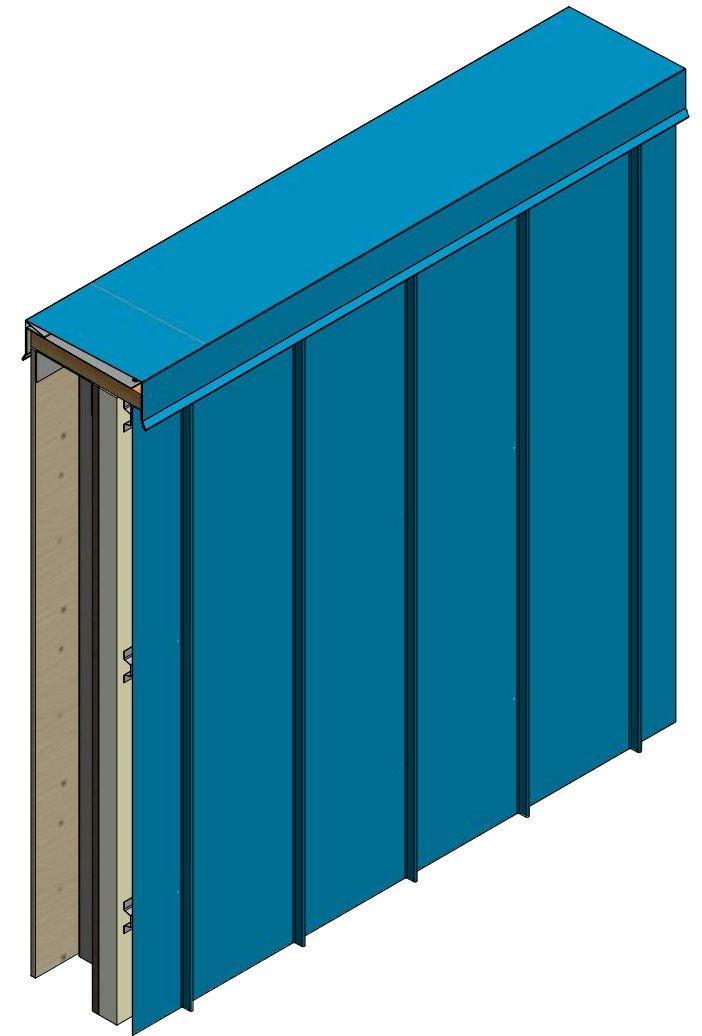

Vertical Panel

VSA270-J Closure

ATAS INTERNATIONAL, INC
 Allentown PA
 610-395-8445
 Mesa AZ
 480-558-7210

TITLE		Versa-Line Open Top of Wall Detail	
DWG. NO.	DR	DATE	1/26/2017
	DMR		
MATERIAL	APP	DATE	
	SH. SIZE	SCALE	X:X
	B		