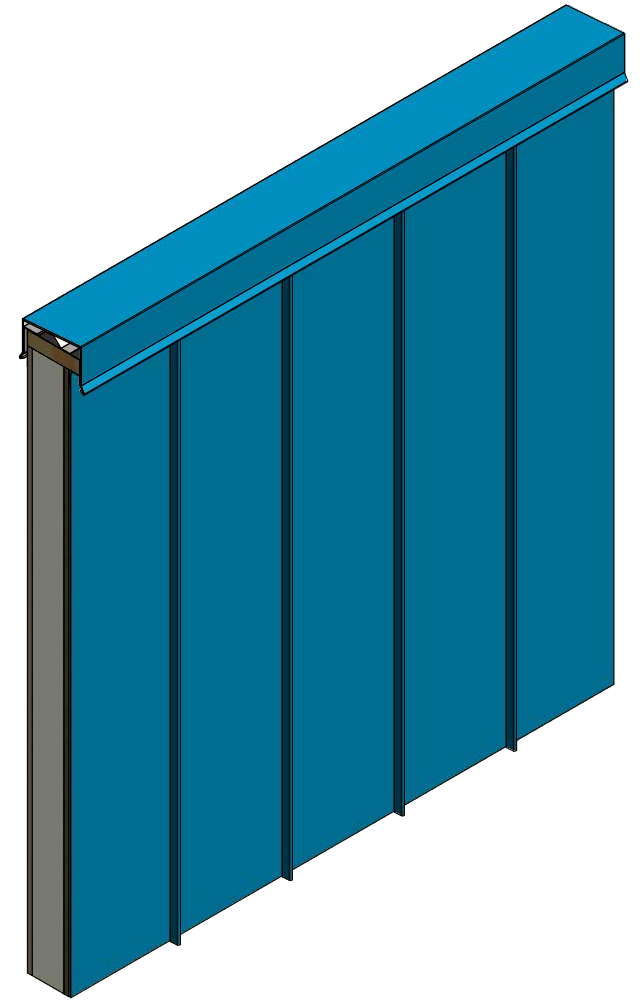

Vertical Panel

VSA270 - J Closure

ATAS INTERNATIONAL, INC
 Allentown PA
 610-395-8445
 Mesa AZ
 480-558-7210

TITLE Versa-Line Top of Wall Detail

REV. NO.	DATE	DESCRIPTION OF REVISION	BY	APP	DWG. NO.	DR	DATE
						DMR	11/30/2016
					MATERIAL	APP	DATE
					SH. SIZE	B	SCALE X:X