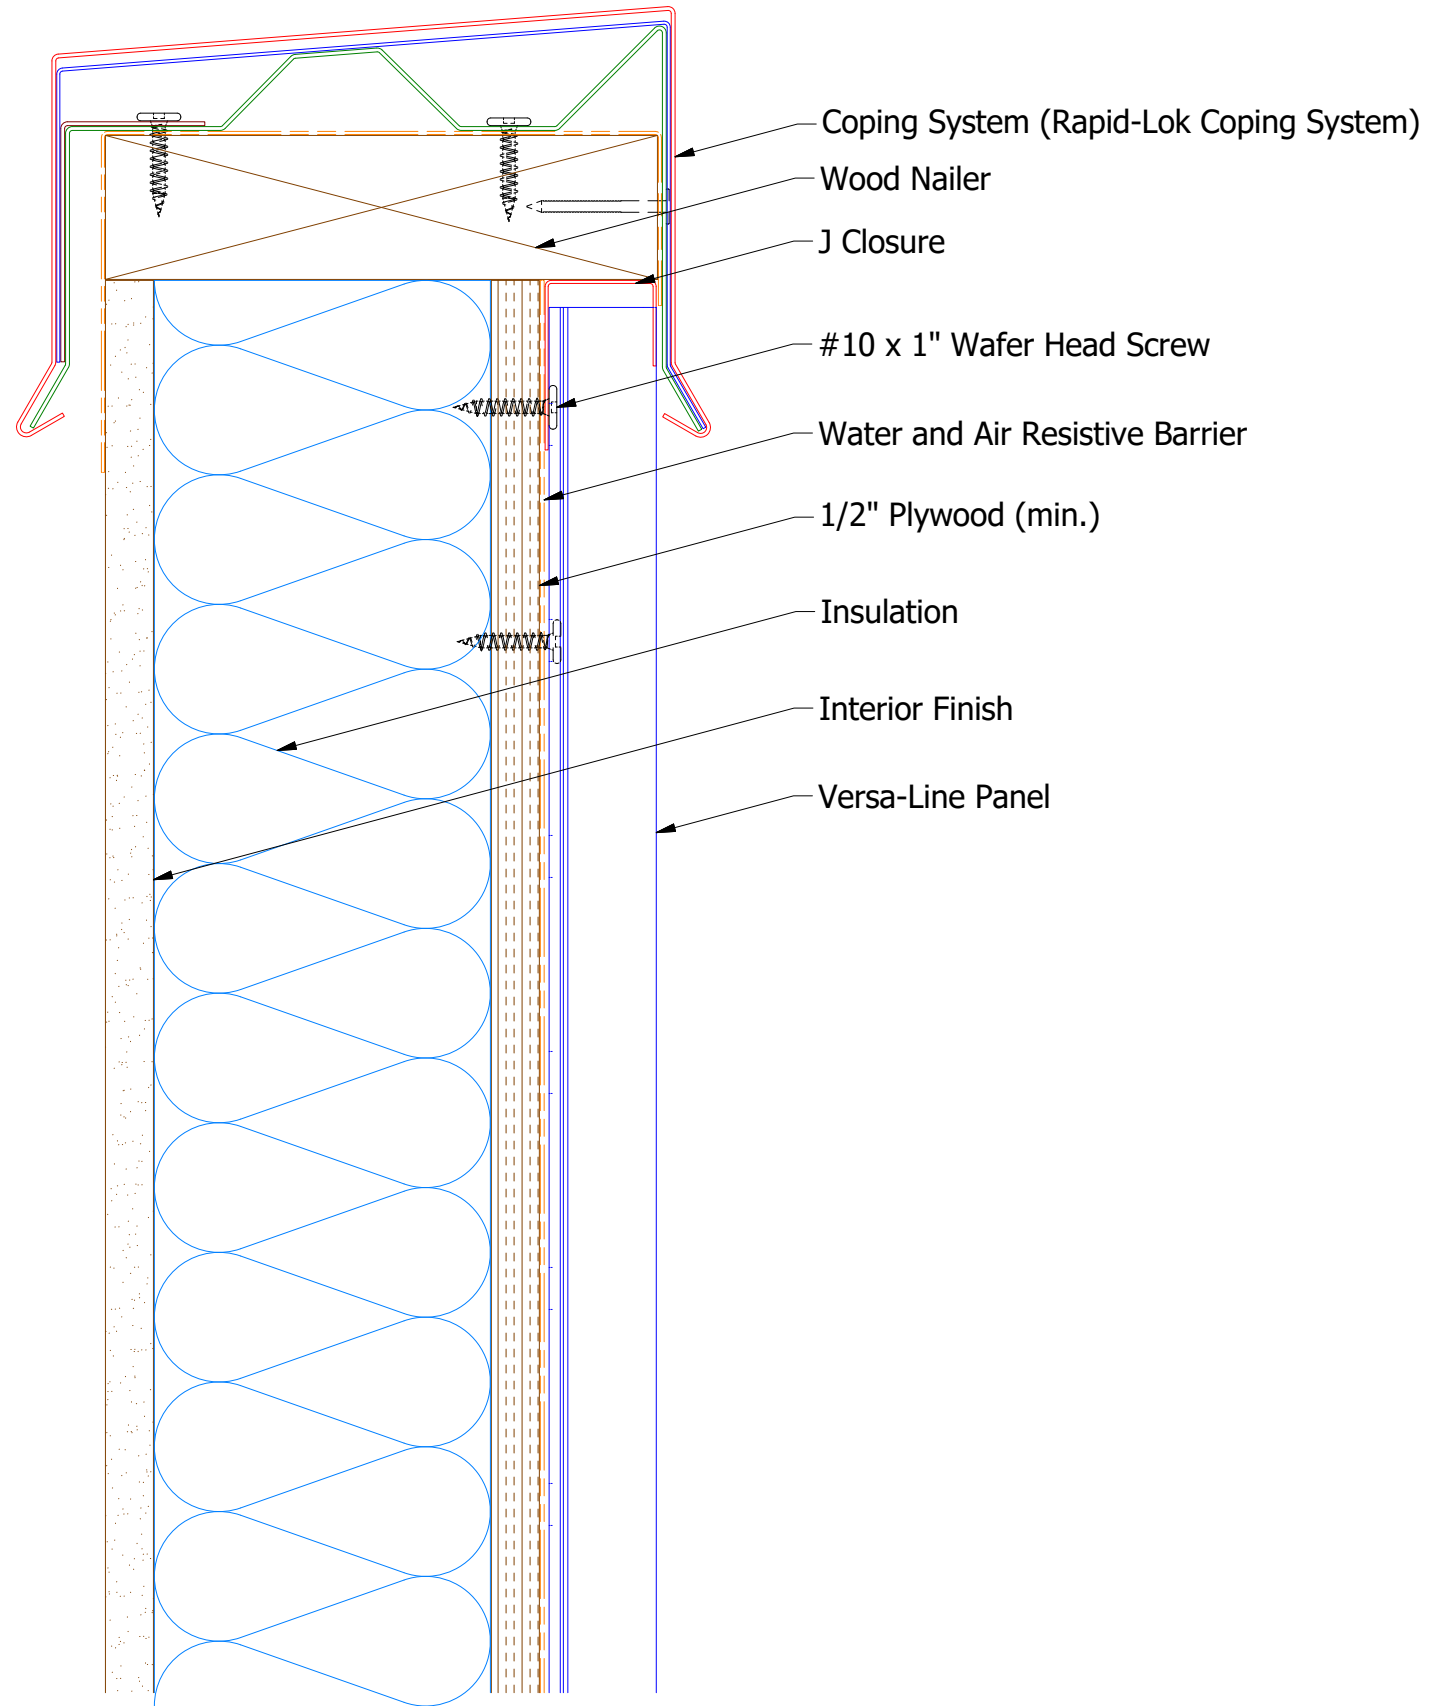

Vertical Panel

VSA270 - J Closure

ATAS INTERNATIONAL, INC
 Allentown PA
 610-395-8445
 Mesa AZ
 480-558-7210

TITLE Versa-Line Top of Wall Detail

REV. NO.	DATE	DESCRIPTION OF REVISION	BY	APP	DWG. NO.	DR	DATE
						DMR	11/30/2016
					MATERIAL	APP	DATE
					SH. SIZE	B	SCALE X:X