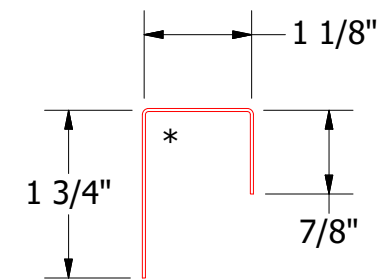

Vertical Panel

VSA270 - J Closure

ATAS INTERNATIONAL, INC
 Allentown PA
 610-395-8445
 Mesa AZ
 480-558-7210

TITLE Versa-Line Top of Wall Detail

REV. NO.	DATE	DESCRIPTION OF REVISION	BY	APP	DWG. NO.	DR	DATE
						DMR	11/30/2016
					MATERIAL	APP	DATE
					SH. SIZE	B	SCALE X:X