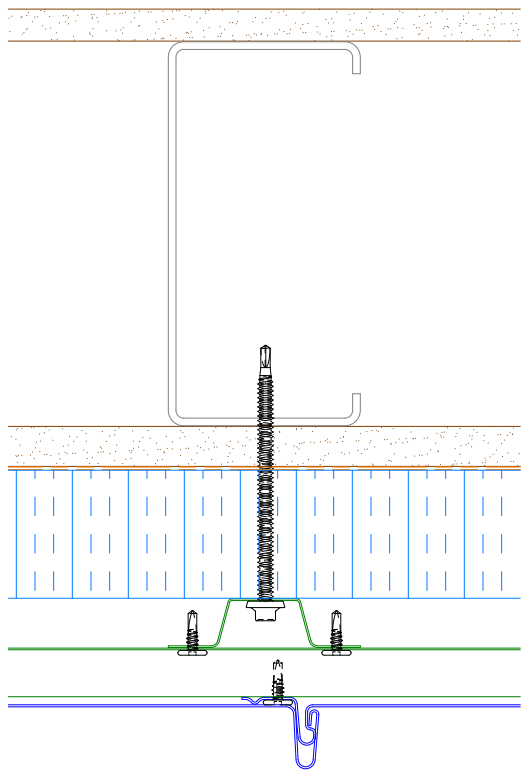

Vertical Panel

Alternate Subgirt Orientation

VSA601-Inside Corner Post

VSA962-Utility Cleat without Return

ATAS ATAS INTERNATIONAL, INC
 Allentown PA
 610-395-8445
 Mesa AZ
 480-558-7210

TITLE: Versa-Line Open Inside Corner Detail

REV. NO.	DATE	DESCRIPTION OF REVISION	BY	APP	DWG. NO.	DR	DATE
						DMR	1/24/2017
					MATERIAL	APP	DATE
					SH. SIZE	B	SCALE X:X