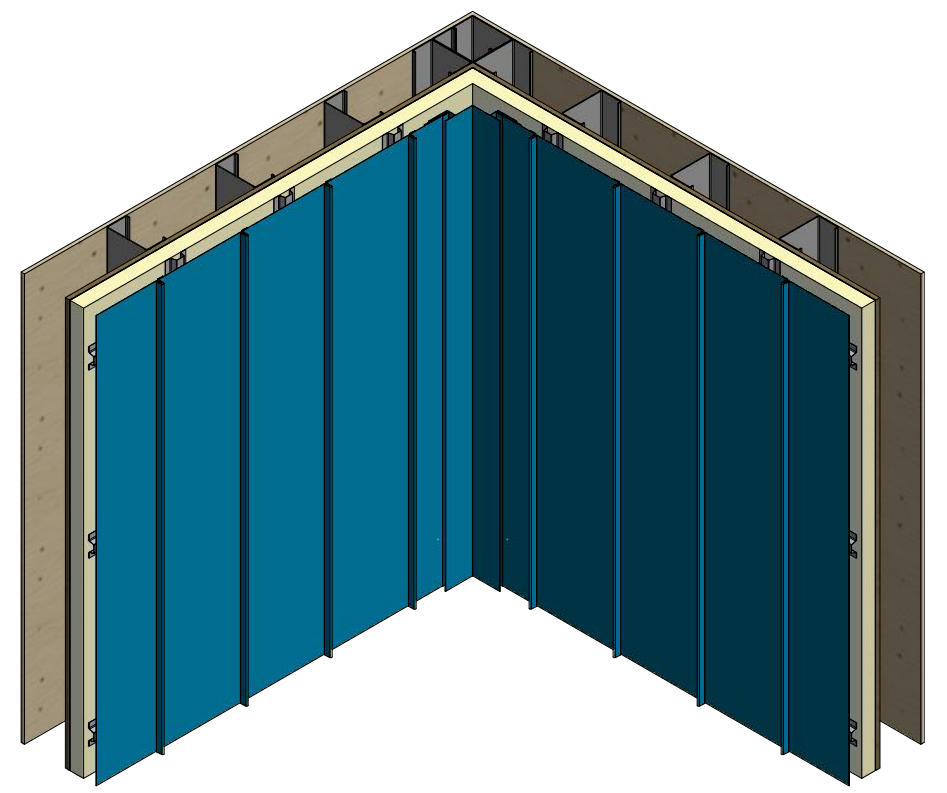

Vertical Panel

Alternate Subgirt Orientation

VSA601-Inside Corner Post

VSA962-Utility Cleat without Return

ATAS ATAS INTERNATIONAL, INC
 Allentown PA
 610-395-8445
 Mesa AZ
 480-558-7210

TITLE: Versa-Line Open Inside Corner Detail