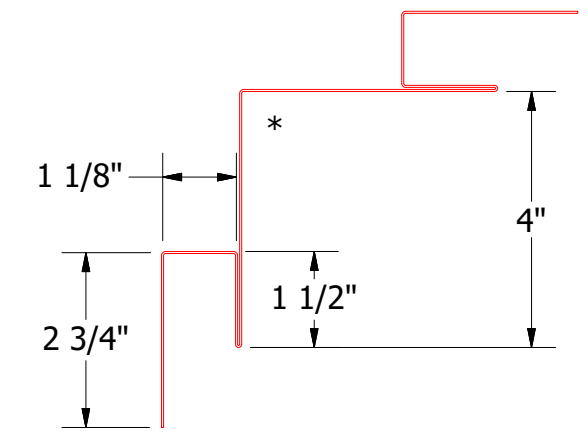

Vertical Panel

Alternate Subgirt Orientation

VSA601-Inside Corner Post

VSA962-Utility Cleat without Return

ATAS ATAS INTERNATIONAL, INC
 Allentown PA
 610-395-8445
 Mesa AZ
 480-558-7210

TITLE: Versa-Line Open Inside Corner Detail

REV. NO.	DATE	DESCRIPTION OF REVISION	BY	APP	DWG. NO.	DR	DATE
						DMR	1/24/2017
					MATERIAL	APP	DATE
					SH. SIZE	B	SCALE X:X