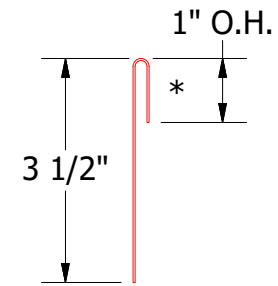

Vertical Panel

Alternate Subgirt Orientation

VSA601-Inside Corner Post

VSA962-Utility Cleat without Return

ATAS ATAS INTERNATIONAL, INC
 Allentown PA
 610-395-8445
 Mesa AZ
 480-558-7210

TITLE: Versa-Line Open Inside Corner Detail

REV. NO.	DATE	DESCRIPTION OF REVISION	BY	APP	DWG. NO.	DR	DATE
						DMR	1/24/2017
					MATERIAL	APP	DATE
					SH. SIZE	B	SCALE X:X