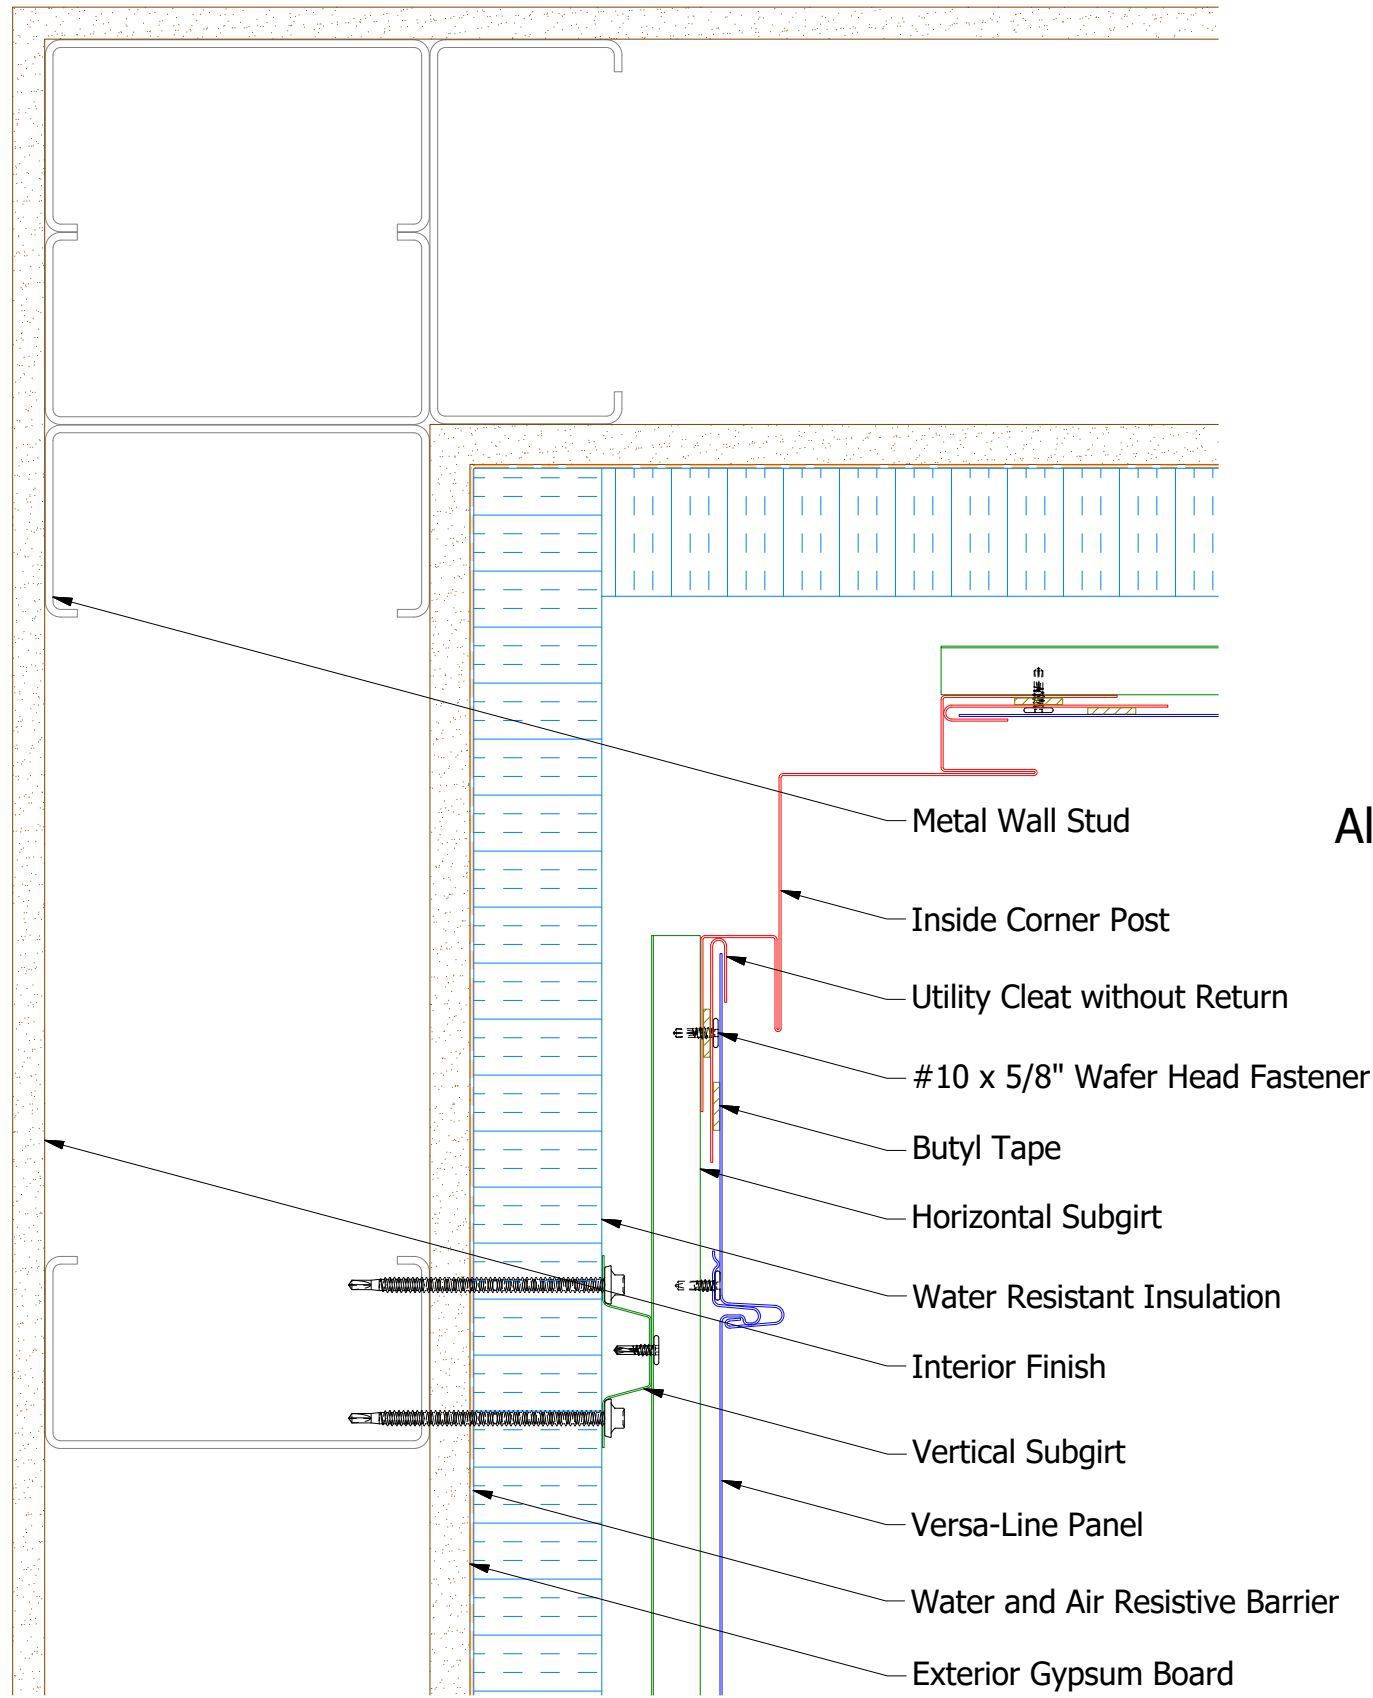

Vertical Panel

Alternate Subgirt Orientation

VSA601-Inside Corner Post

VSA962-Utility Cleat without Return

ATAS ATAS INTERNATIONAL, INC
 Allentown PA
 610-395-8445
 Mesa AZ
 480-558-7210

TITLE: Versa-Line Open Inside Corner Detail

REV. NO.	DATE	DESCRIPTION OF REVISION	BY	APP	DWG. NO.	DR	DATE
						DMR	1/24/2017
					MATERIAL	APP	DATE
					SH. SIZE	B	SCALE X:X