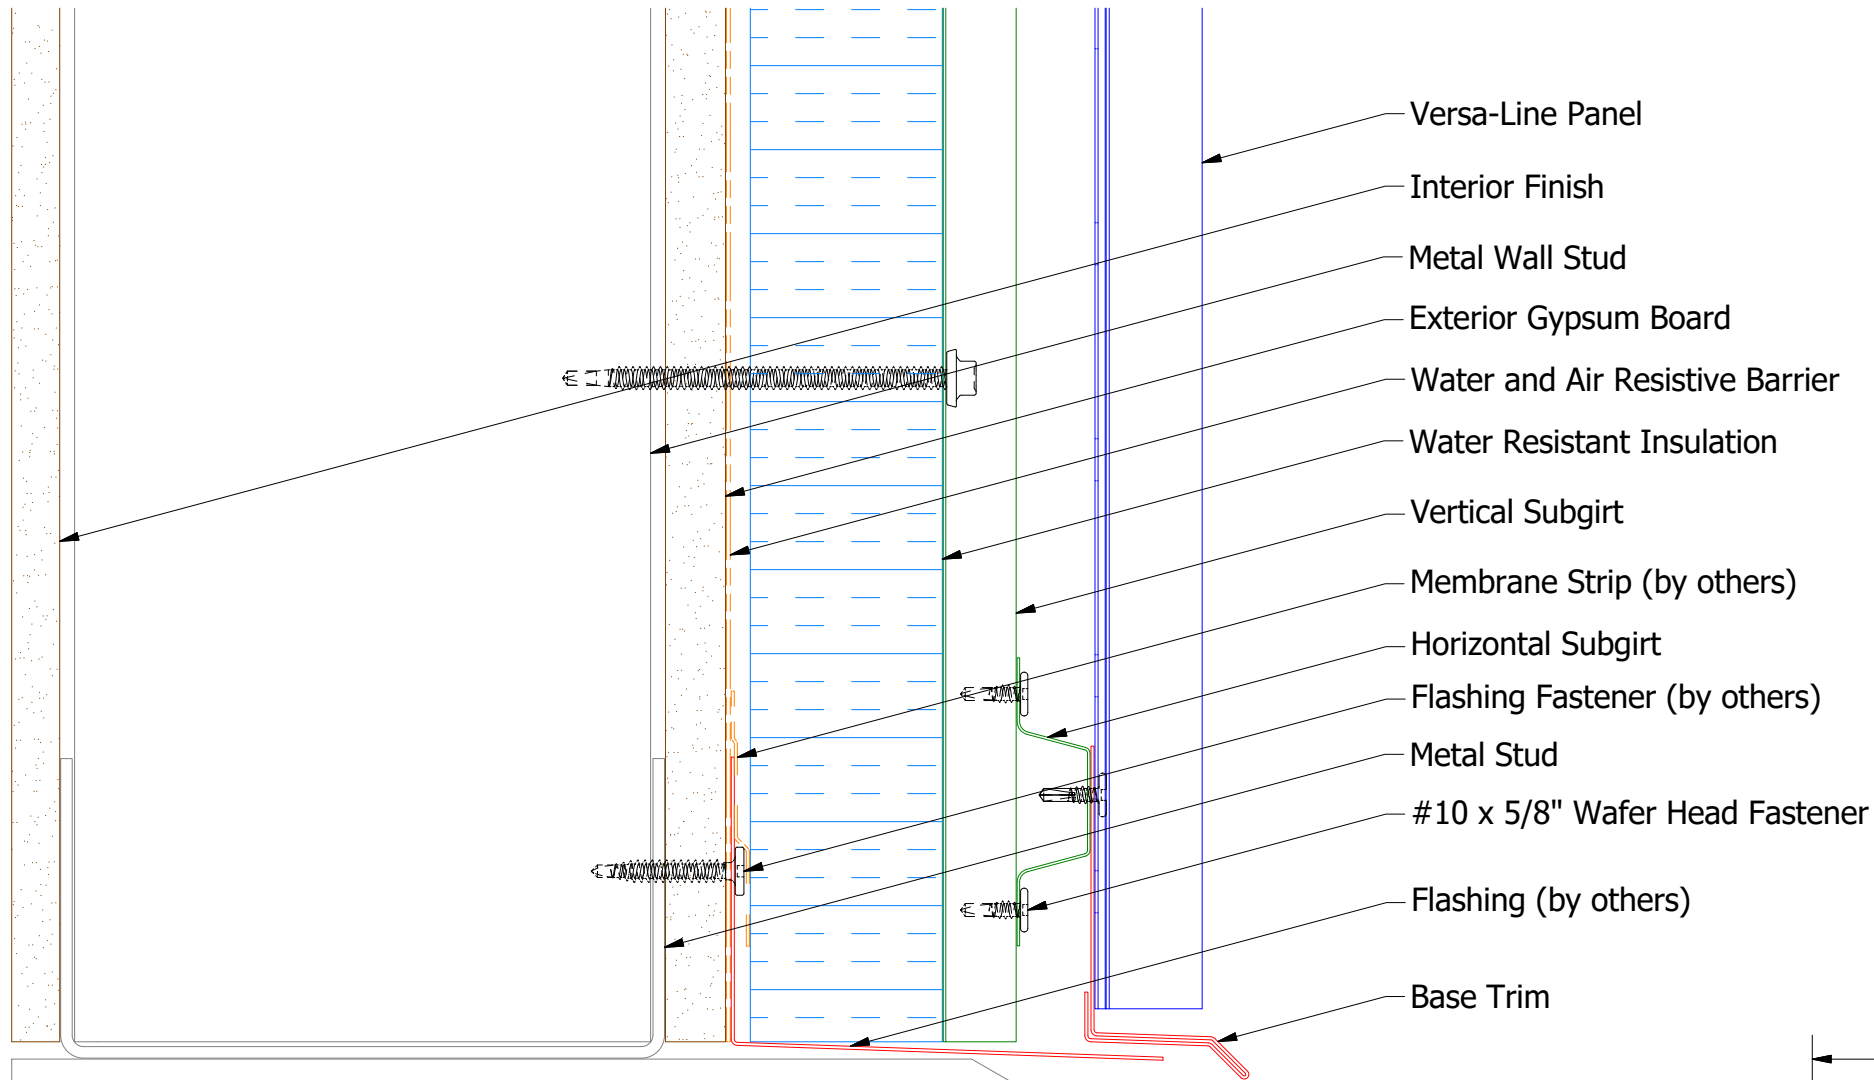

Vertical Panel

Flashing
(Field Fabricated From Color Matched Flat Stock)

VSA661-Base Trim

ATAS INTERNATIONAL, INC
 Allentown PA
 610-395-8445
 Mesa AZ
 480-558-7210

REV. NO.		DATE	DESCRIPTION OF REVISION	BY	APP	TITLE		Versa-Line Open Base Detail	
DWG. NO.		DR	DMR	DATE	1/18/2017	MATERIAL		SH. SIZE B SCALE X:X	