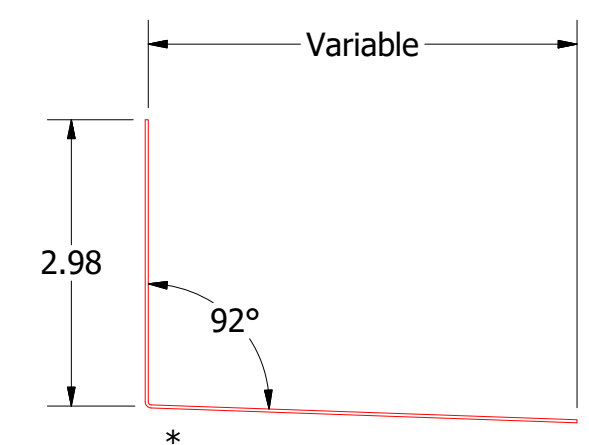

Vertical Panel

Flashing
(Field Fabricated From Color Matched Flat Stock)

VSA661-Base Trim

ATAS INTERNATIONAL, INC
 Allentown PA
 610-395-8445
 Mesa AZ
 480-558-7210

REV. NO.		DATE	DESCRIPTION OF REVISION	BY	APP	TITLE		Versa-Line Open Base Detail	
DWG. NO.		DR	DMR	DATE	1/18/2017	MATERIAL		SH. SIZE B SCALE X:X	