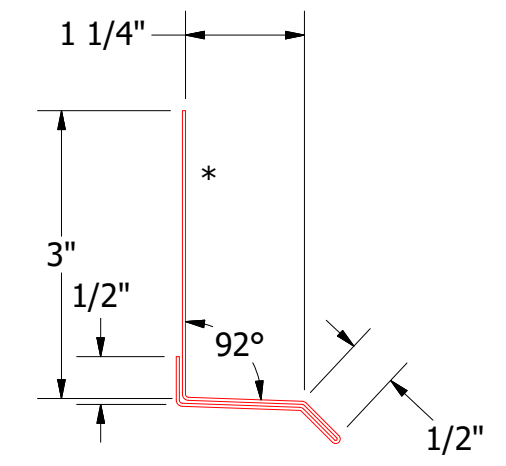

Vertical Panel

Flashing
(Field Fabricated From Color Matched Flat Stock)

VSA661-Base Trim

ATAS INTERNATIONAL, INC
 Allentown PA
 610-395-8445
 Mesa AZ
 480-558-7210

REV. NO.		DATE	DESCRIPTION OF REVISION	BY	APP	TITLE		Versa-Line Open Base Detail	
DWG. NO.		DR	DMR	DATE	1/18/2017	MATERIAL		SH. SIZE B SCALE X:X	