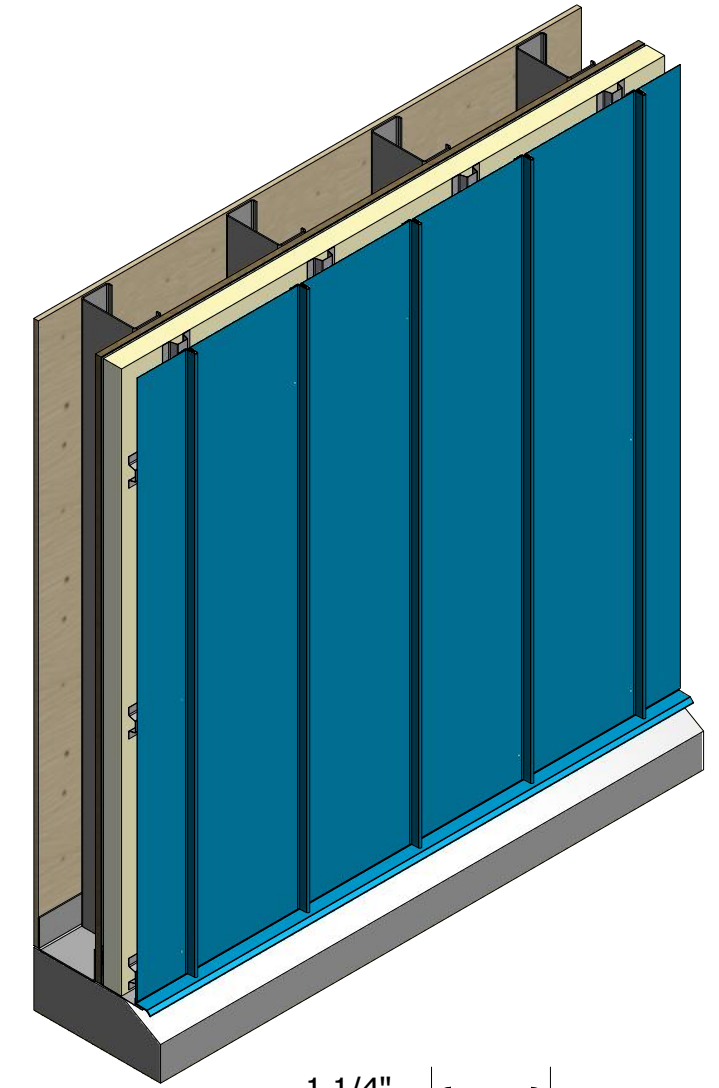

Vertical Panel

Flashing
(Field Fabricated From Color Matched Flat Stock)

VSA661-Base Trim

ATAS INTERNATIONAL, INC
 Allentown PA
 610-395-8445
 Mesa AZ
 480-558-7210

REV. NO.		DATE	DESCRIPTION OF REVISION	BY	APP	TITLE		Versa-Line Open Base Detail	
DWG. NO.		DR	DMR	DATE	1/18/2017	MATERIAL		SH. SIZE B SCALE X:X	