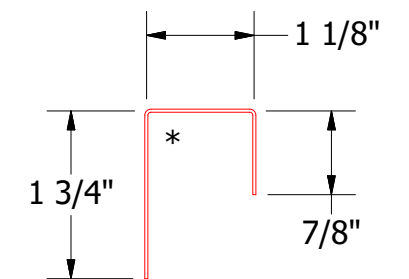

# Horizontal Panel

VSA962 - Utility Cleat without Return

VSA270 - J Closure

ATAS INTERNATIONAL, INC  
 Allentown PA  
 610-395-8445  
 Mesa AZ  
 480-558-7210

TITLE		Versa-Line Top of Wall Detail	
DWG. NO.	DR	DATE	11/30/2016
	DMR	DATE	
MATERIAL	APP	SH. SIZE	B
		SCALE	X:X