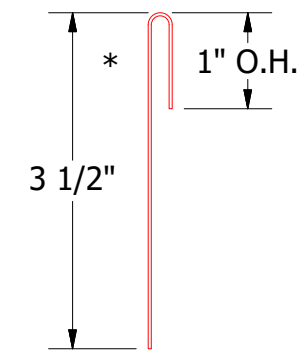

# Horizontal Panel

VSA962 - Utility Cleat without Return

VSA270 - J Closure

ATAS INTERNATIONAL, INC  
 Allentown PA  
 610-395-8445  
 Mesa AZ  
 480-558-7210

TITLE		Versa-Line Top of Wall Detail	
DWG. NO.	DR	DATE	11/30/2016
	DMR	DATE	
MATERIAL	APP	SH. SIZE	B
		SCALE	X:X