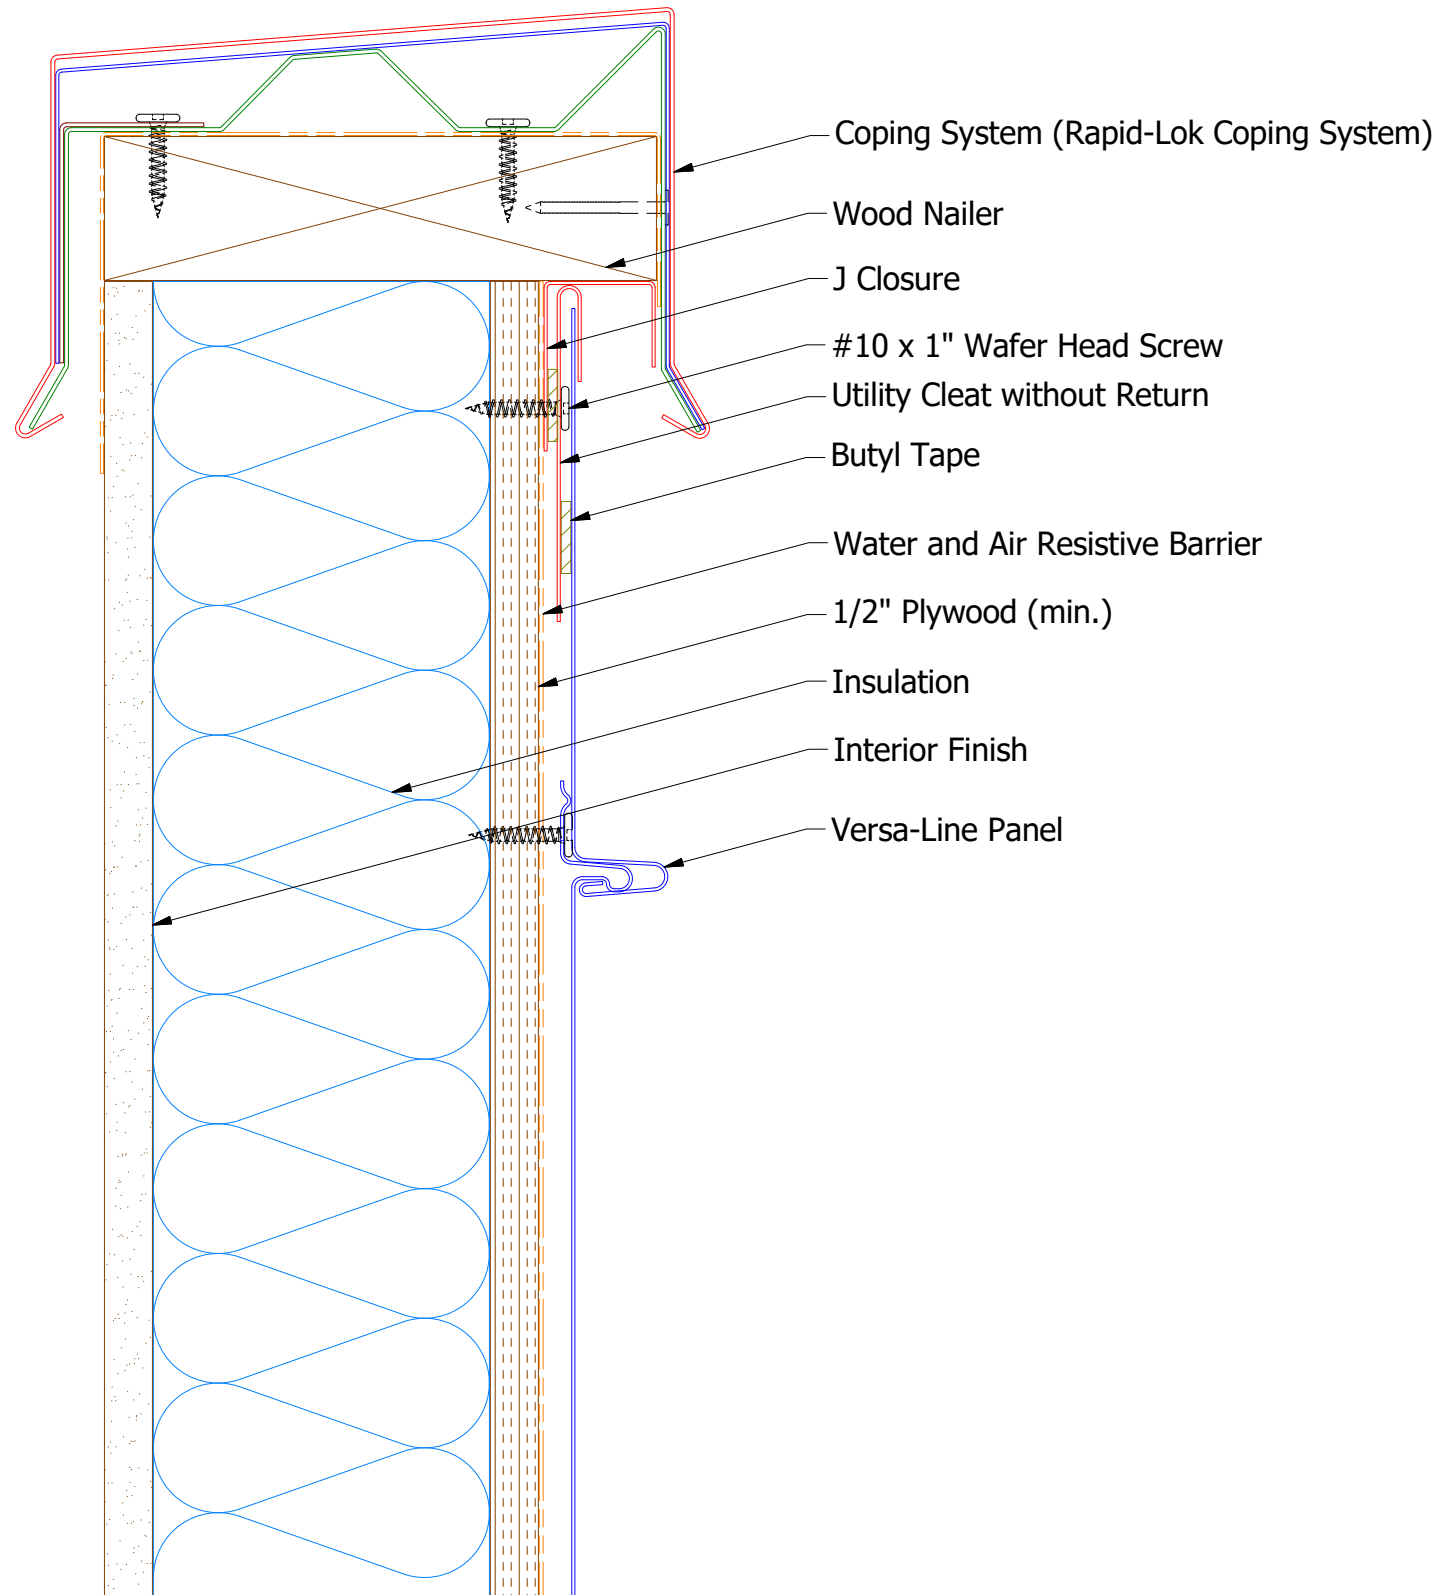

# Horizontal Panel

VSA962 - Utility Cleat without Return

VSA270 - J Closure

ATAS INTERNATIONAL, INC  
 Allentown PA  
 610-395-8445  
 Mesa AZ  
 480-558-7210

TITLE		Versa-Line Top of Wall Detail	
DWG. NO.	DR	DATE	11/30/2016
	DMR	DATE	
MATERIAL	APP	SH. SIZE	B
		SCALE	X:X

REV. NO.	DATE	DESCRIPTION OF REVISION	BY	APP