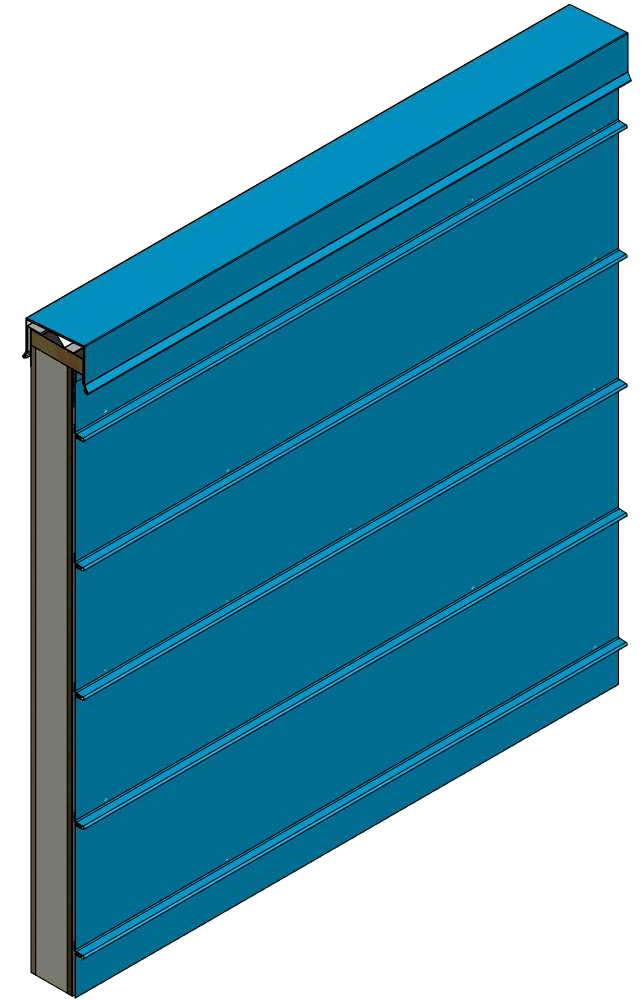

# Horizontal Panel

VSA962 - Utility Cleat without Return

VSA270 - J Closure

ATAS INTERNATIONAL, INC  
 Allentown PA  
 610-395-8445  
 Mesa AZ  
 480-558-7210

TITLE		Versa-Line Top of Wall Detail	
DWG. NO.	DR	DATE	11/30/2016
	DMR	DATE	
MATERIAL	APP	SH. SIZE	B
		SCALE	X:X