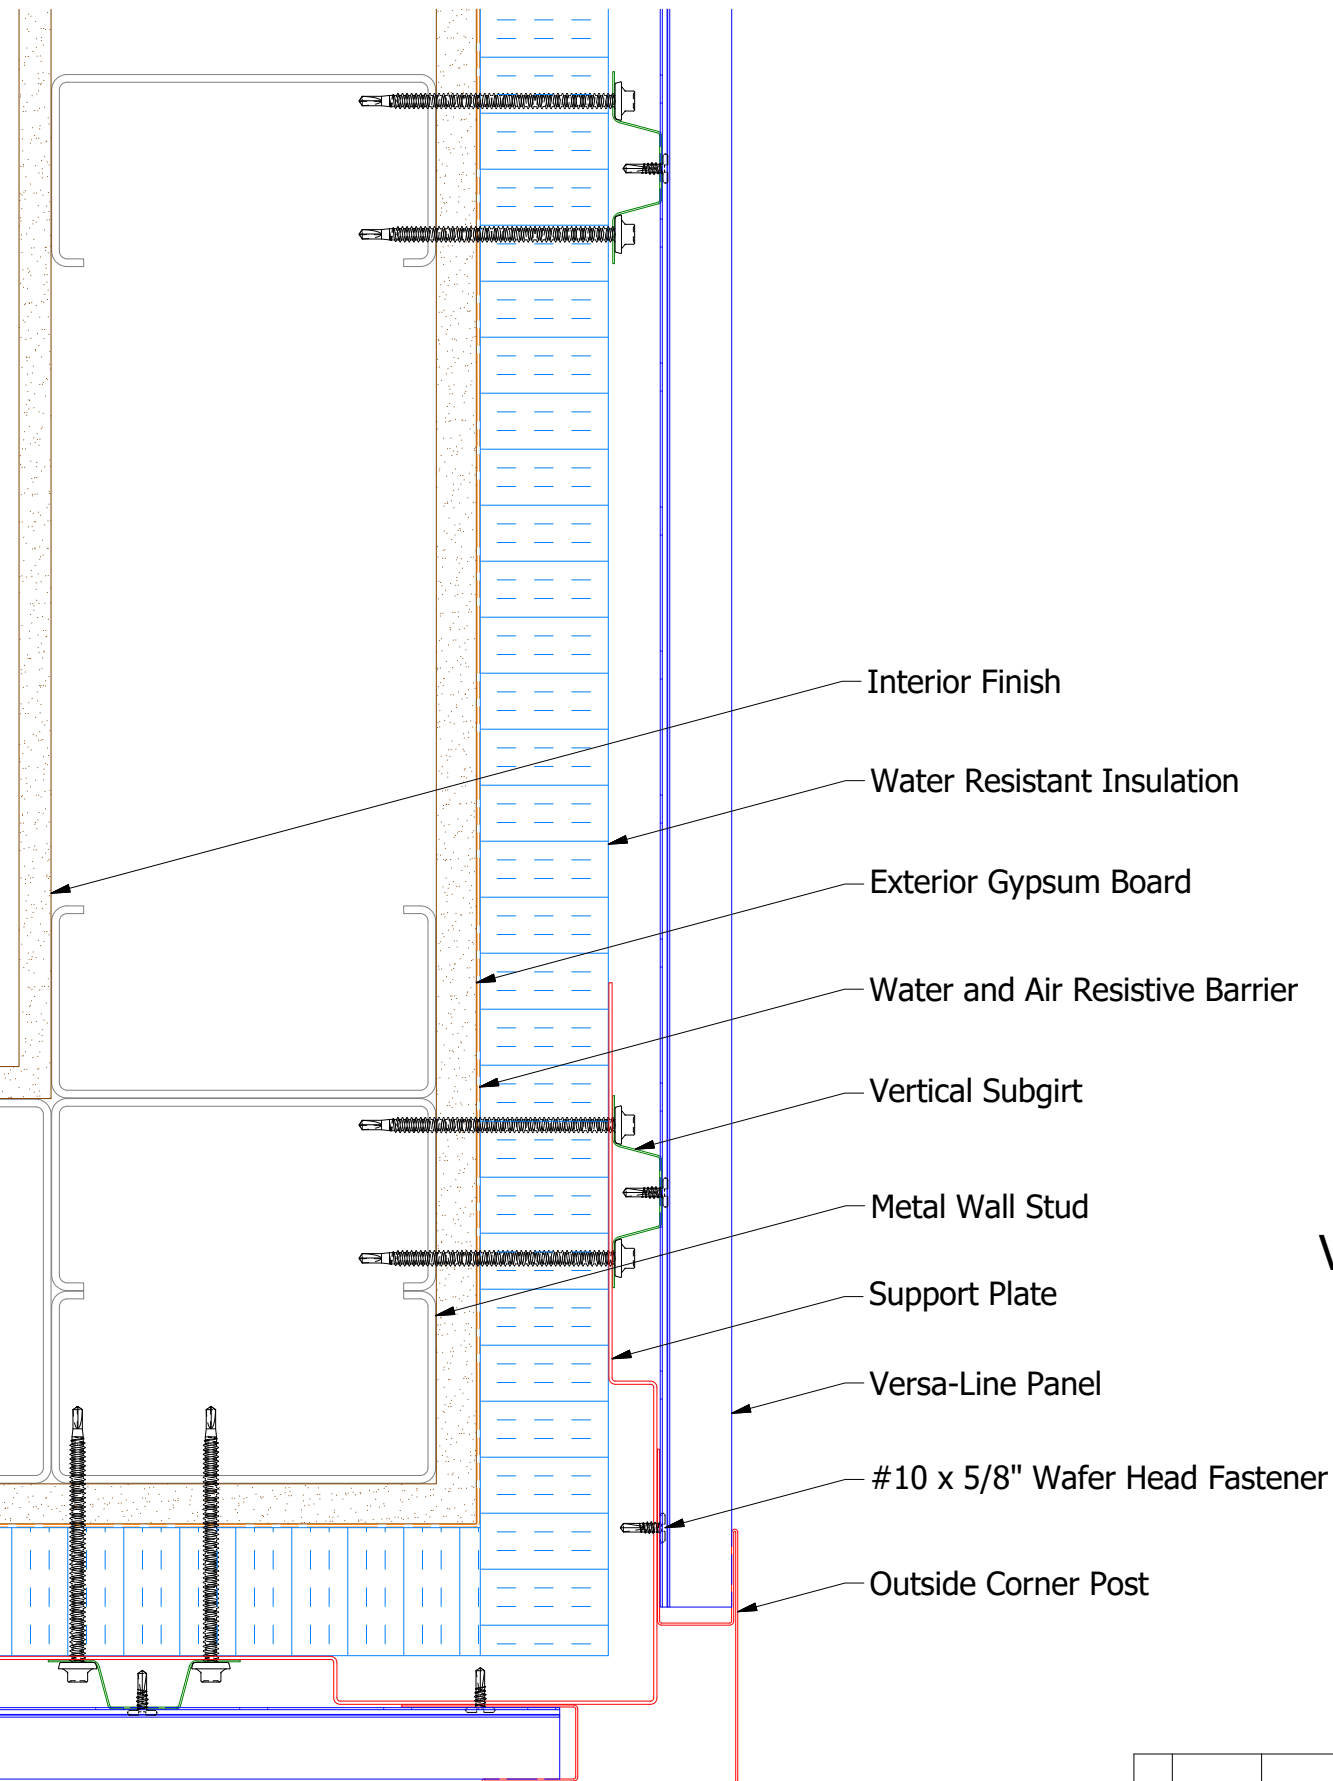

Horizontal Panel

Alternate Subgirt Orientation

Support Plate

ATAS INTERNATIONAL, INC
 Allentown PA
 610-395-8445
 Mesa AZ
 480-558-7210

TITLE			Versa-Line Open Outside Corner Detail		
DWG. NO.	DR	DATE	APP	DMR	1/26/2017
MATERIAL	SH. SIZE	B	SCALE	X:X	

REV. NO.	DATE	DESCRIPTION OF REVISION	BY	APP