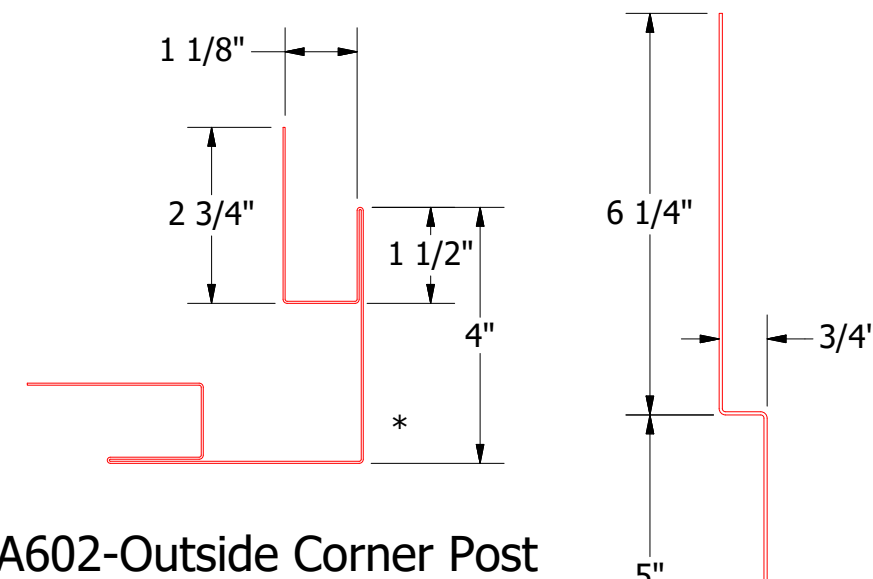

Horizontal Panel

Alternate Subgirt Orientation

Support Plate

ATAS INTERNATIONAL, INC
 Allentown PA
 610-395-8445
 Mesa AZ
 480-558-7210

TITLE			Versa-Line Open Outside Corner Detail		
DWG. NO.	DR	DATE	APP	DMR	1/26/2017
MATERIAL	SH. SIZE	B	SCALE	X:X	