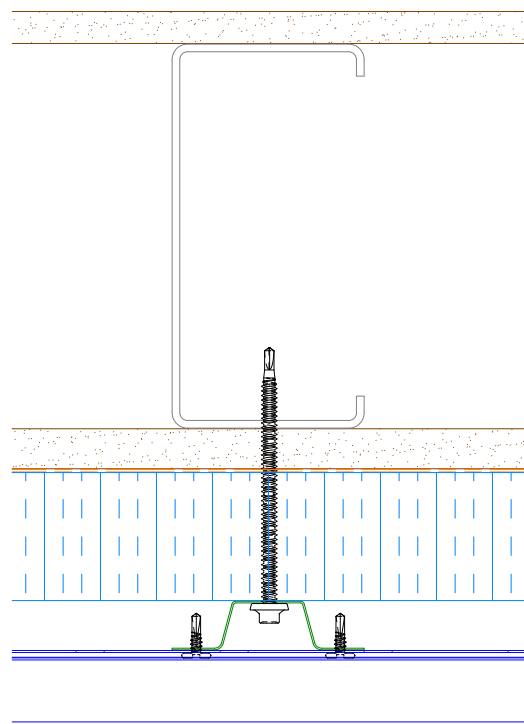

Horizontal Panel

Alternate Subgirt Orientation

Support Plate

ATAS INTERNATIONAL, INC
 Allentown PA
 610-395-8445
 Mesa AZ
 480-558-7210

TITLE			Versa-Line Open Outside Corner Detail		
DWG. NO.	DR	DATE	APP	DMR	1/26/2017
MATERIAL	SH. SIZE	B	SCALE	X:X	