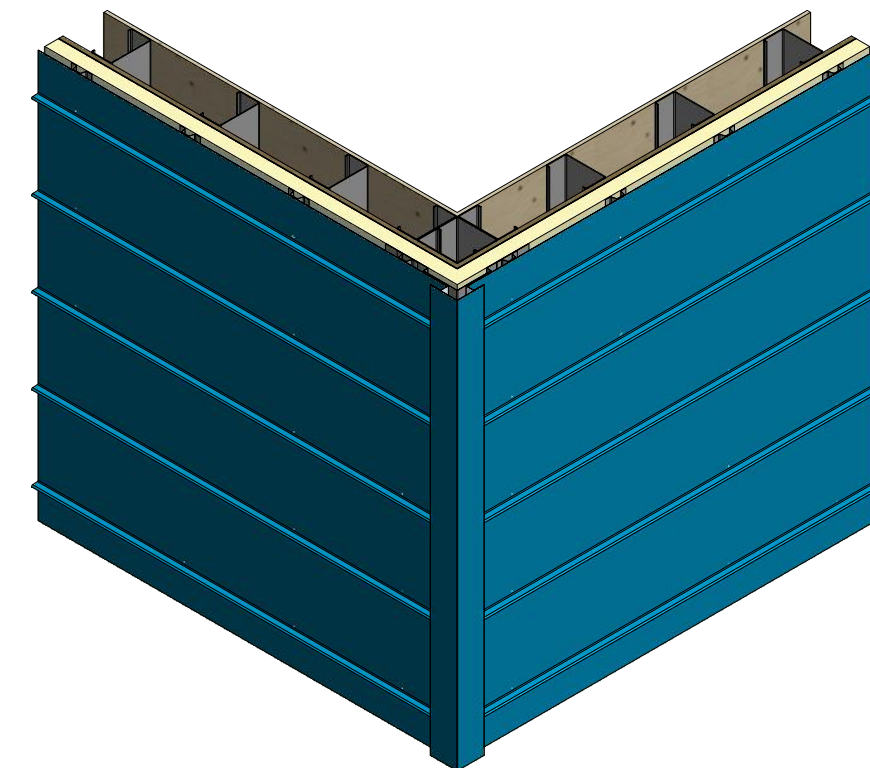

Horizontal Panel

Alternate Subgirt Orientation

Support Plate

ATAS INTERNATIONAL, INC
 Allentown PA
 610-395-8445
 Mesa AZ
 480-558-7210

TITLE			Versa-Line Open Outside Corner Detail		
DWG. NO.	DR	DATE	APP	DMR	1/26/2017
MATERIAL	SH. SIZE	B	SCALE	X:X	