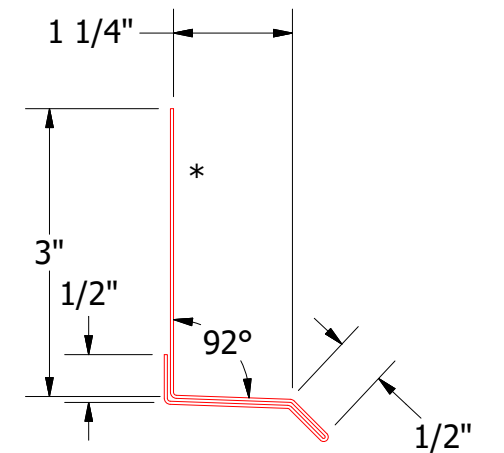

Horizontal Panel

Flashing
(Field Fabricated From Color Matched Flat Stock)

Starter Cleat

VSA661-Base Trim

ATAS ATAS INTERNATIONAL, INC
Allentown PA
610-395-8445
Mesa AZ
480-558-7210

TITLE **Versa-Line Open Base Detail**

REV. NO.	DATE	DESCRIPTION OF REVISION	BY	APP	DR	DMR	DATE	1/18/2017
					APP		DATE	
					SH. SIZE	B	SCALE	X:X