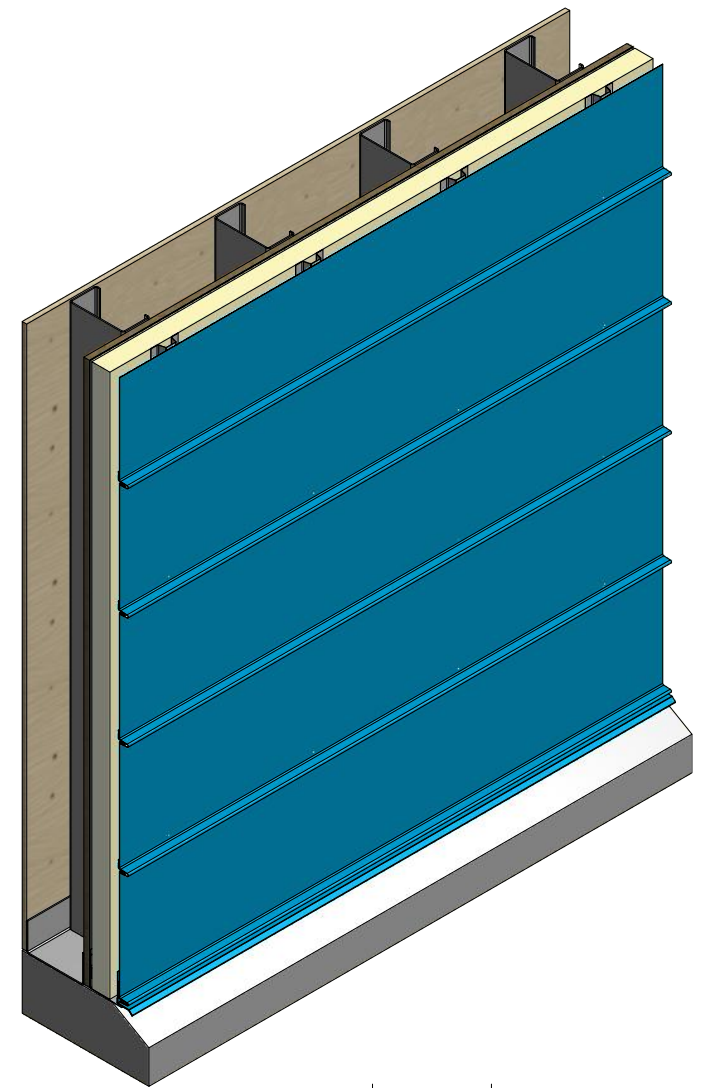

Horizontal Panel

Flashing
(Field Fabricated From Color Matched Flat Stock)

Starter Cleat

VSA661-Base Trim

ATAS ATAS INTERNATIONAL, INC
Allentown PA
610-395-8445
Mesa AZ
480-558-7210

TITLE **Versa-Line Open Base Detail**

REV. NO.	DATE	DESCRIPTION OF REVISION	BY	APP	DR	DMR	DATE	1/18/2017
					APP		DATE	
					SH. SIZE	B	SCALE	X:X