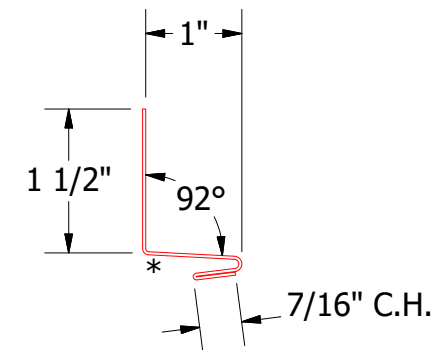

Horizontal Panel

Flashing
(Field Fabricated From Color Matched Flat Stock)

Starter Cleat

VSA661-Base Trim

ATAS ATAS INTERNATIONAL, INC
Allentown PA
610-395-8445
Mesa AZ
480-558-7210

TITLE **Versa-Line Open Base Detail**

REV. NO.	DATE	DESCRIPTION OF REVISION	BY	APP	DR	DMR	DATE	1/18/2017
					APP		DATE	
					SH. SIZE	B	SCALE	X:X