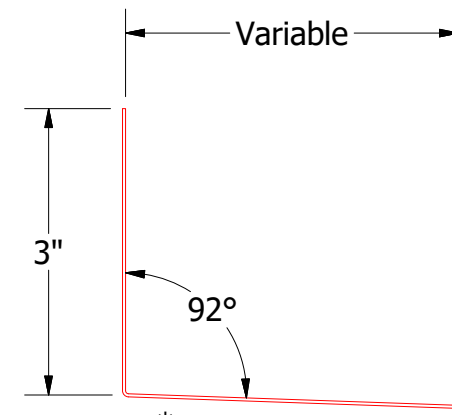

Horizontal Panel

Flashing
(Field Fabricated From Color Matched Flat Stock)

Starter Cleat

VSA661-Base Trim

ATAS ATAS INTERNATIONAL, INC
Allentown PA
610-395-8445
Mesa AZ
480-558-7210

TITLE **Versa-Line Open Base Detail**

REV. NO.	DATE	DESCRIPTION OF REVISION	BY	APP	DR	DMR	DATE	1/18/2017
					APP		DATE	
					SH. SIZE	B	SCALE	X:X