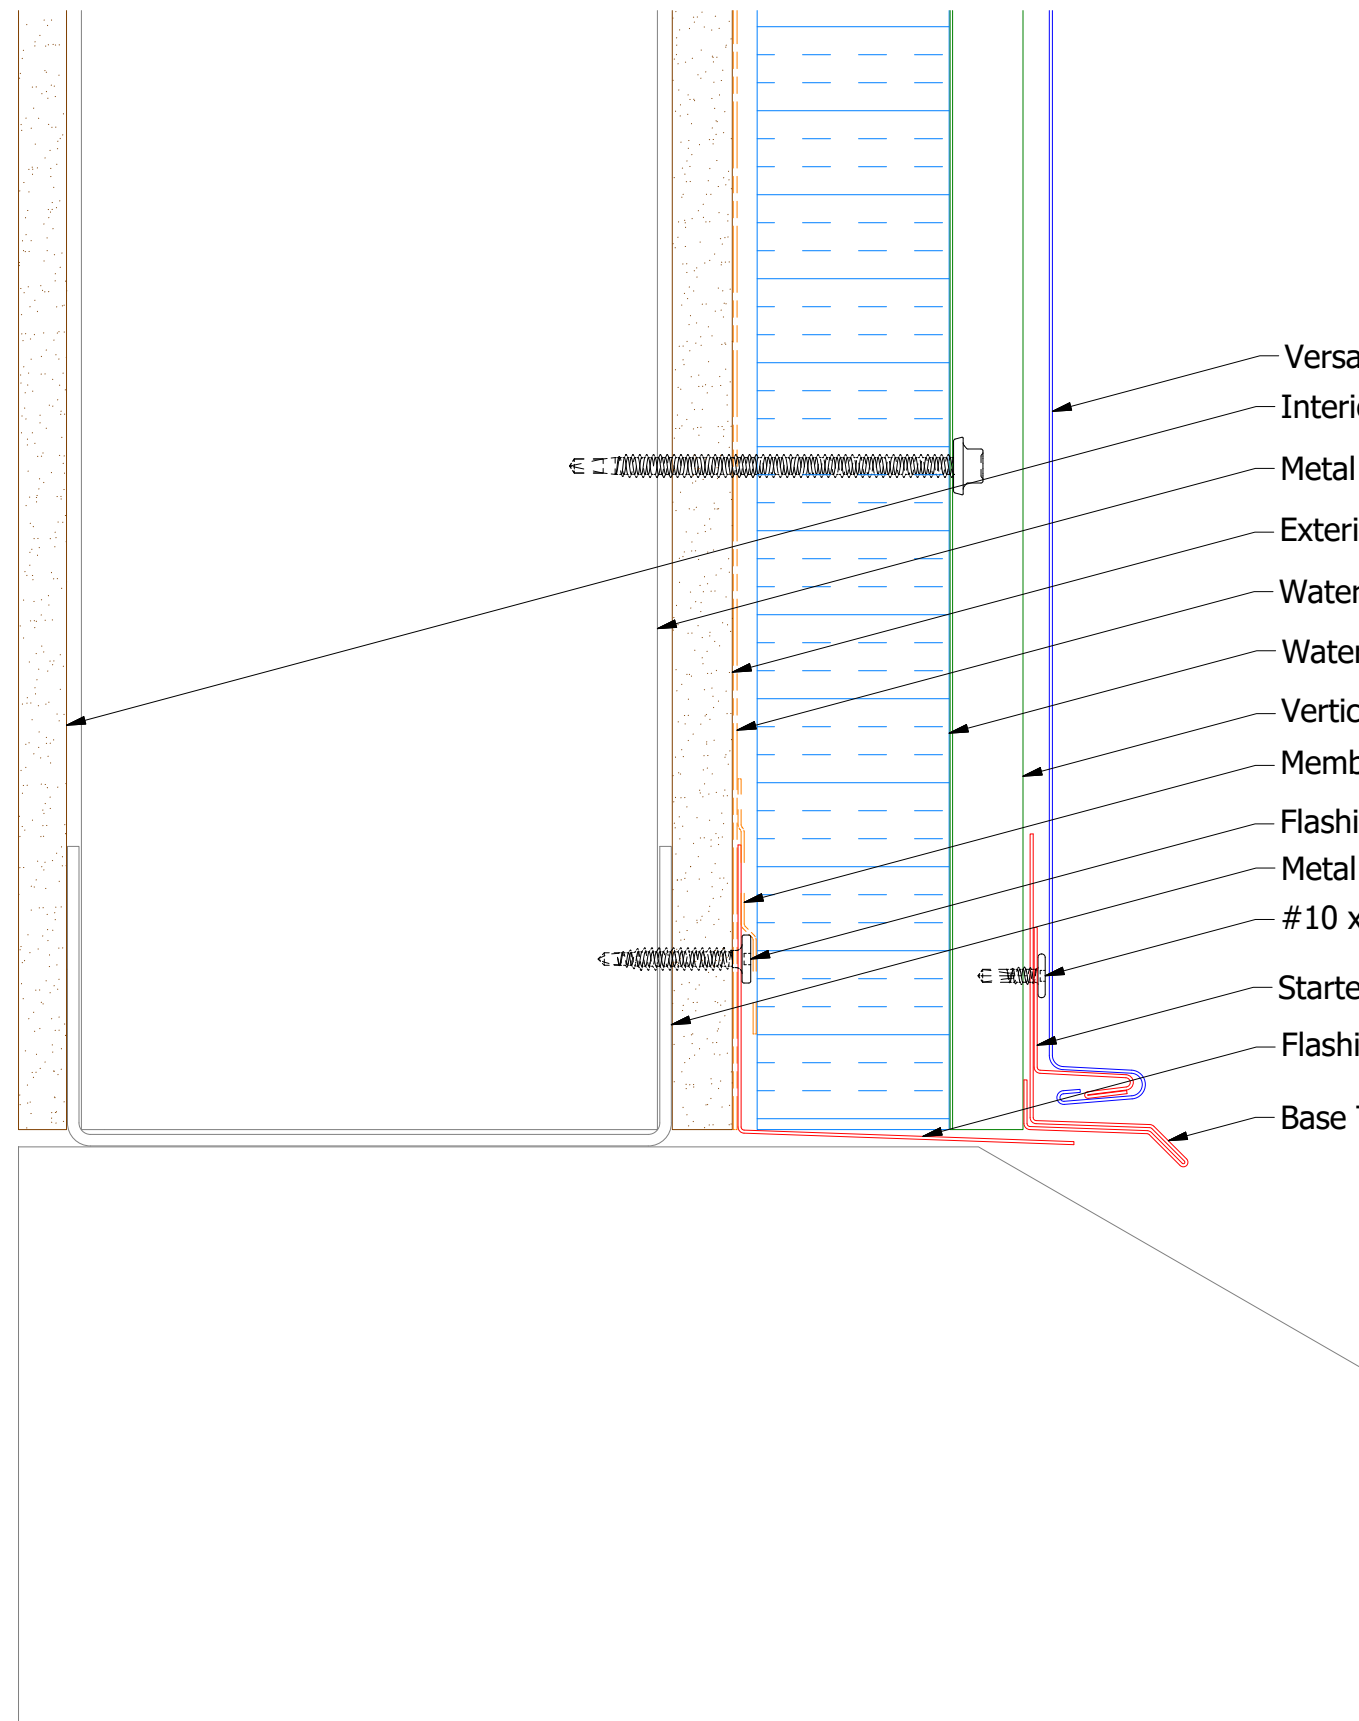

Horizontal Panel

Flashing
(Field Fabricated From Color Matched Flat Stock)

Starter Cleat

VSA661-Base Trim

ATAS ATAS INTERNATIONAL, INC
Allentown PA
610-395-8445
Mesa AZ
480-558-7210

TITLE **Versa-Line Open Base Detail**

REV. NO.	DATE	DESCRIPTION OF REVISION	BY	APP	DR	DMR	DATE	1/18/2017
					APP		DATE	
					SH. SIZE	B	SCALE	X:X