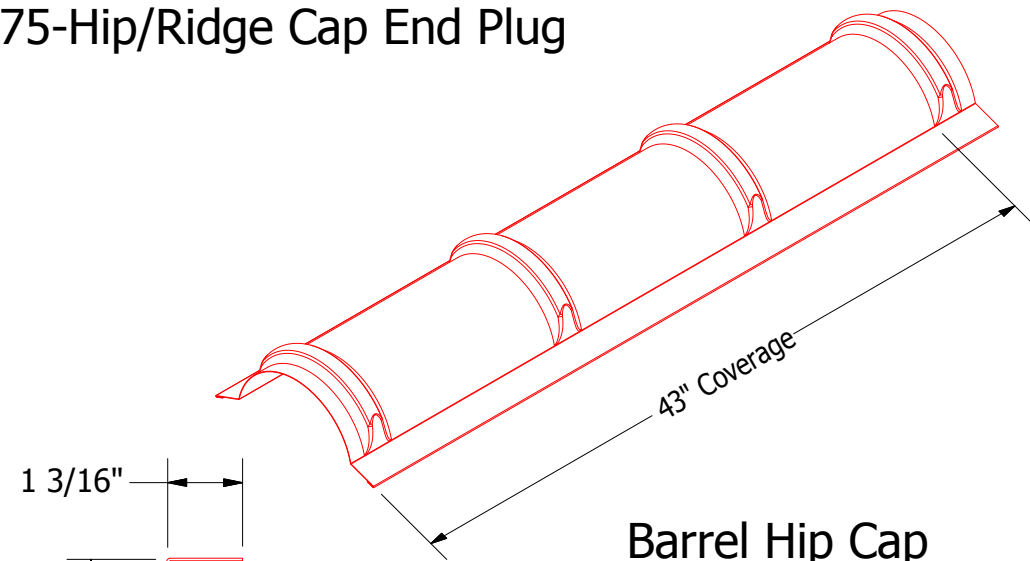

SCA375-Hip/Ridge Cap End Plug

		ATAS INTERNATIONAL, INC Allentown PA 610-395-8445 Mesa AZ 480-558-7210	
TITLE Techo Tile Vented Ridge Detail			
DWG. NO.		DR KRK APP	DATE 2/23/2016 DATE
REV. NO.		SH. SIZE B	SCALE X:X
DATE	DESCRIPTION OF REVISION	BY	APP

Note: * denotes color side.