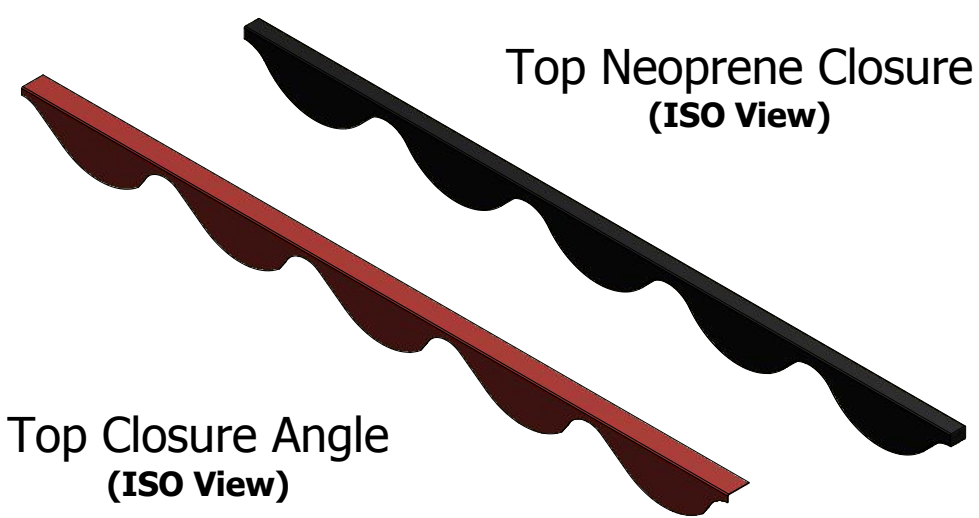

SCA375-Hip/Ridge Cap End Plug

		ATAS INTERNATIONAL, INC Allentown PA 610-395-8445 Mesa AZ 480-558-7210	
TITLE Techo Tile Vented Ridge Detail			
DWG. NO.		DR KRK APP	DATE 2/23/2016 DATE
REV. NO.		SH. SIZE B	SCALE X:X
DATE	DESCRIPTION OF REVISION	BY	APP

Note: * denotes color side.