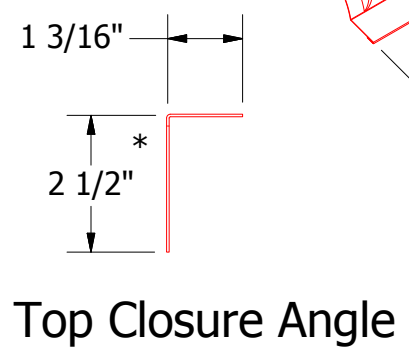

SCA375-Hip/Ridge Cap End Plug

		ATAS INTERNATIONAL, INC Allentown PA 610-395-8445 Mesa AZ 480-558-7210	
TITLE Techo Tile Vented Ridge Detail			
DWG. NO.		DR KRK APP	DATE 2/23/2016 DATE
REV. NO.		SH. SIZE B	SCALE X:X
DATE	DESCRIPTION OF REVISION	BY	APP

Note: * denotes color side.