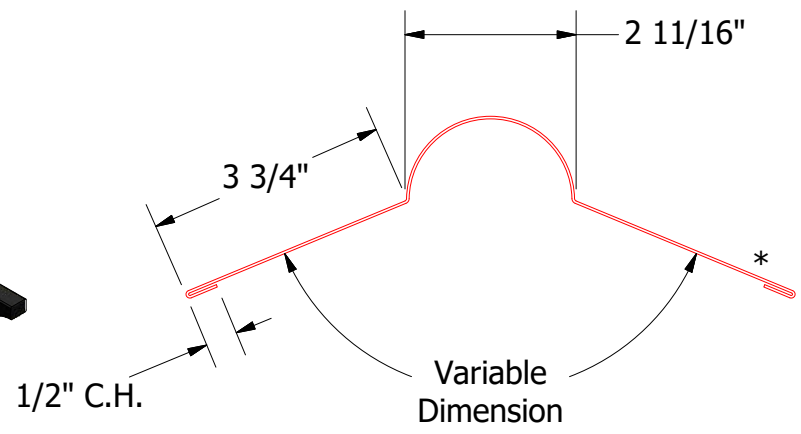

Top Neoprene Closure
(ISO View)

Top Closure Angle
(ISO View)

SCA303-Barrel Hip Cap
(Optional)

SCA370-Barrel Hip Cap
(Standard)

SCA710-Top Closure Angle

ATAS INTERNATIONAL, INC
Allentown PA
610-395-8445
Mesa AZ
480-558-7210

TITLE
Techo Tile Ridge Detail

REV. NO.	DATE	DESCRIPTION OF REVISION	BY	APP	MATERIAL	SH. SIZE	SCALE
1	6/13/2019	Updated Substrate	AJZ	KRK		B	X:X

Note: * denotes color side.