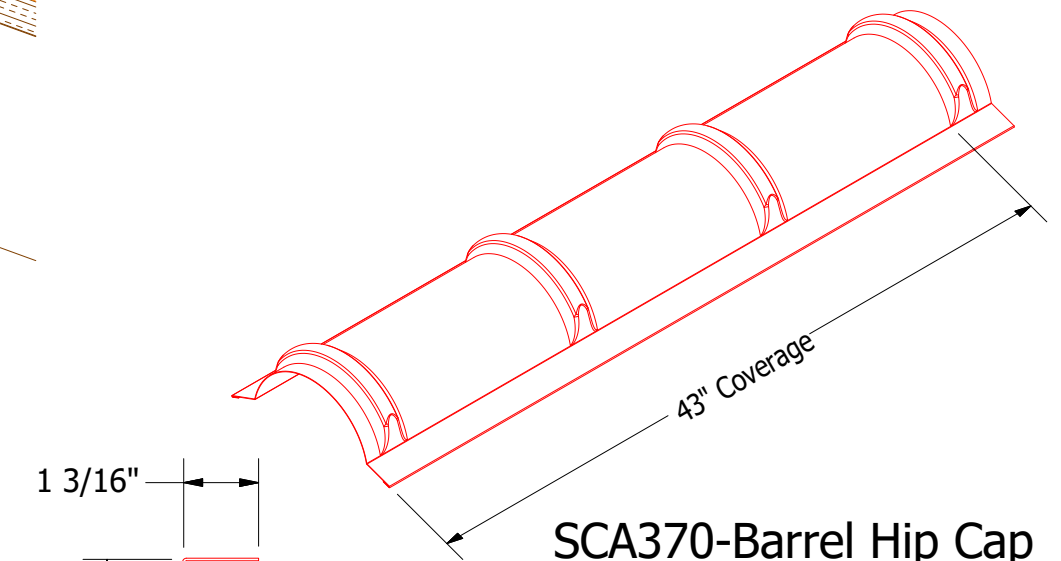

Top Neoprene Closure
(ISO View)

Top Closure Angle
(ISO View)

SCA303-Barrel Hip Cap
(Optional)

SCA370-Barrel Hip Cap
(Standard)

SCA710-Top Closure Angle

ATAS INTERNATIONAL, INC
Allentown PA
610-395-8445
Mesa AZ
480-558-7210

TITLE
Techo Tile Ridge Detail

REV. NO.	DATE	DESCRIPTION OF REVISION	BY	APP	MATERIAL	SH. SIZE	SCALE
1	6/13/2019	Updated Substrate	AJZ	KRK		B	X:X

Note: * denotes color side.