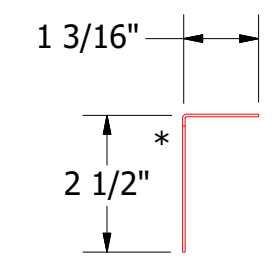

Top Neoprene Closure
(ISO View)

Top Closure Angle
(ISO View)

SCA303-Barrel Hip Cap
(Optional)

SCA370-Barrel Hip Cap
(Standard)

SCA710-Top Closure Angle

ATAS INTERNATIONAL, INC
Allentown PA
610-395-8445
Mesa AZ
480-558-7210

TITLE
Techo Tile Ridge Detail

REV. NO.	DATE	DESCRIPTION OF REVISION	BY	APP	MATERIAL	SH. SIZE	SCALE
1	6/13/2019	Updated Substrate	AJZ	KRK		B	X:X

Note: * denotes color side.