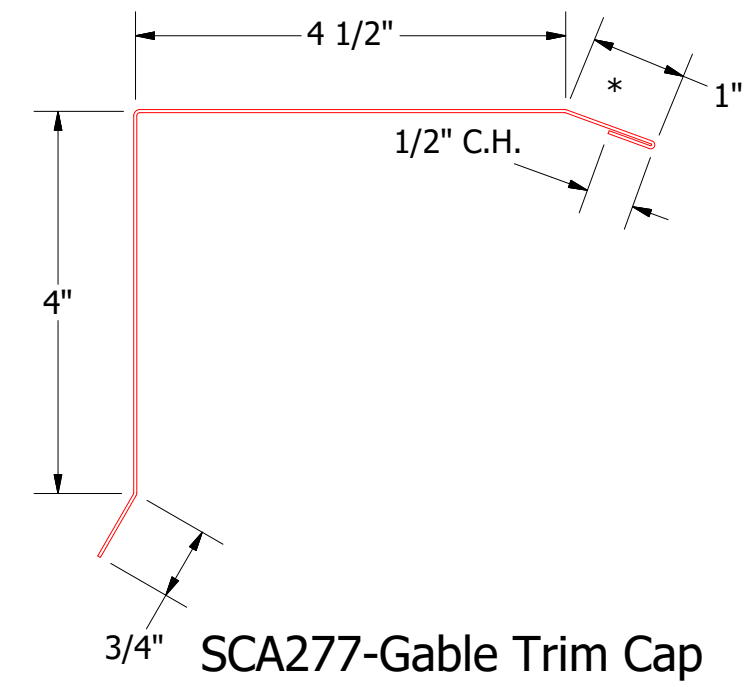

SCA270-Channel Trim

SCA277-Gable Trim Cap

**ATAS**  
 ATAS INTERNATIONAL, INC  
 Allentown PA  
 610-395-8445  
 Mesa AZ  
 480-558-7210

TITLE  
**Techo Tile Gable Detail**

REV. NO.	DATE	DESCRIPTION OF REVISION	BY	APP	DWG. NO.	DR	DATE
1	6/12/2019	Updated Screws	AJZ	KRK		KRK	12/4/2014
					MATERIAL	APP	DATE
					SH. SIZE	B	SCALE
							X:X

Note: \* denotes color side.