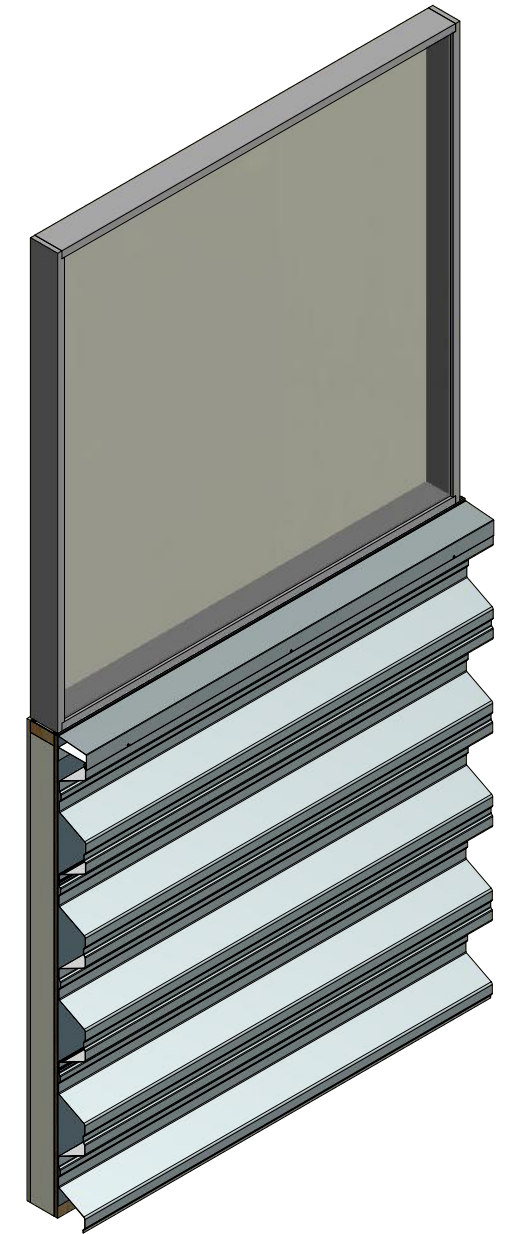

# Horizontal Panel

BSA270-J Closure

BSA670-Window Sill Trim

ATAS INTERNATIONAL, INC  
 Allentown PA  
 610-395-8445  
 Mesa AZ  
 480-558-7210

TITLE **Span Wall Window Sill Detail**

REV. NO.	DATE	DESCRIPTION OF REVISION	BY	APP	DWG. NO.	DR	KRK	DATE	3/3/2015
						APP	DAS	DATE	7/26/16
					MATERIAL	SH. SIZE	B	SCALE	X:X