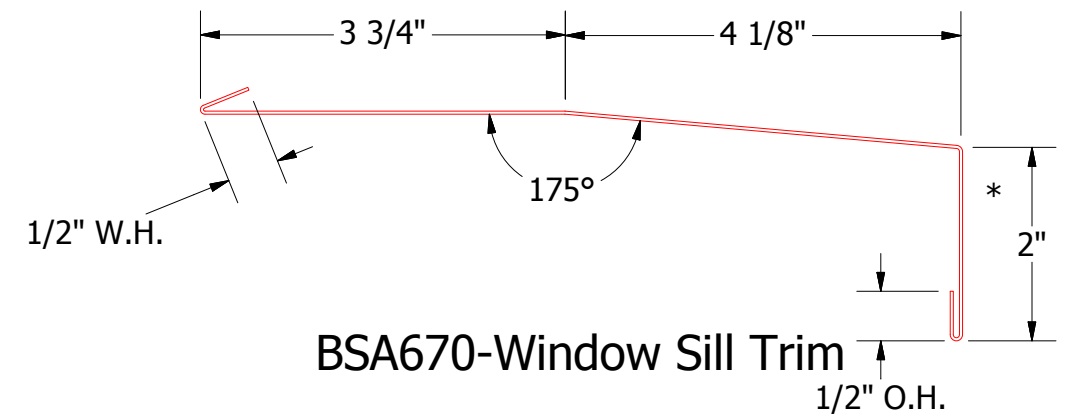

# Horizontal Panel

BSA270-J Closure

BSA670-Window Sill Trim

ATAS INTERNATIONAL, INC  
 Allentown PA  
 610-395-8445  
 Mesa AZ  
 480-558-7210

TITLE **Span Wall Window Sill Detail**

REV. NO.	DATE	DESCRIPTION OF REVISION	BY	APP	DWG. NO.	DR	KRK	DATE	3/3/2015
						APP	DAS	DATE	7/26/16
					MATERIAL	SH. SIZE	B	SCALE	X:X