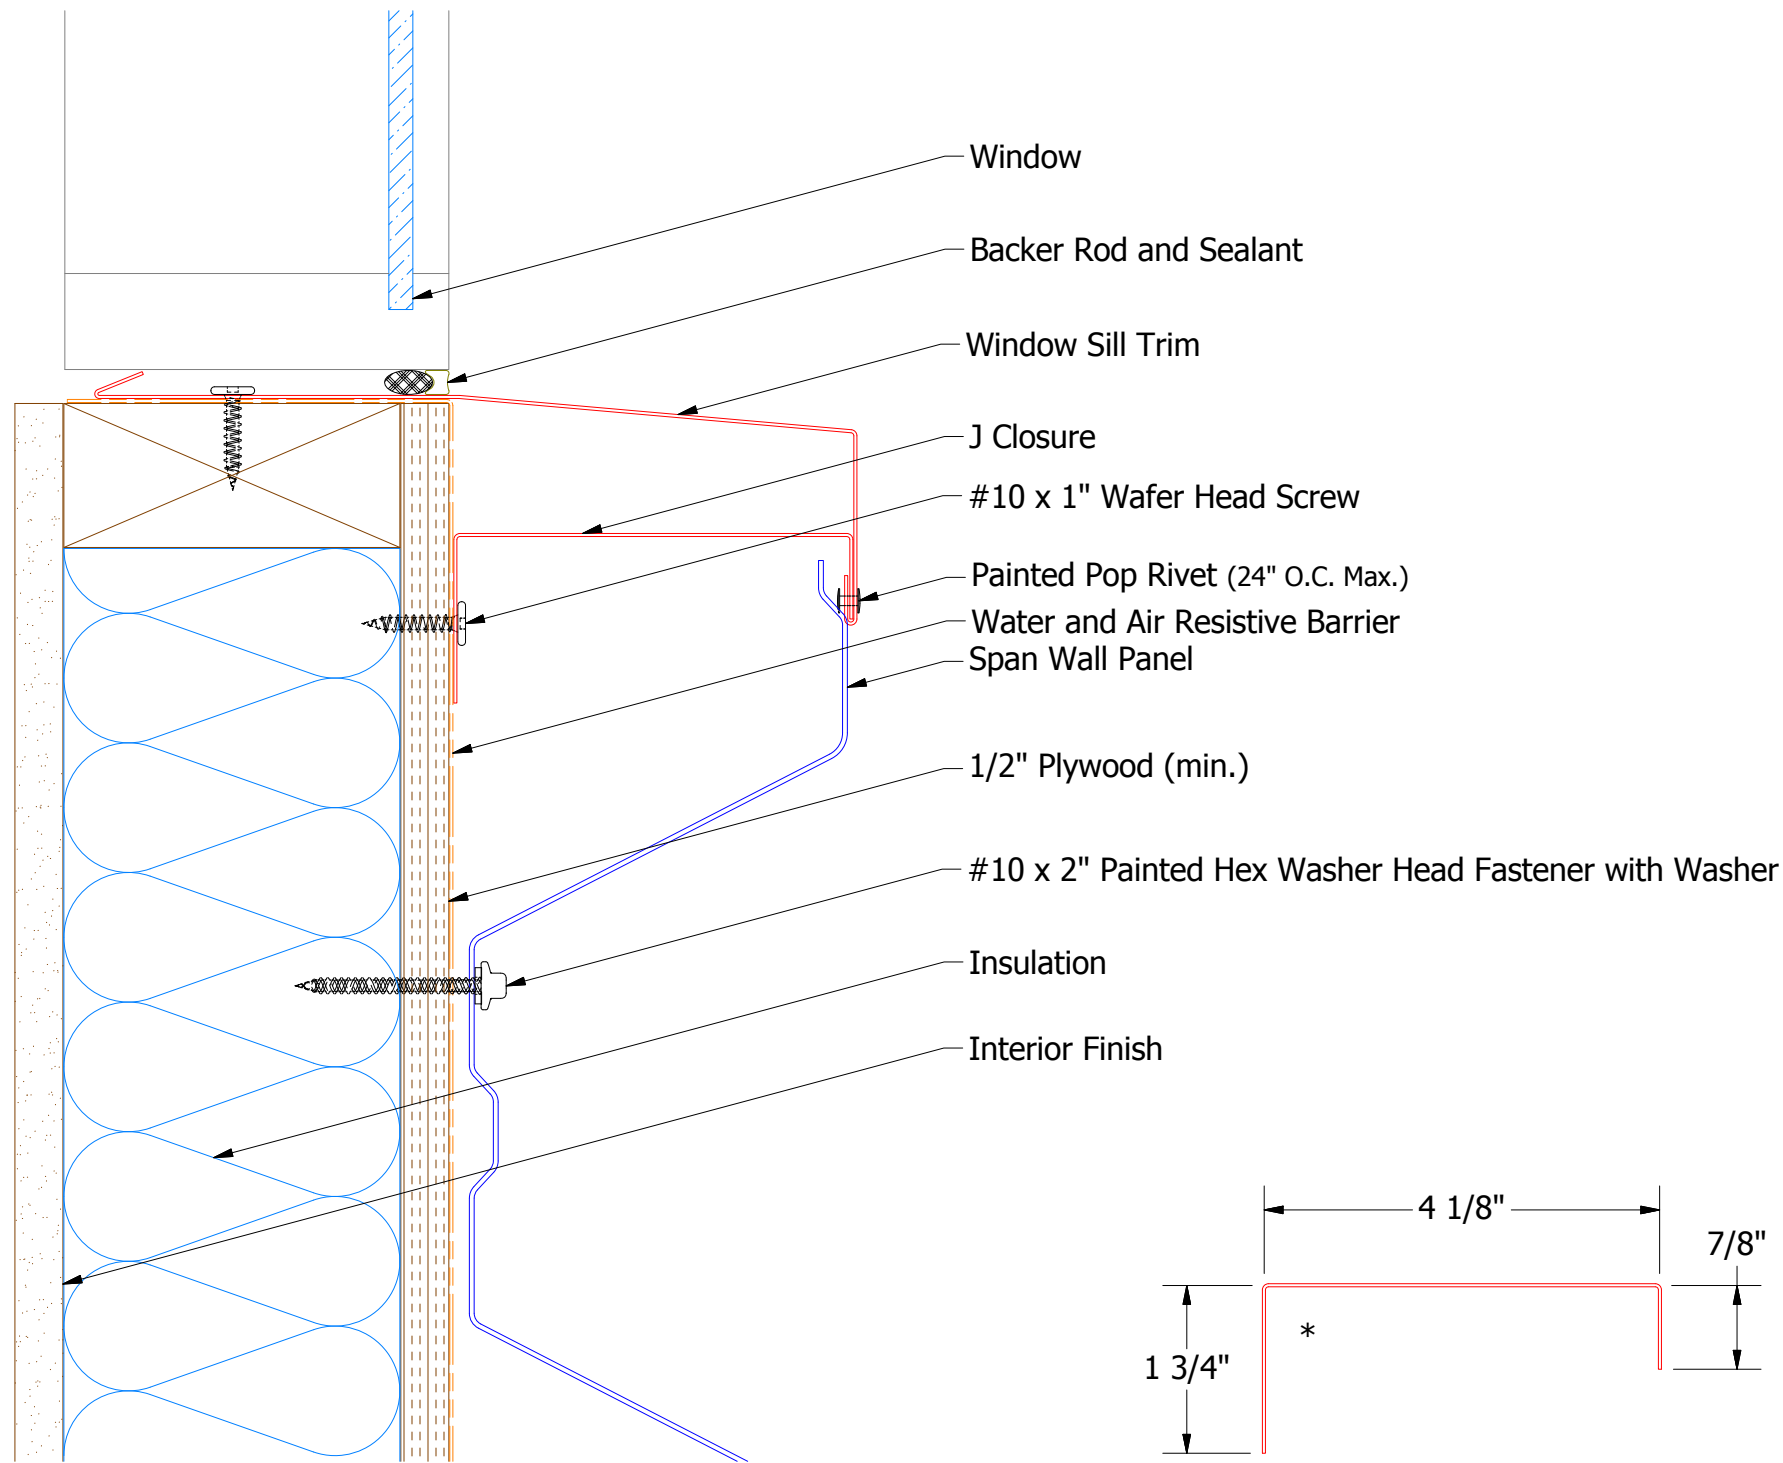

# Horizontal Panel

BSA270-J Closure

BSA670-Window Sill Trim

ATAS INTERNATIONAL, INC  
 Allentown PA  
 610-395-8445  
 Mesa AZ  
 480-558-7210

TITLE **Span Wall Window Sill Detail**

REV. NO.	DATE	DESCRIPTION OF REVISION	BY	APP	DWG. NO.	DR	KRK	DATE	3/3/2015
						APP	DAS	DATE	7/26/16
					MATERIAL	SH. SIZE	B	SCALE	X:X