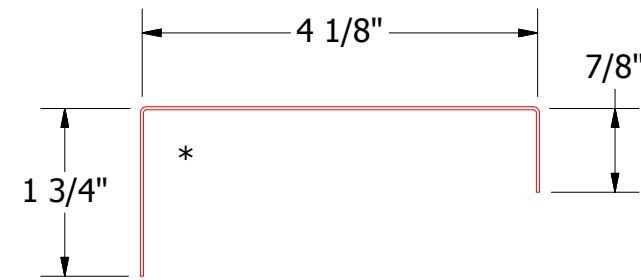

# Horizontal Panel

BSA270-J Closure

BSA670-Window Sill Trim

ATAS INTERNATIONAL, INC  
 Allentown PA  
 610-395-8445  
 Mesa AZ  
 480-558-7210

TITLE **Span Wall Window Sill Detail**

REV. NO.	DATE	DESCRIPTION OF REVISION	BY	APP	DWG. NO.	DR	KRK	DATE	3/3/2015
						APP	DAS	DATE	7/26/16
					MATERIAL	SH. SIZE	B	SCALE	X:X