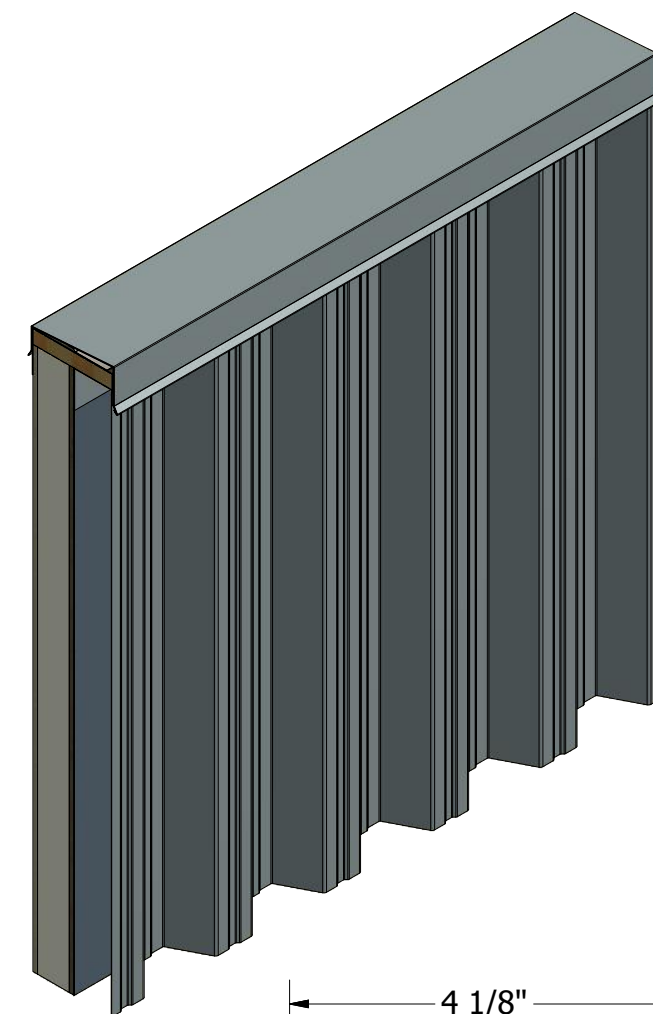

Vertical Panel

BSA270-J Closure

ATAS INTERNATIONAL, INC
 Allentown PA
 610-395-8445
 Mesa AZ
 480-558-7210

TITLE **Span Wall Top of Wall Detail**

REV. NO.	DATE	DESCRIPTION OF REVISION	BY	APP	DWG. NO.	DR	DATE
						KRK	3/3/2015
						DAS	7/27/16
					MATERIAL	SH. SIZE	SCALE
						B	X:X