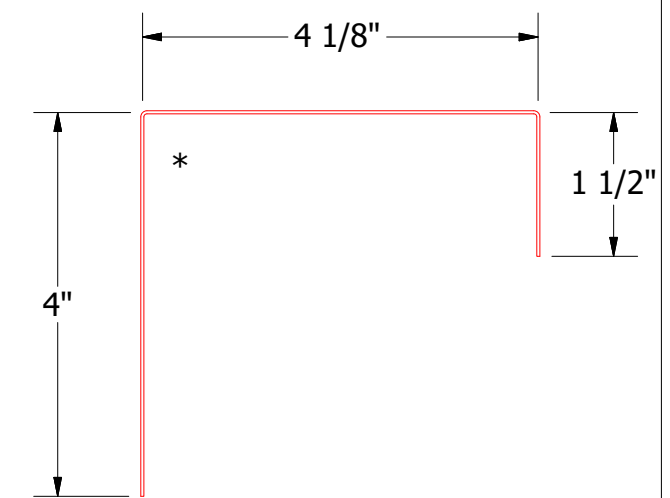

Vertical Panel

BSA270-J Closure

ATAS INTERNATIONAL, INC
 Allentown PA
 610-395-8445
 Mesa AZ
 480-558-7210

TITLE **Span Wall Top of Wall Detail**

REV. NO.	DATE	DESCRIPTION OF REVISION	BY	APP	DWG. NO.	DR	DATE
						KRK	3/3/2015
						DAS	7/27/16
					MATERIAL	SH. SIZE	SCALE
						B	X:X