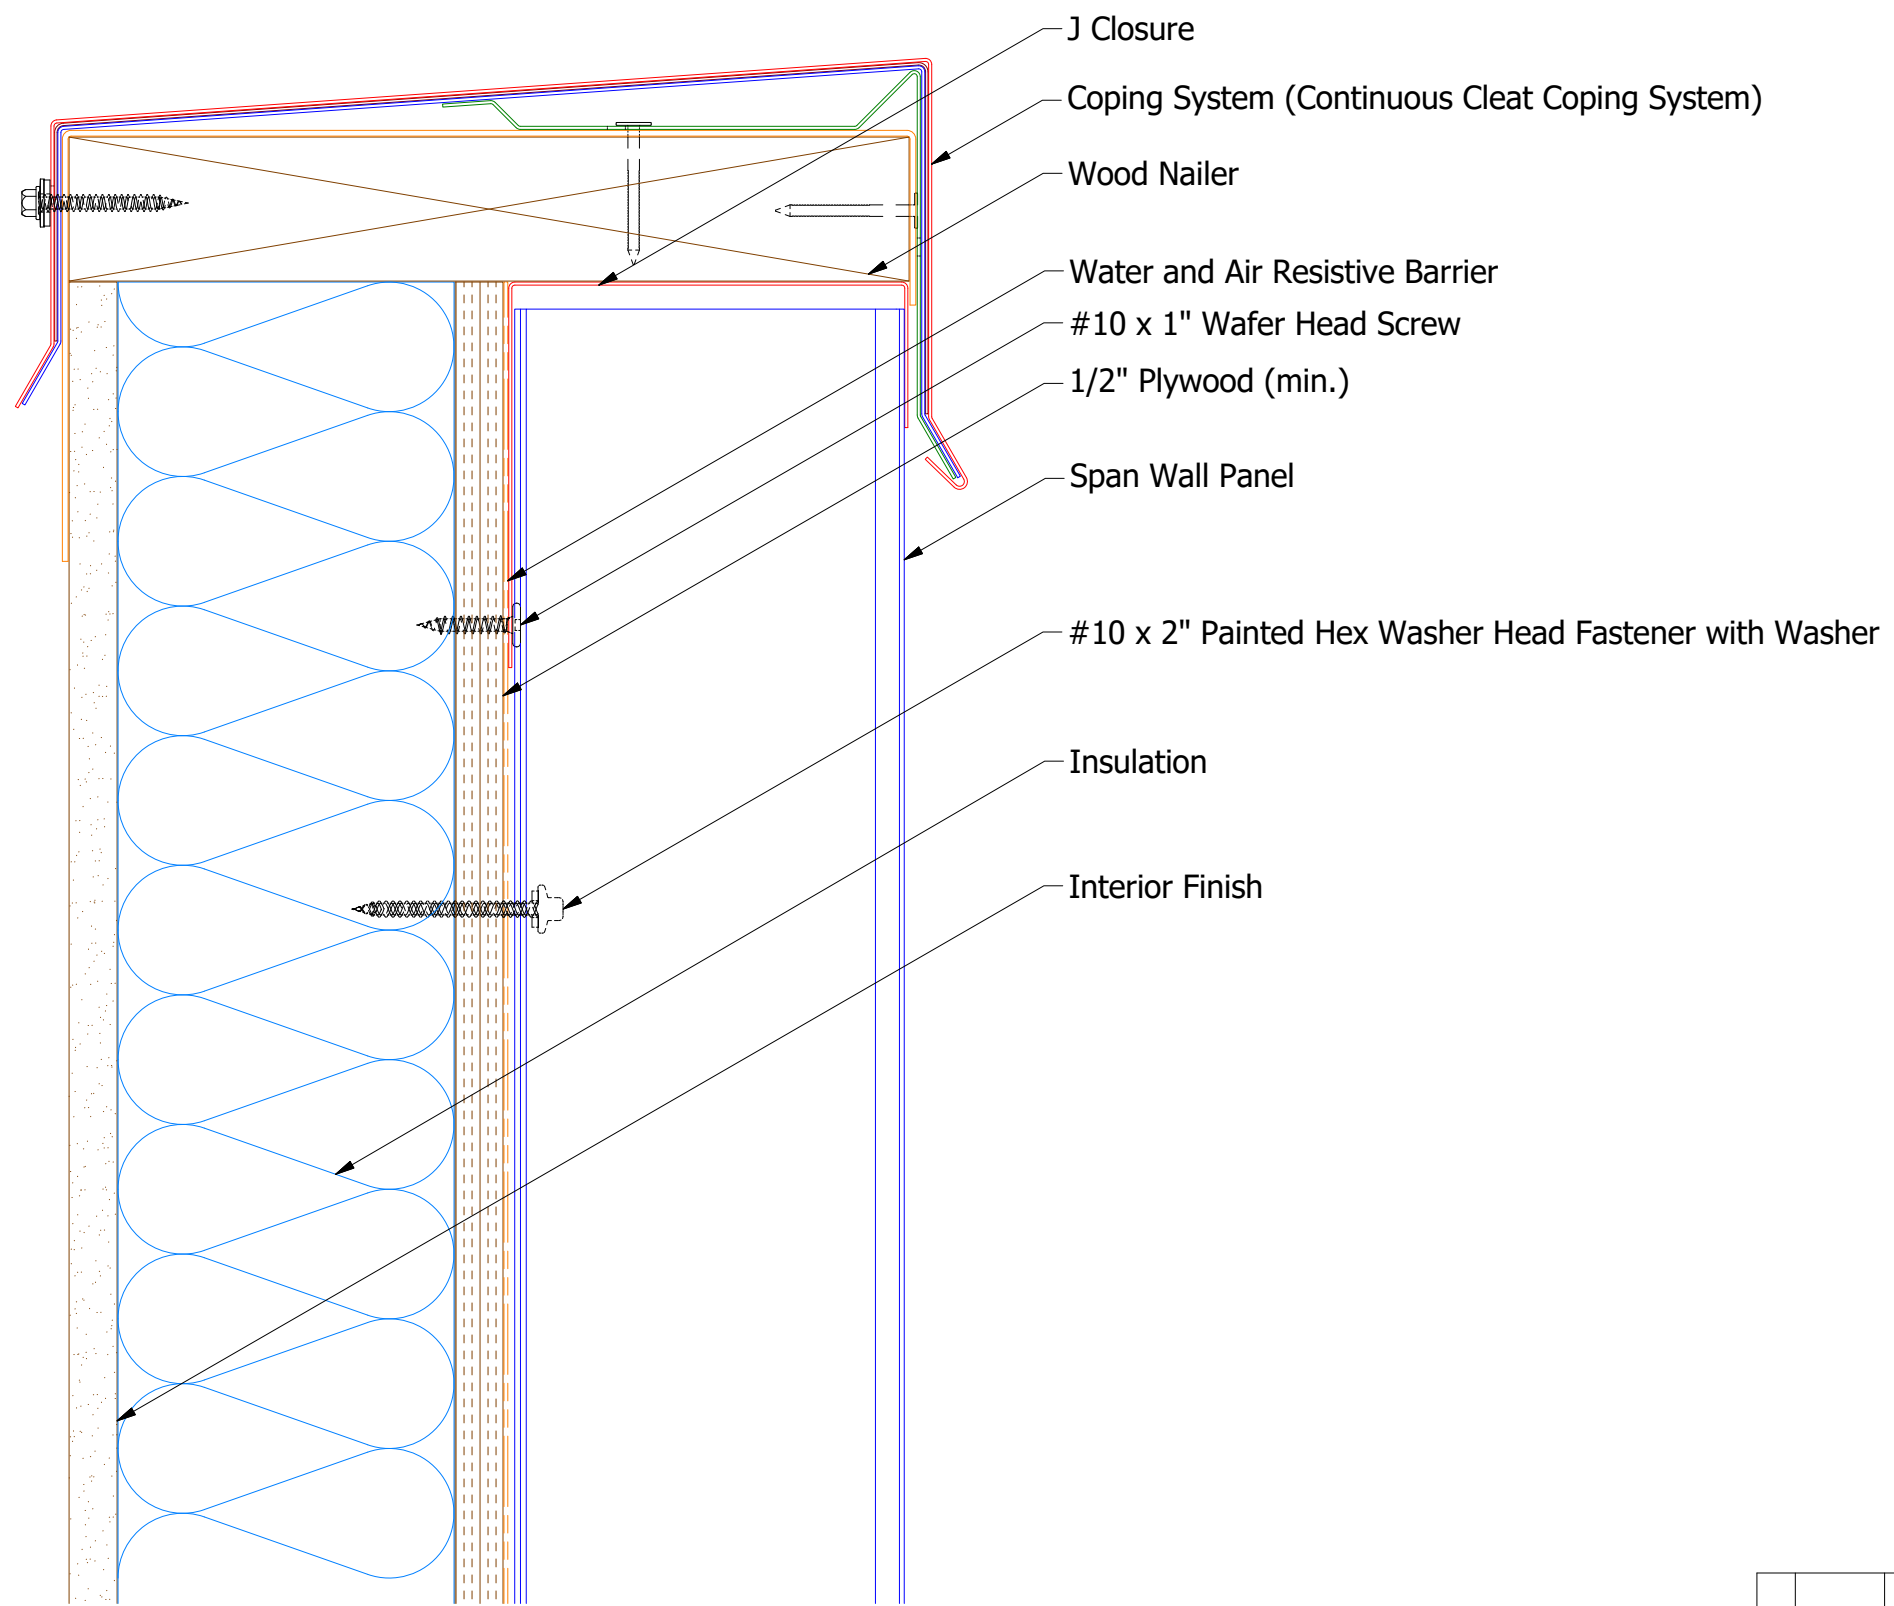

Vertical Panel

BSA270-J Closure

ATAS INTERNATIONAL, INC
 Allentown PA
 610-395-8445
 Mesa AZ
 480-558-7210

TITLE **Span Wall Top of Wall Detail**

REV. NO.	DATE	DESCRIPTION OF REVISION	BY	APP	DWG. NO.	DR	DATE
						KRK	3/3/2015
						DAS	7/27/16
					MATERIAL	SH. SIZE	SCALE
						B	X:X