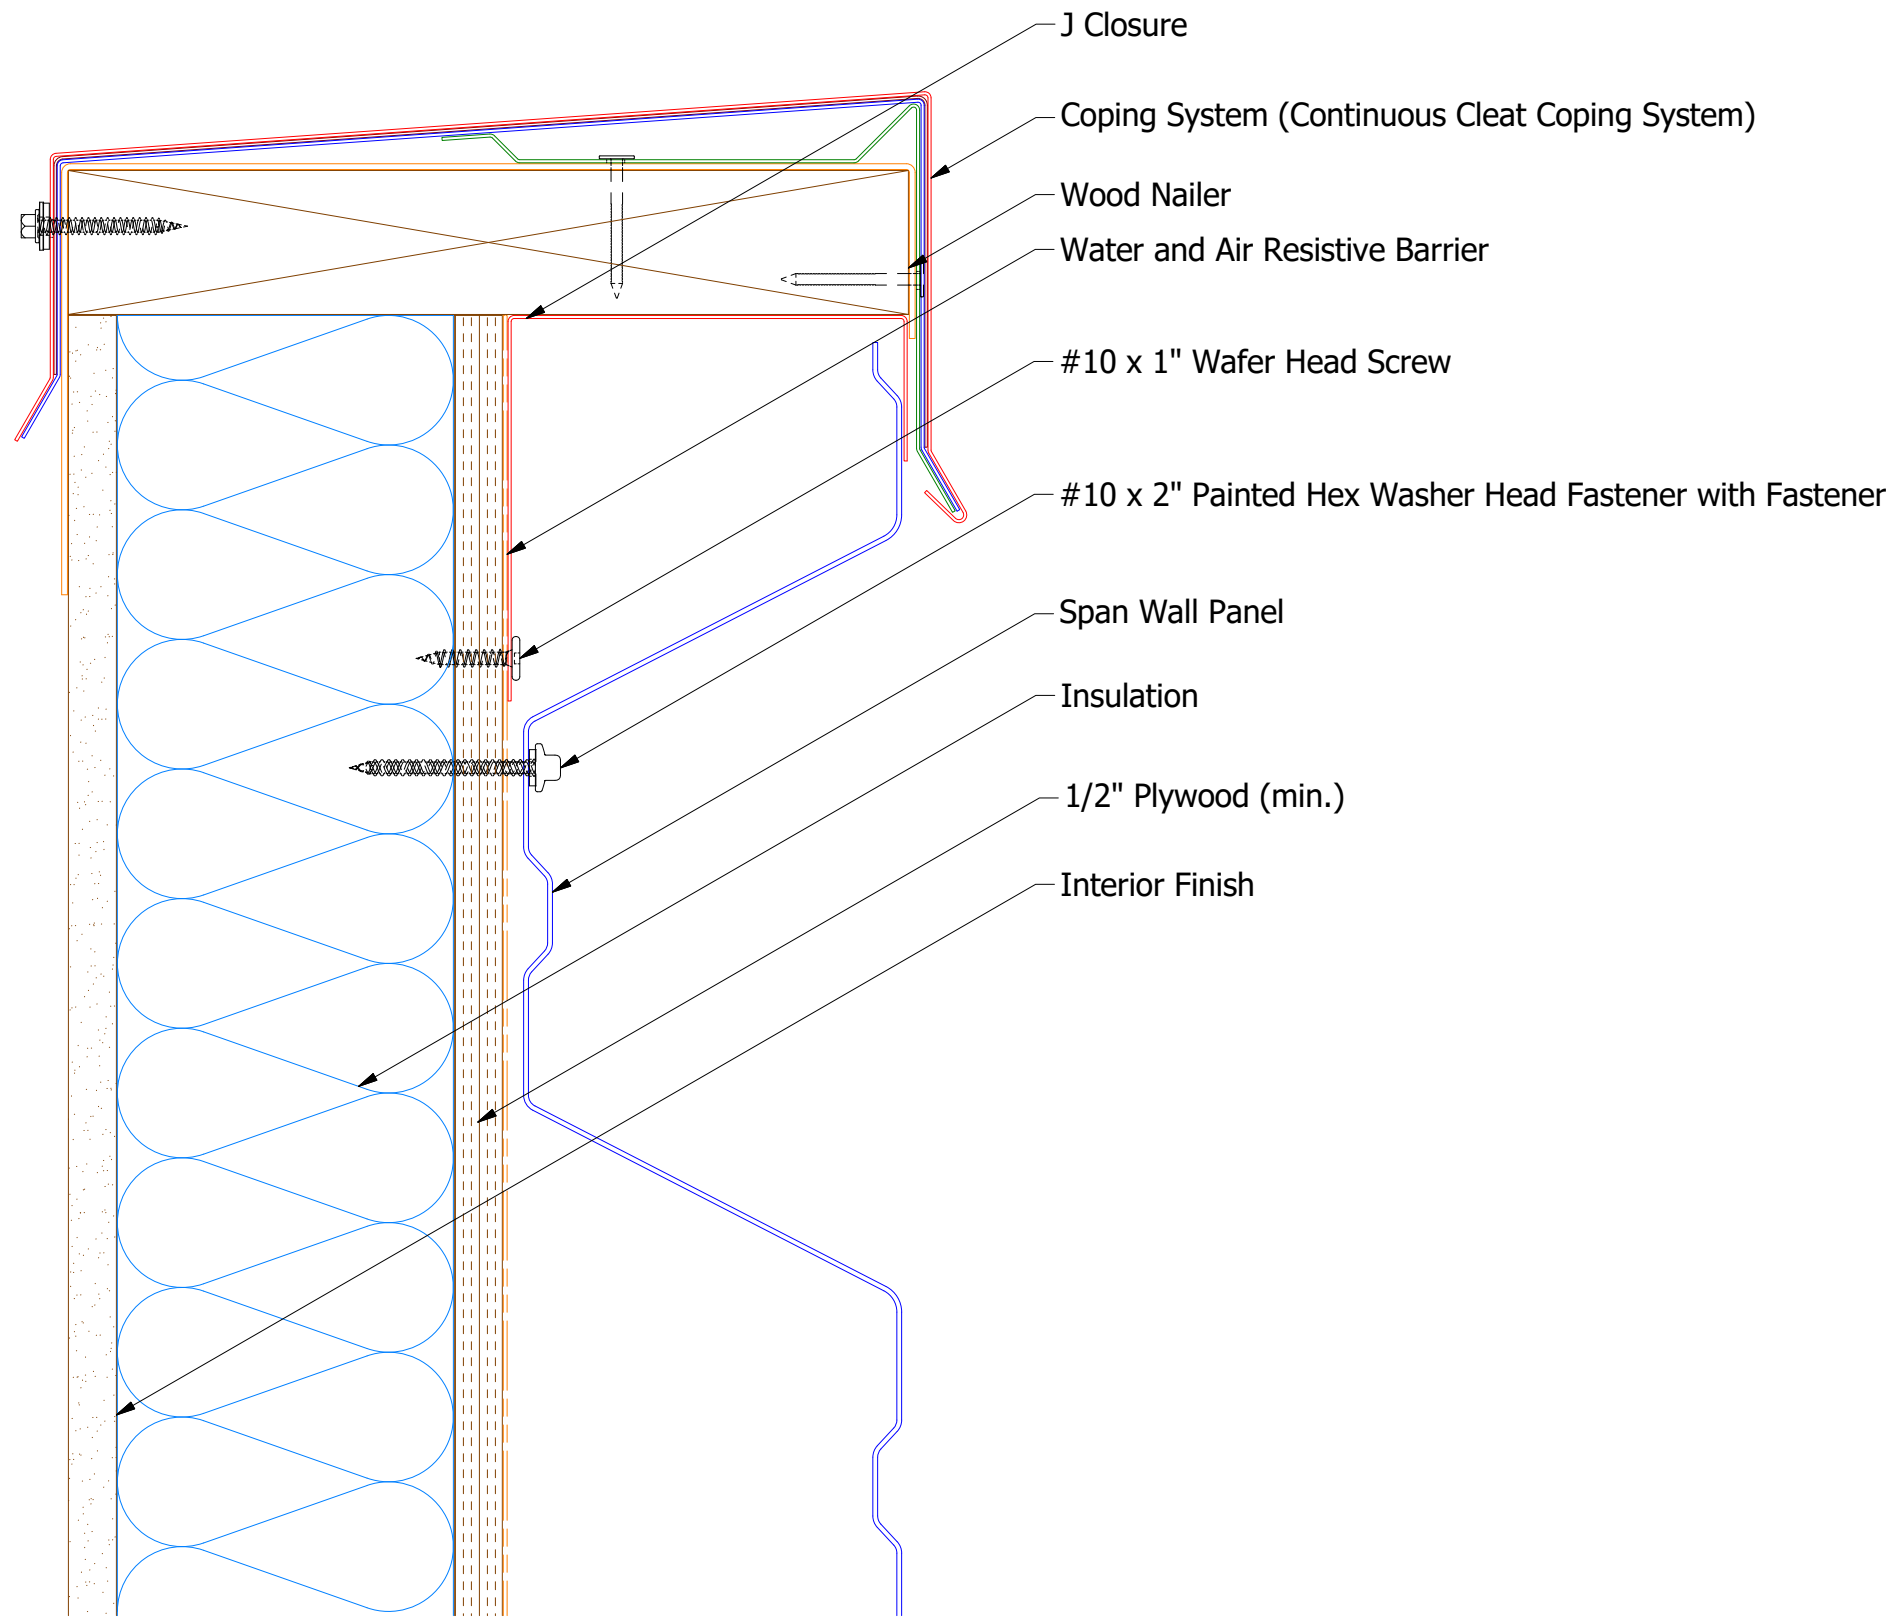

Horizontal Panel

BSA270-J Closure

ATAS INTERNATIONAL, INC
 Allentown PA
 610-395-8445
 Mesa AZ
 480-558-7210

TITLE **Span Wall Top of Wall Detail**

REV. NO.	DATE	DESCRIPTION OF REVISION	BY	APP	DWG. NO.	DR	KRK	DATE	3/3/2015
						APP	DAS	DATE	7/27/16
						SH. SIZE	B	SCALE	X:X