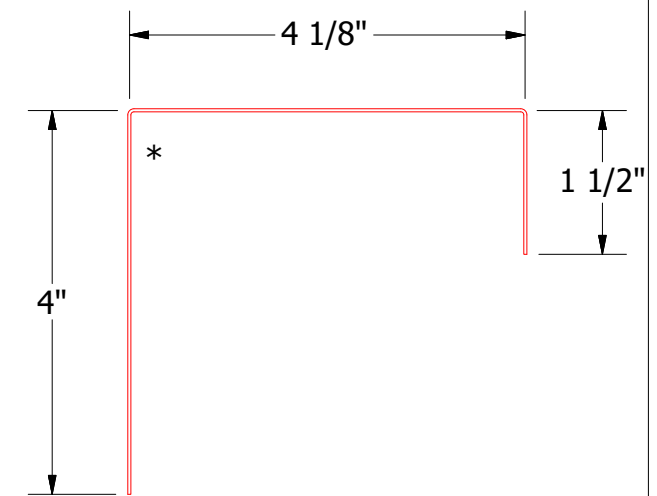

Horizontal Panel

BSA270-J Closure

ATAS INTERNATIONAL, INC
 Allentown PA
 610-395-8445
 Mesa AZ
 480-558-7210

TITLE **Span Wall Top of Wall Detail**

REV. NO.	DATE	DESCRIPTION OF REVISION	BY	APP	DWG. NO.	DR	KRK	DATE	3/3/2015
						APP	DAS	DATE	7/27/16
						SH. SIZE	B	SCALE	X:X