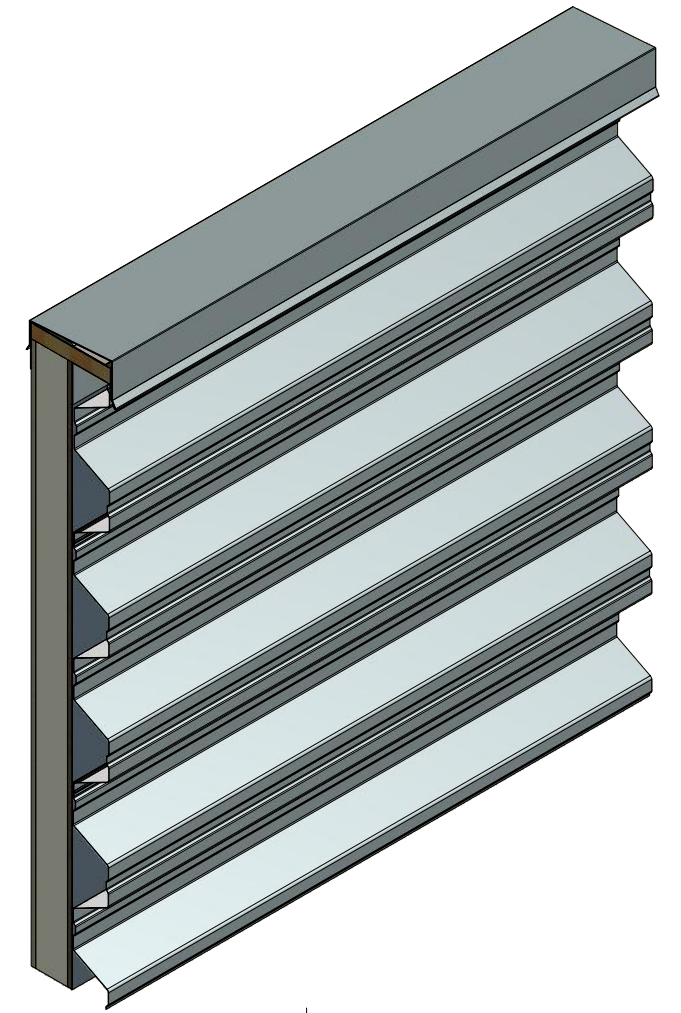

Horizontal Panel

BSA270-J Closure

ATAS INTERNATIONAL, INC
 Allentown PA
 610-395-8445
 Mesa AZ
 480-558-7210

TITLE **Span Wall Top of Wall Detail**

REV. NO.	DATE	DESCRIPTION OF REVISION	BY	APP	DWG. NO.	DR	KRK	DATE	3/3/2015
						APP	DAS	DATE	7/27/16
						SH. SIZE	B	SCALE	X:X