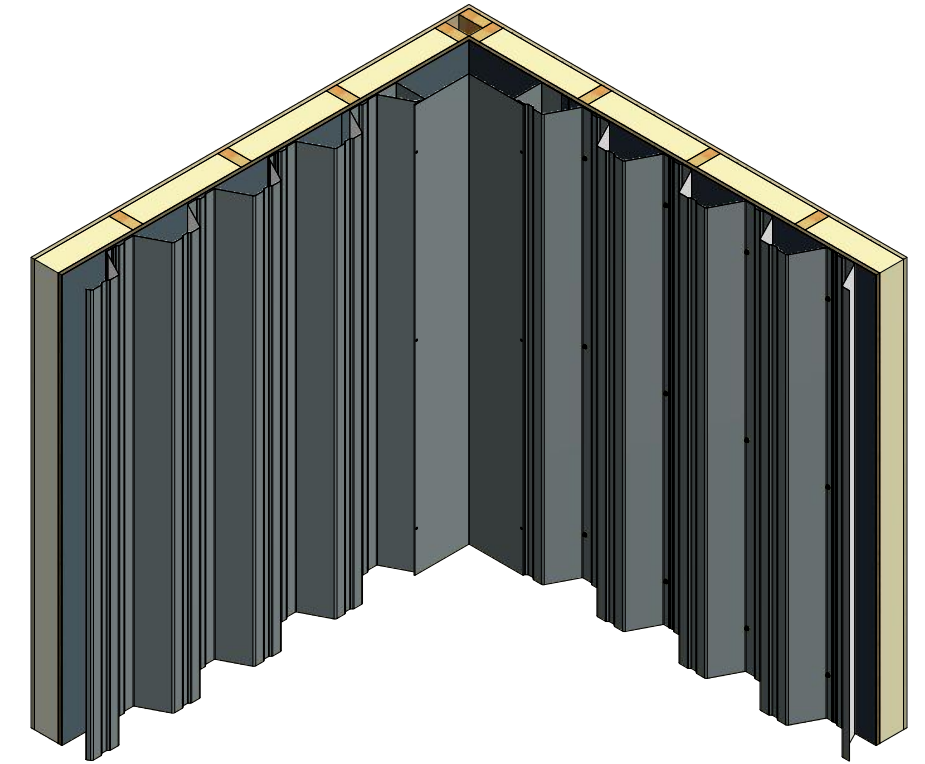

Vertical Panel

BSA270-J Closure

BSA600-Inside Corner Cap

ATAS INTERNATIONAL, INC Allentown PA 610-395-8445 Mesa AZ 480-558-7210		TITLE	
		Span Wall Inside Corner Cap Detail	
DWG. NO.	DR	KRK	DATE 3/6/2015
MATERIAL	APP	DAS	DATE 7/26/16
REV. NO.	DATE	DESCRIPTION OF REVISION	BY APP
			SH. SIZE B SCALE X:X