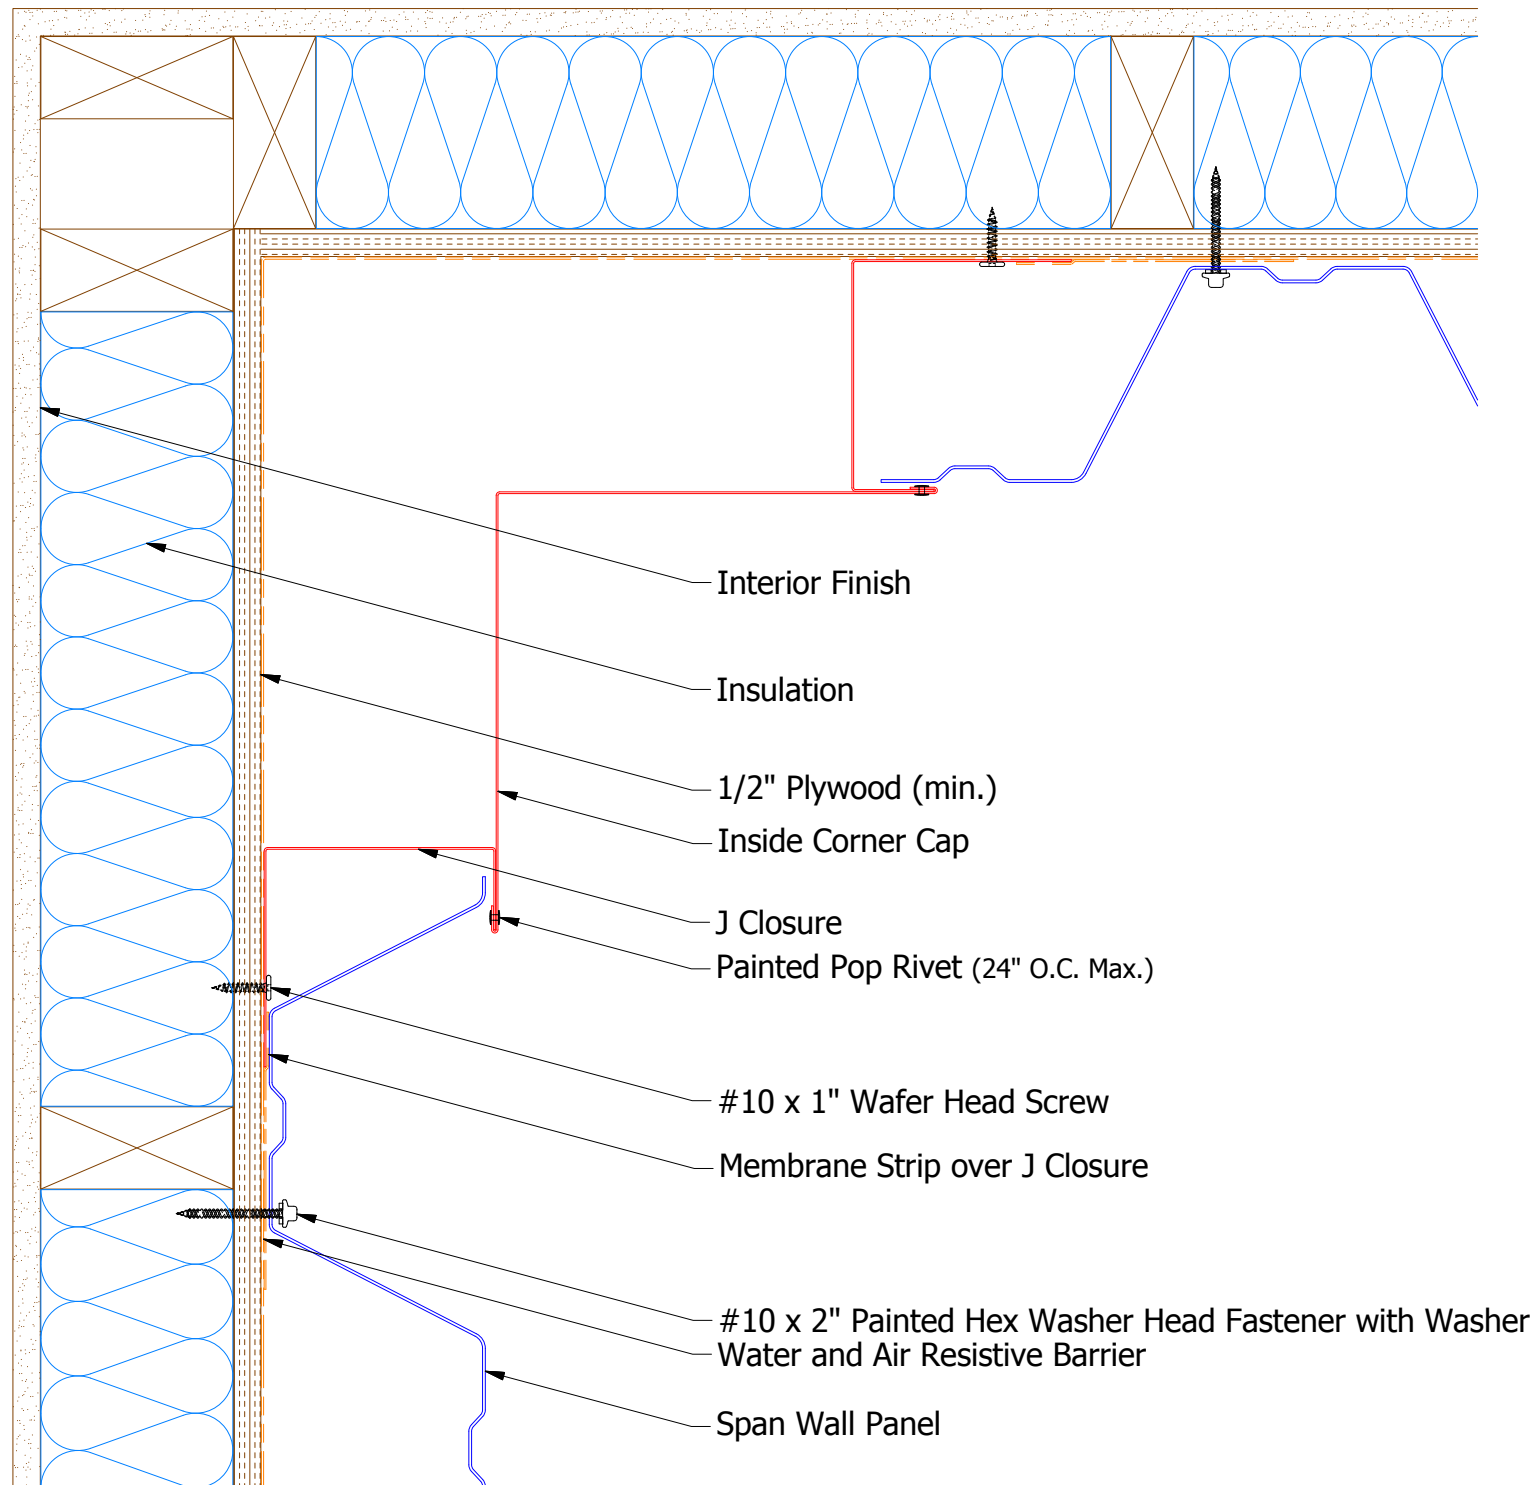

Vertical Panel

BSA270-J Closure

BSA600-Inside Corner Cap

ATAS INTERNATIONAL, INC Allentown PA 610-395-8445 Mesa AZ 480-558-7210		TITLE	
		Span Wall Inside Corner Cap Detail	
DWG. NO.	DR	KRK	DATE 3/6/2015
MATERIAL	APP	DAS	DATE 7/26/16
REV. NO.	DATE	DESCRIPTION OF REVISION	BY APP
			SH. SIZE B SCALE X:X