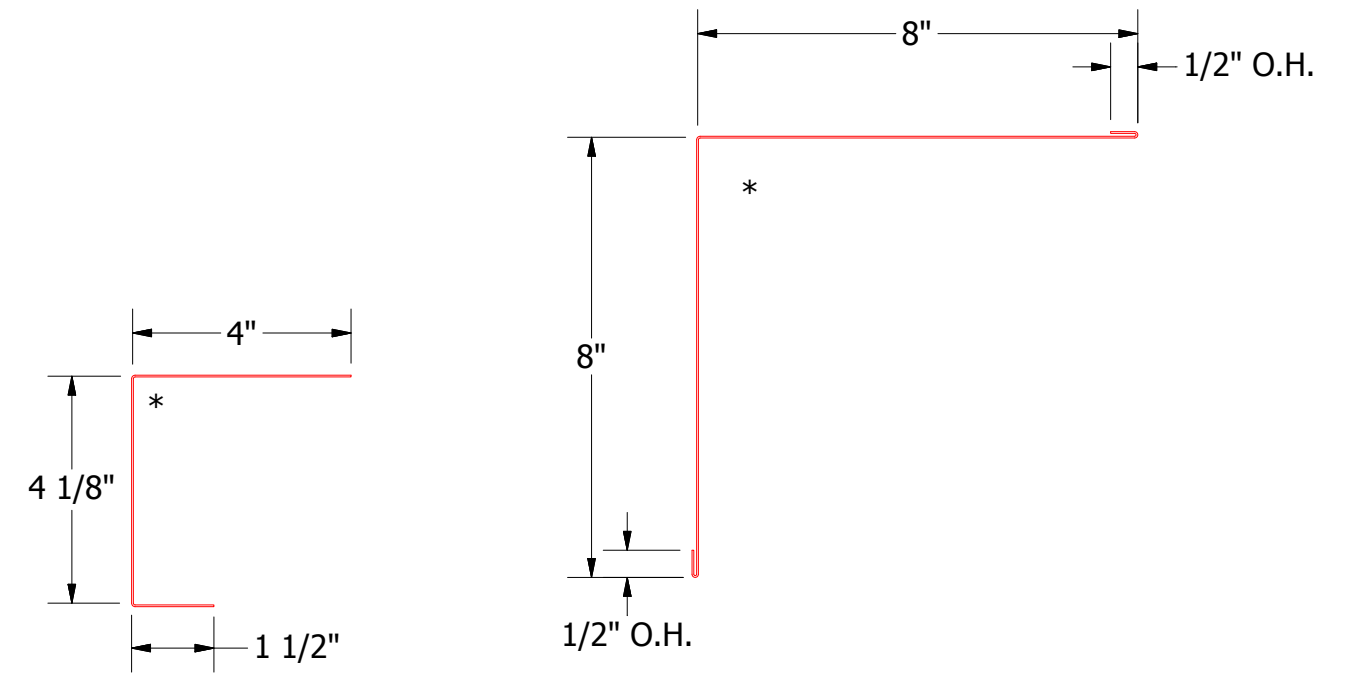

Vertical Panel

BSA270-J Closure

BSA600-Inside Corner Cap

ATAS INTERNATIONAL, INC Allentown PA 610-395-8445 Mesa AZ 480-558-7210		TITLE	
		Span Wall Inside Corner Cap Detail	
DWG. NO.	DR	KRK	DATE 3/6/2015
MATERIAL	APP	DAS	DATE 7/26/16
REV. NO.	DATE	DESCRIPTION OF REVISION	BY APP
			SH. SIZE B SCALE X:X