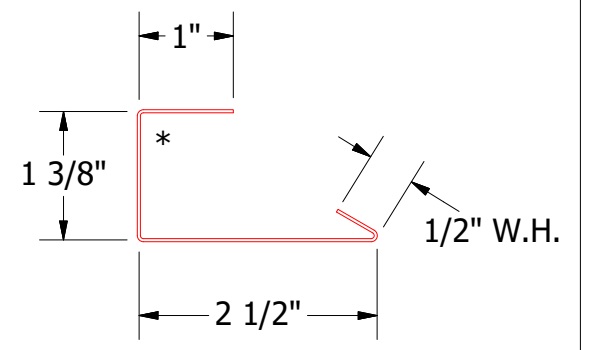

HBA201-Gable Trim Cap

HBA200-Channel Trim

TITLE		Rumba Shake Gable Detail	
DWG. NO.	DR	DATE	3/17/2017
APP	DMR	DATE	
MATERIAL	SH. SIZE	SCALE	X:X
	B		

1	6/6/2019	Updated Assembly	AJZ	KRK
REV. NO.	DATE	DESCRIPTION OF REVISION	BY	APP

Note: * denotes color side.