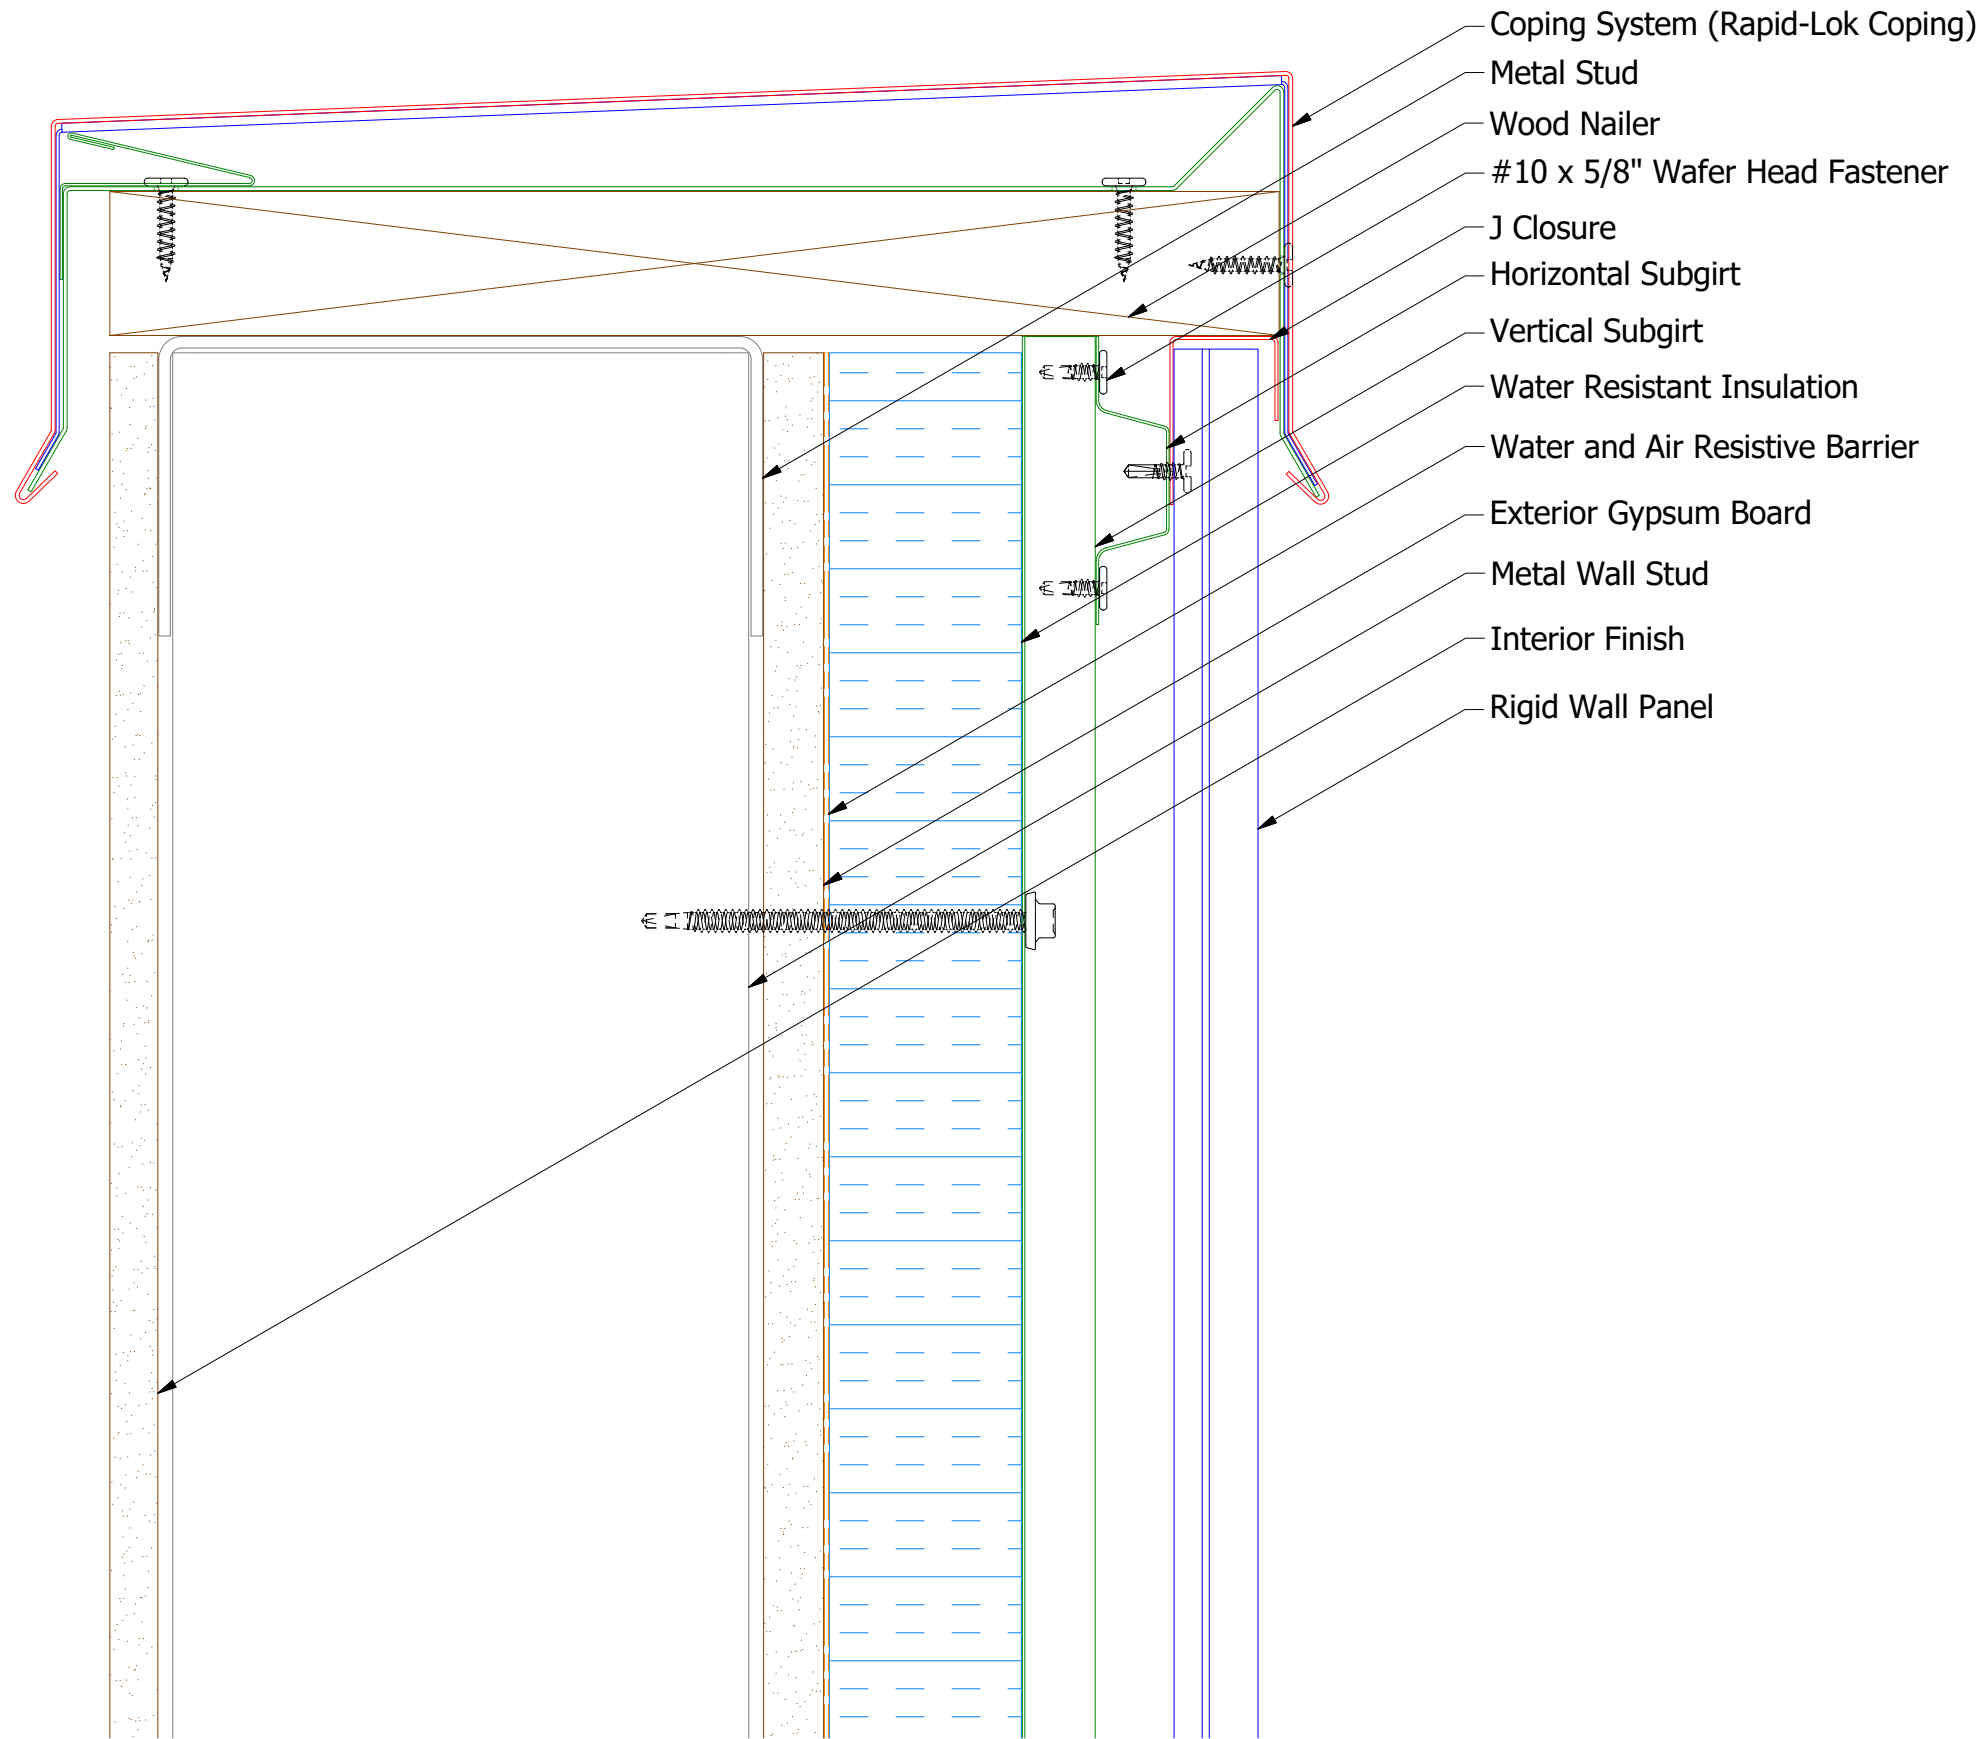

Vertical Panel

MCA270-J Closure

ATAS INTERNATIONAL, INC
 Allentown PA
 610-395-8445
 Mesa AZ
 480-558-7210

TITLE **Rigid Wall Open Top of Wall Detail**

REV. NO.	DATE	DESCRIPTION OF REVISION	BY	APP	DWG. NO.	DR	DATE
						DMR	4/3/2017
					MATERIAL	APP	DATE
					SH. SIZE	B	SCALE
							X:X