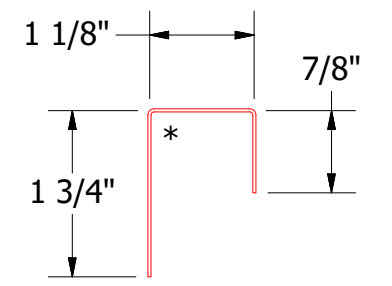

Vertical Panel

MCA270-J Closure

ATAS INTERNATIONAL, INC
 Allentown PA
 610-395-8445
 Mesa AZ
 480-558-7210

TITLE **Rigid Wall Open Top of Wall Detail**

REV. NO.	DATE	DESCRIPTION OF REVISION	BY	APP	DWG. NO.	DR	DATE
						DMR	4/3/2017
					MATERIAL	APP	DATE
					SH. SIZE	B	SCALE
							X:X