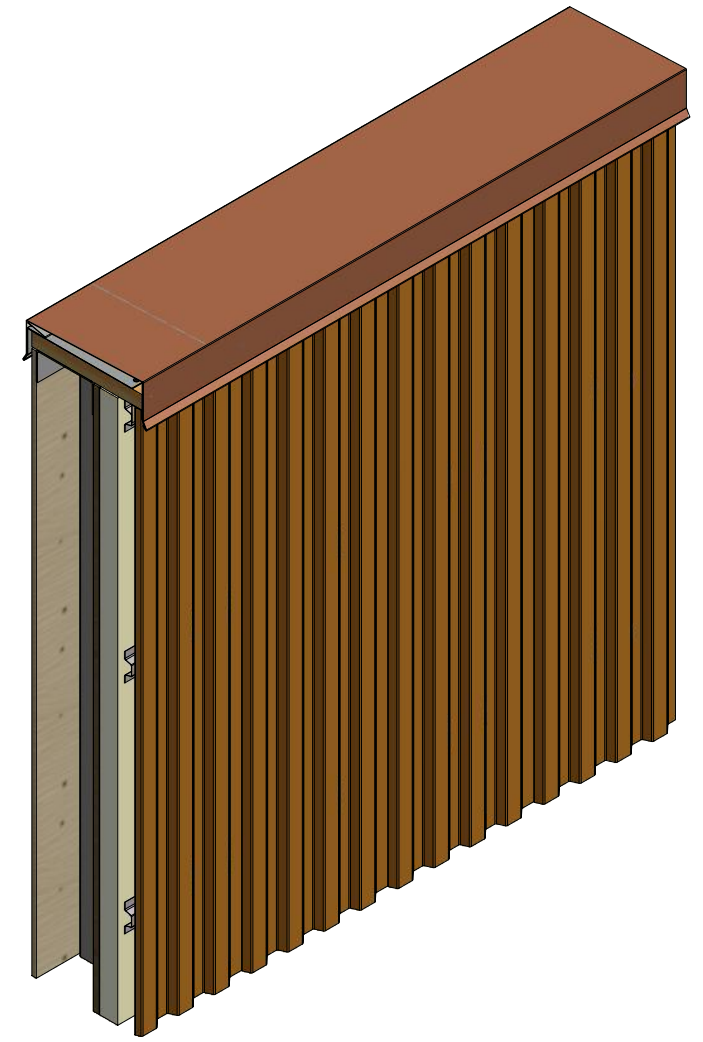

Vertical Panel

MCA270-J Closure

ATAS INTERNATIONAL, INC
 Allentown PA
 610-395-8445
 Mesa AZ
 480-558-7210

TITLE **Rigid Wall Open Top of Wall Detail**

REV. NO.	DATE	DESCRIPTION OF REVISION	BY	APP	DWG. NO.	DR	DATE
						DMR	4/3/2017
					MATERIAL	APP	DATE
					SH. SIZE	B	SCALE
							X:X