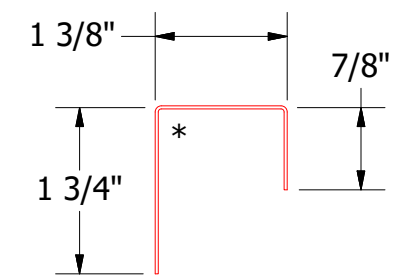

Vertical Panel

BPA270-J Closure

Note: * denotes color side.

ATAS INTERNATIONAL, INC
 Allentown PA
 610-395-8445
 Mesa AZ
 480-558-7210

TITLE
PenumWall Open Top of Wall Detail

					DWG. NO.	DR	DATE
1	4/20/2021	Added color side note.	DMR		APP	DMR	4/24/2017
REV. NO.	DATE	DESCRIPTION OF REVISION	BY	APP	MATERIAL	SH. SIZE	SCALE
						B	X:X