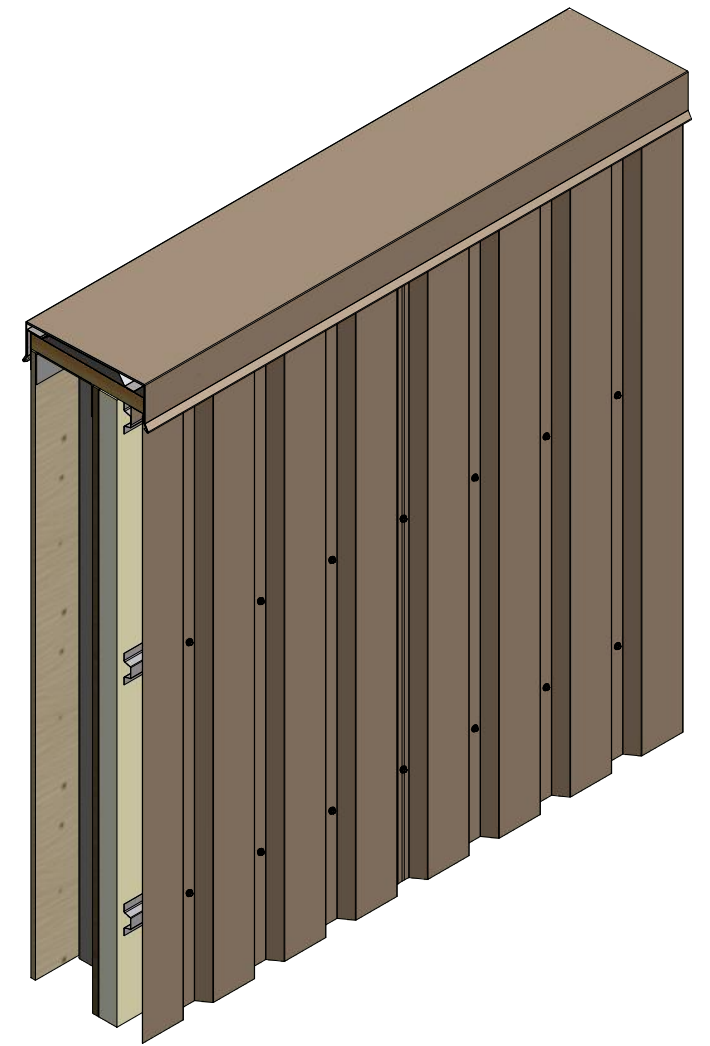

Vertical Panel

BPA270-J Closure

Note: * denotes color side.

ATAS INTERNATIONAL, INC
 Allentown PA
 610-395-8445
 Mesa AZ
 480-558-7210

TITLE
PenumWall Open Top of Wall Detail

					DWG. NO.	DR	DATE
1	4/20/2021	Added color side note.	DMR		APP	DMR	4/24/2017
REV. NO.	DATE	DESCRIPTION OF REVISION	BY	APP	MATERIAL	SH. SIZE	SCALE
						B	X:X