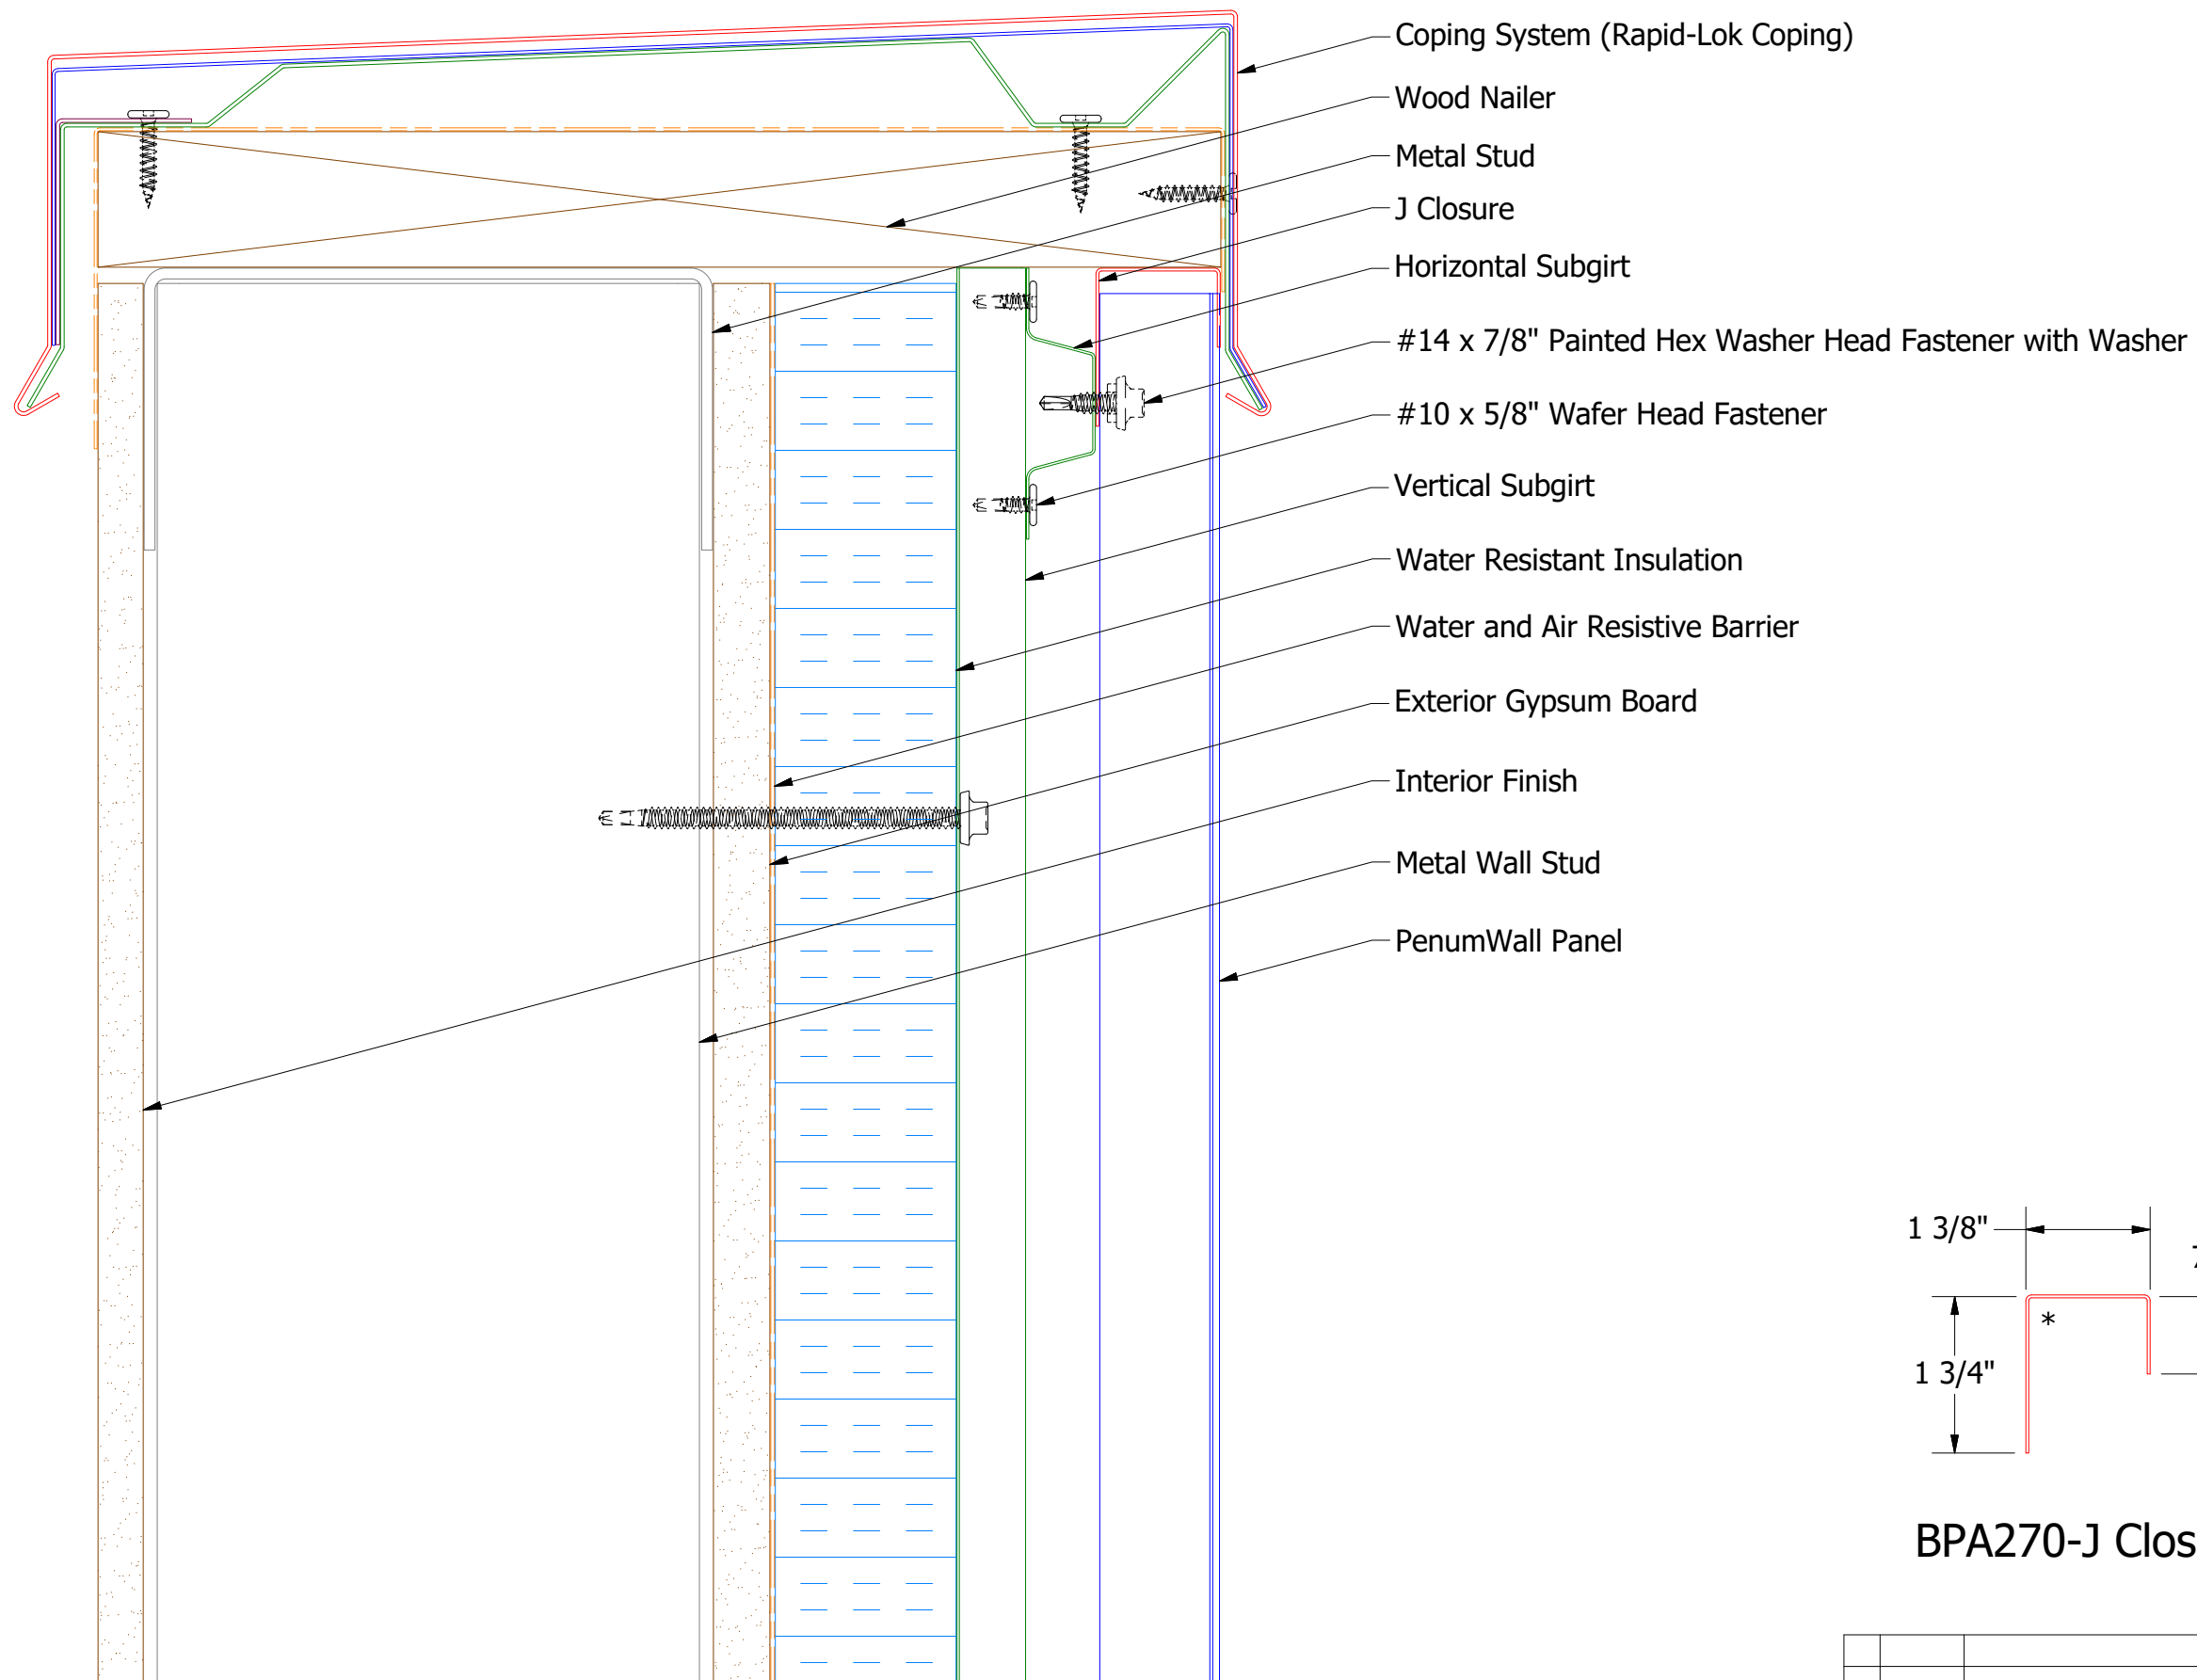

Vertical Panel

BPA270-J Closure

Note: * denotes color side.

ATAS INTERNATIONAL, INC
 Allentown PA
 610-395-8445
 Mesa AZ
 480-558-7210

TITLE
PenumWall Open Top of Wall Detail

					DWG. NO.	DR	DATE
1	4/20/2021	Added color side note.	DMR		APP	DMR	4/24/2017
REV. NO.	DATE	DESCRIPTION OF REVISION	BY	APP	MATERIAL	SH. SIZE	SCALE
						B	X:X