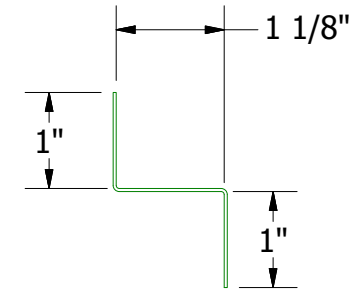

Horizontal Panel

Note: * denotes color side.

BPA681 - Support Z
(if conditions apply)

Flashing
(Field Fabricated From Color Matched Flat Stock)

BPA661-Base Trim

ATAS INTERNATIONAL, INC
Allentown PA
610-395-8445
Mesa AZ
480-558-7210

REV. NO.		DATE	DESCRIPTION OF REVISION	BY	APP	TITLE		
01	4/12/2021		Added Support Z Trim and color side note.	KRK		PenumWall Open Base Detail		
						DWG. NO.	DR	DATE
						MATERIAL	DMR	4/18/2017
						SH. SIZE	B	SCALE
								X:X