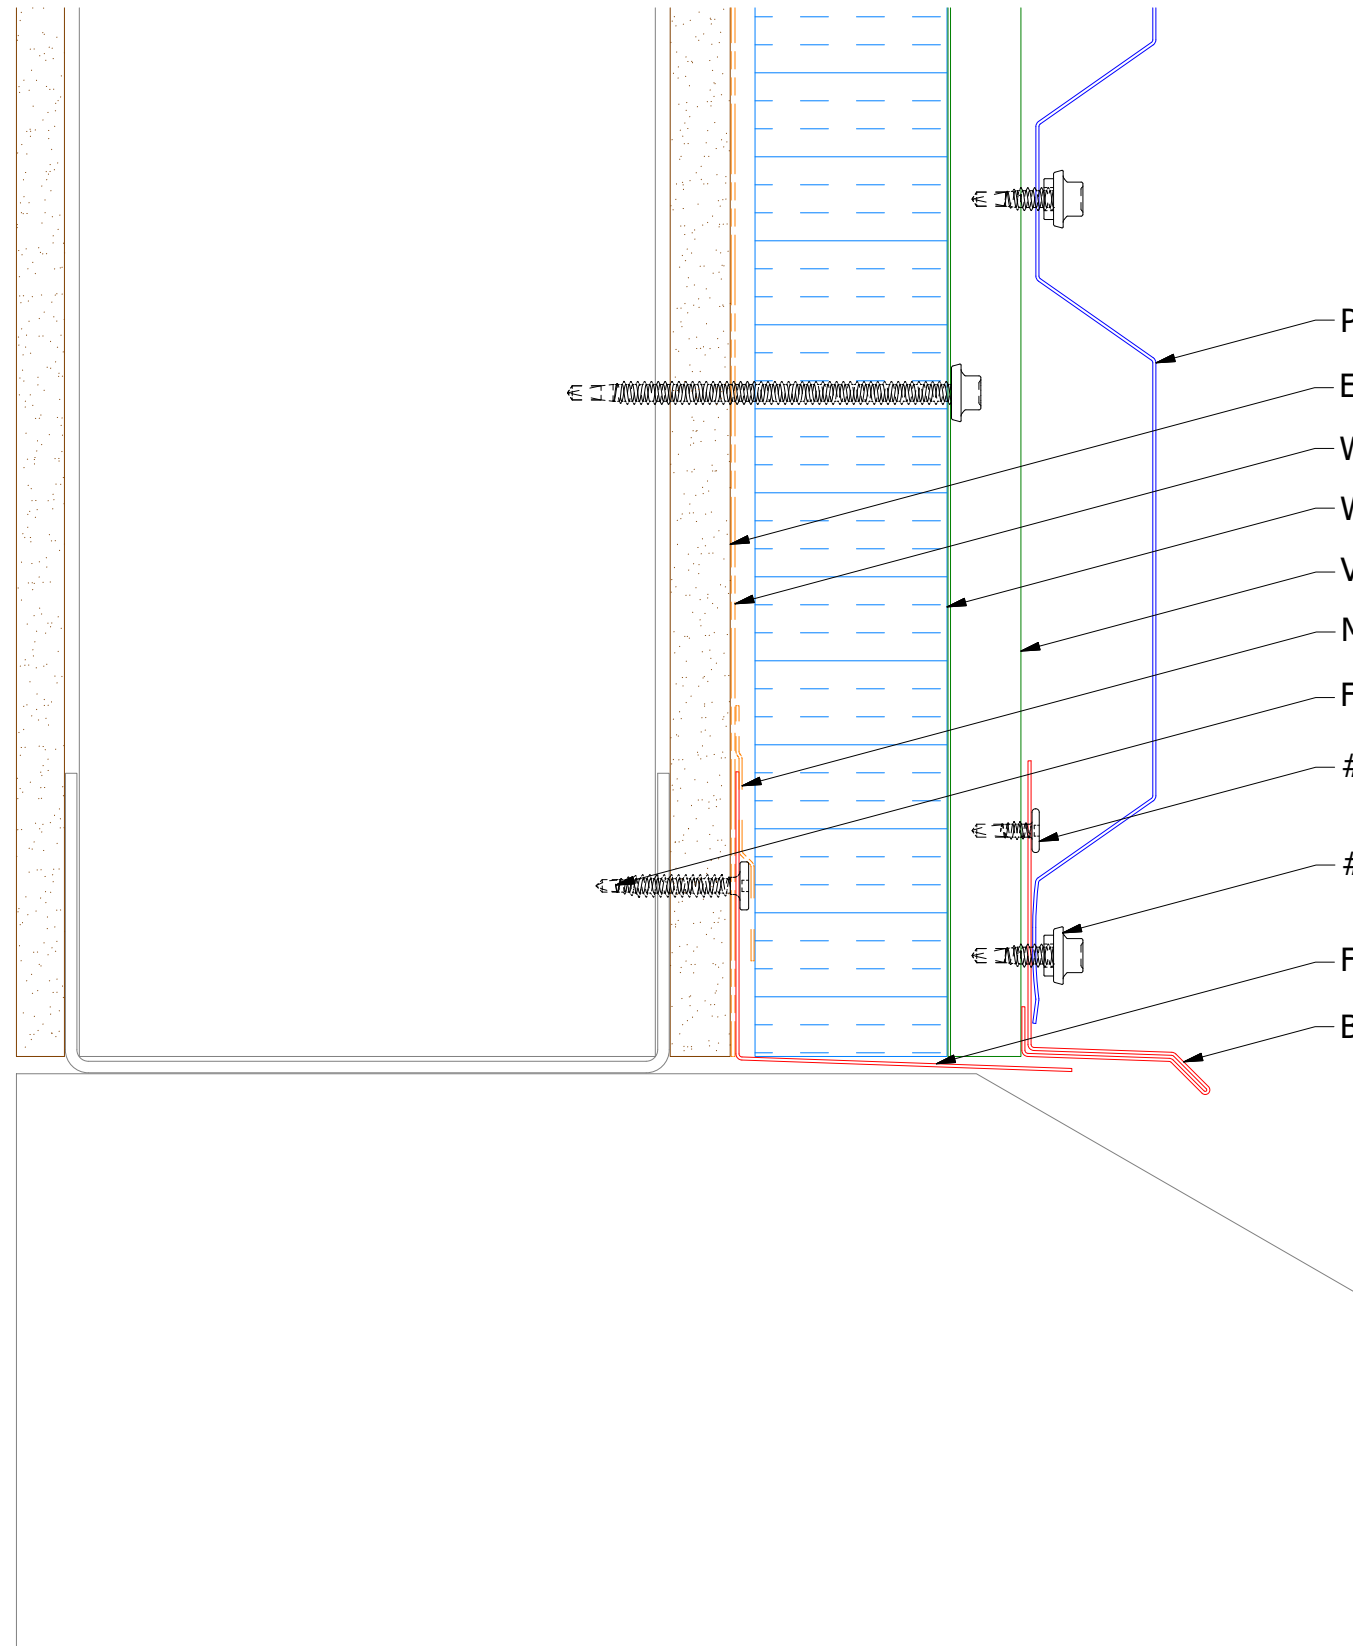

Horizontal Panel

Note: * denotes color side.

BPA681 - Support Z
(if conditions apply)

Flashing
(Field Fabricated From Color Matched Flat Stock)

BPA661-Base Trim

ATAS INTERNATIONAL, INC
Allentown PA
610-395-8445
Mesa AZ
480-558-7210

REV. NO.		DATE	DESCRIPTION OF REVISION	BY	APP	TITLE		
01	4/12/2021		Added Support Z Trim and color side note.	KRK		PenumWall Open Base Detail		
						DWG. NO.	DR	DATE
						MATERIAL	DMR	4/18/2017
						SH. SIZE	B	SCALE
								X:X