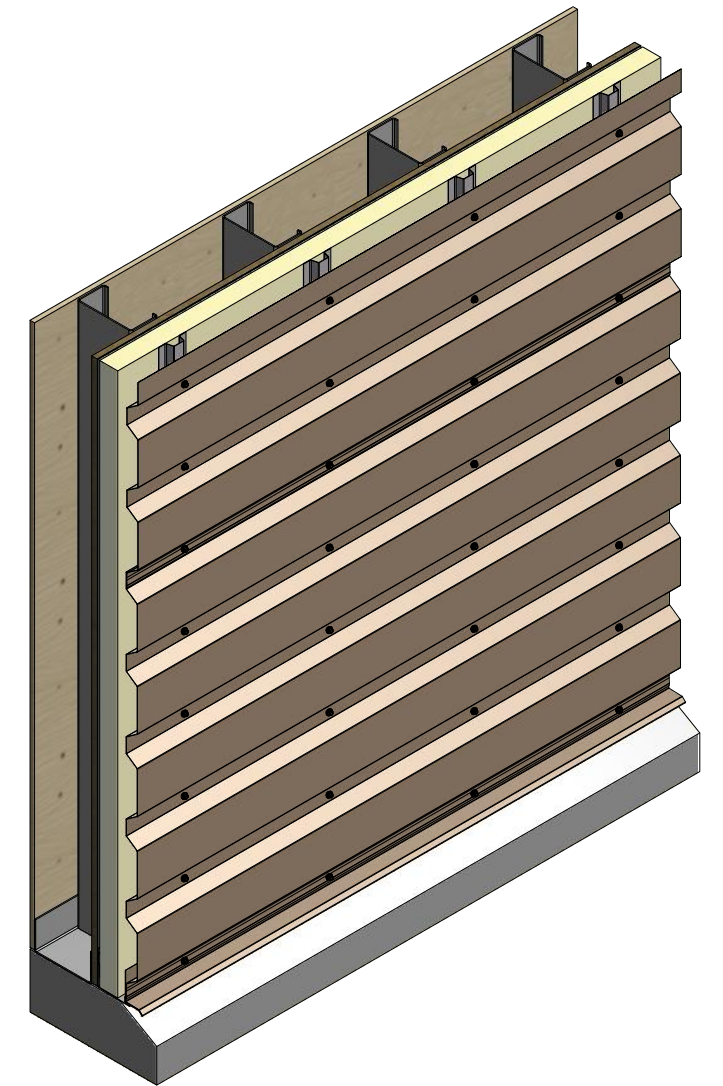

Horizontal Panel

Note: * denotes color side.

BPA681 - Support Z
(if conditions apply)

Flashing
(Field Fabricated From Color Matched Flat Stock)

BPA661-Base Trim

ATAS INTERNATIONAL, INC
Allentown PA
610-395-8445
Mesa AZ
480-558-7210

REV. NO.		DATE	DESCRIPTION OF REVISION	BY	APP	TITLE		
01	4/12/2021		Added Support Z Trim and color side note.	KRK		PenumWall Open Base Detail		
						DWG. NO.	DR	DATE
						MATERIAL	DMR	4/18/2017
						SH. SIZE	B	SCALE
								X:X