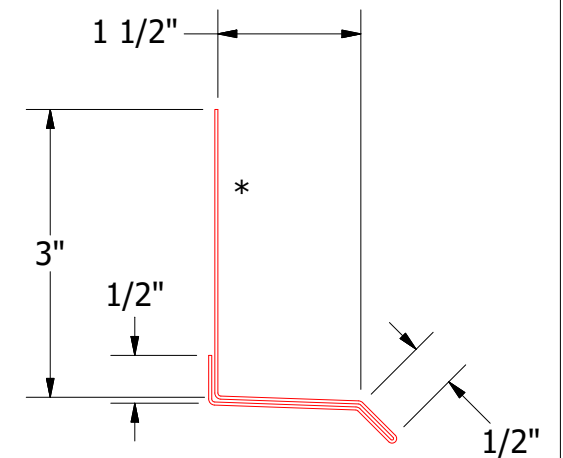

Horizontal Panel

Note: * denotes color side.

BPA681 - Support Z
(if conditions apply)

Flashing
(Field Fabricated From Color Matched Flat Stock)

BPA661-Base Trim

ATAS INTERNATIONAL, INC
Allentown PA
610-395-8445
Mesa AZ
480-558-7210

REV. NO.		DATE	DESCRIPTION OF REVISION	BY	APP	TITLE		
01	4/12/2021		Added Support Z Trim and color side note.	KRK		PenumWall Open Base Detail		
						DWG. NO.	DR	DATE
						MATERIAL	DMR	4/18/2017
						SH. SIZE	B	SCALE
								X:X