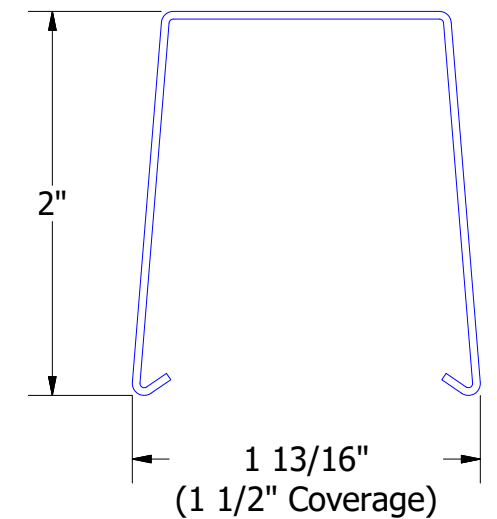

PC Batten

PC Seam

PCS114 - Snap-On PC Seam

PC Seam Clip

PCS900 - 24ga Metallic Coated Steel

PCS903 - 26ga Stainless Steel

PCB900 - PC Batten Clip

PCB001 - Snap-On 1" PC Seam

PCB002 - Snap-On 2" PC Batten

ATAS INTERNATIONAL, INC
Allentown PA
610-395-8445
Mesa AZ
480-558-7210

TITLE PC Snap-On Seam Detail

| | | | | | | | | | |
|----------|------|-------------------------|----|-----|----------|----------|-----|-------|-----------|
| REV. NO. | DATE | DESCRIPTION OF REVISION | BY | APP | DWG. NO. | DR | KRK | DATE | 5/21/2014 |
| | | | | | | APP | | DATE | |
| | | | | | MATERIAL | SH. SIZE | B | SCALE | X:X |