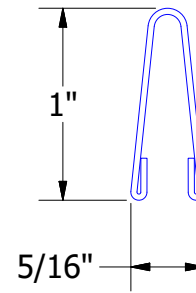

PC Batten

PC Seam

PCS114 - Snap-On PC Seam

PC Seam Clip

PCS900 - 24ga Metallic Coated Steel

PCS903 - 26ga Stainless Steel

PCB900 - PC Batten Clip

PCB001 - Snap-On 1" PC Seam

PCB002 - Snap-On 2" PC Batten

ATAS INTERNATIONAL, INC
Allentown PA
610-395-8445
Mesa AZ
480-558-7210

TITLE PC Snap-On Seam Detail

| | | | | | | | | | |
|----------|------|-------------------------|----|-----|----------|----------|-----|-------|-----------|
| REV. NO. | DATE | DESCRIPTION OF REVISION | BY | APP | DWG. NO. | DR | KRK | DATE | 5/21/2014 |
| | | | | | | APP | | DATE | |
| | | | | | MATERIAL | SH. SIZE | B | SCALE | X:X |