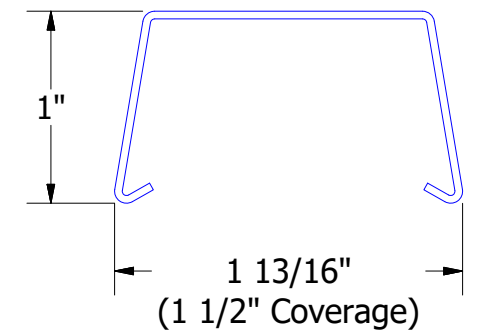

PC Batten

PC Seam

PCS114 - Snap-On PC Seam

PC Seam Clip

PCS900 - 24ga Metallic Coated Steel

PCS903 - 26ga Stainless Steel

PCB900 - PC Batten Clip

PCB001 - Snap-On 1" PC Seam

PCB002 - Snap-On 2" PC Batten

ATAS INTERNATIONAL, INC
Allentown PA
610-395-8445
Mesa AZ
480-558-7210

TITLE PC Snap-On Seam Detail

| | | | | | | | | | |
|----------|------|-------------------------|----|-----|----------|----------|-----|-------|-----------|
| REV. NO. | DATE | DESCRIPTION OF REVISION | BY | APP | DWG. NO. | DR | KRK | DATE | 5/21/2014 |
| | | | | | | APP | | DATE | |
| | | | | | MATERIAL | SH. SIZE | B | SCALE | X:X |