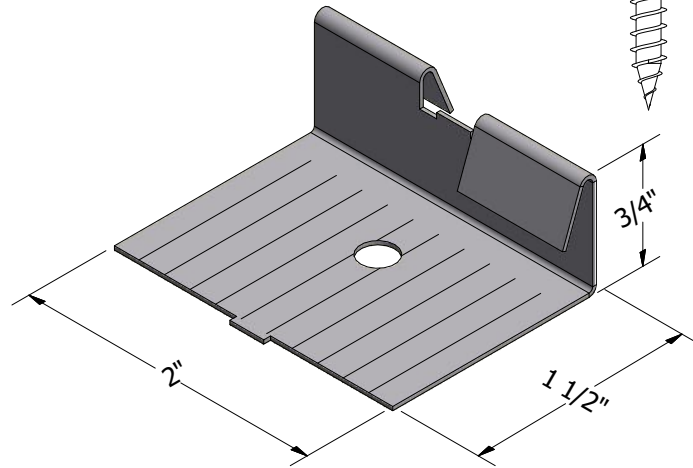

PC Batten

PC Seam

PCS114 - Snap-On PC Seam

PC Seam Clip

PCS900 - 24ga Metallic Coated Steel

PCS903 - 26ga Stainless Steel

PCB900 - PC Batten Clip

PCB001 - Snap-On 1" PC Seam

PCB002 - Snap-On 2" PC Batten

ATAS INTERNATIONAL, INC
Allentown PA
610-395-8445
Mesa AZ
480-558-7210

TITLE PC Snap-On Seam Detail

| | | | | | | | | | |
|----------|------|-------------------------|----|-----|----------|----------|-----|-------|-----------|
| REV. NO. | DATE | DESCRIPTION OF REVISION | BY | APP | DWG. NO. | DR | KRK | DATE | 5/21/2014 |
| | | | | | | APP | | DATE | |
| | | | | | MATERIAL | SH. SIZE | B | SCALE | X:X |