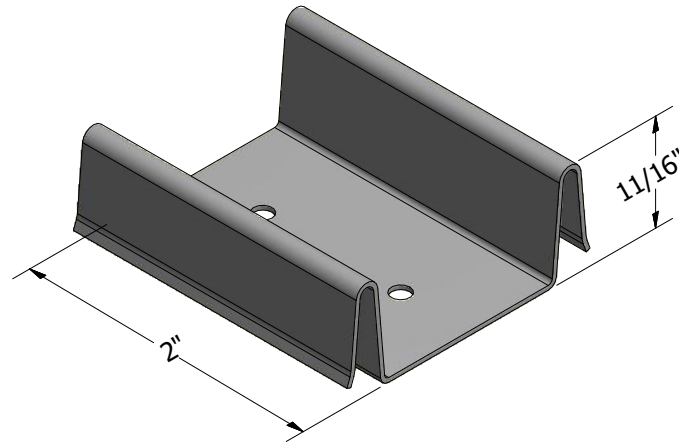

PC Batten

PC Seam

PCS114 - Snap-On PC Seam

PC Seam Clip

PCS900 - 24ga Metallic Coated Steel

PCS903 - 26ga Stainless Steel

PCB900 - PC Batten Clip

PCB001 - Snap-On 1" PC Seam

PCB002 - Snap-On 2" PC Batten

ATAS INTERNATIONAL, INC
Allentown PA
610-395-8445
Mesa AZ
480-558-7210

TITLE PC Snap-On Seam Detail

| | | | | | | | | | |
|----------|------|-------------------------|----|-----|----------|----------|-----|-------|-----------|
| REV. NO. | DATE | DESCRIPTION OF REVISION | BY | APP | DWG. NO. | DR | KRK | DATE | 5/21/2014 |
| | | | | | | APP | | DATE | |
| | | | | | MATERIAL | SH. SIZE | B | SCALE | X:X |