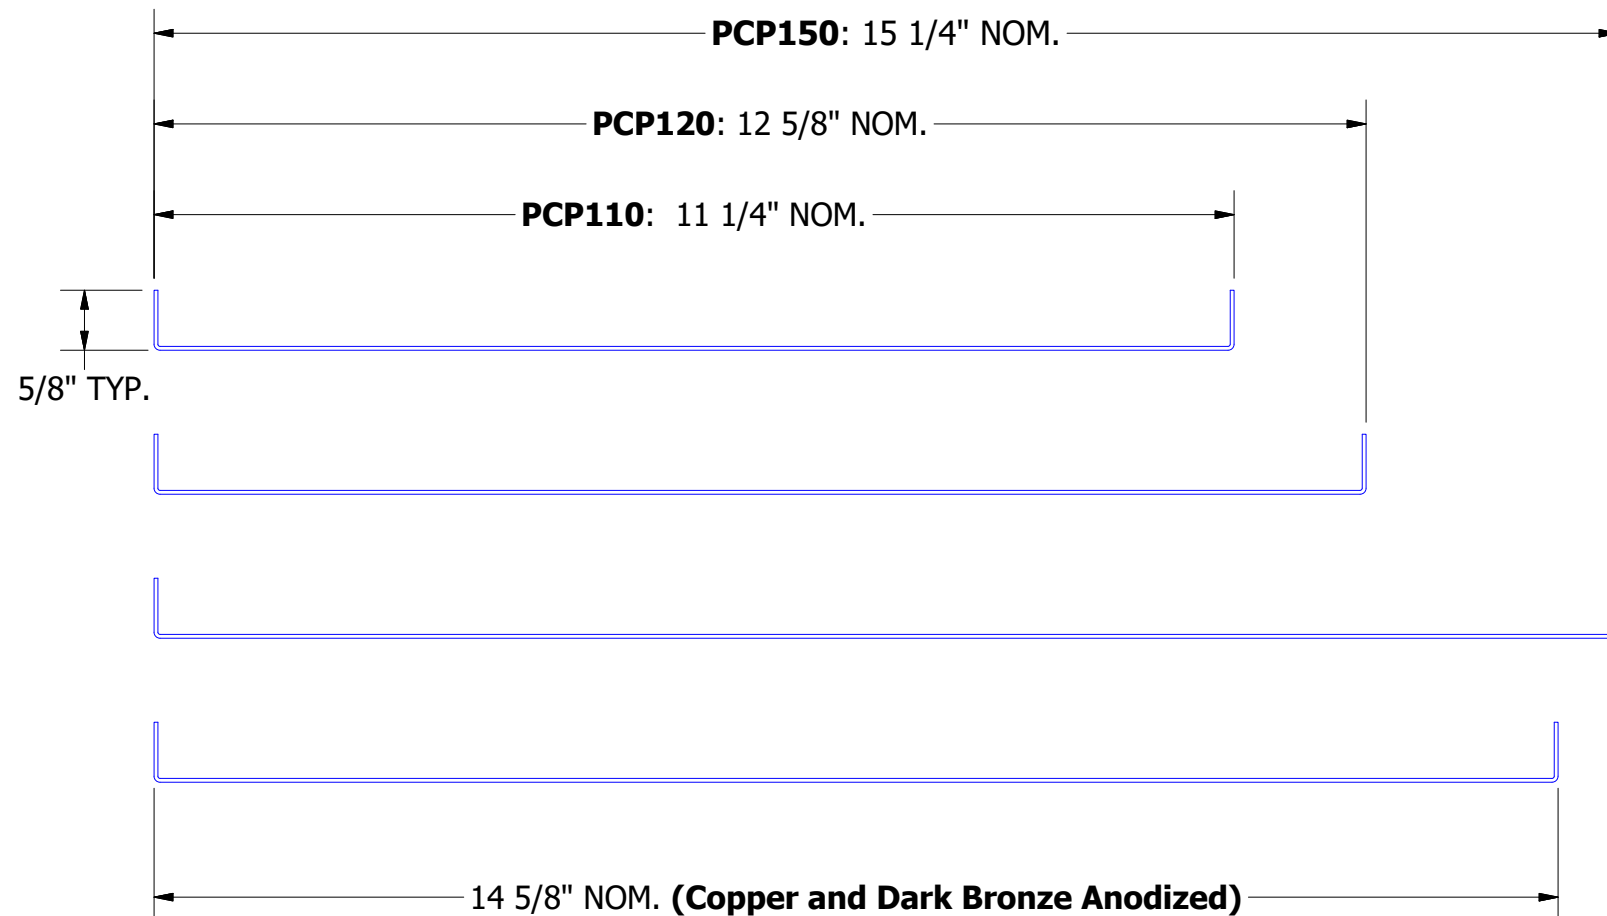

PC Batten

PC Seam

PCS114 - Snap-On PC Seam

PC Seam Clip

PCS900 - 24ga Metallic Coated Steel

PCS903 - 26ga Stainless Steel

PCB900 - PC Batten Clip

PCB001 - Snap-On 1" PC Seam