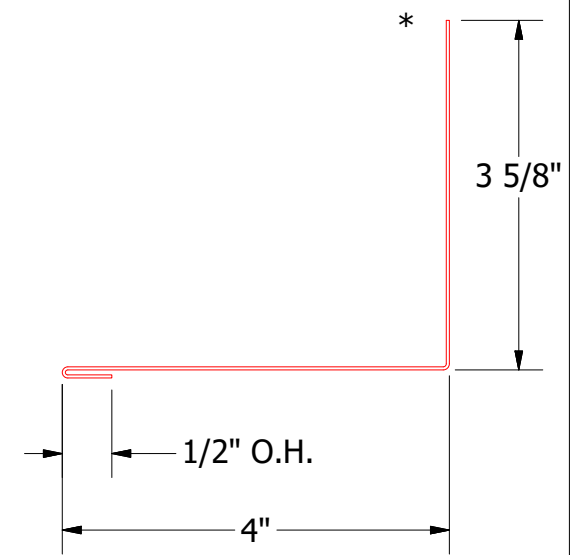

Butyl Tape Detail

Z Closure
PCA910 - 1" Seam and 1" Batten
 D1=1 1/8"
PCA912 - 2" Batten
 D1=2 1/8"

PCA980-Counterflashing

PCA410-Sidewall Trim

 ATAS INTERNATIONAL, INC Allentown PA 610-395-8445 Mesa AZ 480-558-7210		TITLE	
		PC Ending Sidewall Detail	
DWG. NO.	DR	DATE	
	KRK	9/16/2014	
MATERIAL	APP	DATE	
SH. SIZE	B	SCALE	X:X

Note: * denotes color side.

REV. NO.	DATE	DESCRIPTION OF REVISION	BY	APP
1	6/4/2019	Updated Clip Information	AJZ	KRK