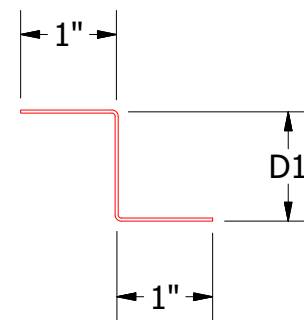

Butyl Tape Detail

Z Closure
PCA910 - 1" Seam and 1" Batten
 D1=1 1/8"
PCA912 - 2" Batten
 D1=2 1/8"

PCA980-Counterflashing

PCA410-Sidewall Trim

 ATAS INTERNATIONAL, INC Allentown PA 610-395-8445 Mesa AZ 480-558-7210		TITLE	
		PC Ending Sidewall Detail	
DWG. NO.	DR	DATE	
	KRK	9/16/2014	
MATERIAL	APP	DATE	
SH. SIZE	B	SCALE	X:X

Note: * denotes color side.

REV. NO.	DATE	DESCRIPTION OF REVISION	BY	APP
1	6/4/2019	Updated Clip Information	AJZ	KRK