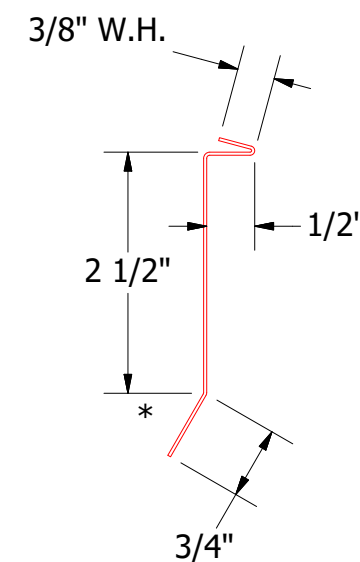

Butyl Tape Detail

Z Closure
PCA910 - 1" Seam and 1" Batten
 D1=1 1/8"
PCA912 - 2" Batten
 D1=2 1/8"

PCA980-Counterflashing

PCA410-Sidewall Trim

 ATAS INTERNATIONAL, INC Allentown PA 610-395-8445 Mesa AZ 480-558-7210		TITLE	
		PC Ending Sidewall Detail	
DWG. NO.	DR	DATE	
	KRK	9/16/2014	
MATERIAL	APP	DATE	
SH. SIZE	B	SCALE	X:X

Note: * denotes color side.

REV. NO.	DATE	DESCRIPTION OF REVISION	BY	APP
1	6/4/2019	Updated Clip Information	AJZ	KRK