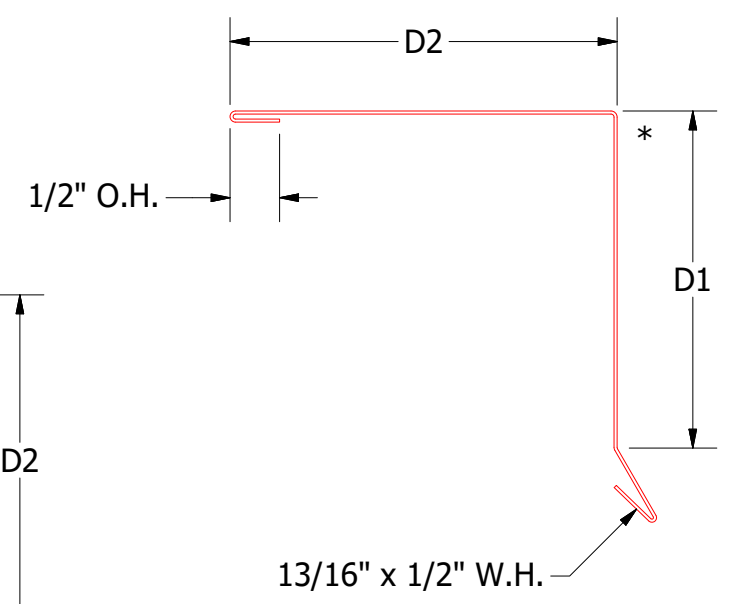

Butyl Tape Detail

Z Closure
PCA910 - 1" Seam and 1" Batten
 D1=1 1/8"
PCA912 - 2" Batten
 D1=2 1/8"

Gable Starter Cleat
PCA211 - 1" Seam and 1" Batten
 D1=1 5/16" / D2=3 7/16"
PCA214 - 2" Batten
 D1=2 5/16" / D2=4 7/16"

Gable Trim Cap
PCA210 - 1" Seam and 1" Batten
 D1=3 1/2" / D2=4"
PCA212 - 2" Batten
 D1=4 1/2" / D2=5 1/2"

PC Ending Gable Detail

REV. NO.		DATE	DESCRIPTION OF REVISION	BY	APP	TITLE	
1	6/4/2019		Updated Clip Information	AJZ	KRK	DWG. NO.	PC Ending Gable Detail
						DR	KRK
						APP	KRK
						DATE	9/16/2014
						SH. SIZE	B
						SCALE	X:X

Note: * denotes color side.