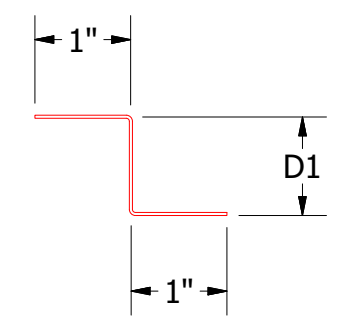

Butyl Tape Detail

Z Closure
PCA910 - 1" Seam and 1" Batten
 D1=1 1/8"
PCA912 - 2" Batten
 D1=2 1/8"

Gable Starter Cleat
PCA211 - 1" Seam and 1" Batten
 D1=1 5/16" / D2=3 7/16"
PCA214 - 2" Batten
 D1=2 5/16" / D2=4 7/16"

Gable Trim Cap
PCA210 - 1" Seam and 1" Batten
 D1=3 1/2" / D2=4"
PCA212 - 2" Batten
 D1=4 1/2" / D2=5 1/2"

PC Ending Gable Detail

REV. NO.		DATE	DESCRIPTION OF REVISION	BY	APP	TITLE	
1	6/4/2019		Updated Clip Information	AJZ	KRK	DWG. NO.	PC Ending Gable Detail
						DR	KRK
						APP	KRK
						DATE	9/16/2014
						SH. SIZE	B
						SCALE	X:X

Note: * denotes color side.