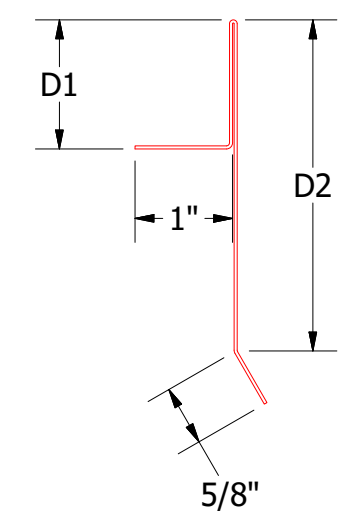

Butyl Tape Detail

Z Closure
PCA910 - 1" Seam and 1" Batten
 D1=1 1/8"
PCA912 - 2" Batten
 D1=2 1/8"

Gable Starter Cleat
PCA211 - 1" Seam and 1" Batten
 D1=1 5/16" / D2=3 7/16"
PCA214 - 2" Batten
 D1=2 5/16" / D2=4 7/16"

Gable Trim Cap
PCA210 - 1" Seam and 1" Batten
 D1=3 1/2" / D2=4"
PCA212 - 2" Batten
 D1=4 1/2" / D2=5 1/2"

PC Ending Gable Detail

REV. NO.		DATE	DESCRIPTION OF REVISION	BY	APP	TITLE	
1	6/4/2019		Updated Clip Information	AJZ	KRK	DWG. NO.	PC Ending Gable Detail
						DR	KRK
						APP	KRK
						DATE	9/16/2014
						SH. SIZE	B
						SCALE	X:X

Note: * denotes color side.