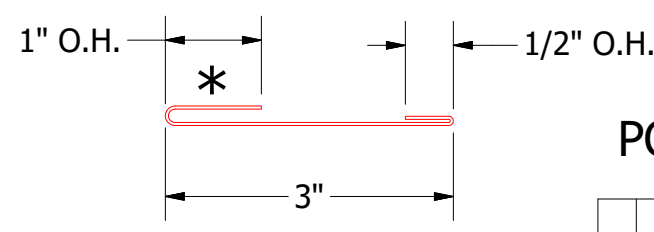

SFC999-Curved Sidewall Trim

PCA980-Counterflashing

PCA962-Utility Cleat

ATAS INTERNATIONAL, INC Allentown PA 610-395-8445 Mesa AZ 480-558-7210		TITLE	
		PC Curved Sidewall Detail	
DWG. NO.	DR	DATE	
	KRK	9/19/2014	
REV. NO.	APP	DATE	
1			
DATE	DESCRIPTION OF REVISION	BY	APP
6/4/2019	Updated Clip Information	AJZ	KRK
		SH. SIZE	SCALE
		B	X:X

Note: * denotes color side.

REV. NO.	DATE	DESCRIPTION OF REVISION	BY	APP
1	6/4/2019	Updated Clip Information	AJZ	KRK