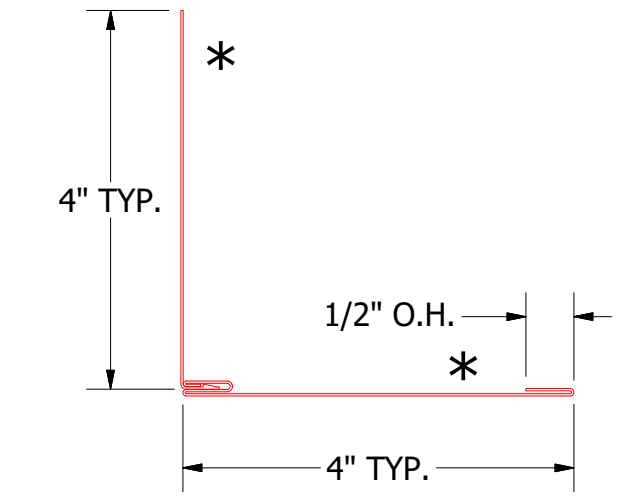

SFC999-Curved Sidewall Trim

PCA980-Counterflashing

PCA962-Utility Cleat

ATAS INTERNATIONAL, INC Allentown PA 610-395-8445 Mesa AZ 480-558-7210		TITLE	
		PC Curved Sidewall Detail	
DWG. NO.	DR	DATE	
	KRK	9/19/2014	
REV. NO.	APP	DATE	
1			
DATE	DESCRIPTION OF REVISION	BY	APP
6/4/2019	Updated Clip Information	AJZ	KRK
		SH. SIZE	SCALE
		B	X:X

Note: * denotes color side.

REV. NO.	DATE	DESCRIPTION OF REVISION	BY	APP
1	6/4/2019	Updated Clip Information	AJZ	KRK