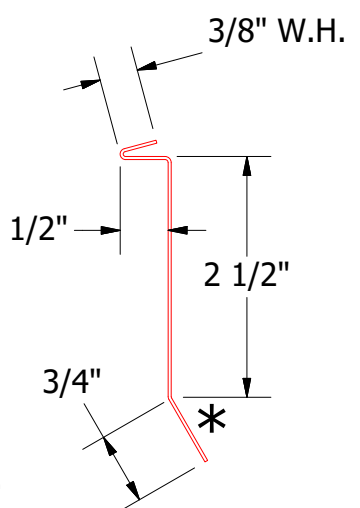

SFC999-Curved Sidewall Trim

PCA980-Counterflashing

PCA962-Utility Cleat

ATAS INTERNATIONAL, INC Allentown PA 610-395-8445 Mesa AZ 480-558-7210		TITLE	
		PC Curved Sidewall Detail	
DWG. NO.	DR	DATE	
	KRK	9/19/2014	
REV. NO.	APP	DATE	
1			
DATE	DESCRIPTION OF REVISION	BY	APP
6/4/2019	Updated Clip Information	AJZ	KRK
		SH. SIZE	SCALE
		B	X:X

Note: * denotes color side.

REV. NO.	DATE	DESCRIPTION OF REVISION	BY	APP
1	6/4/2019	Updated Clip Information	AJZ	KRK