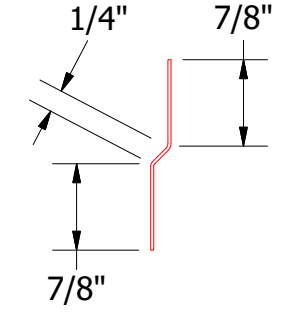

Curved Gable Trim

Joggle Cleat
(Install 6" length of cleat at a max 16" O.C.)

Utility Cleat

Butyl Tape

ATA-Shield

PC panel

Plywood Substrate

PC Seam Clip

#10-13 x 1" Wafer Head Screw

Trim Board

PCA962-Utility Cleat

PCA975-Joggle Cleat

SFC999-Curved Gable Trim

Note: * denotes color side.

REV. NO.		DATE	DESCRIPTION OF REVISION	BY	APP	TITLE	
1	6/4/2019		Updated Clip Information	AJZ	KRK	PC Curved Gable Detail	
						DWG. NO.	DR
							KRK
						DATE	9/18/2014
						DATE	
						SH. SIZE	B
						SCALE	X:X