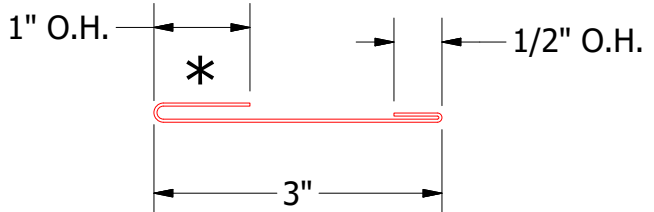

Curved Gable Trim

Joggle Cleat
(Install 6" length of cleat at a max 16" O.C.)

Utility Cleat

Butyl Tape

ATA-Shield

PC panel

Plywood Substrate

PC Seam Clip

#10-13 x 1" Wafer Head Screw

Trim Board

PCA962-Utility Cleat

PCA975-Joggle Cleat

SFC999-Curved Gable Trim

Note: * denotes color side.

REV. NO.		DATE	DESCRIPTION OF REVISION	BY	APP	TITLE	
1	6/4/2019		Updated Clip Information	AJZ	KRK	PC Curved Gable Detail	
						DWG. NO.	DR
							KRK
						DATE	9/18/2014
						DATE	
						SH. SIZE	B
						SCALE	X:X