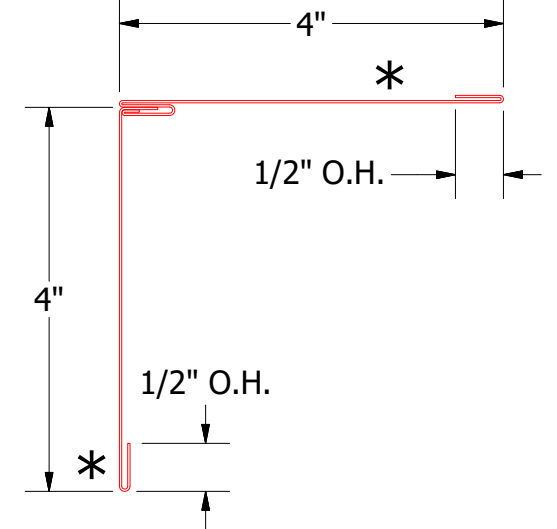

Curved Gable Trim

Joggle Cleat
(Install 6" length of cleat at a max 16" O.C.)

Utility Cleat

Butyl Tape

ATA-Shield

PC panel

Plywood Substrate

PC Seam Clip

#10-13 x 1" Wafer Head Screw

Trim Board

PCA962-Utility Cleat

PCA975-Joggle Cleat

SFC999-Curved Gable Trim

Note: * denotes color side.

REV. NO.		DATE	DESCRIPTION OF REVISION	BY	APP	TITLE	
1	6/4/2019		Updated Clip Information	AJZ	KRK	PC Curved Gable Detail	
						DWG. NO.	DR
							KRK
						DATE	9/18/2014
						DATE	
						SH. SIZE	B
						SCALE	X:X