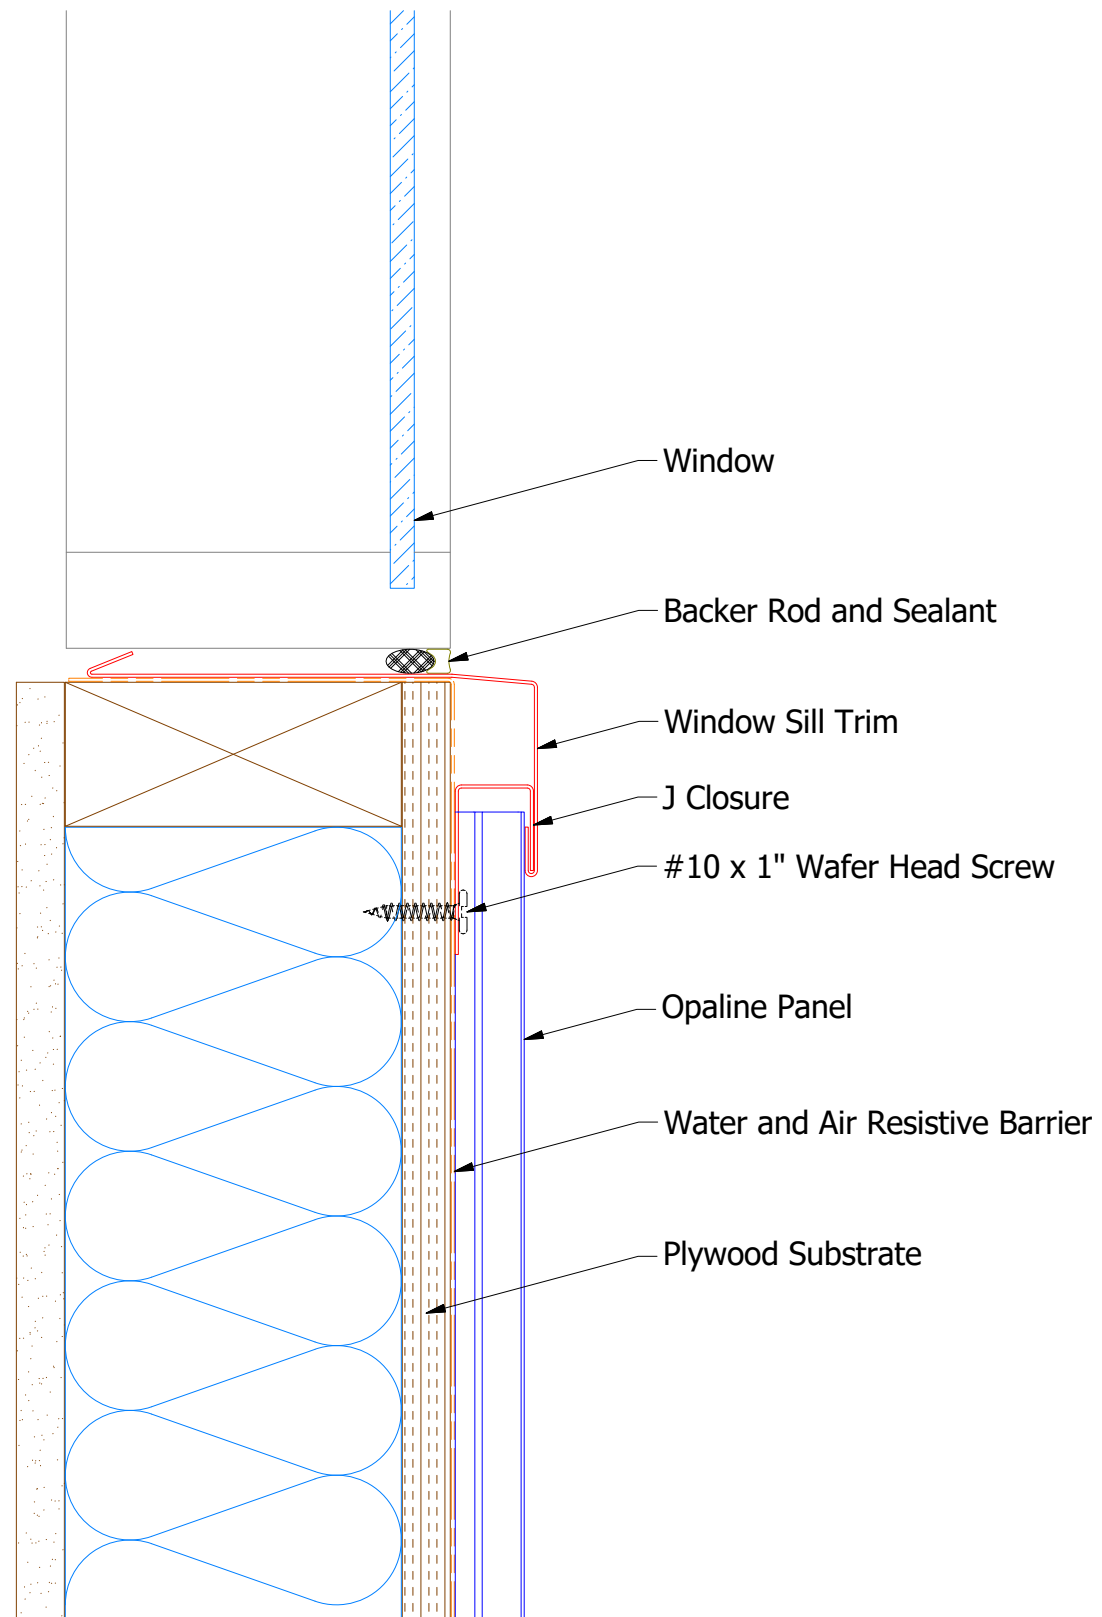

Vertical Panel

OPA670 - Window Sill Trim

OPA270 - J Closure

Note: * denotes color side.

ATAS ATAS INTERNATIONAL, INC
 Allentown PA
 610-395-8445
 Mesa AZ
 480-558-7210

TITLE				Opaline Window Sill Detail	
DWG. NO.		DR MBP		DATE 7/7/2016	
MATERIAL		APP DAS		DATE 7/28/16	
REV. NO.		SH. SIZE B		SCALE X:X	