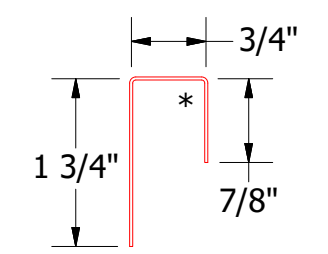

Vertical Panel

OPA670 - Window Sill Trim

OPA270 - J Closure

Note: * denotes color side.

ATAS ATAS INTERNATIONAL, INC
 Allentown PA
 610-395-8445
 Mesa AZ
 480-558-7210

TITLE				Opaline Window Sill Detail	
DWG. NO.		DR MBP		DATE 7/7/2016	
MATERIAL		APP DAS		DATE 7/28/16	
REV. NO.		SH. SIZE B		SCALE X:X	