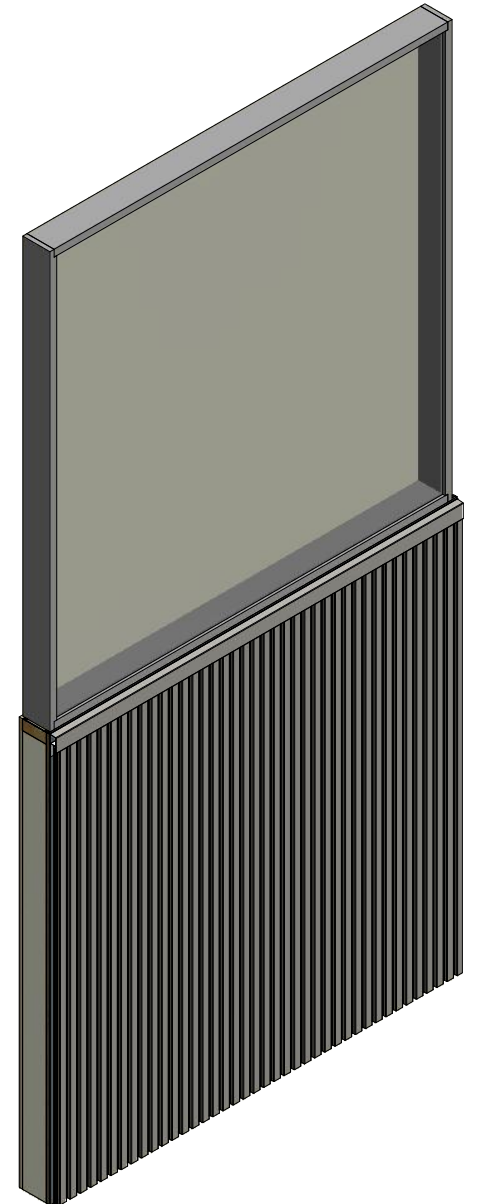

Vertical Panel

OPA670 - Window Sill Trim

OPA270 - J Closure

Note: * denotes color side.

ATAS ATAS INTERNATIONAL, INC
 Allentown PA
 610-395-8445
 Mesa AZ
 480-558-7210

TITLE				Opaline Window Sill Detail	
DWG. NO.		DR MBP		DATE 7/7/2016	
MATERIAL		APP DAS		DATE 7/28/16	
REV. NO.		SH. SIZE B		SCALE X:X	