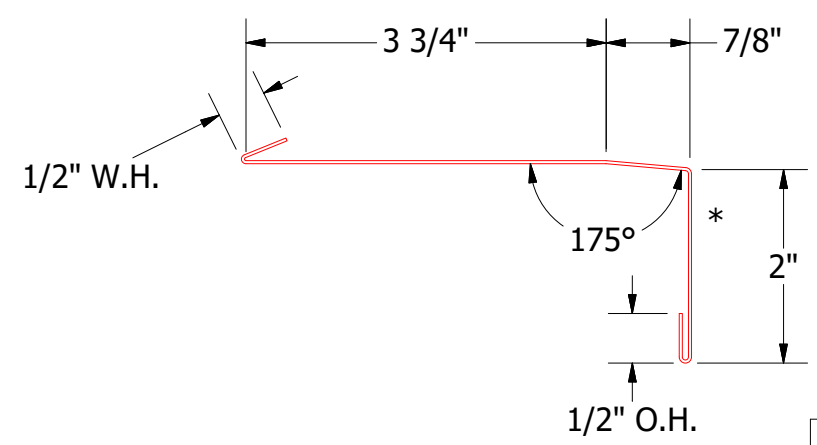

Vertical Panel

OPA670 - Window Sill Trim

OPA270 - J Closure

Note: * denotes color side.

ATAS ATAS INTERNATIONAL, INC
 Allentown PA
 610-395-8445
 Mesa AZ
 480-558-7210

TITLE				Opaline Window Sill Detail	
DWG. NO.		DR MBP		DATE 7/7/2016	
MATERIAL		APP DAS		DATE 7/28/16	
REV. NO.		SH. SIZE B		SCALE X:X	