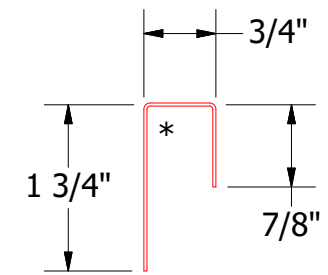

# Vertical Panel

OPA270-J Closure

**ATAS INTERNATIONAL, INC**  
 Allentown PA  
 610-395-8445  
 Mesa AZ  
 480-558-7210

TITLE **Opaline Open Top of Wall Detail**

REV. NO.	DATE	DESCRIPTION OF REVISION	BY	APP	DWG. NO.	DR	DATE
						DMR	10/13/2016
					MATERIAL	APP	DATE
					SH. SIZE	B	SCALE X:X