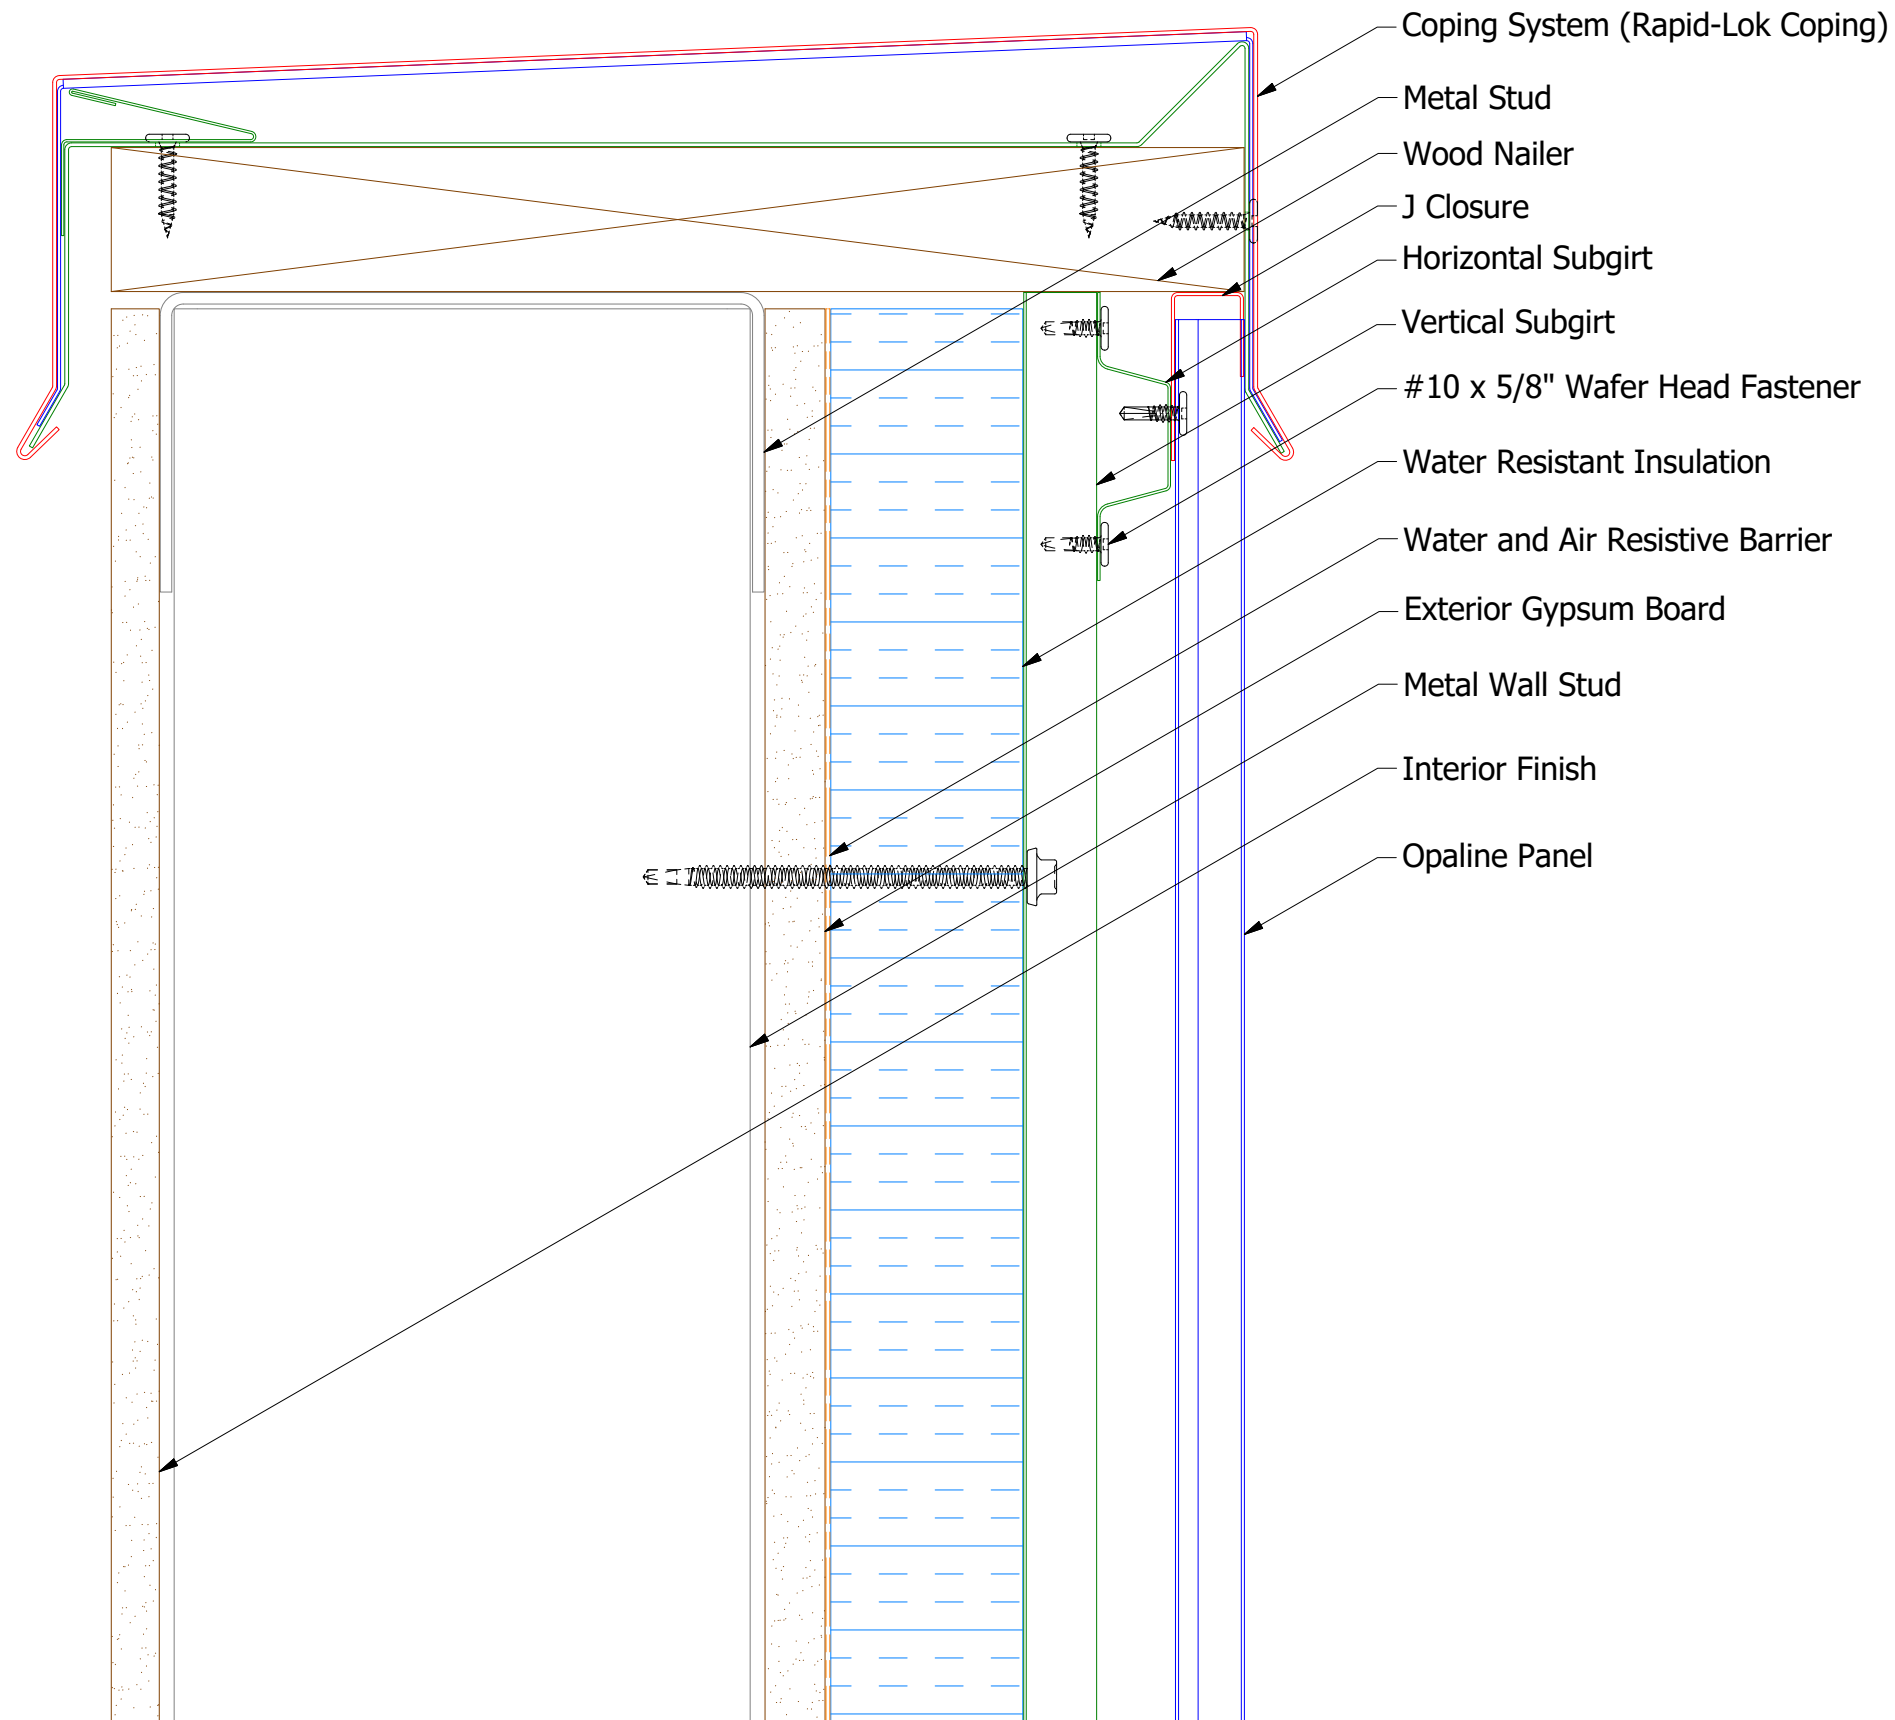

# Vertical Panel

OPA270-J Closure

**ATAS INTERNATIONAL, INC**  
 Allentown PA  
 610-395-8445  
 Mesa AZ  
 480-558-7210

TITLE **Opaline Open Top of Wall Detail**

REV. NO.	DATE	DESCRIPTION OF REVISION	BY	APP	DWG. NO.	DR	DATE
						DMR	10/13/2016
					MATERIAL	APP	DATE
					SH. SIZE	B	SCALE X:X