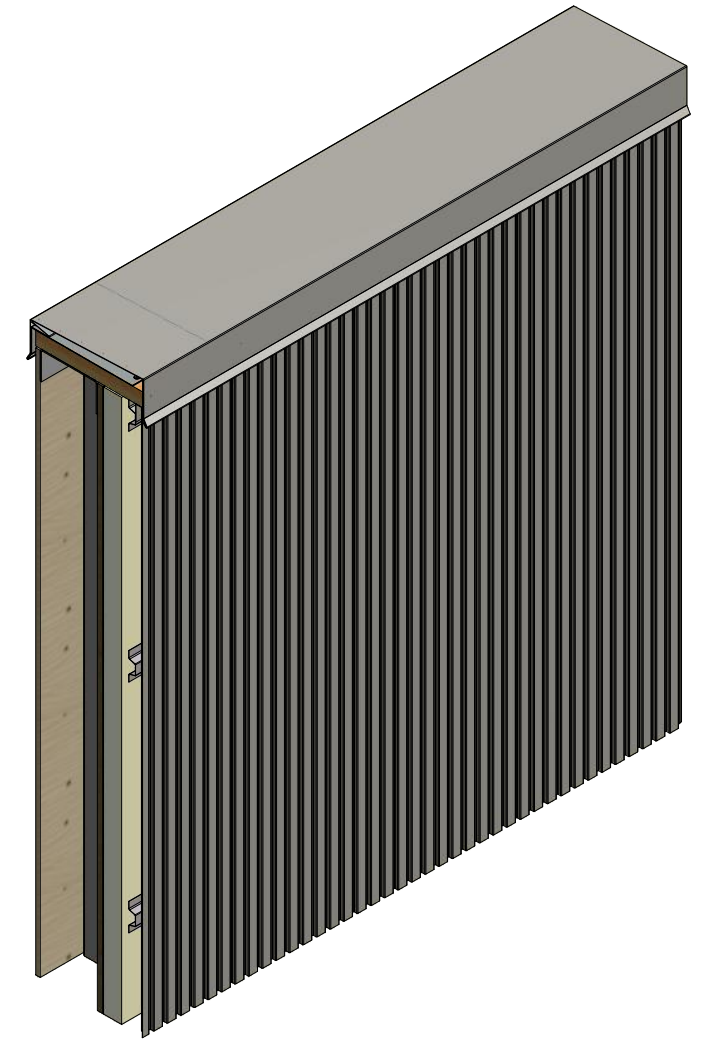

# Vertical Panel

OPA270-J Closure

**ATAS INTERNATIONAL, INC**  
 Allentown PA  
 610-395-8445  
 Mesa AZ  
 480-558-7210

TITLE **Opaline Open Top of Wall Detail**

REV. NO.	DATE	DESCRIPTION OF REVISION	BY	APP	DWG. NO.	DR	DATE
						DMR	10/13/2016
					MATERIAL	APP	DATE
					SH. SIZE	B	SCALE X:X