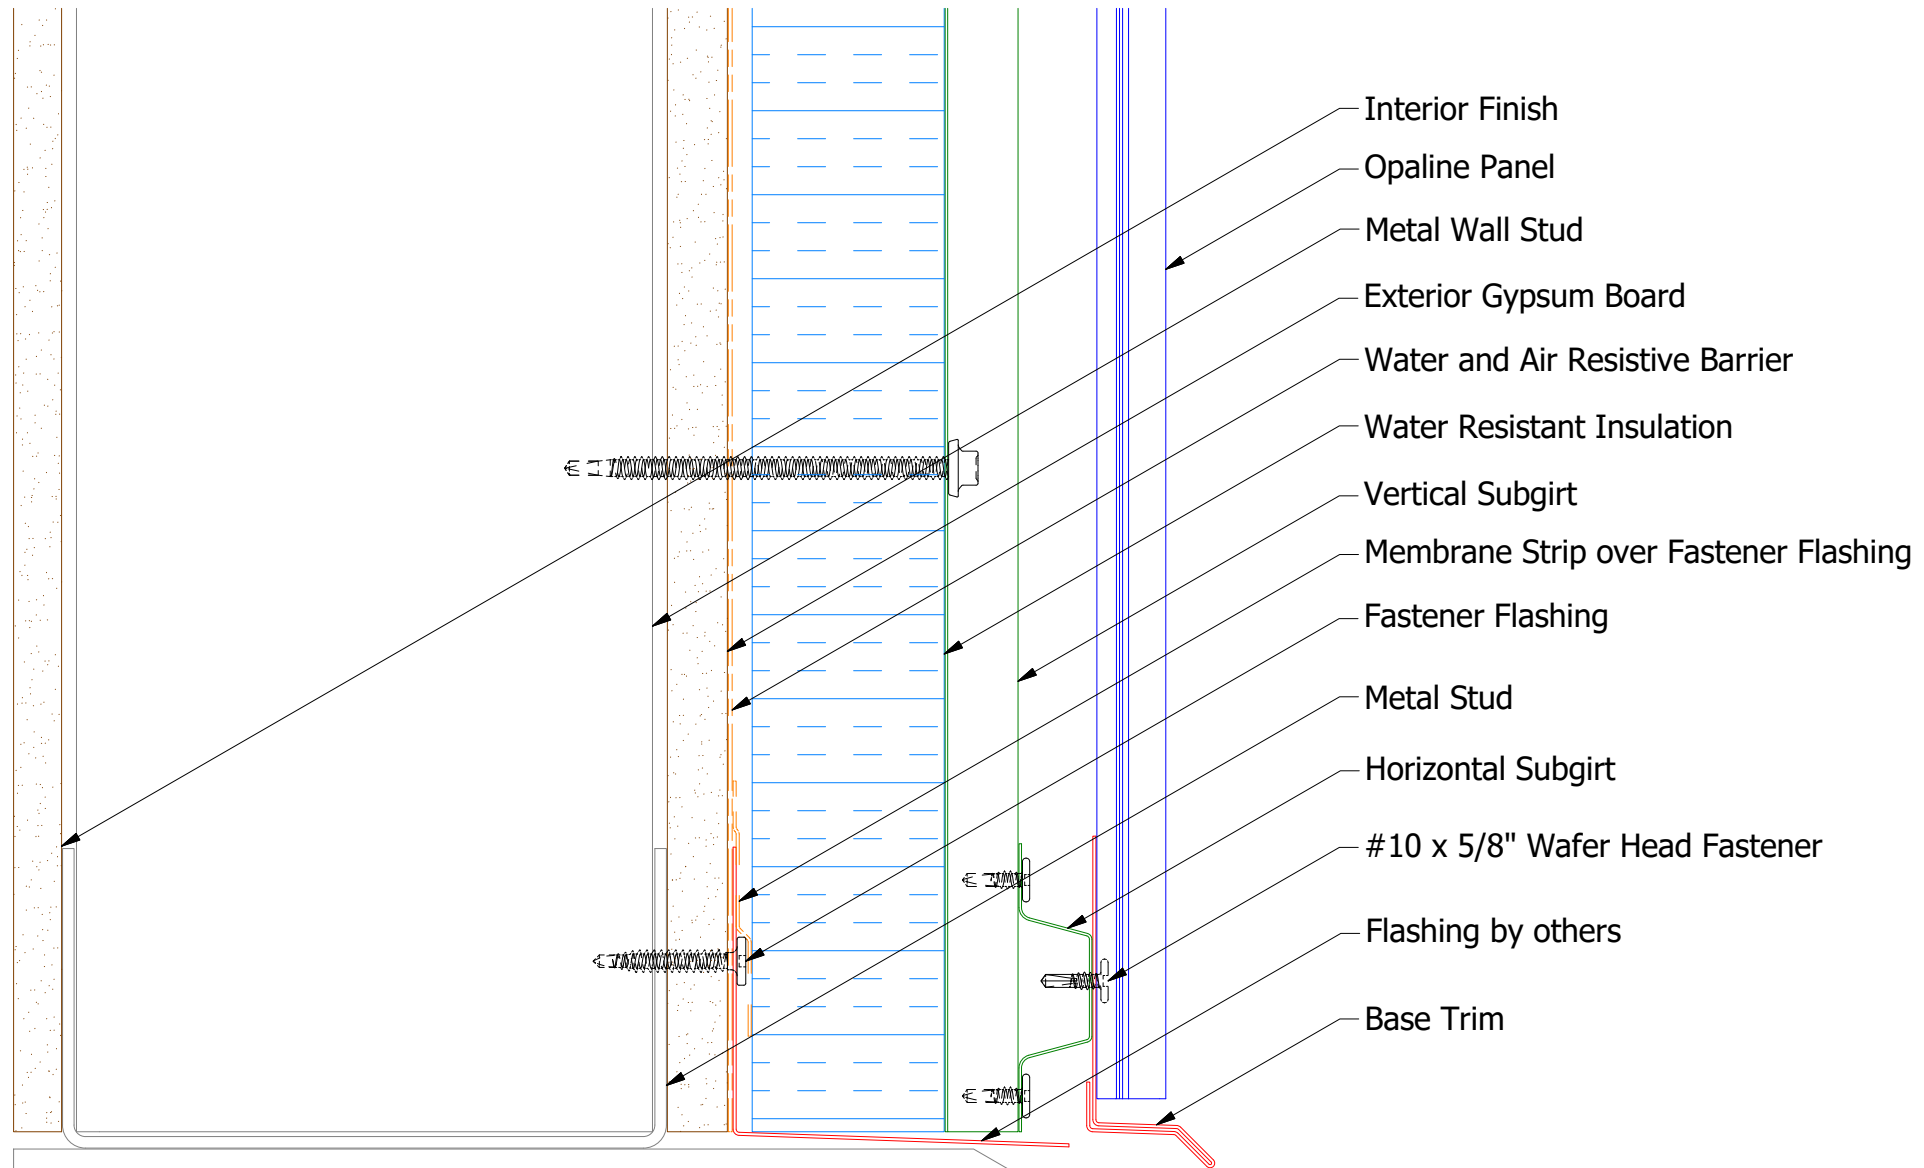

# Vertical Panel

**Flashing**  
(Field Fabricated from Color Matched Flat Stock)

**OPA661-Base Trim**

**ATAS INTERNATIONAL, INC**  
 Allentown PA  
 610-395-8445  
 Mesa AZ  
 480-558-7210

TITLE				Opaline Open Base Detail	
DWG. NO.		DR		DATE	
		DMR		10/5/2016	
MATERIAL		APP		DATE	
		SH. SIZE		SCALE	
		B		X:X	

REV. NO.	DATE	DESCRIPTION OF REVISION	BY	APP