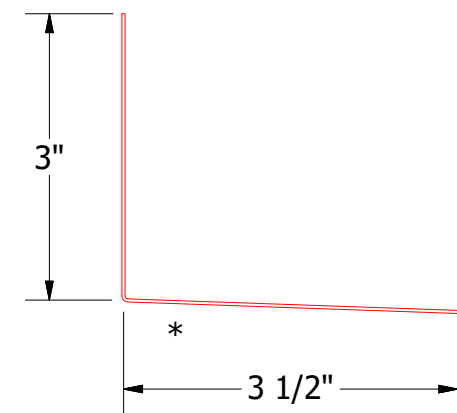

# Vertical Panel

**Flashing**  
(Field Fabricated from Color Matched Flat Stock)

**OPA661-Base Trim**

**ATAS INTERNATIONAL, INC**  
 Allentown PA  
 610-395-8445  
 Mesa AZ  
 480-558-7210

TITLE				Opaline Open Base Detail	
DWG. NO.		DR		DATE	
		DMR		10/5/2016	
MATERIAL		APP		DATE	
		SH. SIZE		SCALE	
		B		X:X	