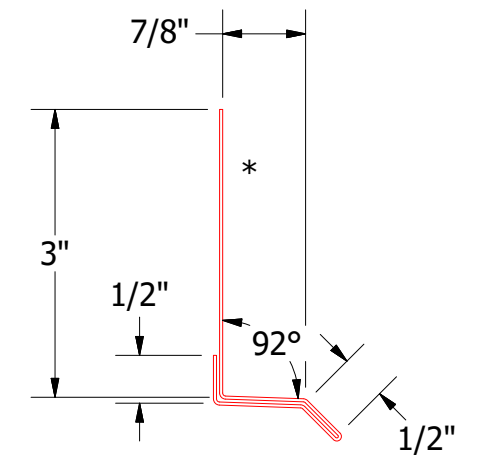

# Vertical Panel

**Flashing**  
(Field Fabricated from Color Matched Flat Stock)

**OPA661-Base Trim**

**ATAS INTERNATIONAL, INC**  
 Allentown PA  
 610-395-8445  
 Mesa AZ  
 480-558-7210

TITLE				Opaline Open Base Detail	
DWG. NO.		DR		DATE	
		DMR		10/5/2016	
MATERIAL		APP		DATE	
		SH. SIZE		SCALE	
		B		X:X	