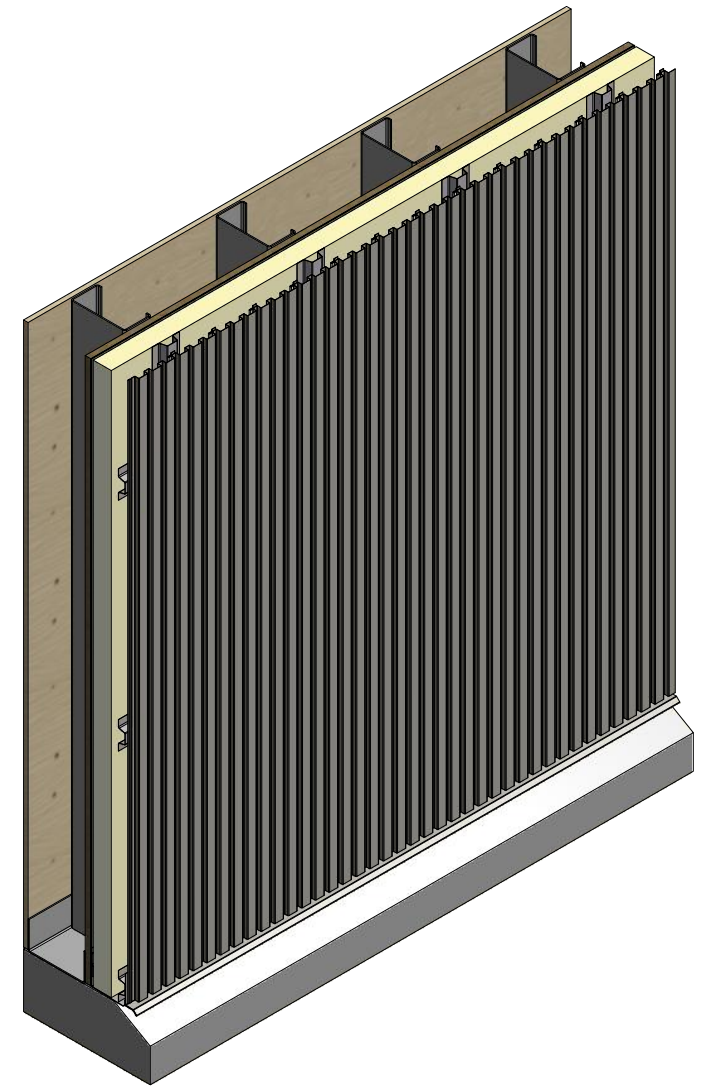

# Vertical Panel

**Flashing**  
(Field Fabricated from Color Matched Flat Stock)

**OPA661-Base Trim**

**ATAS INTERNATIONAL, INC**  
 Allentown PA  
 610-395-8445  
 Mesa AZ  
 480-558-7210

TITLE				Opaline Open Base Detail	
DWG. NO.		DR		DATE	
		DMR		10/5/2016	
MATERIAL		APP		DATE	
		SH. SIZE		SCALE	
		B		X:X	