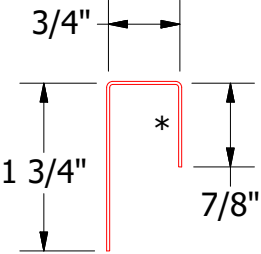

# Vertical Panel

OPA270 - J Closure

**ATAS INTERNATIONAL, INC**  
 Allentown PA  
 610-395-8445  
 Mesa AZ  
 480-558-7210

TITLE				Opaline Top of Wall Detail			
DWG. NO.		DR		DATE		7/6/2016	
		MBP		DATE		8/1/16	
MATERIAL		APP		SH. SIZE		SCALE	
		DAS		B		X:X	

Note: \* denotes color side.

REV. NO.	DATE	DESCRIPTION OF REVISION	BY	APP