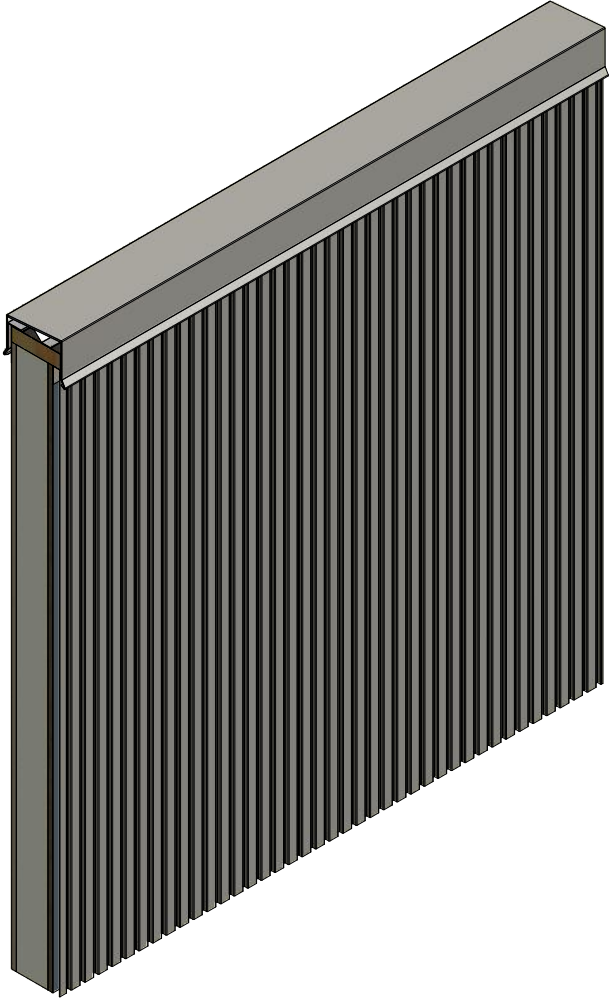

# Vertical Panel

OPA270 - J Closure

**ATAS INTERNATIONAL, INC**  
 Allentown PA  
 610-395-8445  
 Mesa AZ  
 480-558-7210

TITLE				Opaline Top of Wall Detail			
DWG. NO.		DR		DATE		7/6/2016	
		MBP		DATE		8/1/16	
MATERIAL		APP		SH. SIZE		SCALE	
		DAS		B		X:X	

Note: \* denotes color side.

REV. NO.	DATE	DESCRIPTION OF REVISION	BY	APP