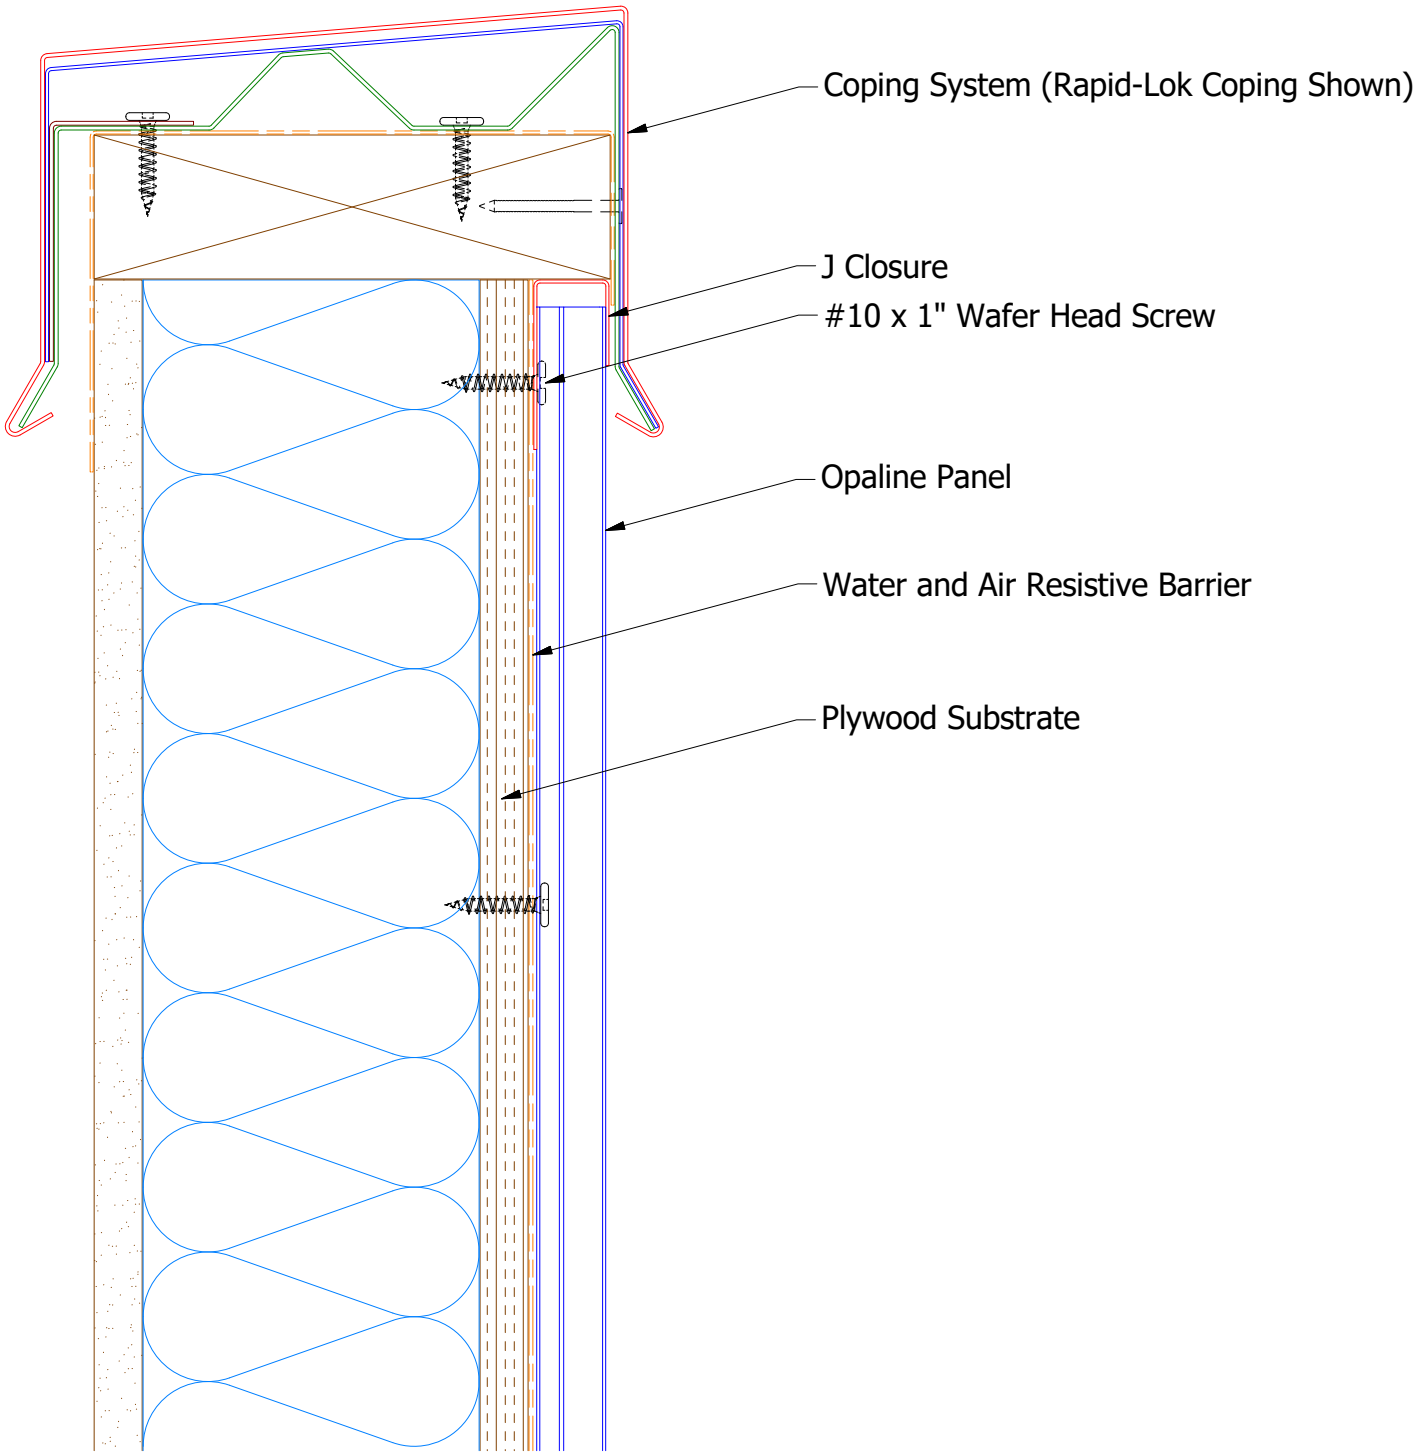

# Vertical Panel

OPA270 - J Closure

**ATAS INTERNATIONAL, INC**  
 Allentown PA  
 610-395-8445  
 Mesa AZ  
 480-558-7210

TITLE				Opaline Top of Wall Detail			
DWG. NO.		DR		DATE		7/6/2016	
		MBP		DATE		8/1/16	
MATERIAL		APP		SH. SIZE		SCALE	
		DAS		B		X:X	

Note: \* denotes color side.

REV. NO.	DATE	DESCRIPTION OF REVISION	BY	APP