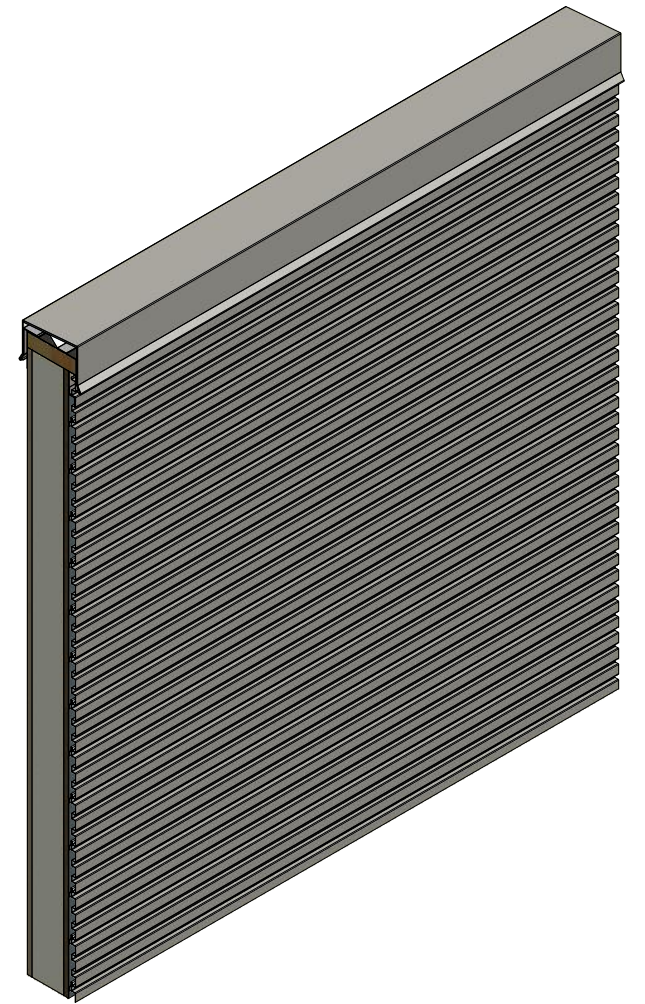

Horizontal Panel

OPA681 - Support Z

OPA270 - J Closure

Note: * denotes color side.
 Note: stainless steel pop rivets maybe needed along with VHB tape for longer panels.

ATAS INTERNATIONAL, INC
 Allentown PA
 610-395-8445
 Mesa AZ
 480-558-7210

TITLE				Opaline Top of Wall Detail		
01	8/31/2021	Changed Pop Rivets to VHB Tape	KRK	DR	MBP	DATE 7/6/2016
REV. NO.	DATE	DESCRIPTION OF REVISION	BY	APP	DAS	DATE 8/1/16
					SH. SIZE B	SCALE X:X