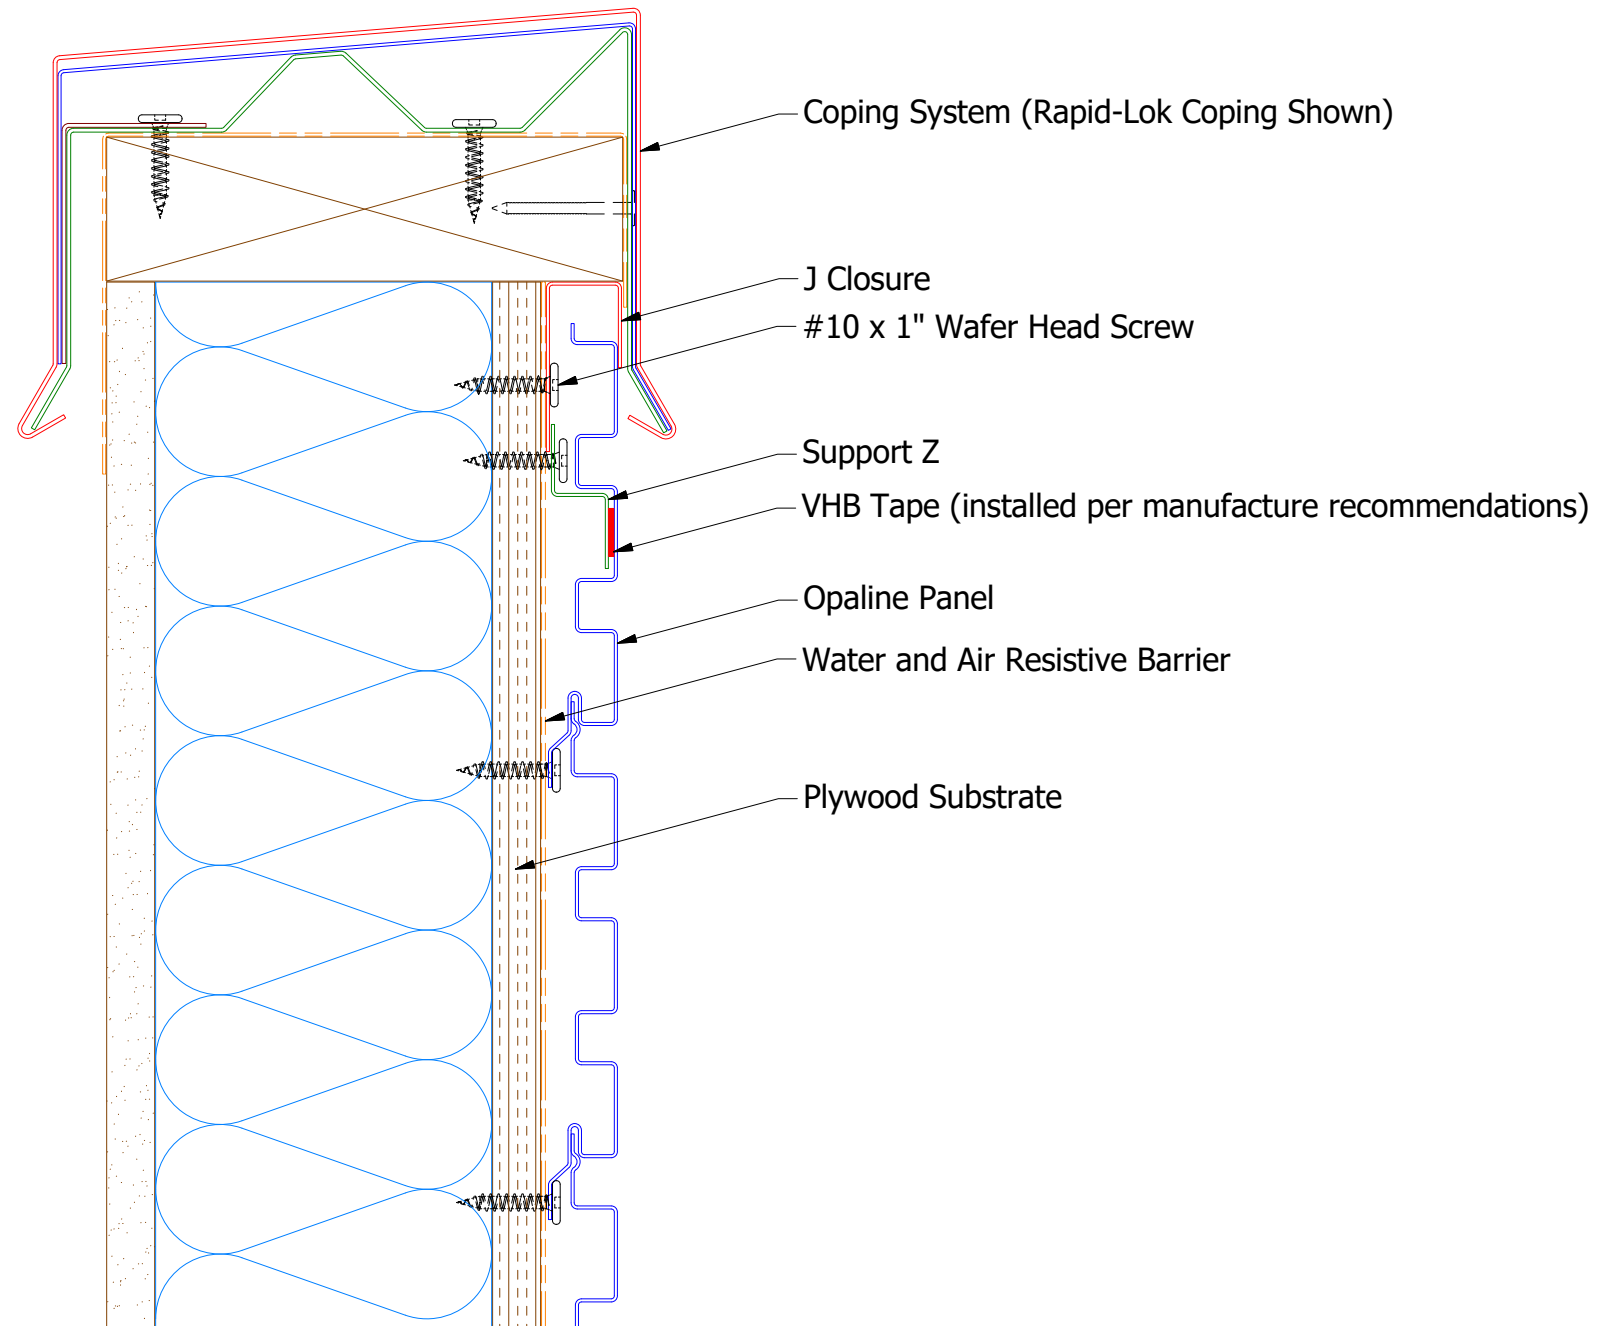

Horizontal Panel

OPA681 - Support Z

OPA270 - J Closure

Note: * denotes color side.
 Note: stainless steel pop rivets maybe needed along with VHB tape for longer panels.

ATAS INTERNATIONAL, INC
 Allentown PA
 610-395-8445
 Mesa AZ
 480-558-7210

TITLE				Opaline Top of Wall Detail		
01	8/31/2021	Changed Pop Rivets to VHB Tape	KRK	DR	MBP	DATE 7/6/2016
REV. NO.	DATE	DESCRIPTION OF REVISION	BY	APP	DAS	DATE 8/1/16
					SH. SIZE B	SCALE X:X