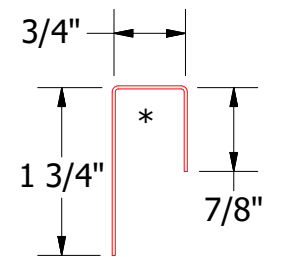

Horizontal Panel

OPA681 - Support Z

OPA270 - J Closure

Note: * denotes color side.
 Note: stainless steel pop rivets maybe needed along with VHB tape for longer panels.

ATAS INTERNATIONAL, INC
 Allentown PA
 610-395-8445
 Mesa AZ
 480-558-7210

TITLE				Opaline Top of Wall Detail		
01	8/31/2021	Changed Pop Rivets to VHB Tape	KRK	DR	MBP	DATE 7/6/2016
REV. NO.	DATE	DESCRIPTION OF REVISION	BY	APP	DAS	DATE 8/1/16
					SH. SIZE B	SCALE X:X