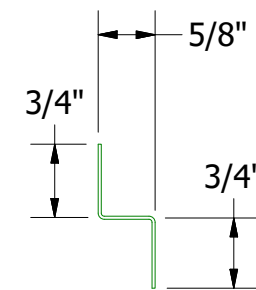

Horizontal Panel

OPA681 - Support Z

OPA270 - J Closure

Note: * denotes color side.
 Note: stainless steel pop rivets maybe needed along with VHB tape for longer panels.

ATAS INTERNATIONAL, INC
 Allentown PA
 610-395-8445
 Mesa AZ
 480-558-7210

TITLE				Opaline Top of Wall Detail		
01	8/31/2021	Changed Pop Rivets to VHB Tape	KRK	DR	MBP	DATE 7/6/2016
REV. NO.	DATE	DESCRIPTION OF REVISION	BY	APP	DAS	DATE 8/1/16
					SH. SIZE B	SCALE X:X