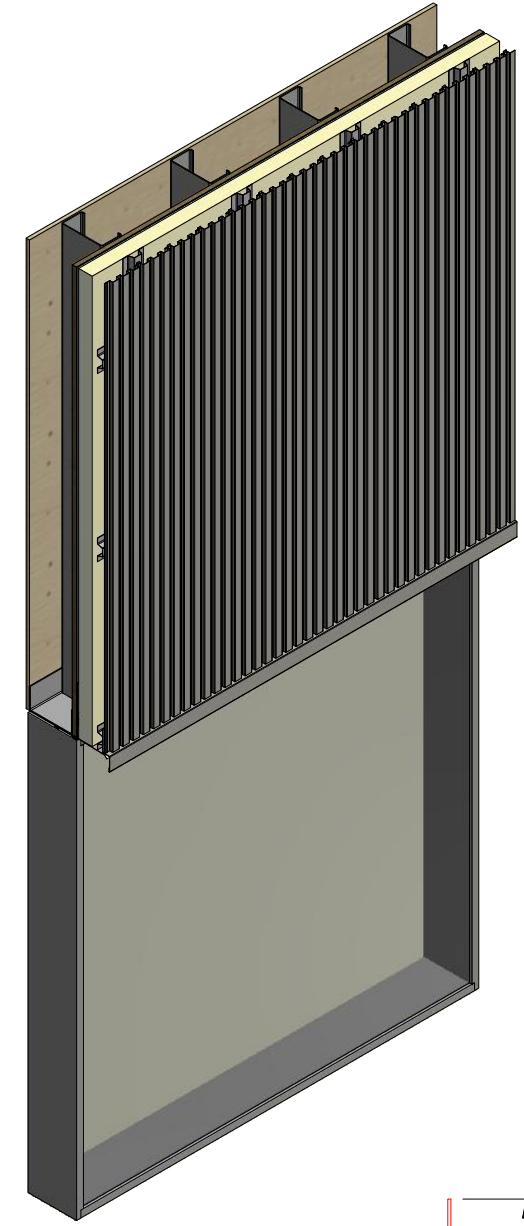

Vertical Panel

OPA550-Head Trim

OPA683-Angle with Return

ATAS ATAS INTERNATIONAL, INC
Allentown PA
610-395-8445
Mesa AZ
480-558-7210

TITLE **Opaline Panel Open Head Detail**

REV. NO.	DATE	DESCRIPTION OF REVISION	BY	APP	DWG. NO.	DR	DATE
						DMR	10/6/2016
					MATERIAL	APP	DATE
					SH. SIZE	B	SCALE
							X:X