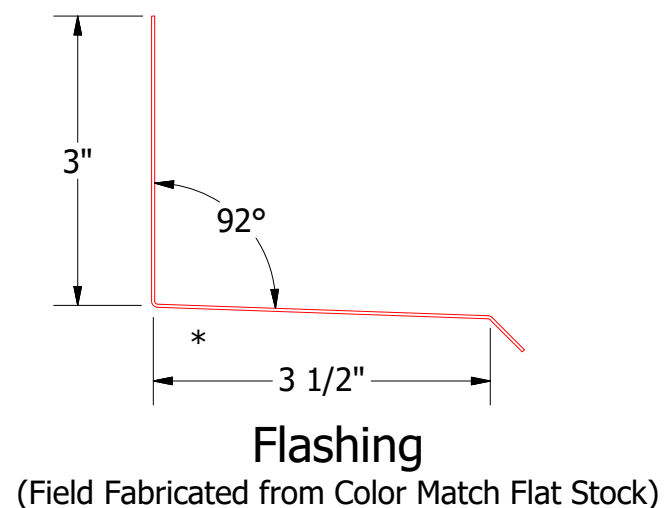

Vertical Panel

OPA550-Head Trim

OPA683-Angle with Return

ATAS ATAS INTERNATIONAL, INC
Allentown PA
610-395-8445
Mesa AZ
480-558-7210

TITLE **Opaline Panel Open Head Detail**

REV. NO.	DATE	DESCRIPTION OF REVISION	BY	APP	DWG. NO.	DR	DATE
						DMR	10/6/2016
					MATERIAL	APP	DATE
					SH. SIZE	B	SCALE
							X:X