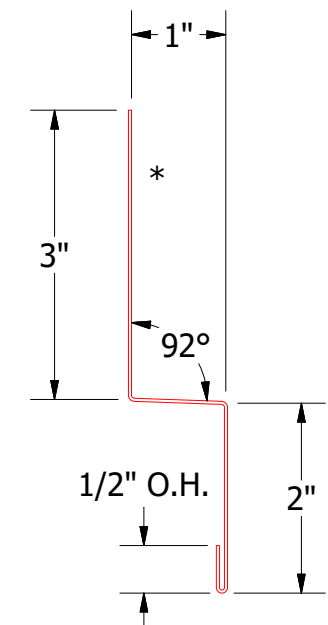

Vertical Panel

OPA550-Head Trim

OPA683-Angle with Return

ATAS ATAS INTERNATIONAL, INC
Allentown PA
610-395-8445
Mesa AZ
480-558-7210

TITLE **Opaline Panel Open Head Detail**

REV. NO.	DATE	DESCRIPTION OF REVISION	BY	APP	DWG. NO.	DR	DATE
						DMR	10/6/2016
					MATERIAL	APP	DATE
					SH. SIZE	B	SCALE
							X:X