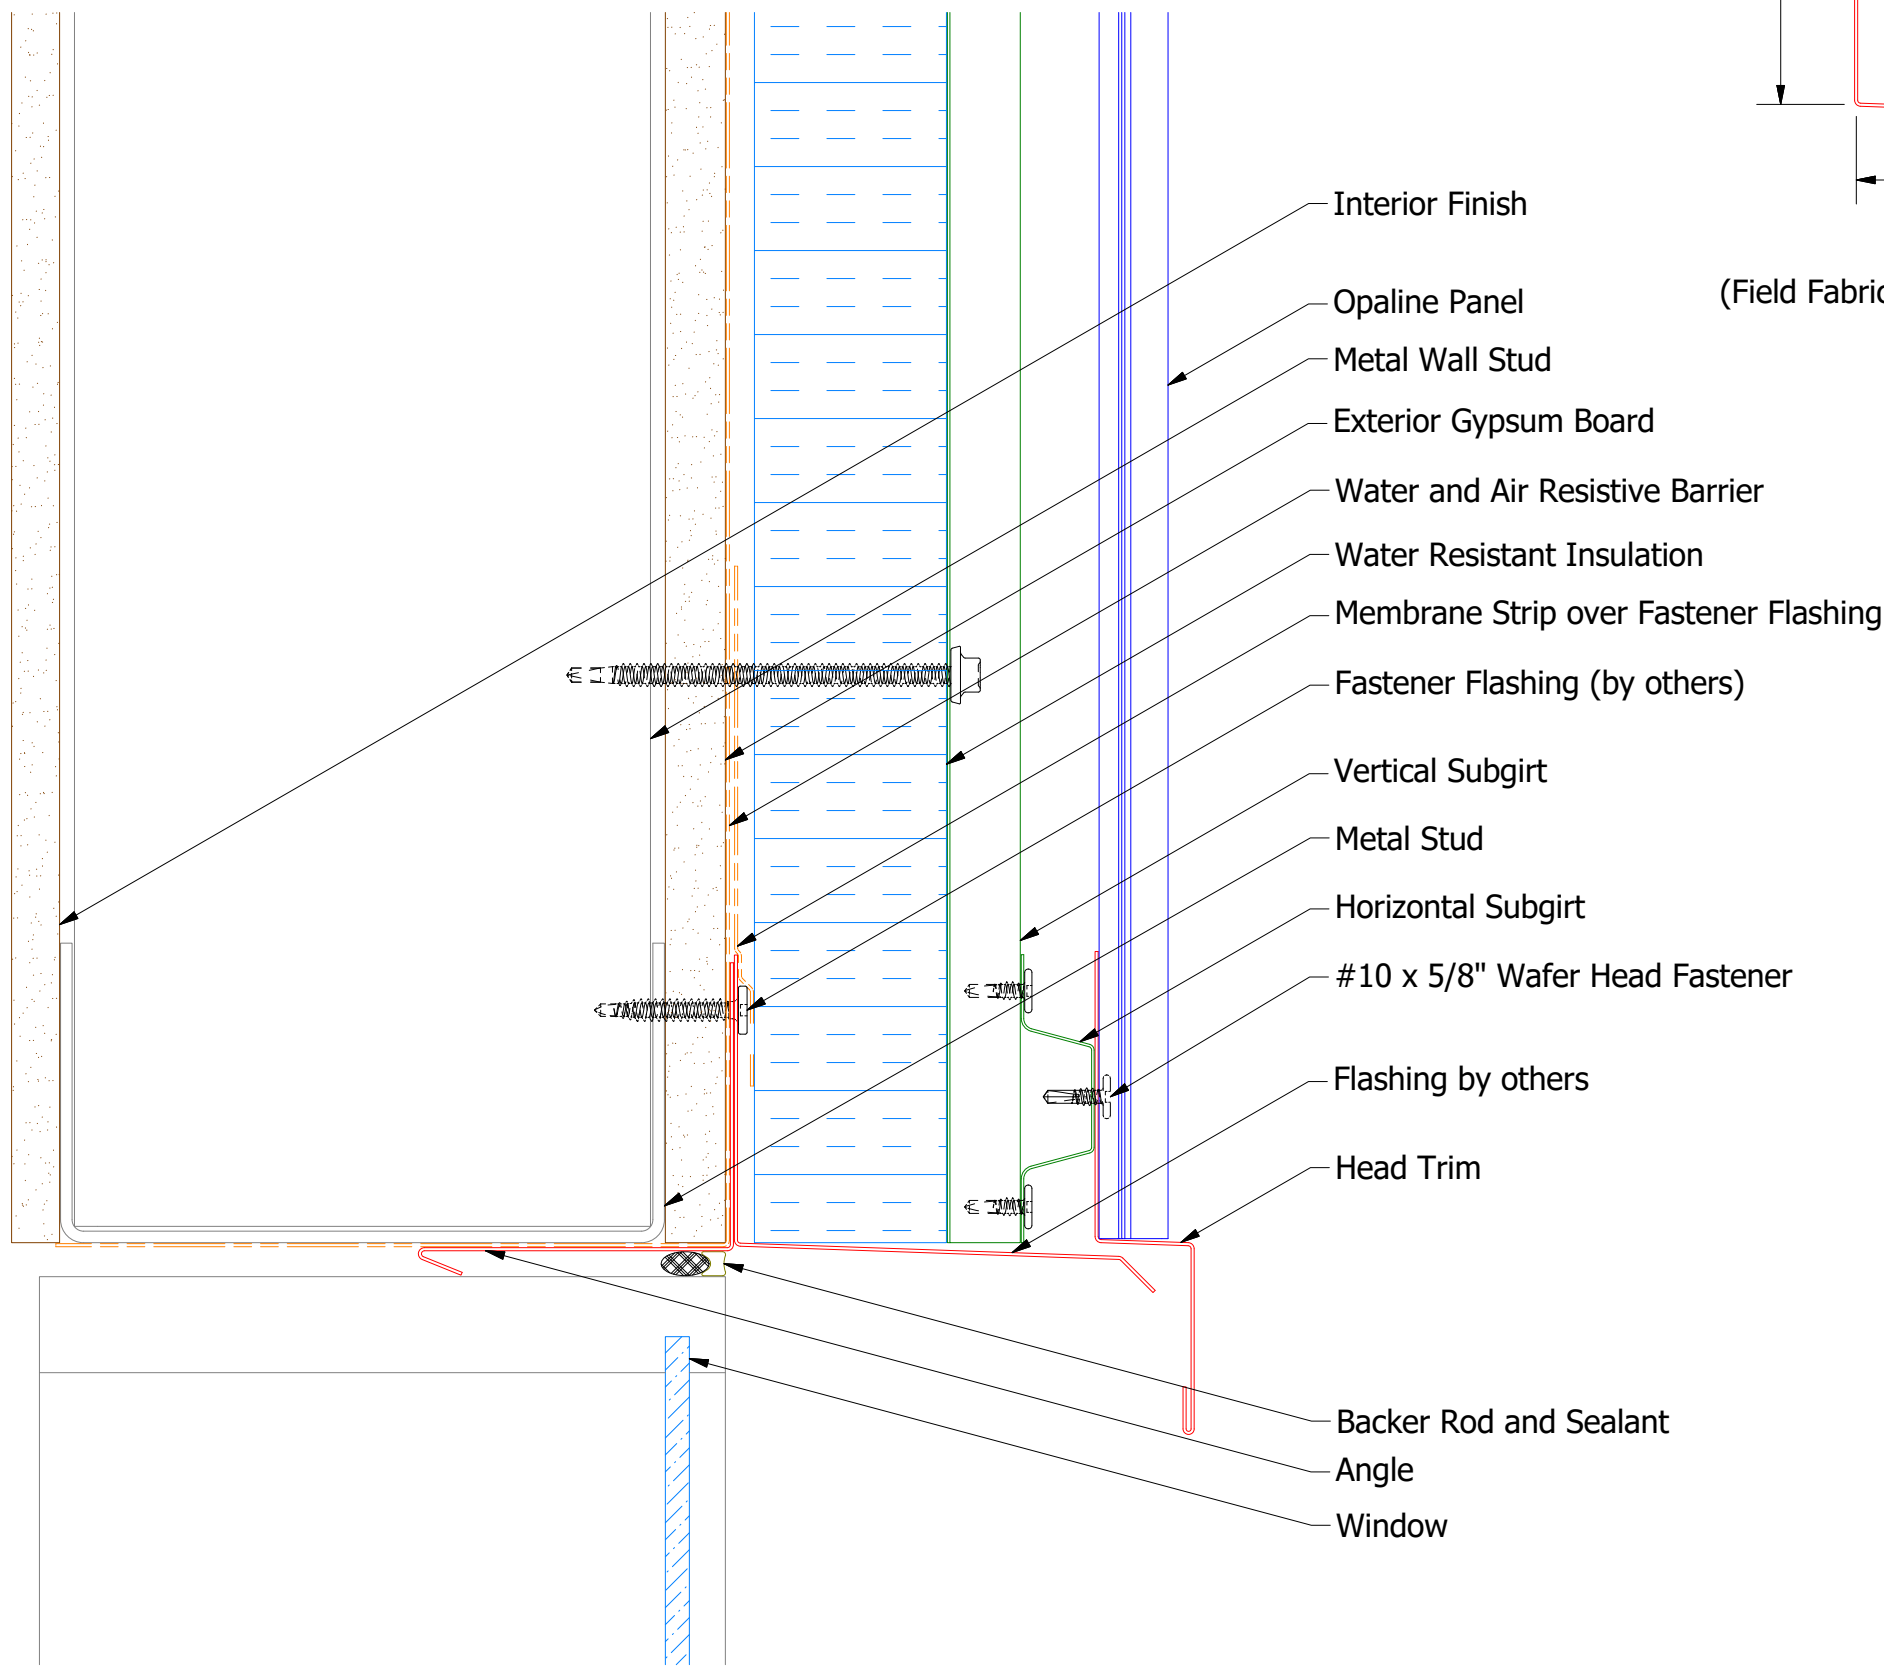

Vertical Panel

OPA550-Head Trim

OPA683-Angle with Return

ATAS ATAS INTERNATIONAL, INC
Allentown PA
610-395-8445
Mesa AZ
480-558-7210

TITLE **Opaline Panel Open Head Detail**

REV. NO.	DATE	DESCRIPTION OF REVISION	BY	APP	DWG. NO.	DR	DATE
						DMR	10/6/2016
					MATERIAL	APP	DATE
					SH. SIZE	B	SCALE
							X:X