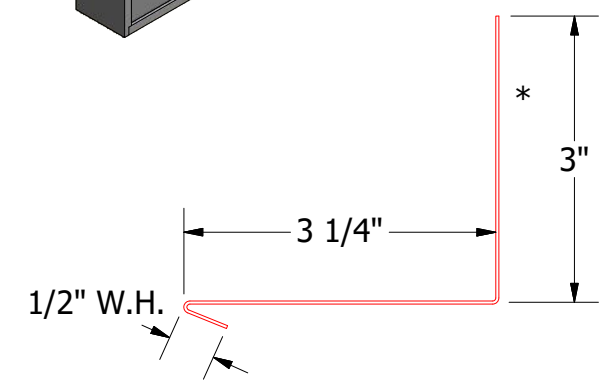

Vertical Panel

OPA550-Head Trim

OPA683-Angle with Return

ATAS ATAS INTERNATIONAL, INC
Allentown PA
610-395-8445
Mesa AZ
480-558-7210

TITLE **Opaline Panel Open Head Detail**

REV. NO.	DATE	DESCRIPTION OF REVISION	BY	APP	DWG. NO.	DR	DATE
						DMR	10/6/2016
					MATERIAL	APP	DATE
					SH. SIZE	B	SCALE
							X:X