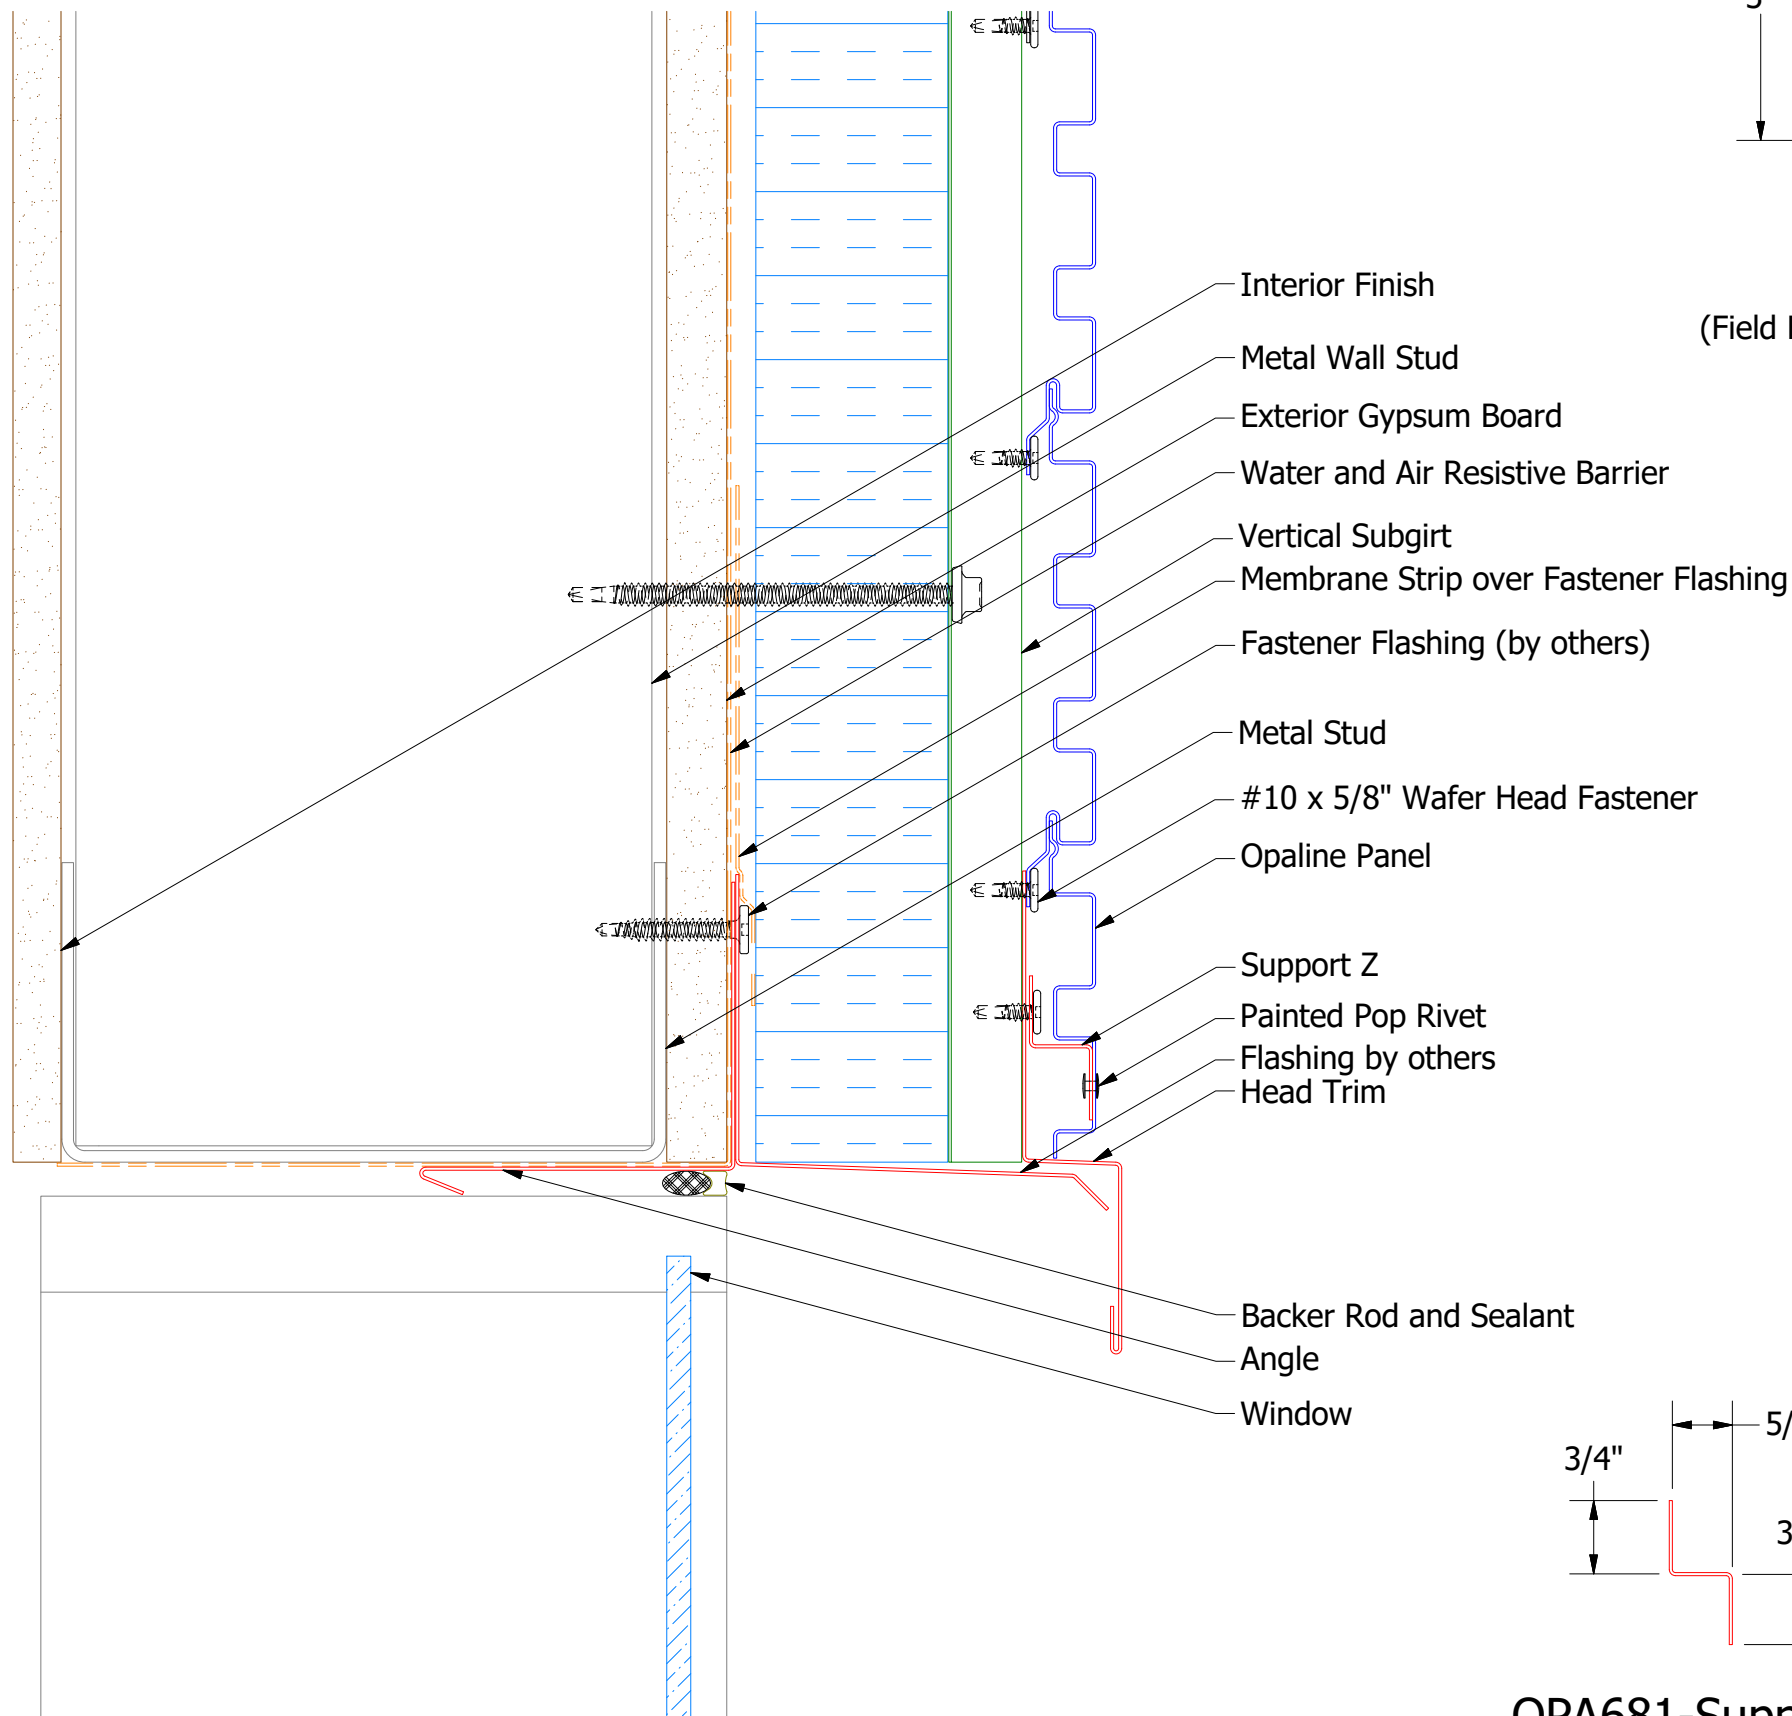

Horizontal Panel

Flashing
 (Field Fabricated from Color Match Flat Stock)

OPA550-Head Trim

OPA683-Angle with Return

OPA681-Support Z

ATAS
 ATAS INTERNATIONAL, INC
 Allentown PA
 610-395-8445
 Mesa AZ
 480-558-7210

TITLE Opaline Panel Open Head Detail			
DWG. NO.	DR	DATE	10/6/2016
	DMR	DATE	
MATERIAL	APP	DATE	
SH. SIZE	B	SCALE	X:X

REV. NO.	DATE	DESCRIPTION OF REVISION	BY	APP