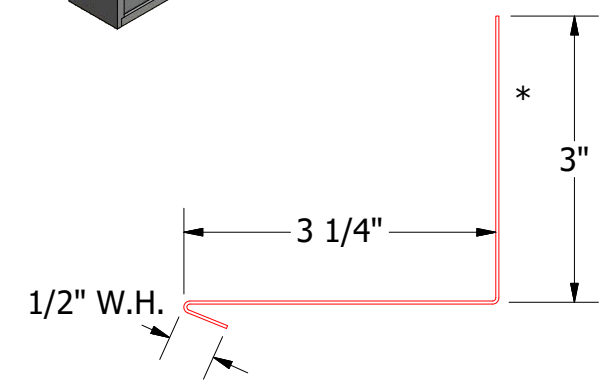

OPA683-Angle with Return

ATAS
ATAS INTERNATIONAL, INC
Allentown PA
610-395-8445
Mesa AZ
480-558-7210

TITLE Opaline Panel Open Head Detail			
DWG. NO.	DR	DATE	10/6/2016
	DMR	DATE	
MATERIAL	APP	DATE	
SH. SIZE	B	SCALE	X:X

REV. NO.	DATE	DESCRIPTION OF REVISION	BY	APP