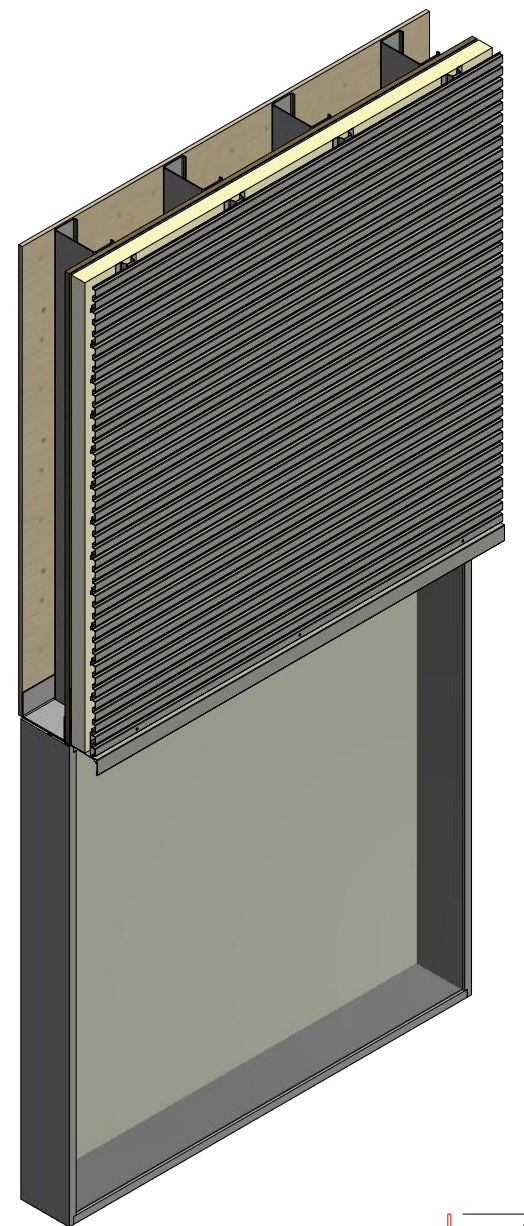

Horizontal Panel

Flashing
 (Field Fabricated from Color Match Flat Stock)

OPA550-Head Trim

OPA683-Angle with Return

OPA681-Support Z

ATAS
 ATAS INTERNATIONAL, INC
 Allentown PA
 610-395-8445
 Mesa AZ
 480-558-7210

TITLE Opaline Panel Open Head Detail			
DWG. NO.	DR	DATE	10/6/2016
	DMR	DATE	
MATERIAL	APP	DATE	
SH. SIZE	B	SCALE	X:X

REV. NO.	DATE	DESCRIPTION OF REVISION	BY	APP