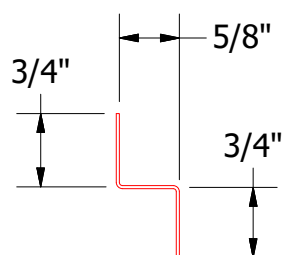

Horizontal Panel

Flashing
 (Field Fabricated from Color Match Flat Stock)

OPA550-Head Trim

OPA683-Angle with Return

OPA681-Support Z

ATAS
 ATAS INTERNATIONAL, INC
 Allentown PA
 610-395-8445
 Mesa AZ
 480-558-7210

TITLE Opaline Panel Open Head Detail			
DWG. NO.	DR	DATE	10/6/2016
	DMR	DATE	
MATERIAL	APP	DATE	
SH. SIZE	B	SCALE	X:X

REV. NO.	DATE	DESCRIPTION OF REVISION	BY	APP