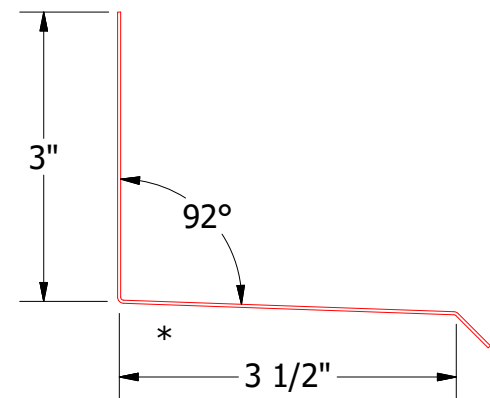

Horizontal Panel

Flashing
 (Field Fabricated from Color Match Flat Stock)

OPA550-Head Trim

OPA683-Angle with Return

OPA681-Support Z

ATAS
 ATAS INTERNATIONAL, INC
 Allentown PA
 610-395-8445
 Mesa AZ
 480-558-7210

TITLE Opaline Panel Open Head Detail			
DWG. NO.	DR	DATE	10/6/2016
	DMR	DATE	
MATERIAL	APP	DATE	
SH. SIZE	B	SCALE	X:X

REV. NO.	DATE	DESCRIPTION OF REVISION	BY	APP