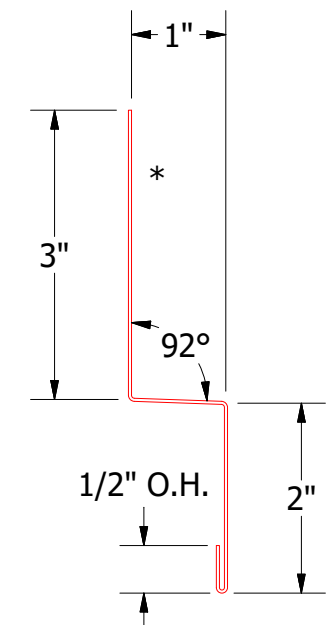

Horizontal Panel

Flashing
 (Field Fabricated from Color Match Flat Stock)

OPA550-Head Trim

OPA683-Angle with Return

OPA681-Support Z

ATAS
 ATAS INTERNATIONAL, INC
 Allentown PA
 610-395-8445
 Mesa AZ
 480-558-7210

TITLE Opaline Panel Open Head Detail			
DWG. NO.	DR	DATE	10/6/2016
	DMR	DATE	
MATERIAL	APP	DATE	
SH. SIZE	B	SCALE	X:X

REV. NO.	DATE	DESCRIPTION OF REVISION	BY	APP