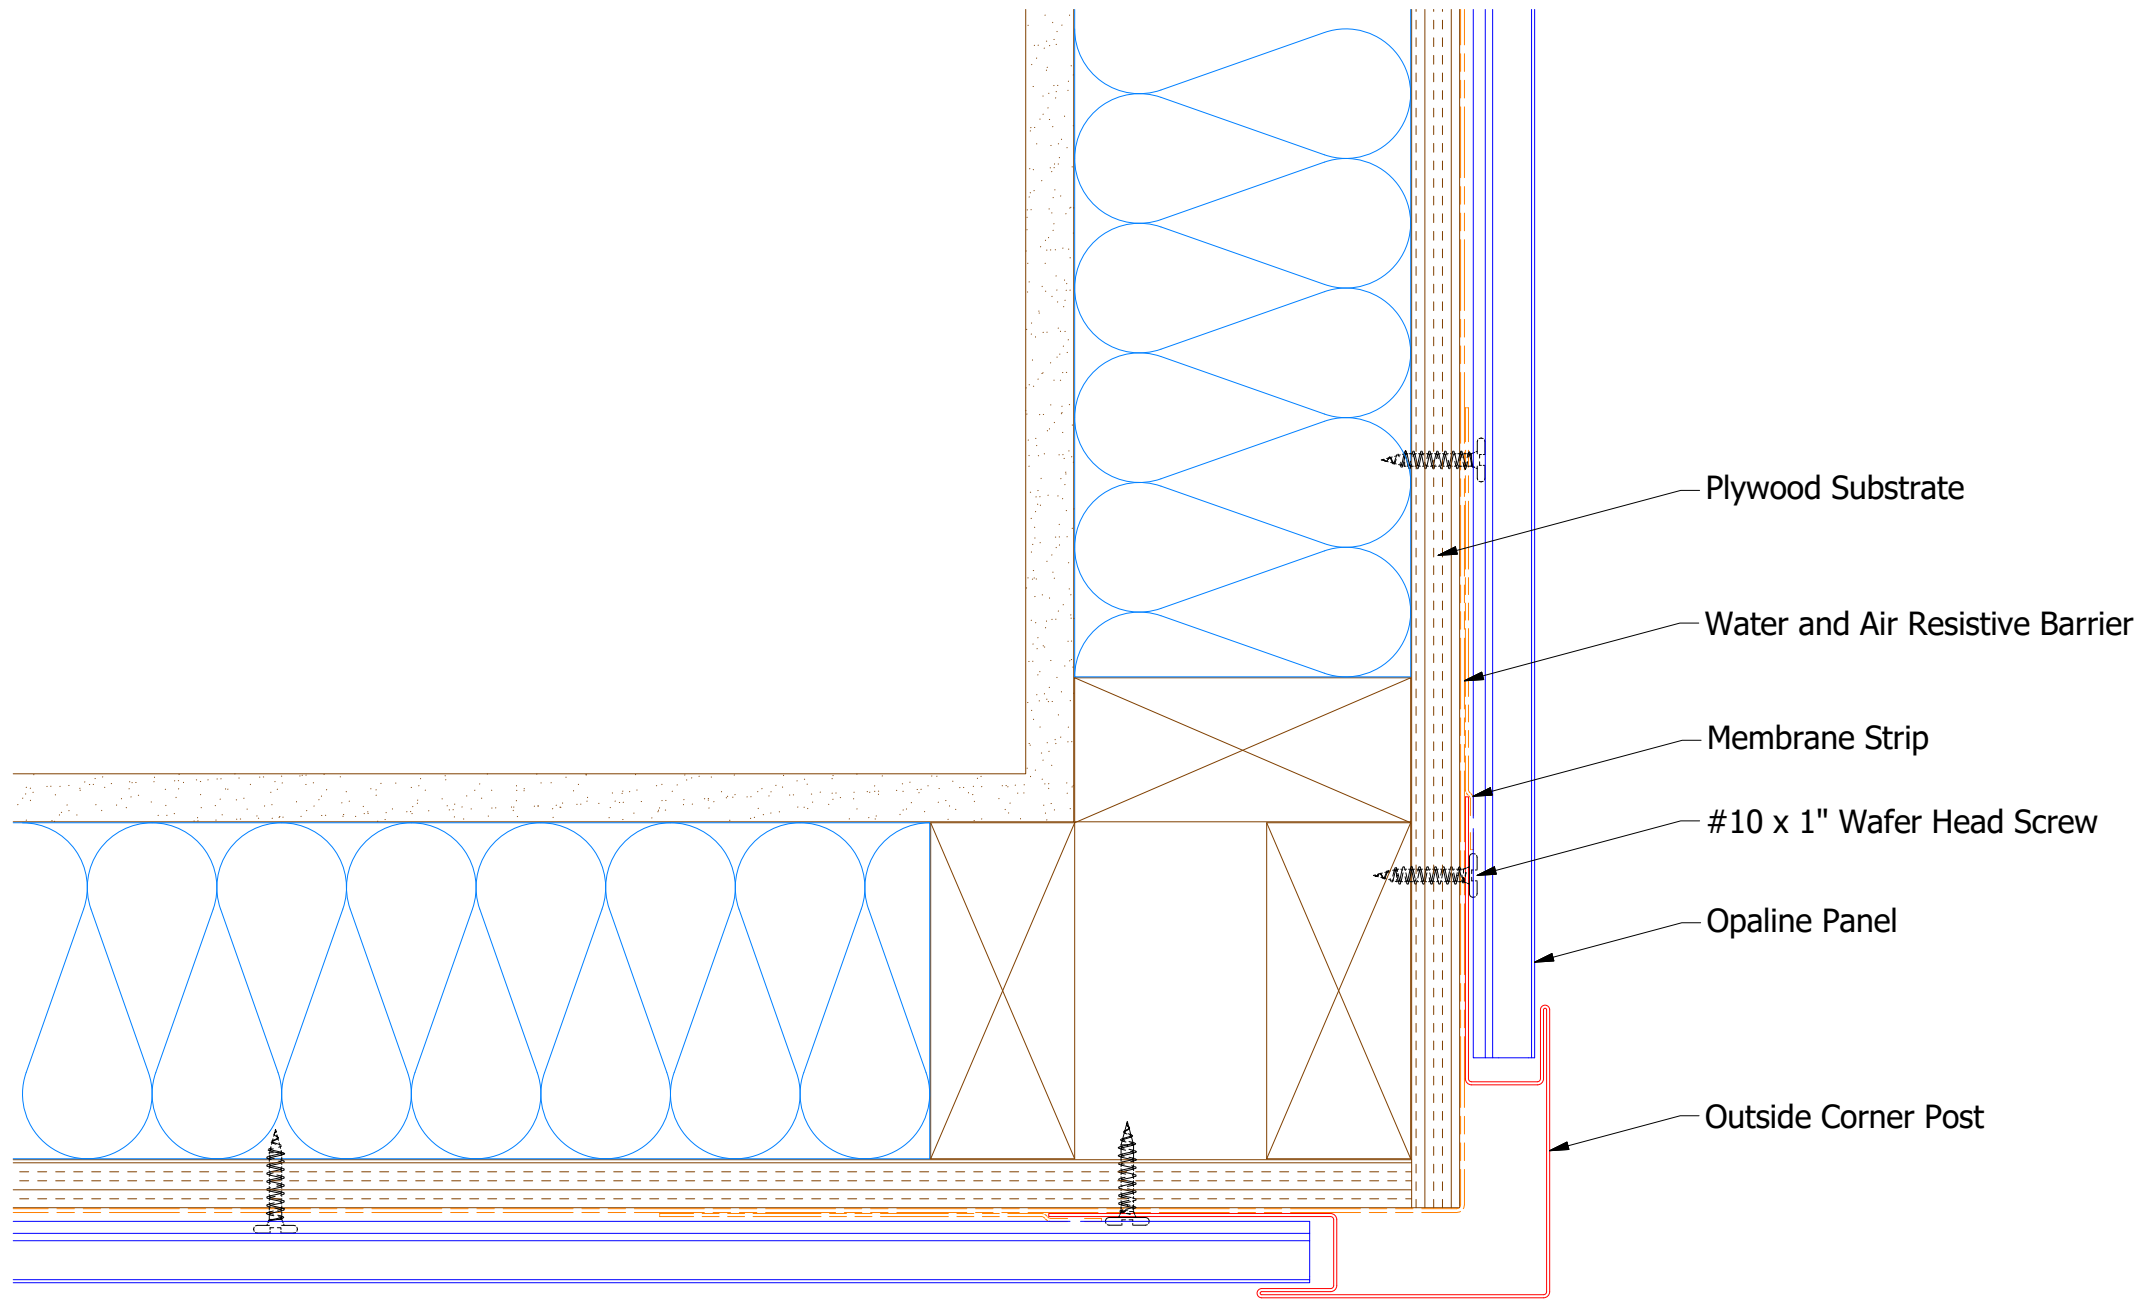

Horizontal Panel

OPA602 - Outside Corner Post

Note: * denotes color side.

ATAS INTERNATIONAL, INC
 Allentown PA
 610-395-8445
 Mesa AZ
 480-558-7210

TITLE				Opaline Outside Corner Detail	
DWG. NO.		DR		MBP	DATE 7/6/2016
		APP		DAS	DATE 7/28/16
MATERIAL		SH. SIZE		B	SCALE X:X
REV. NO.	DATE	DESCRIPTION OF REVISION	BY	APP	