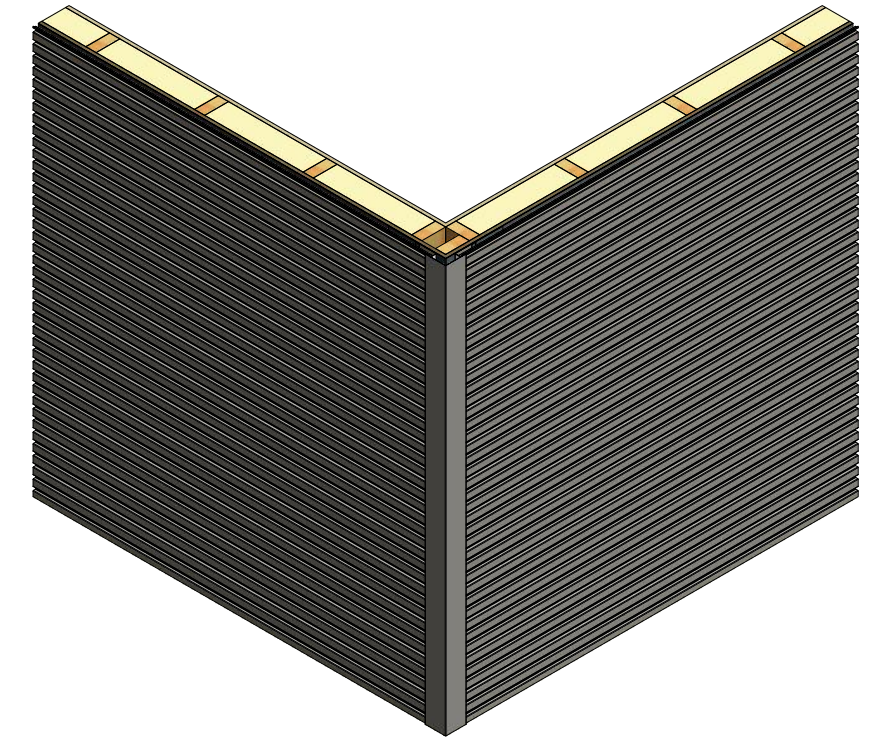

Horizontal Panel

OPA602 - Outside Corner Post

Note: * denotes color side.

ATAS INTERNATIONAL, INC
 Allentown PA
 610-395-8445
 Mesa AZ
 480-558-7210

TITLE				Opaline Outside Corner Detail	
DWG. NO.		DR		MBP	DATE 7/6/2016
		APP		DAS	DATE 7/28/16
MATERIAL		SH. SIZE		B	SCALE X:X
REV. NO.	DATE	DESCRIPTION OF REVISION	BY	APP	