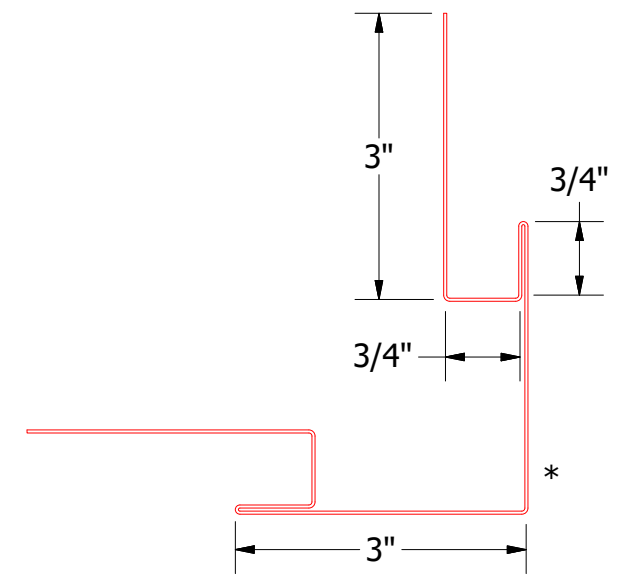

Horizontal Panel

OPA602 - Outside Corner Post

Note: * denotes color side.

ATAS INTERNATIONAL, INC
 Allentown PA
 610-395-8445
 Mesa AZ
 480-558-7210

TITLE				Opaline Outside Corner Detail	
DWG. NO.		DR		MBP	DATE 7/6/2016
		APP		DAS	DATE 7/28/16
MATERIAL		SH. SIZE		B	SCALE X:X
REV. NO.	DATE	DESCRIPTION OF REVISION	BY	APP	