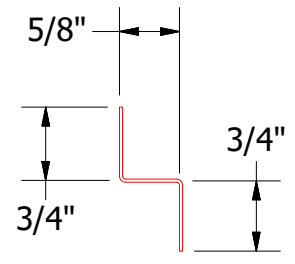

Horizontal Panel

OPA681-Support Z

Flashing

(Field Fabricated from Color Matched Flat Stock)

OPA661-Base Trim

ATAS INTERNATIONAL, INC
 Allentown PA
 610-395-8445
 Mesa AZ
 480-558-7210

REV. NO.		DATE	DESCRIPTION OF REVISION	BY	APP	TITLE		Opaline Open Base Detail	
DR		DMR	DATE	10/5/2016		DWG. NO.			
APP		DATE			MATERIAL		SH. SIZE		B
		SCALE					X:X		