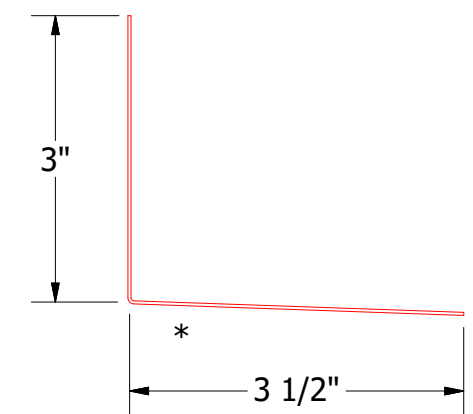

Horizontal Panel

OPA681-Support Z

Flashing

(Field Fabricated from Color Matched Flat Stock)

OPA661-Base Trim

ATAS INTERNATIONAL, INC
 Allentown PA
 610-395-8445
 Mesa AZ
 480-558-7210

REV. NO.		DATE	DESCRIPTION OF REVISION	BY	APP	TITLE		Opaline Open Base Detail	
DR		DMR	DATE	10/5/2016		DWG. NO.			
APP		DATE			MATERIAL		SH. SIZE		B
		SCALE					X:X		