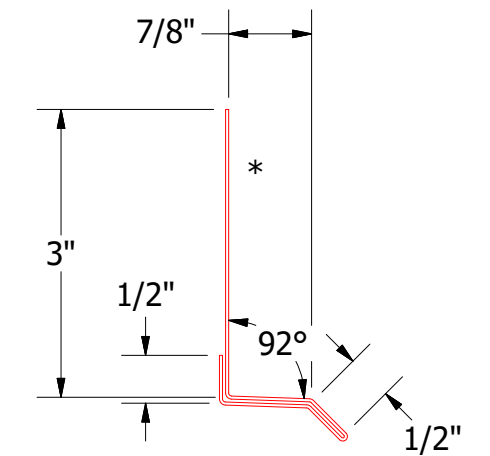

Horizontal Panel

OPA681-Support Z

Flashing

(Field Fabricated from Color Matched Flat Stock)

OPA661-Base Trim

ATAS INTERNATIONAL, INC
 Allentown PA
 610-395-8445
 Mesa AZ
 480-558-7210

REV. NO.		DATE	DESCRIPTION OF REVISION	BY	APP	TITLE		Opaline Open Base Detail	
DR		DMR	DATE	10/5/2016		DWG. NO.			
APP		DATE			MATERIAL		SH. SIZE		B
		SCALE					X:X		