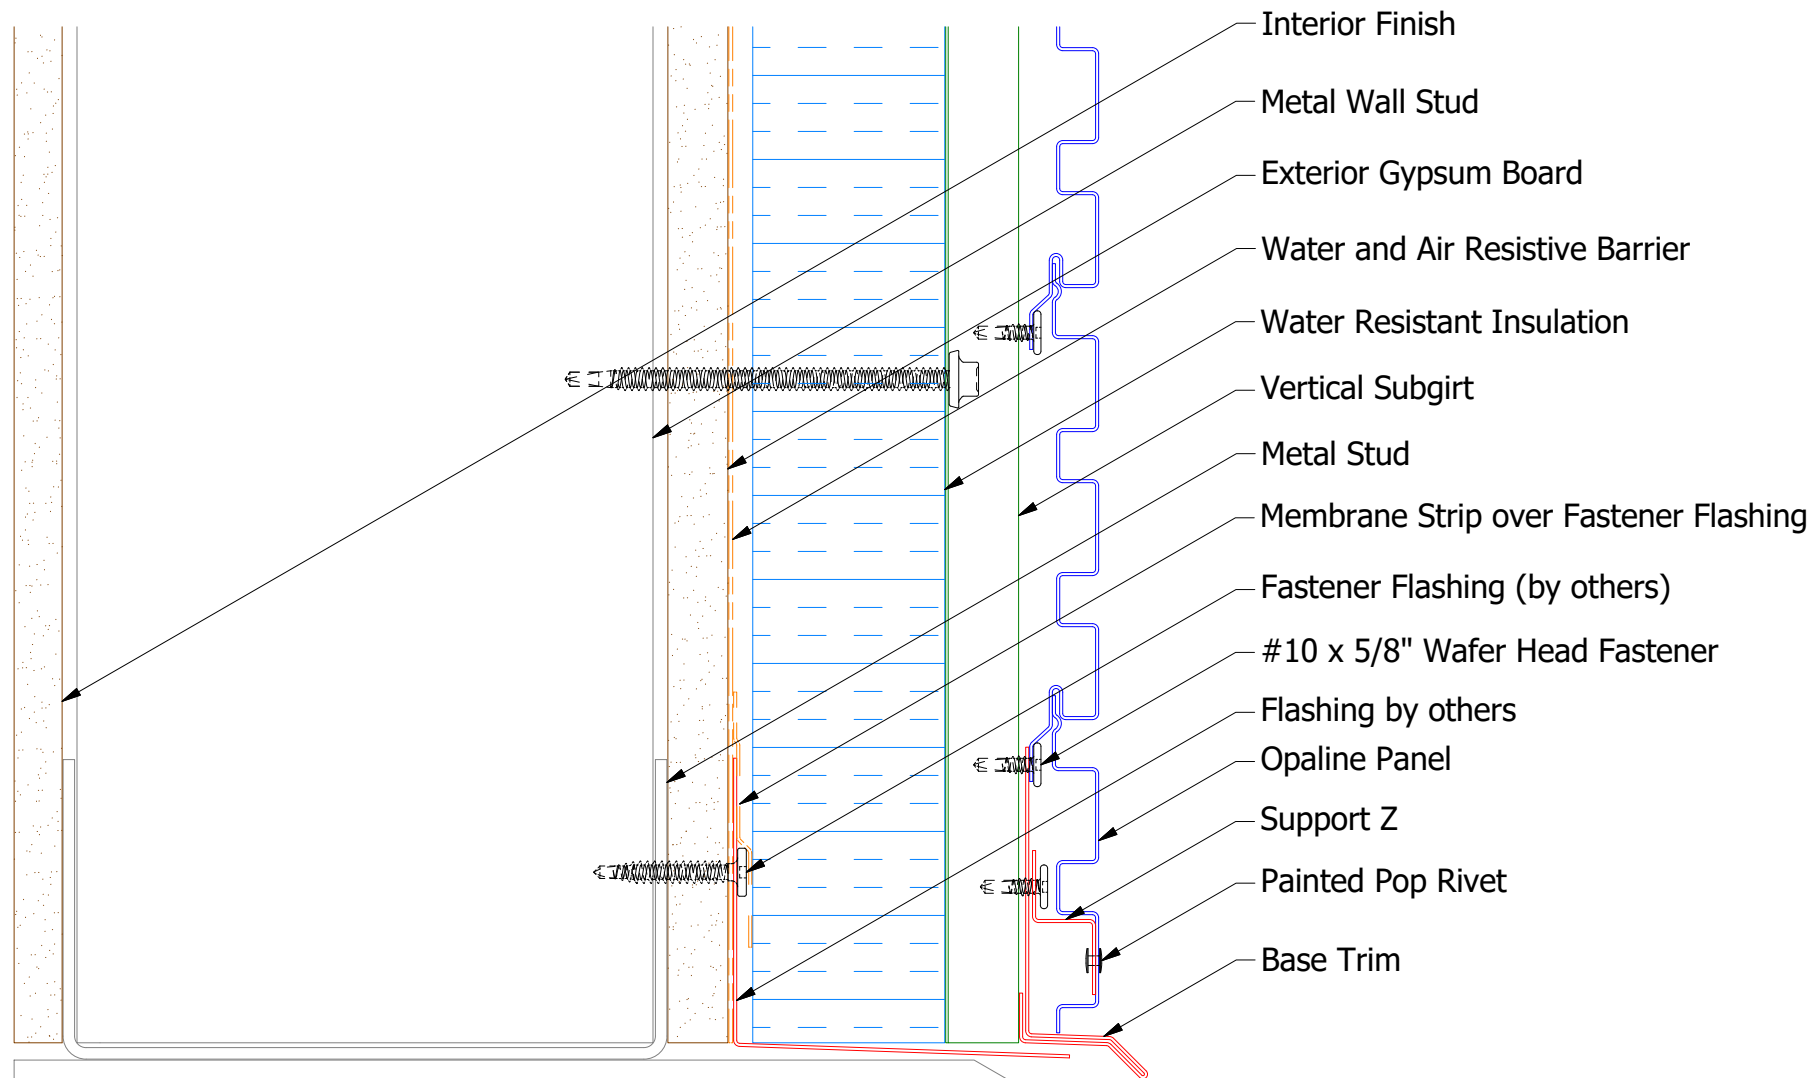

Horizontal Panel

OPA681-Support Z

Flashing

(Field Fabricated from Color Matched Flat Stock)

OPA661-Base Trim

ATAS INTERNATIONAL, INC
 Allentown PA
 610-395-8445
 Mesa AZ
 480-558-7210

REV. NO.		DATE	DESCRIPTION OF REVISION	BY	APP	TITLE		Opaline Open Base Detail	
DR		DMR	DATE	10/5/2016		DWG. NO.			
APP		DATE			MATERIAL		SH. SIZE		B
		SCALE					X:X		