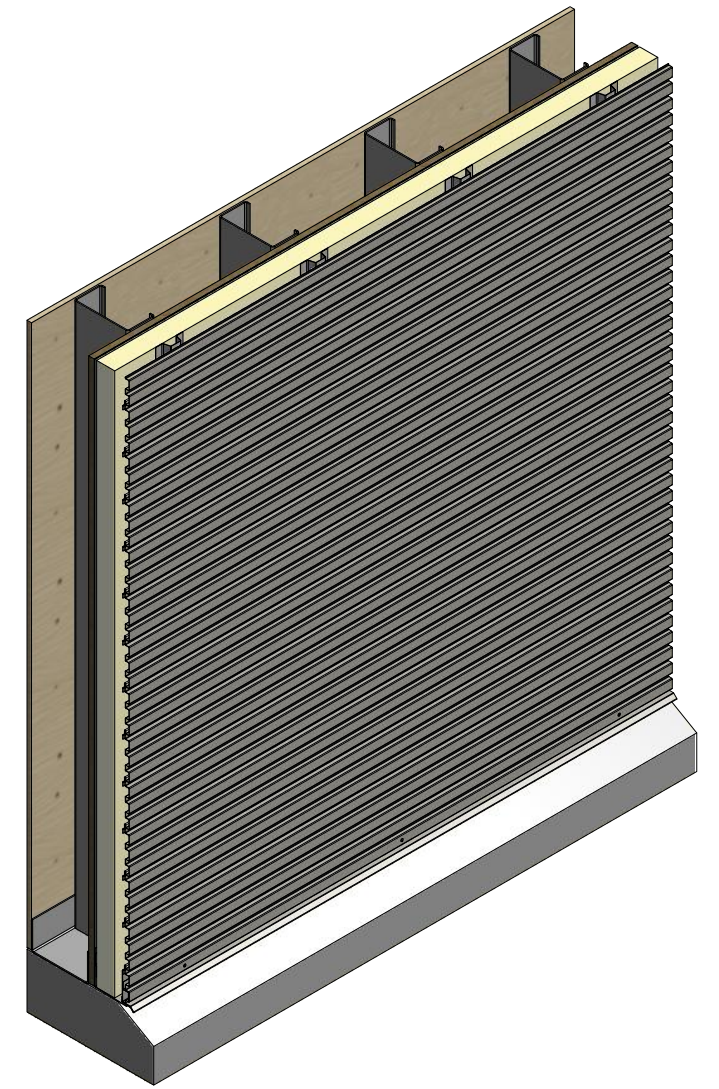

Horizontal Panel

OPA681-Support Z

Flashing

(Field Fabricated from Color Matched Flat Stock)

OPA661-Base Trim

ATAS INTERNATIONAL, INC
 Allentown PA
 610-395-8445
 Mesa AZ
 480-558-7210

REV. NO.		DATE	DESCRIPTION OF REVISION	BY	APP	TITLE		Opaline Open Base Detail	
DR		DMR	DATE	10/5/2016		DWG. NO.			
APP		DATE			MATERIAL		SH. SIZE		B
		SCALE					X:X		