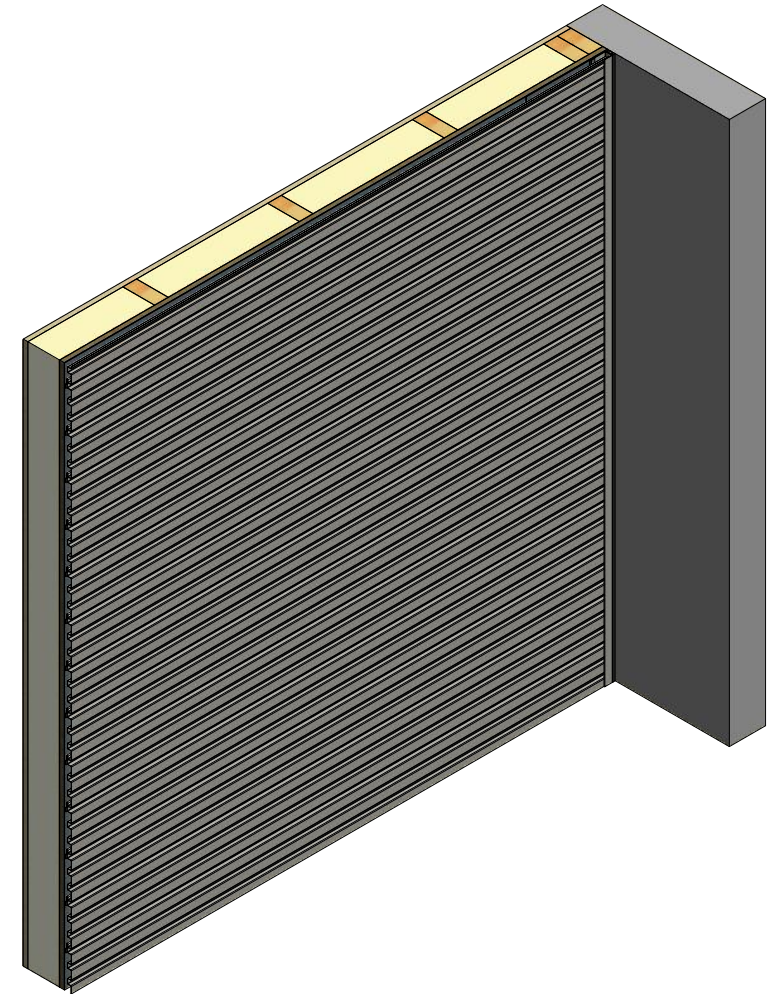

Horizontal Panel

OPA680 - Angle Trim

OPA034 - J Channel

ATAS INTERNATIONAL, INC
 Allentown PA
 610-395-8445
 Mesa AZ
 480-558-7210

Opaline Endwall Detail

REV. NO.	DATE	DESCRIPTION OF REVISION	BY	APP	TITLE	DWG. NO.	DR	DATE
					Opaline Endwall Detail		MBP	7/6/2016
							DAS	7/28/16
							SH. SIZE	B
							SCALE	X:X

Note: * denotes color side.