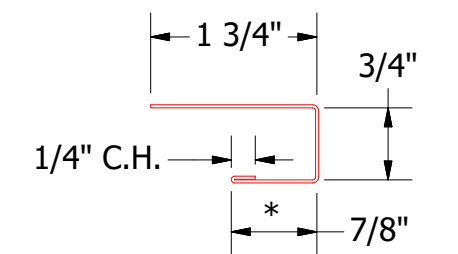

Horizontal Panel

OPA680 - Angle Trim

OPA034 - J Channel

ATAS INTERNATIONAL, INC
 Allentown PA
 610-395-8445
 Mesa AZ
 480-558-7210

Opaline Endwall Detail

REV. NO.	DATE	DESCRIPTION OF REVISION	BY	APP	TITLE	DWG. NO.	DR	DATE
					Opaline Endwall Detail		MBP	7/6/2016
							DAS	7/28/16
							SH. SIZE	B
							SCALE	X:X

Note: * denotes color side.