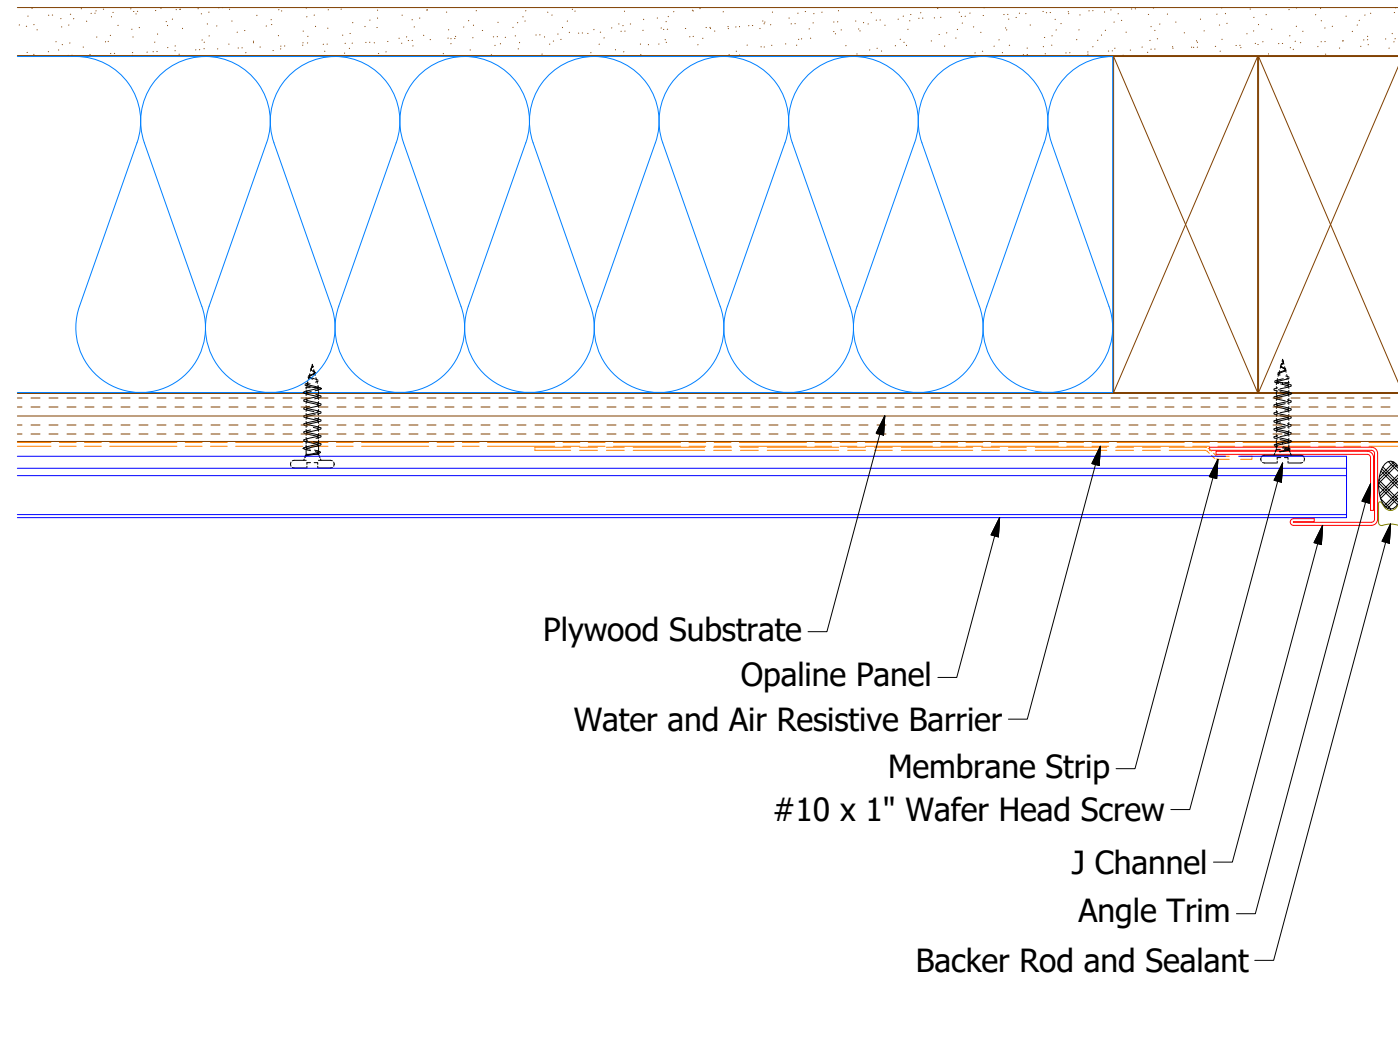

Horizontal Panel

OPA680 - Angle Trim

OPA034 - J Channel

ATAS INTERNATIONAL, INC
 Allentown PA
 610-395-8445
 Mesa AZ
 480-558-7210

Opaline Endwall Detail

REV. NO.	DATE	DESCRIPTION OF REVISION	BY	APP	TITLE	DWG. NO.	DR	DATE
					Opaline Endwall Detail		MBP	7/6/2016
							DAS	7/28/16
							SH. SIZE	B
							SCALE	X:X

Note: * denotes color side.