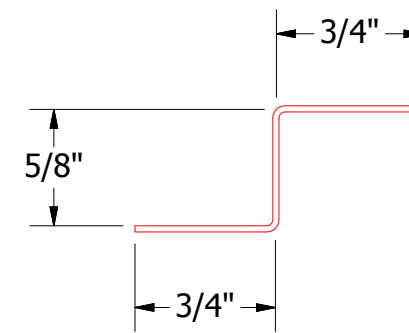

J Channel

Support Z

ATAS INTERNATIONAL, INC
 Allentown PA
 610-395-8445
 Mesa AZ
 480-558-7210

TITLE
Opaline Ending Endwall Soffit Detail

REV. NO.	DATE	DESCRIPTION OF REVISION	BY	APP	DWG. NO.	DR	DATE
						MBP	7/11/2018
					MATERIAL	APP	DATE
					SH. SIZE	B	SCALE
							X:X