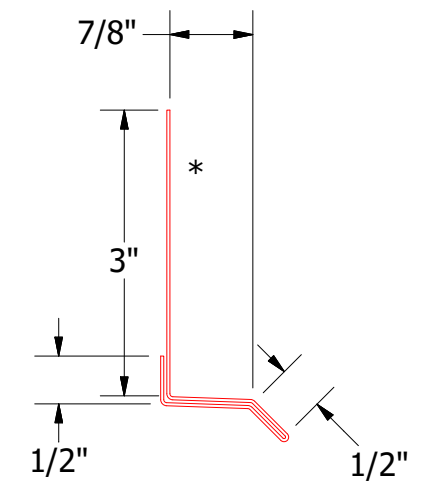

Vertical Panel

OPA661 - Base Trim

Note: * denotes color side.

ATAS INTERNATIONAL, INC
 Allentown PA
 610-395-8445
 Mesa AZ
 480-558-7210

TITLE				Opaline Base Detail	
DWG. NO.		DR MBP		DATE 7/5/2016	
MATERIAL		APP DAS		DATE 7/28/16	
REV. NO.	DATE	DESCRIPTION OF REVISION	BY	APP	SH. SIZE B
					SCALE X:X