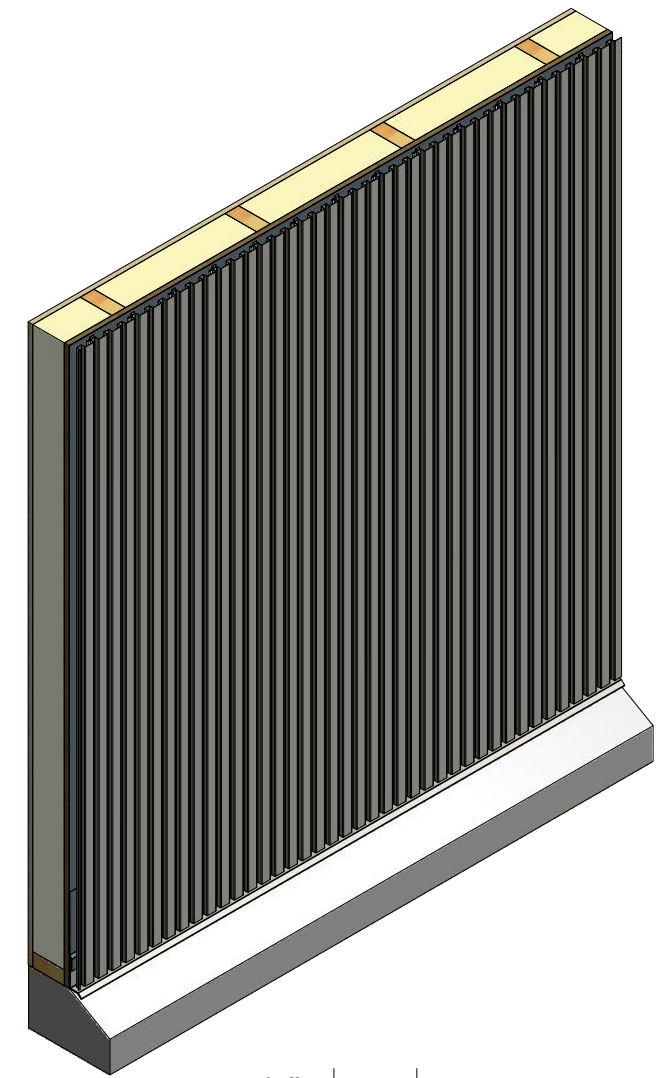

Vertical Panel

OPA661 - Base Trim

Note: * denotes color side.

ATAS INTERNATIONAL, INC
 Allentown PA
 610-395-8445
 Mesa AZ
 480-558-7210

TITLE				Opaline Base Detail	
DWG. NO.		DR MBP		DATE 7/5/2016	
MATERIAL		APP DAS		DATE 7/28/16	
REV. NO.	DATE	DESCRIPTION OF REVISION	BY	APP	SH. SIZE B
					SCALE X:X