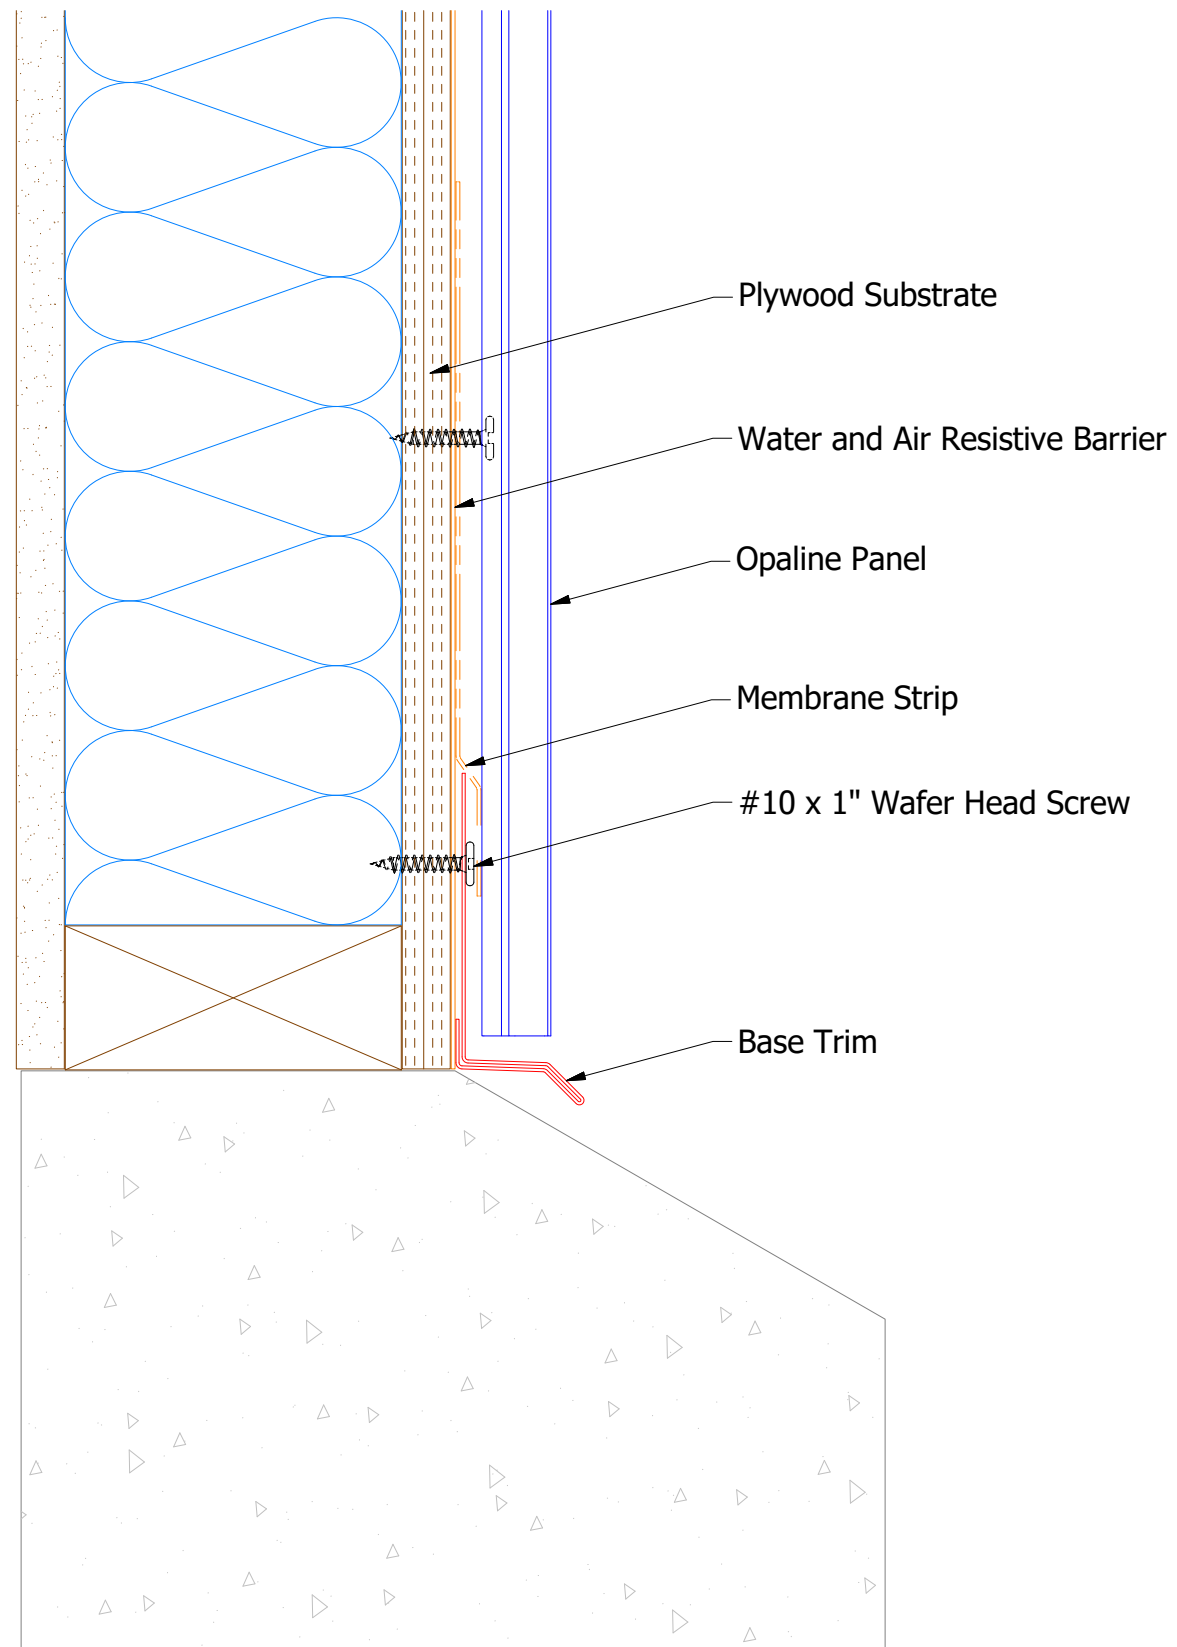

Vertical Panel

OPA661 - Base Trim

Note: * denotes color side.

ATAS INTERNATIONAL, INC
 Allentown PA
 610-395-8445
 Mesa AZ
 480-558-7210

TITLE				Opaline Base Detail	
DWG. NO.		DR MBP		DATE 7/5/2016	
MATERIAL		APP DAS		DATE 7/28/16	
REV. NO.	DATE	DESCRIPTION OF REVISION	BY	APP	SH. SIZE B
					SCALE X:X