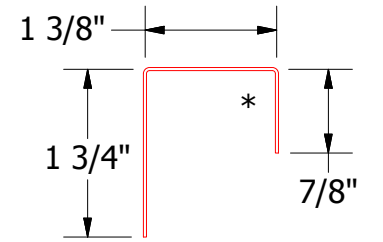

Vertical Panel

MPA670 - Window Sill Trim

MPA270 - J Closure

ATAS
 ATAS INTERNATIONAL, INC
 Allentown PA
 610-395-8445
 Mesa AZ
 480-558-7210

TITLE
MultiPurposePanel Window Sill Detail

REV. NO.	DATE	DESCRIPTION OF REVISION	BY	APP	DWG. NO.	DR	DATE
						MBP	7/13/2016
						DAS	7/29/16
					MATERIAL	SH. SIZE	SCALE
						B	X:X