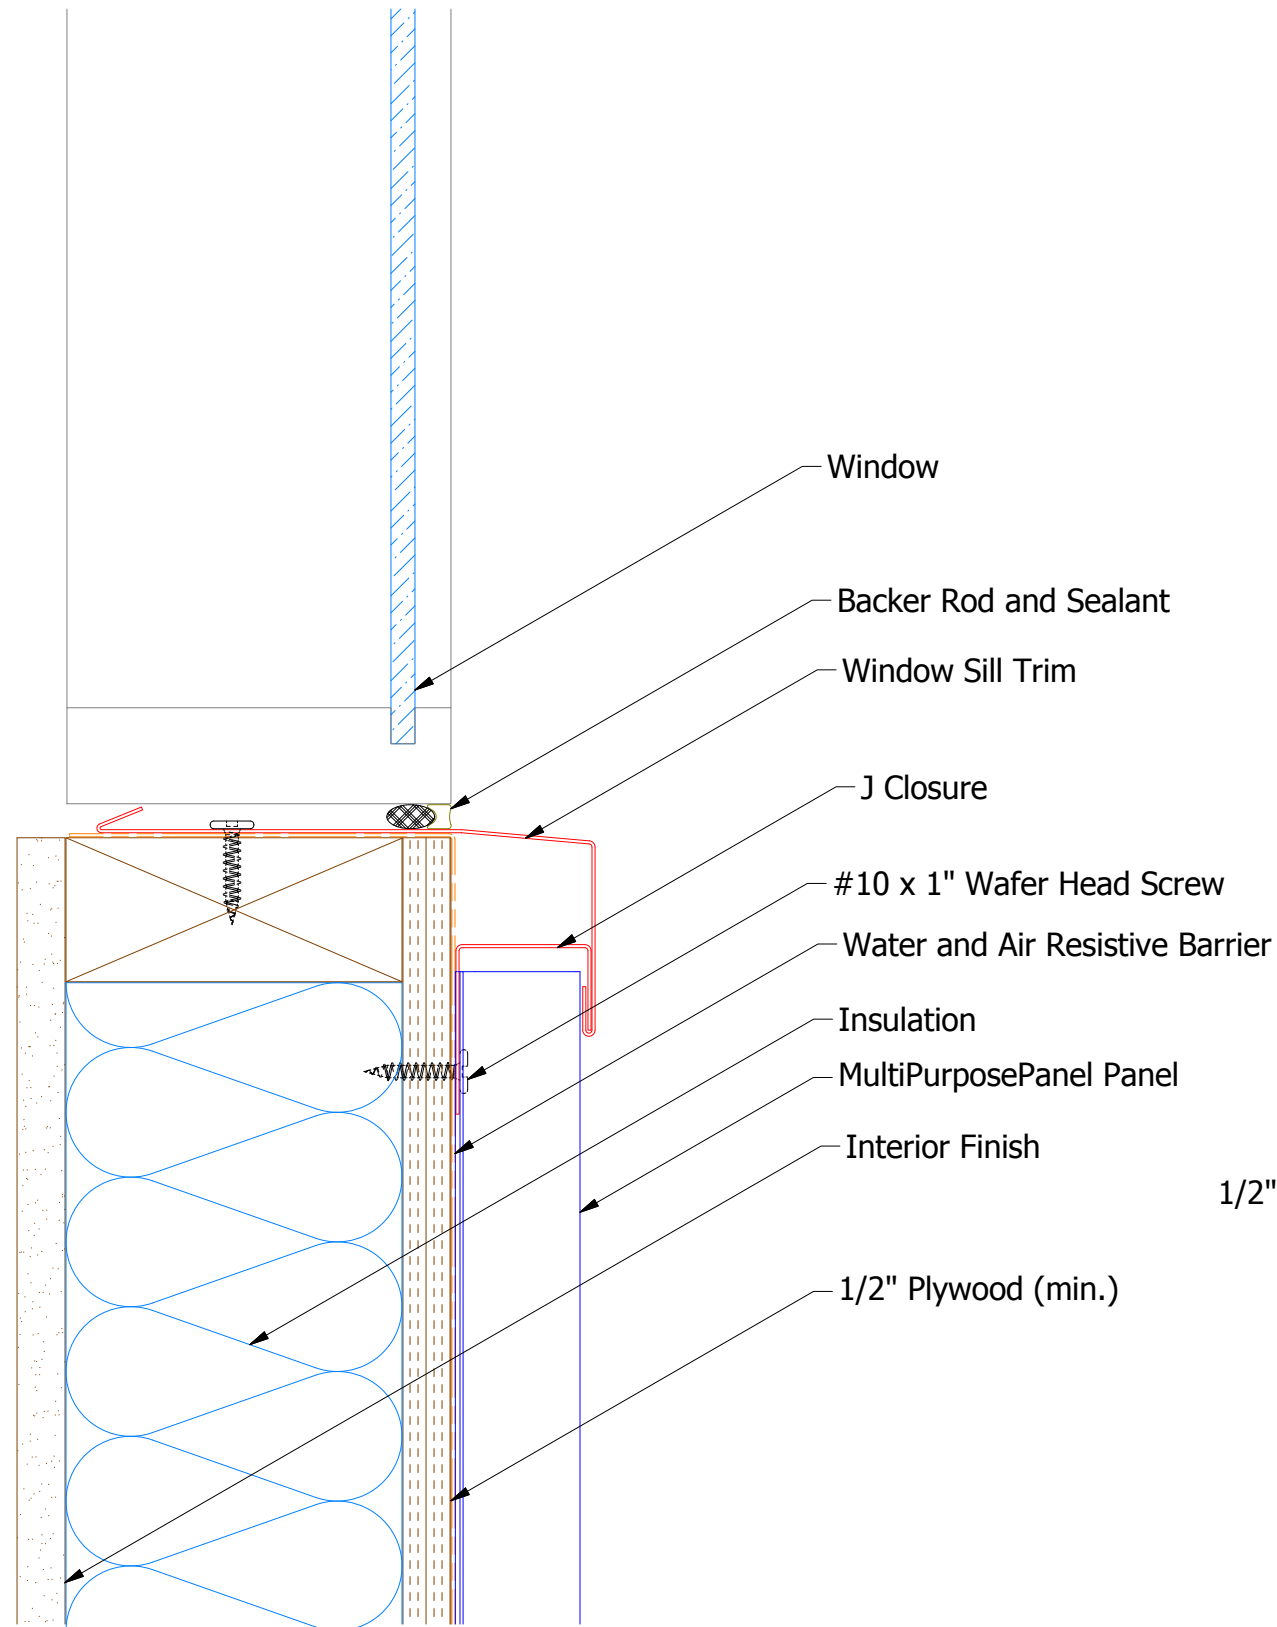

Vertical Panel

MPA670 - Window Sill Trim

MPA270 - J Closure

ATAS
 ATAS INTERNATIONAL, INC
 Allentown PA
 610-395-8445
 Mesa AZ
 480-558-7210

TITLE
MultiPurposePanel Window Sill Detail

REV. NO.	DATE	DESCRIPTION OF REVISION	BY	APP	DWG. NO.	DR	DATE
						MBP	7/13/2016
						DAS	7/29/16
					MATERIAL	SH. SIZE	SCALE
						B	X:X