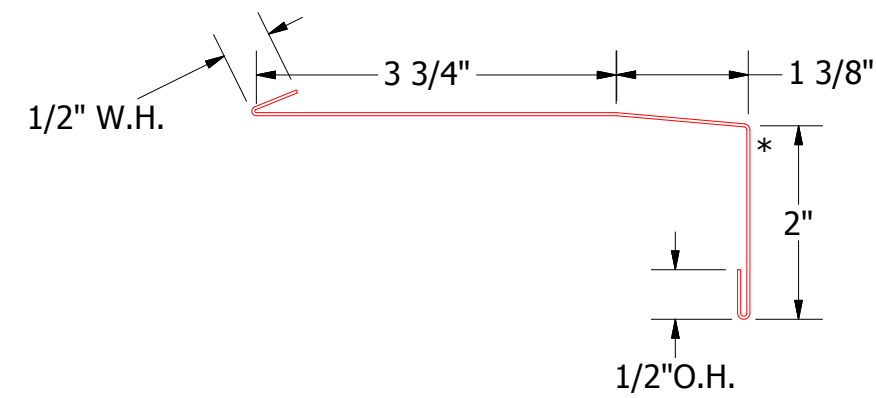

Vertical Panel

MPA670 - Window Sill Trim

MPA270 - J Closure

ATAS
 ATAS INTERNATIONAL, INC
 Allentown PA
 610-395-8445
 Mesa AZ
 480-558-7210

TITLE
MultiPurposePanel Window Sill Detail

REV. NO.	DATE	DESCRIPTION OF REVISION	BY	APP	DWG. NO.	DR	DATE
						MBP	7/13/2016
						DAS	7/29/16
					MATERIAL	SH. SIZE	SCALE
						B	X:X