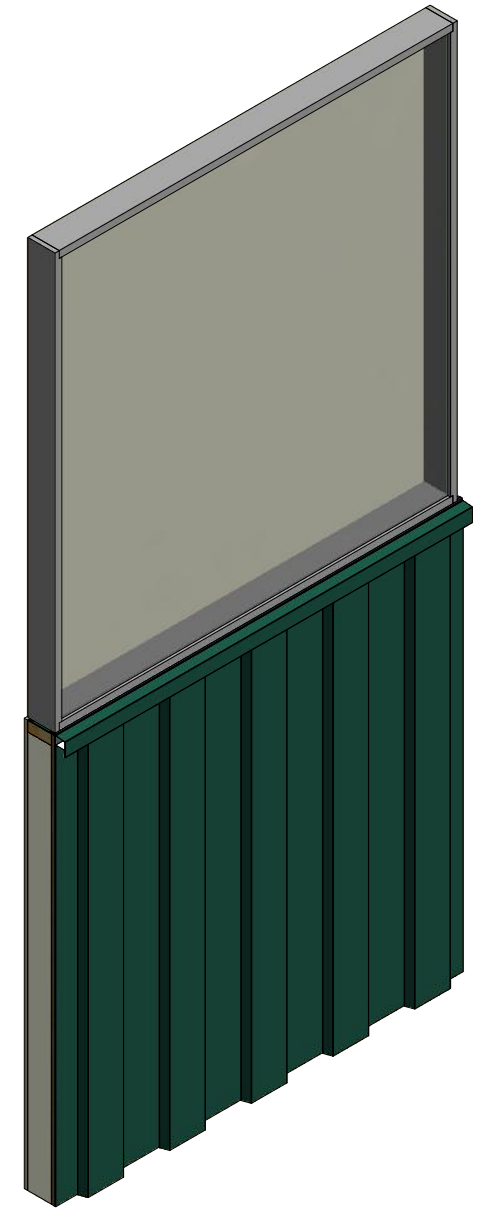

Vertical Panel

MPA670 - Window Sill Trim

MPA270 - J Closure

ATAS
 ATAS INTERNATIONAL, INC
 Allentown PA
 610-395-8445
 Mesa AZ
 480-558-7210

TITLE
MultiPurposePanel Window Sill Detail

REV. NO.	DATE	DESCRIPTION OF REVISION	BY	APP	DWG. NO.	DR	DATE
						MBP	7/13/2016
						DAS	7/29/16
					MATERIAL	SH. SIZE	SCALE
						B	X:X