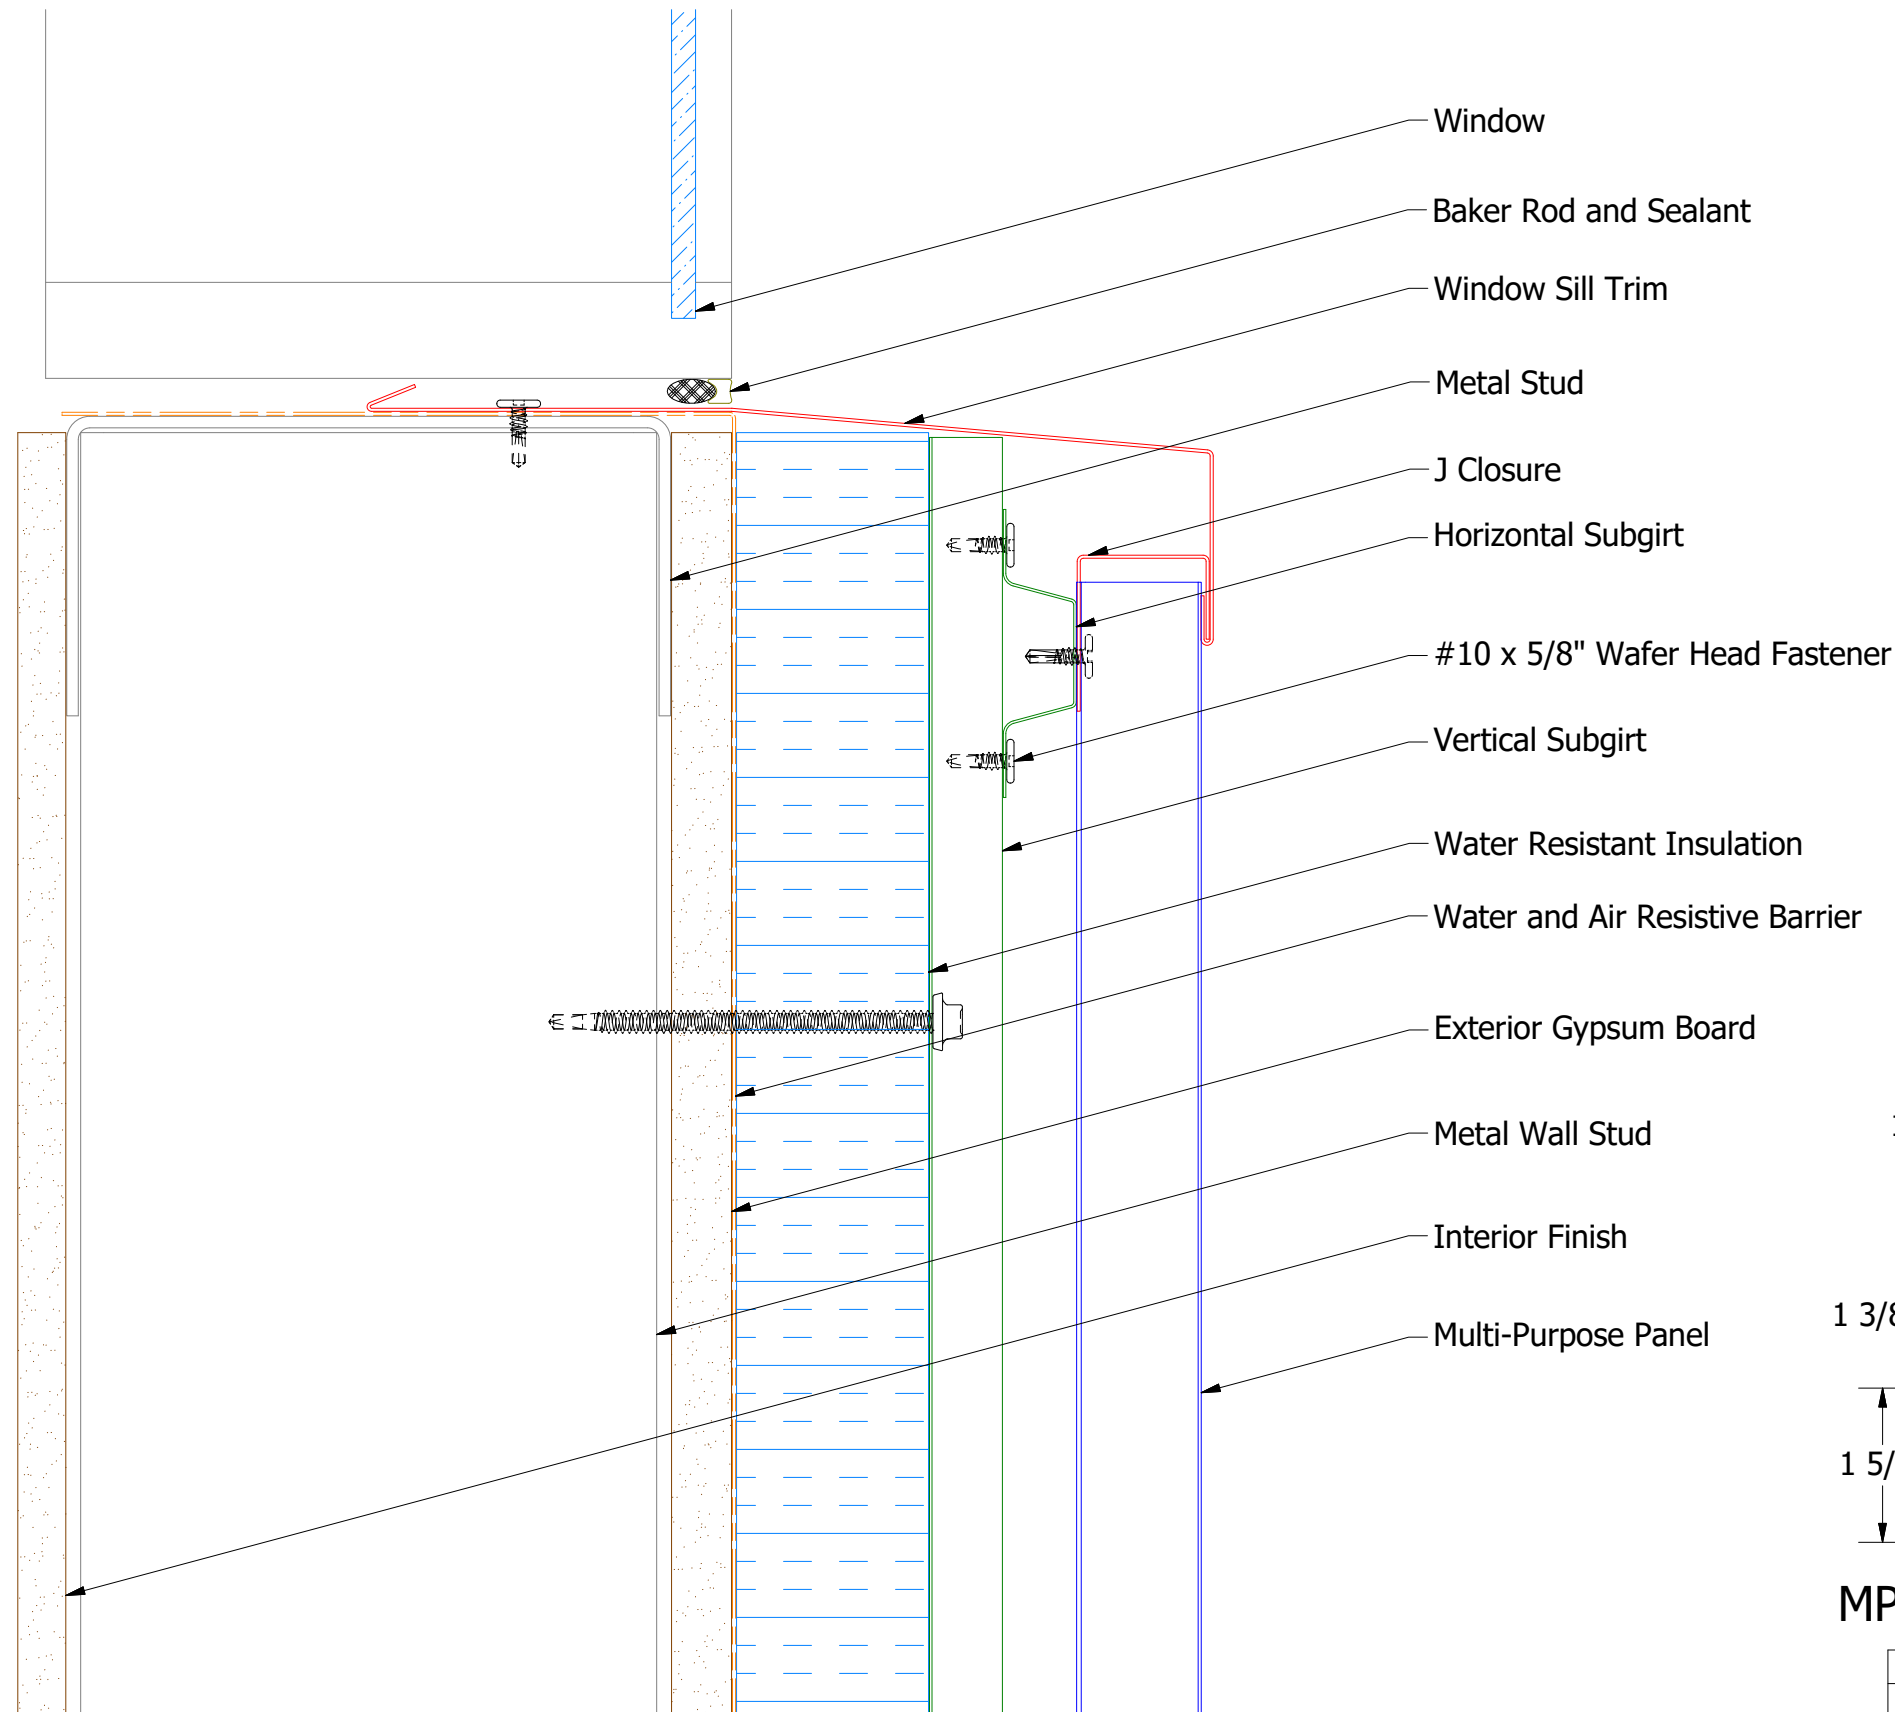

# Vertical Panel

**MPA670-Window Sill Trim**

**MPA270-J Closure**

**ATAS** ATAS INTERNATIONAL, INC  
 Allentown PA  
 610-395-8445  
 Mesa AZ  
 480-558-7210

TITLE **Multi-Purpose Window Sill Detail**

REV. NO.	DATE	DESCRIPTION OF REVISION	BY	APP	DWG. NO.	DR	DATE
						DMR	2/8/2017
					MATERIAL	APP	DATE
					SH. SIZE	B	SCALE
							X:X