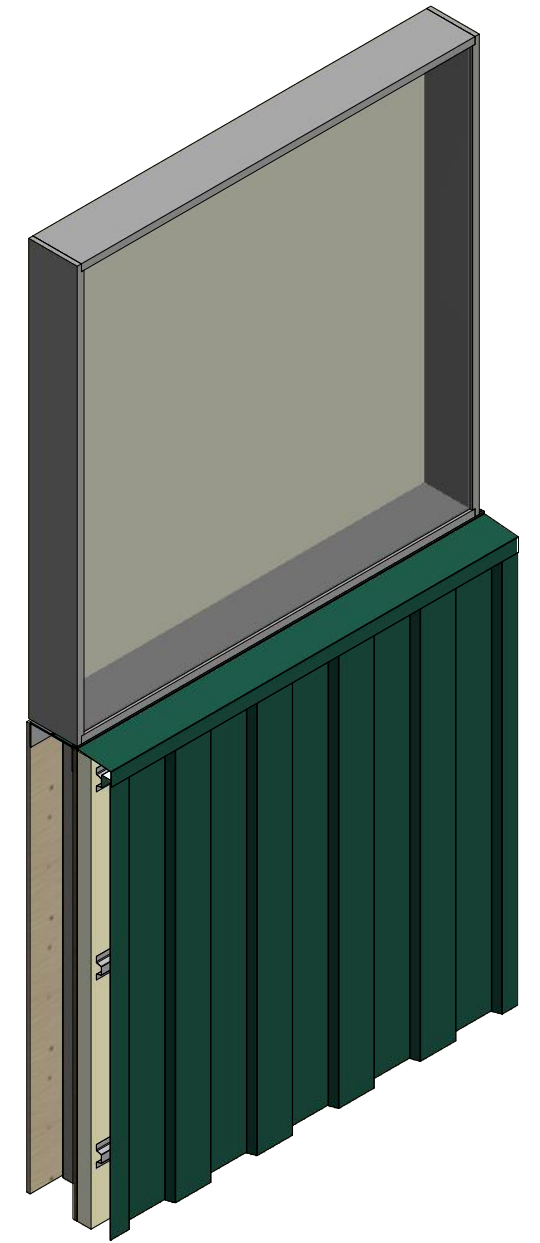

# Vertical Panel

**MPA670-Window Sill Trim**

**MPA270-J Closure**

**ATAS** ATAS INTERNATIONAL, INC  
 Allentown PA  
 610-395-8445  
 Mesa AZ  
 480-558-7210

TITLE **Multi-Purpose Window Sill Detail**

REV. NO.	DATE	DESCRIPTION OF REVISION	BY	APP	DWG. NO.	DR	DATE
						DMR	2/8/2017
					MATERIAL	APP	DATE
					SH. SIZE	B	SCALE
							X:X