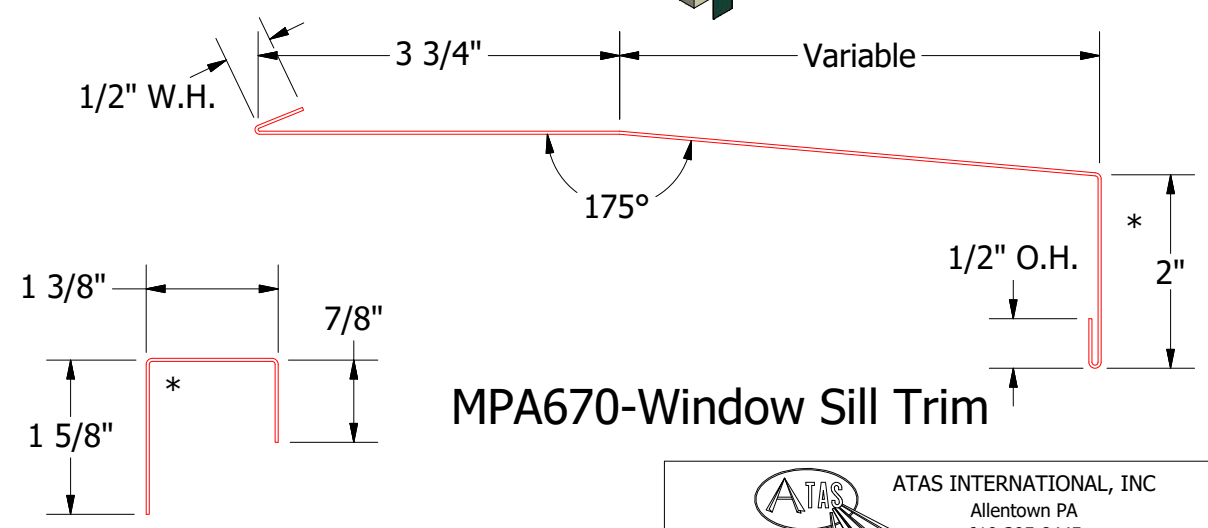

# Vertical Panel

**MPA670-Window Sill Trim**

**MPA270-J Closure**

**ATAS** ATAS INTERNATIONAL, INC  
 Allentown PA  
 610-395-8445  
 Mesa AZ  
 480-558-7210

TITLE **Multi-Purpose Window Sill Detail**

REV. NO.	DATE	DESCRIPTION OF REVISION	BY	APP	DWG. NO.	DR	DATE
						DMR	2/8/2017
					MATERIAL	APP	DATE
					SH. SIZE	B	SCALE
							X:X