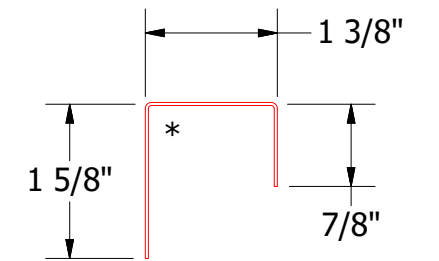

Vertical Panel

MPA270-J Closure

ATAS ATAS INTERNATIONAL, INC
 Allentown PA
 610-395-8445
 Mesa AZ
 480-558-7210

TITLE		Multi-Purpose Open Top of Wall Detail	
DWG. NO.	DR	DATE	2/6/2017
	DMR		
MATERIAL	APP	DATE	
REV. NO.	DATE	DESCRIPTION OF REVISION	BY APP
	SH. SIZE	B	SCALE X:X