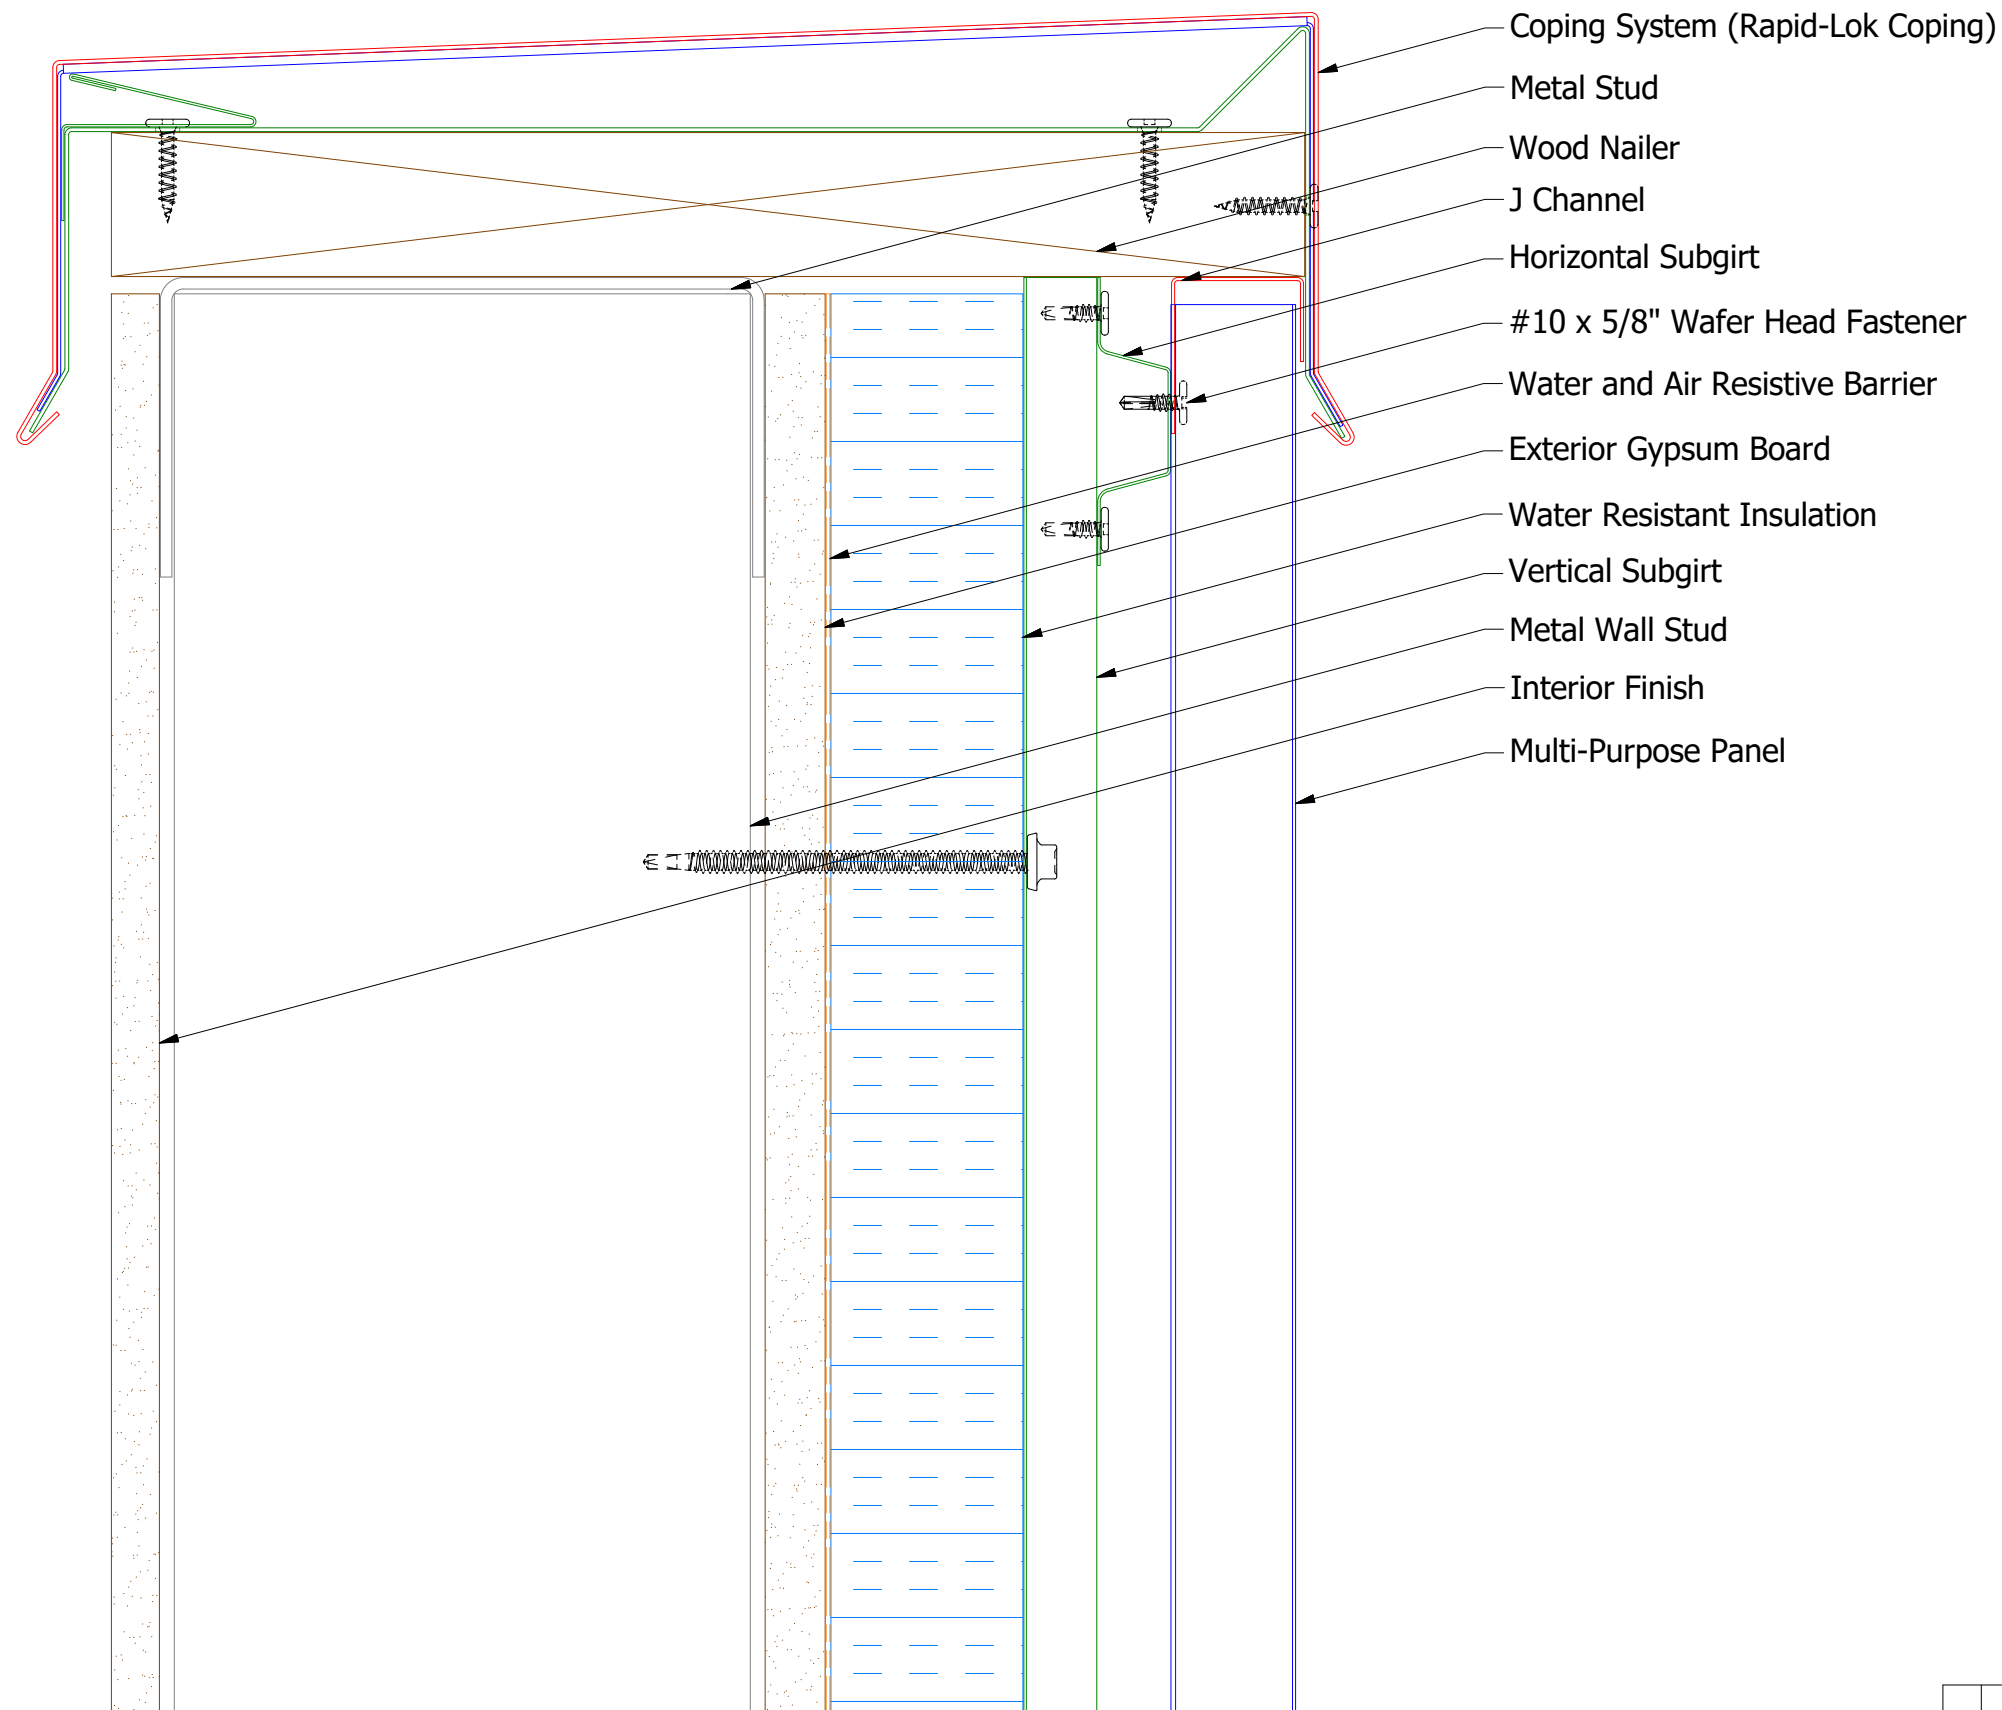

Vertical Panel

MPA270-J Closure

ATAS ATAS INTERNATIONAL, INC
 Allentown PA
 610-395-8445
 Mesa AZ
 480-558-7210

TITLE		Multi-Purpose Open Top of Wall Detail	
DWG. NO.	DR	DATE	2/6/2017
	DMR		
MATERIAL	APP	DATE	
REV. NO.	DATE	DESCRIPTION OF REVISION	BY APP
	SH. SIZE	B	SCALE X:X