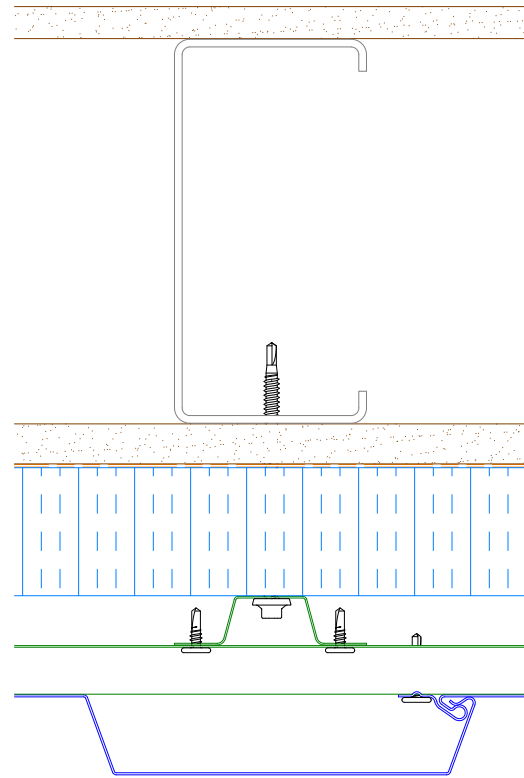

Vertical Panel

Alternate Subgirt Orientation

MPA602-Outside Corner Post

ATAS ATAS INTERNATIONAL, INC
 Allentown PA
 610-395-8445
 Mesa AZ
 480-558-7210

TITLE				Multi-Purpose Open Outside Corner Detail			
DWG. NO.		DR		DATE		DATE	
		DMR		2/6/2017			
MATERIAL		APP		DATE			
REV. NO.		DATE		DESCRIPTION OF REVISION		BY APP	
						SH. SIZE B SCALE X:X	