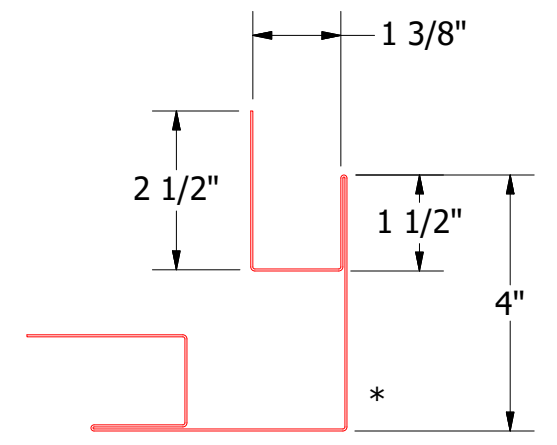

Vertical Panel

Alternate Subgirt Orientation

MPA602-Outside Corner Post

ATAS ATAS INTERNATIONAL, INC
 Allentown PA
 610-395-8445
 Mesa AZ
 480-558-7210

TITLE				Multi-Purpose Open Outside Corner Detail			
DWG. NO.		DR		DATE		DATE	
		DMR		2/6/2017			
MATERIAL		APP		DATE			
REV. NO.		DATE		DESCRIPTION OF REVISION		BY APP	
						SH. SIZE B SCALE X:X	