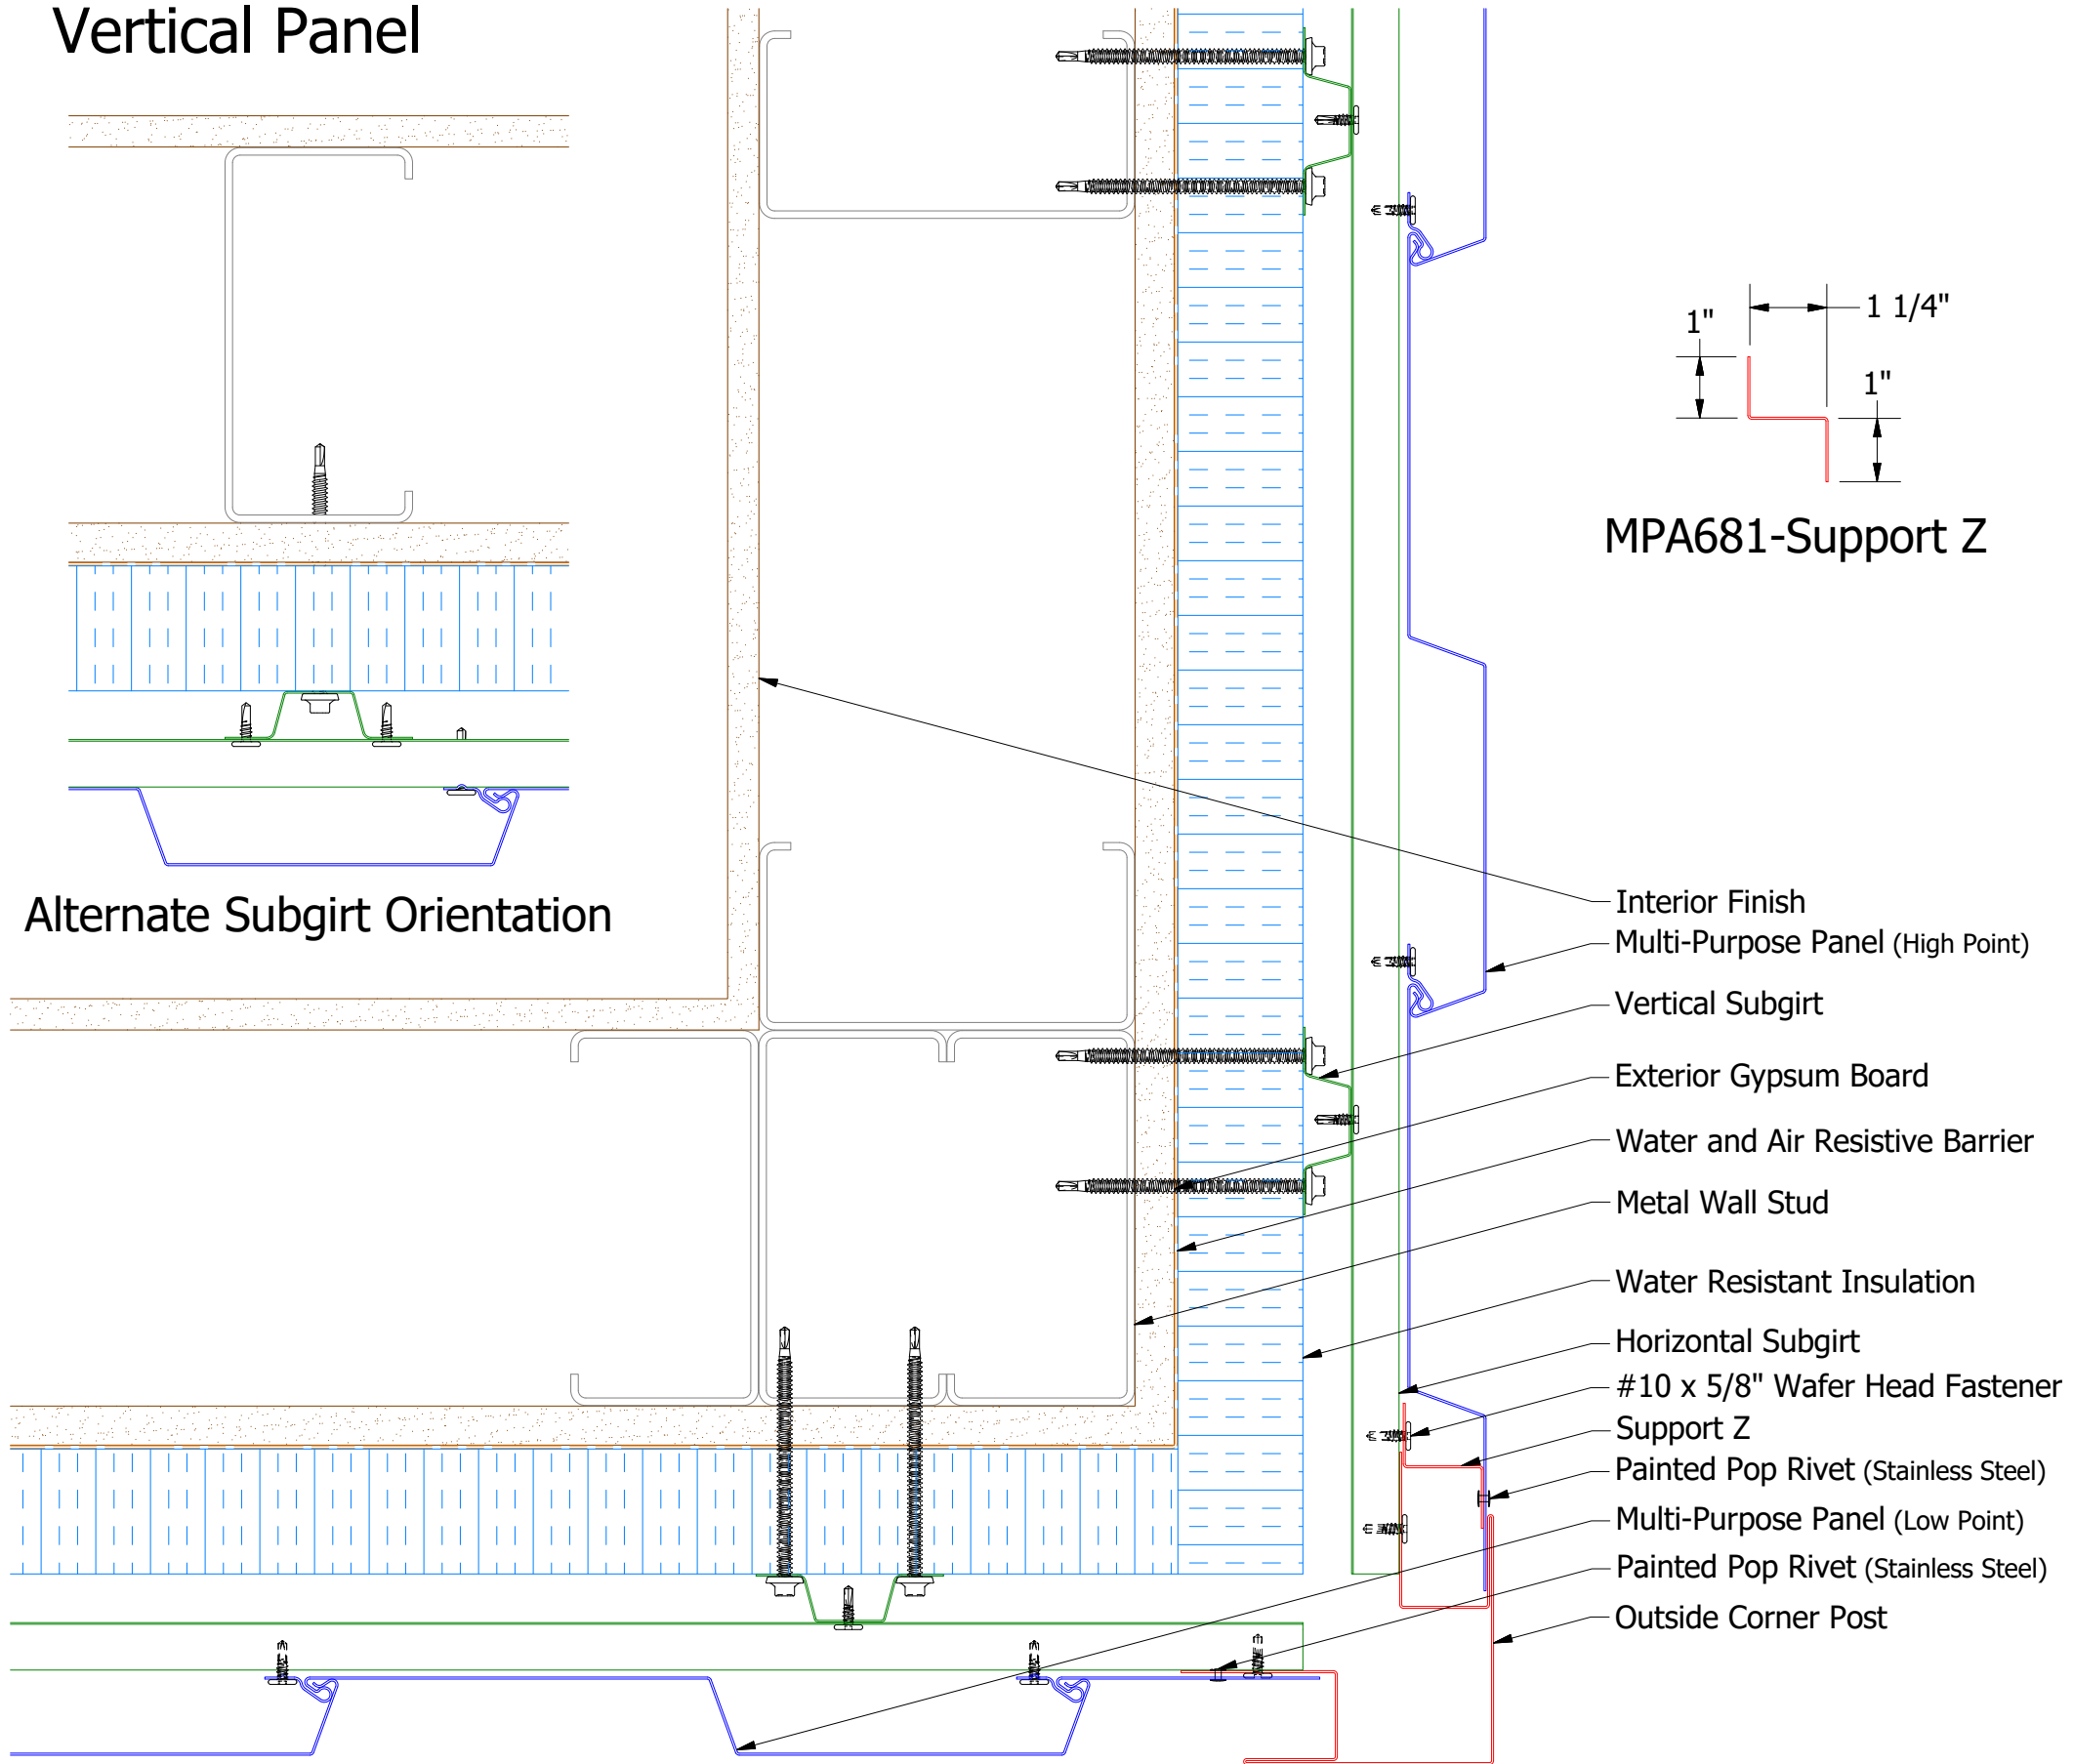

Vertical Panel

Alternate Subgirt Orientation

MPA602-Outside Corner Post

ATAS ATAS INTERNATIONAL, INC
 Allentown PA
 610-395-8445
 Mesa AZ
 480-558-7210

TITLE				Multi-Purpose Open Outside Corner Detail			
DWG. NO.		DR		DATE		DATE	
		DMR		2/6/2017			
MATERIAL		APP		DATE			
REV. NO.		DATE		DESCRIPTION OF REVISION		BY APP	
						SH. SIZE B SCALE X:X	