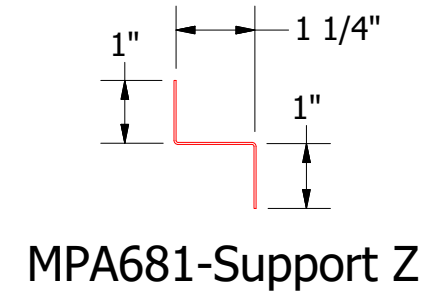

Vertical Panel

Alternate Subgirt Orientation

MPA602-Outside Corner Post

ATAS ATAS INTERNATIONAL, INC
 Allentown PA
 610-395-8445
 Mesa AZ
 480-558-7210

TITLE				Multi-Purpose Open Outside Corner Detail			
DWG. NO.		DR		DATE		DATE	
		DMR		2/6/2017			
MATERIAL		APP		DATE			
REV. NO.		DATE		DESCRIPTION OF REVISION		BY APP	
						SH. SIZE B SCALE X:X	