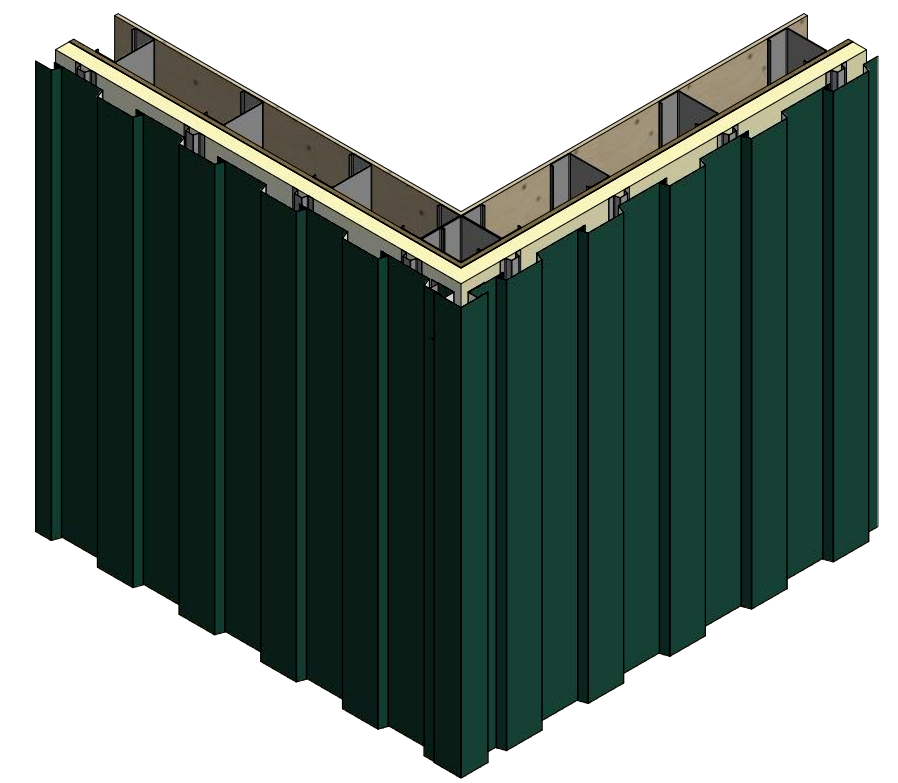

Vertical Panel

Alternate Subgirt Orientation

MPA602-Outside Corner Post

ATAS ATAS INTERNATIONAL, INC
 Allentown PA
 610-395-8445
 Mesa AZ
 480-558-7210

TITLE				Multi-Purpose Open Outside Corner Detail			
DWG. NO.		DR		DATE		DATE	
		DMR		2/6/2017			
MATERIAL		APP		DATE			
REV. NO.		DATE		DESCRIPTION OF REVISION		BY APP	
						SH. SIZE B SCALE X:X	