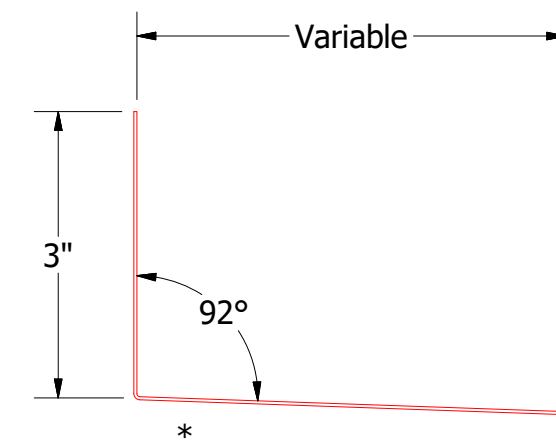

Vertical Panel

Flashing
(Field Fabricated From Color Matched Flat Stock)