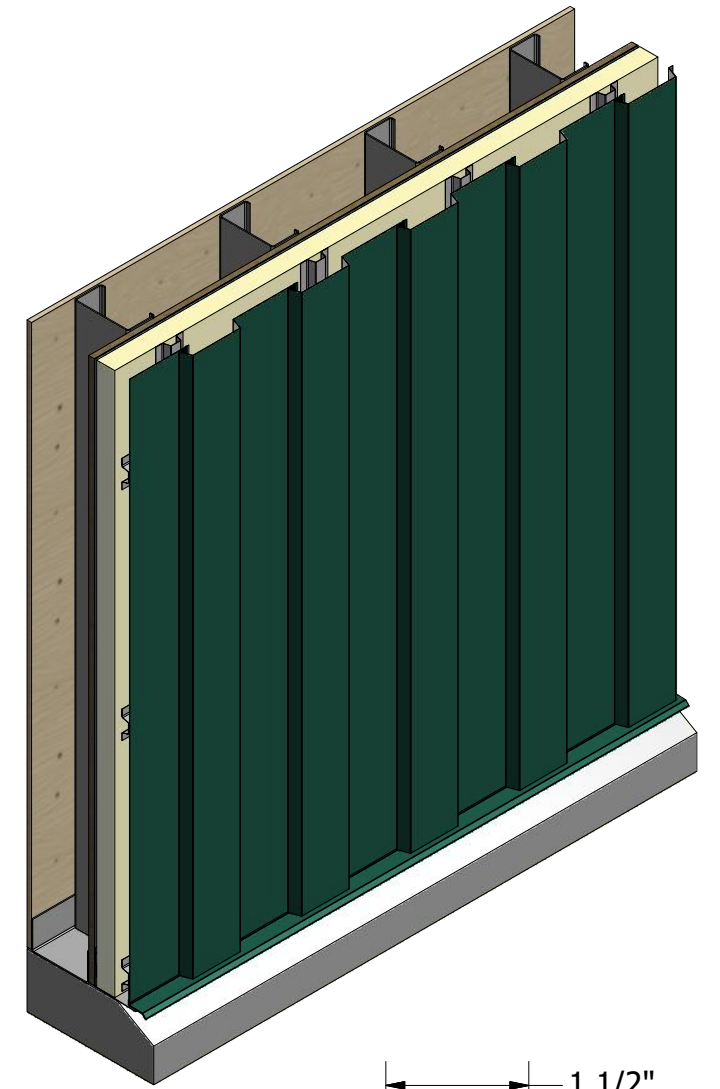

Vertical Panel

Flashing
 (Field Fabricated From Color Matched Flat Stock)

MPA661-Base Trim

ATAS ATAS INTERNATIONAL, INC
 Allentown PA
 610-395-8445
 Mesa AZ
 480-558-7210

TITLE **Multi-Purpose Base Detail**

REV. NO.	DATE	DESCRIPTION OF REVISION	BY	APP	DWG. NO.	DR	DATE
						DMR	1/30/2017
					MATERIAL	APP	DATE
					SH. SIZE	B	SCALE
							X:X