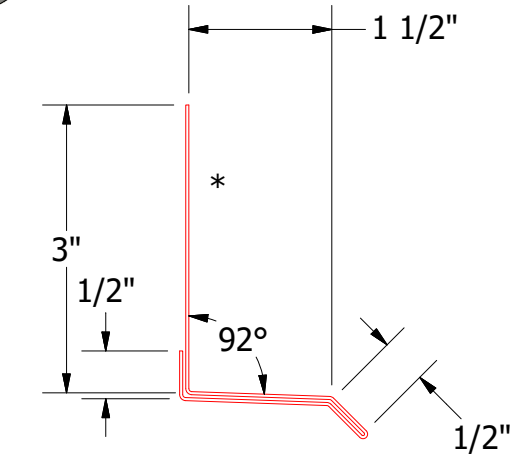

Vertical Panel

Flashing
 (Field Fabricated From Color Matched Flat Stock)

MPA661-Base Trim

ATAS ATAS INTERNATIONAL, INC
 Allentown PA
 610-395-8445
 Mesa AZ
 480-558-7210

TITLE **Multi-Purpose Base Detail**

REV. NO.	DATE	DESCRIPTION OF REVISION	BY	APP	DWG. NO.	DR	DATE
						DMR	1/30/2017
					MATERIAL	APP	DATE
					SH. SIZE	B	SCALE
							X:X