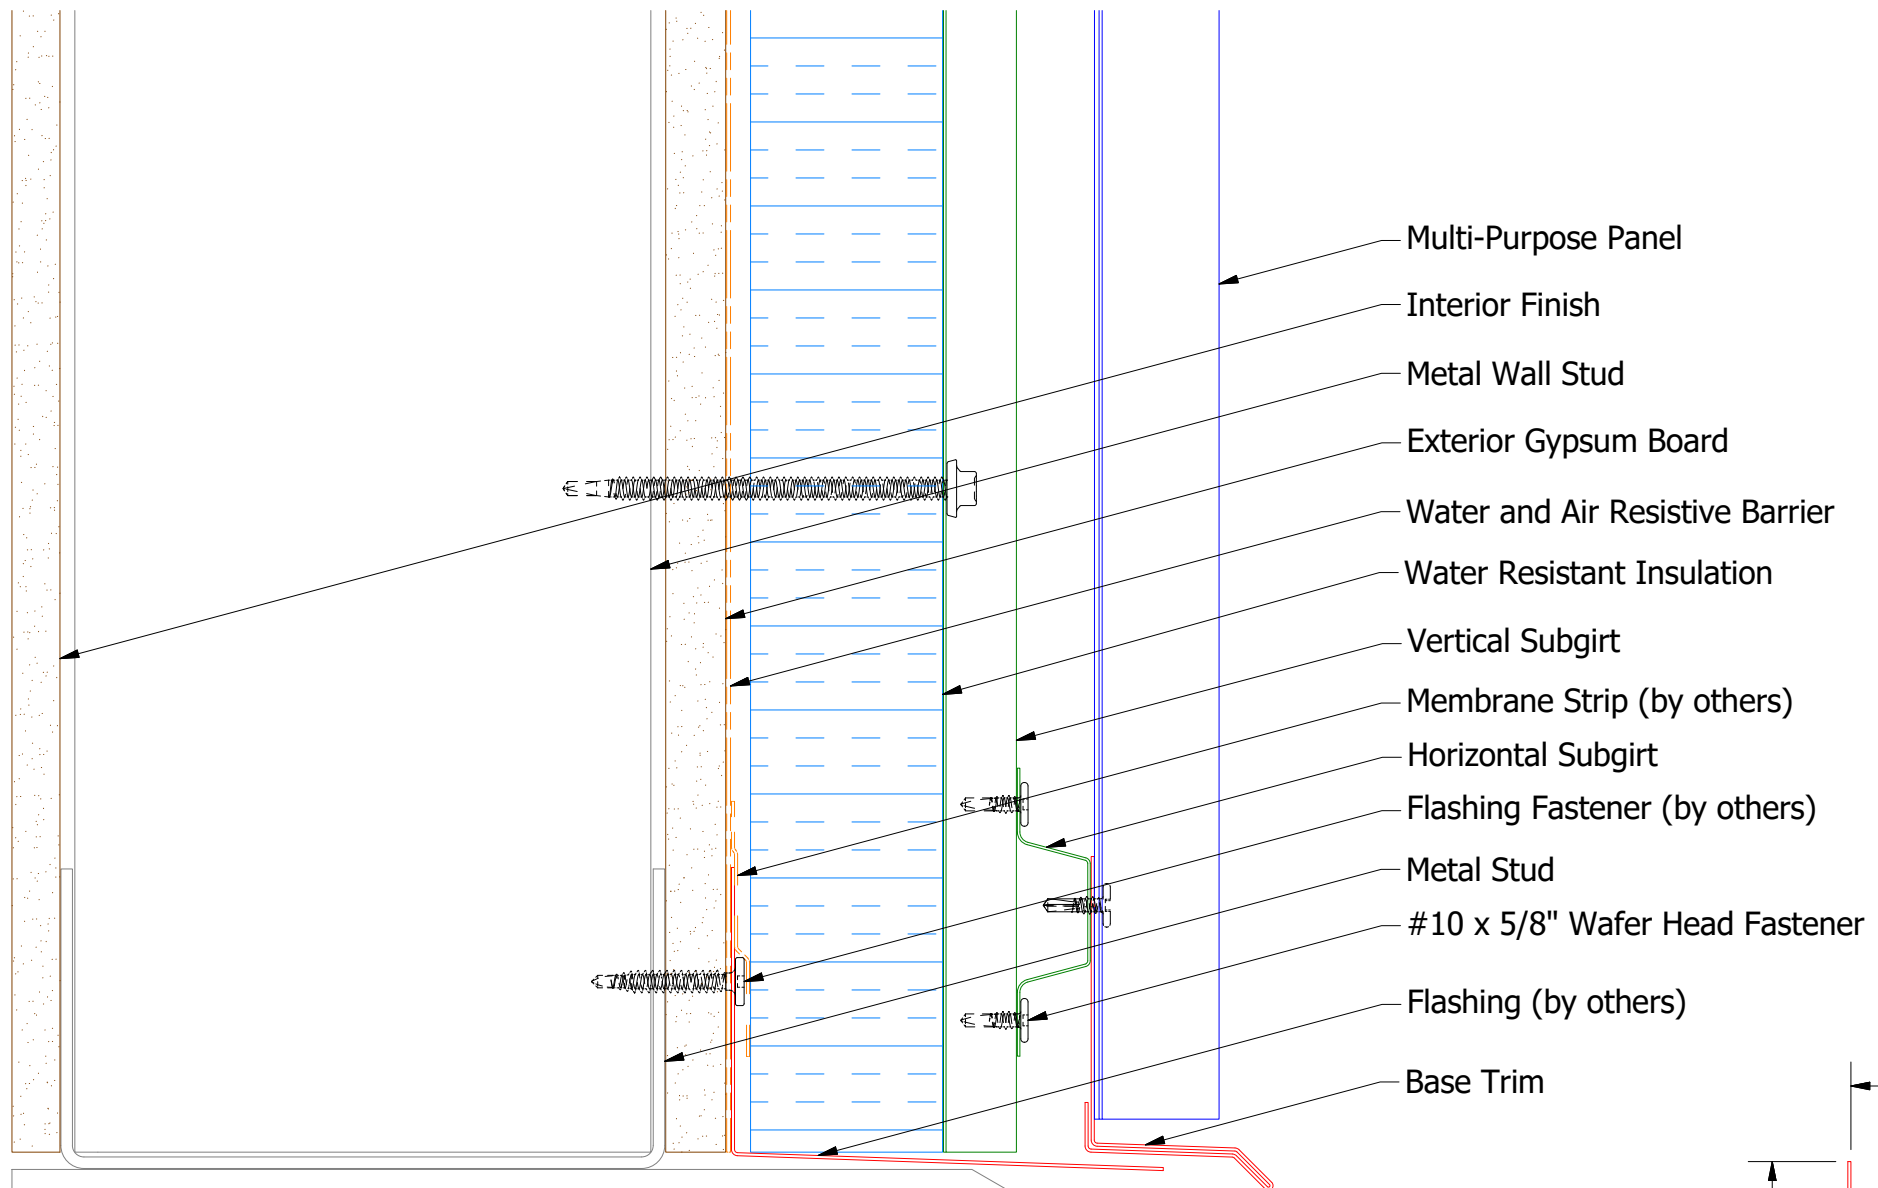

Vertical Panel

Flashing
 (Field Fabricated From Color Matched Flat Stock)

MPA661-Base Trim

ATAS ATAS INTERNATIONAL, INC
 Allentown PA
 610-395-8445
 Mesa AZ
 480-558-7210

TITLE **Multi-Purpose Base Detail**

REV. NO.	DATE	DESCRIPTION OF REVISION	BY	APP	DWG. NO.	DR	DATE
						DMR	1/30/2017
					MATERIAL	APP	DATE
					SH. SIZE	B	SCALE
							X:X