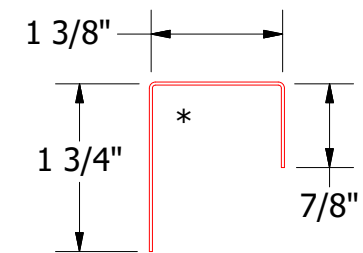

Vertical Panel

MPA270 - J Closure

ATAS INTERNATIONAL, INC
 Allentown PA
 610-395-8445
 Mesa AZ
 480-558-7210

TITLE
MultiPurposePanel Top of Wall Detail

REV. NO.	DATE	DESCRIPTION OF REVISION	BY	APP	DWG. NO.	DR	DATE
						MBP	7/13/2016
						DAS	7/29/16
					MATERIAL	SH. SIZE	SCALE
						B	X:X