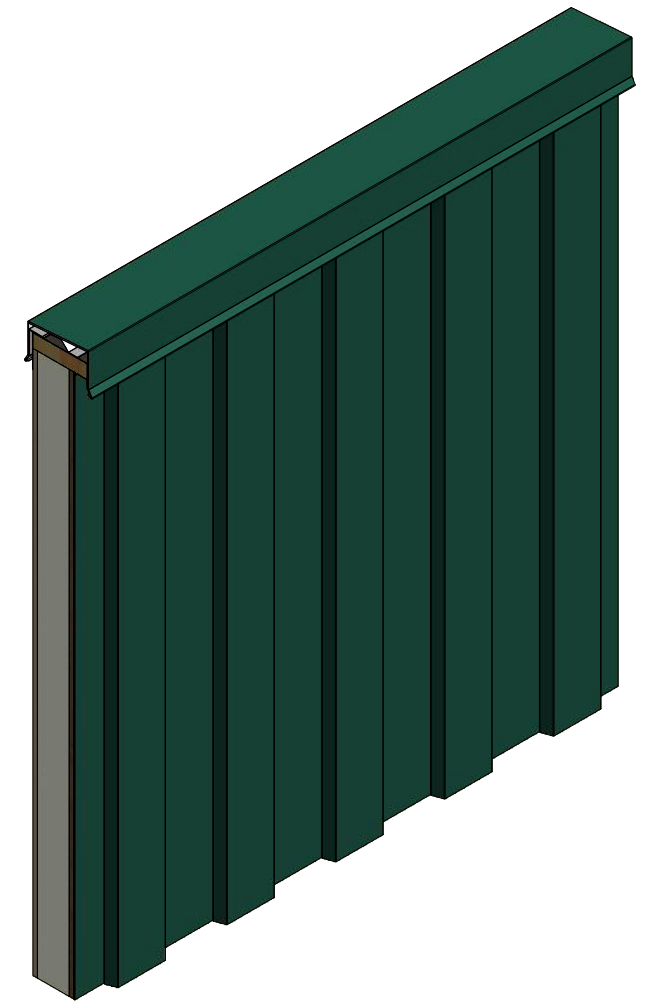

Vertical Panel

MPA270 - J Closure

ATAS INTERNATIONAL, INC
 Allentown PA
 610-395-8445
 Mesa AZ
 480-558-7210

TITLE
MultiPurposePanel Top of Wall Detail

REV. NO.	DATE	DESCRIPTION OF REVISION	BY	APP	DWG. NO.	DR	DATE
						MBP	7/13/2016
						DAS	7/29/16
					MATERIAL	SH. SIZE	SCALE
						B	X:X