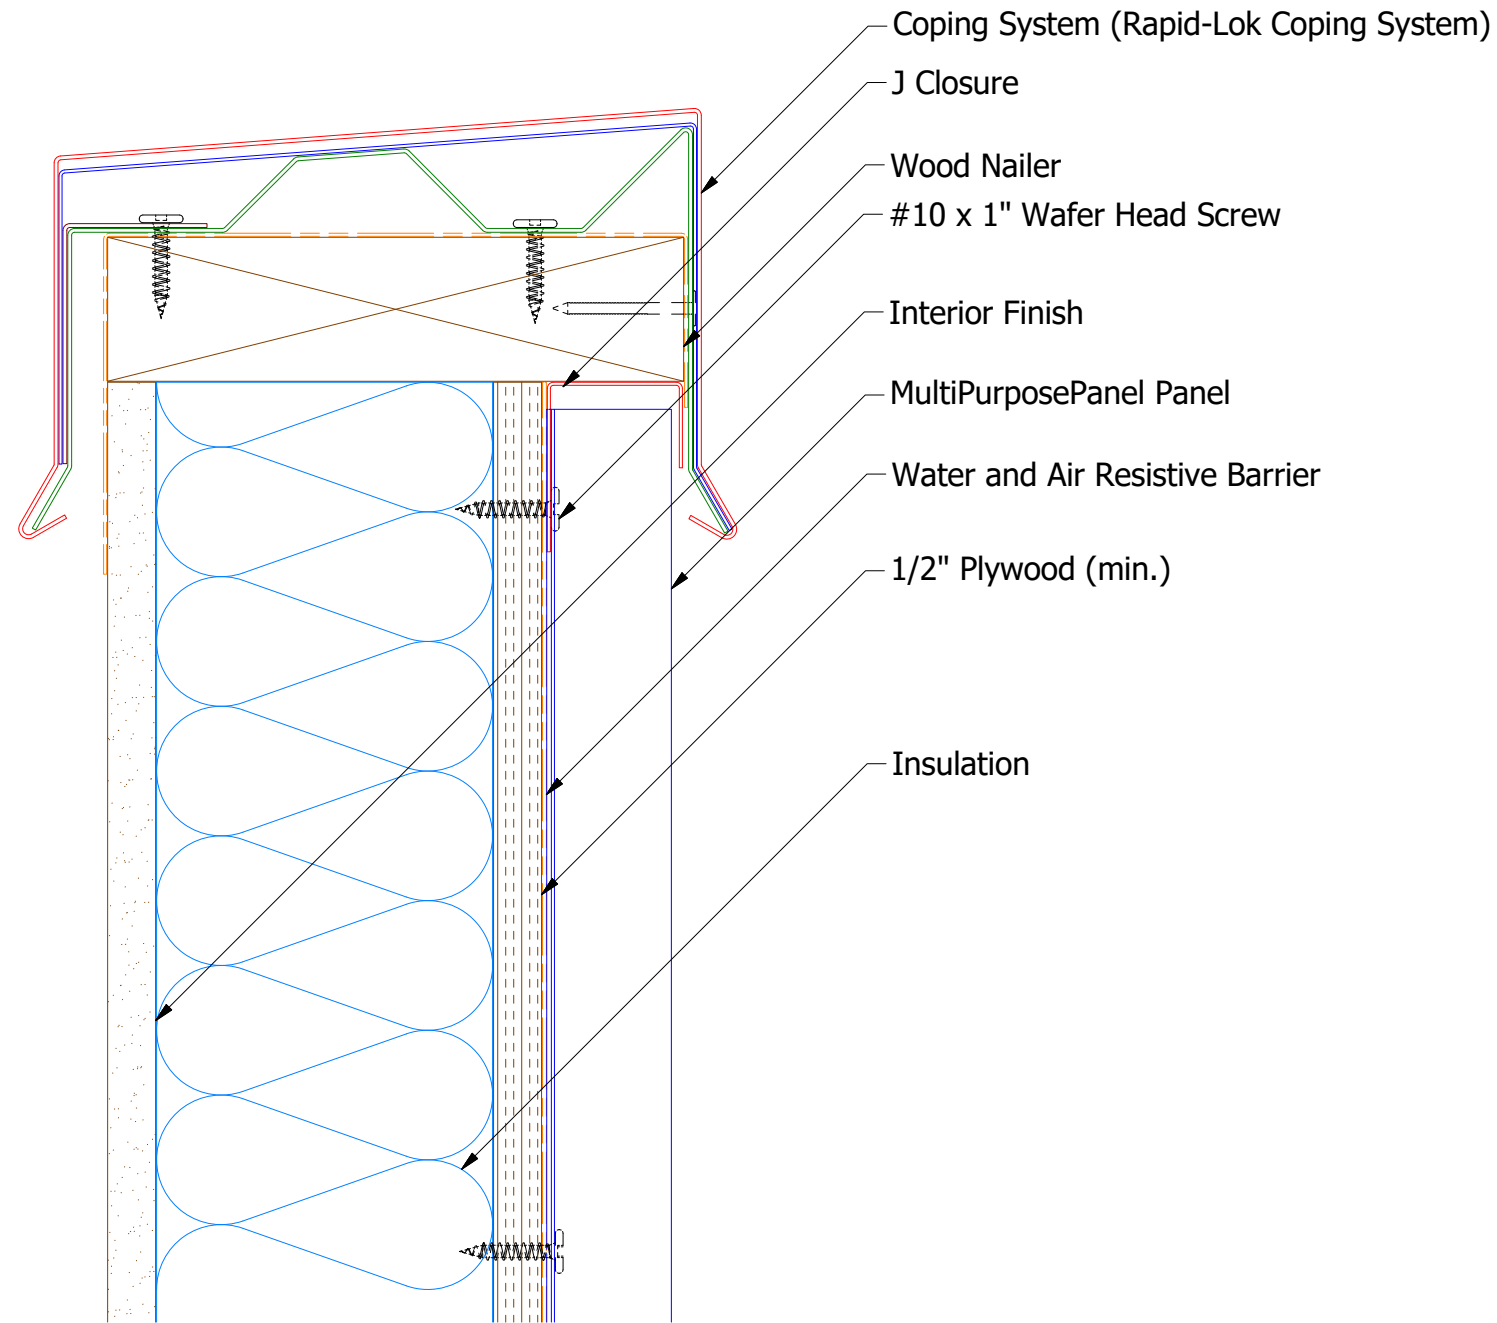

Vertical Panel

MPA270 - J Closure

ATAS INTERNATIONAL, INC
 Allentown PA
 610-395-8445
 Mesa AZ
 480-558-7210

TITLE
MultiPurposePanel Top of Wall Detail

REV. NO.	DATE	DESCRIPTION OF REVISION	BY	APP	DWG. NO.	DR	DATE
						MBP	7/13/2016
						DAS	7/29/16
					MATERIAL	SH. SIZE	SCALE
						B	X:X