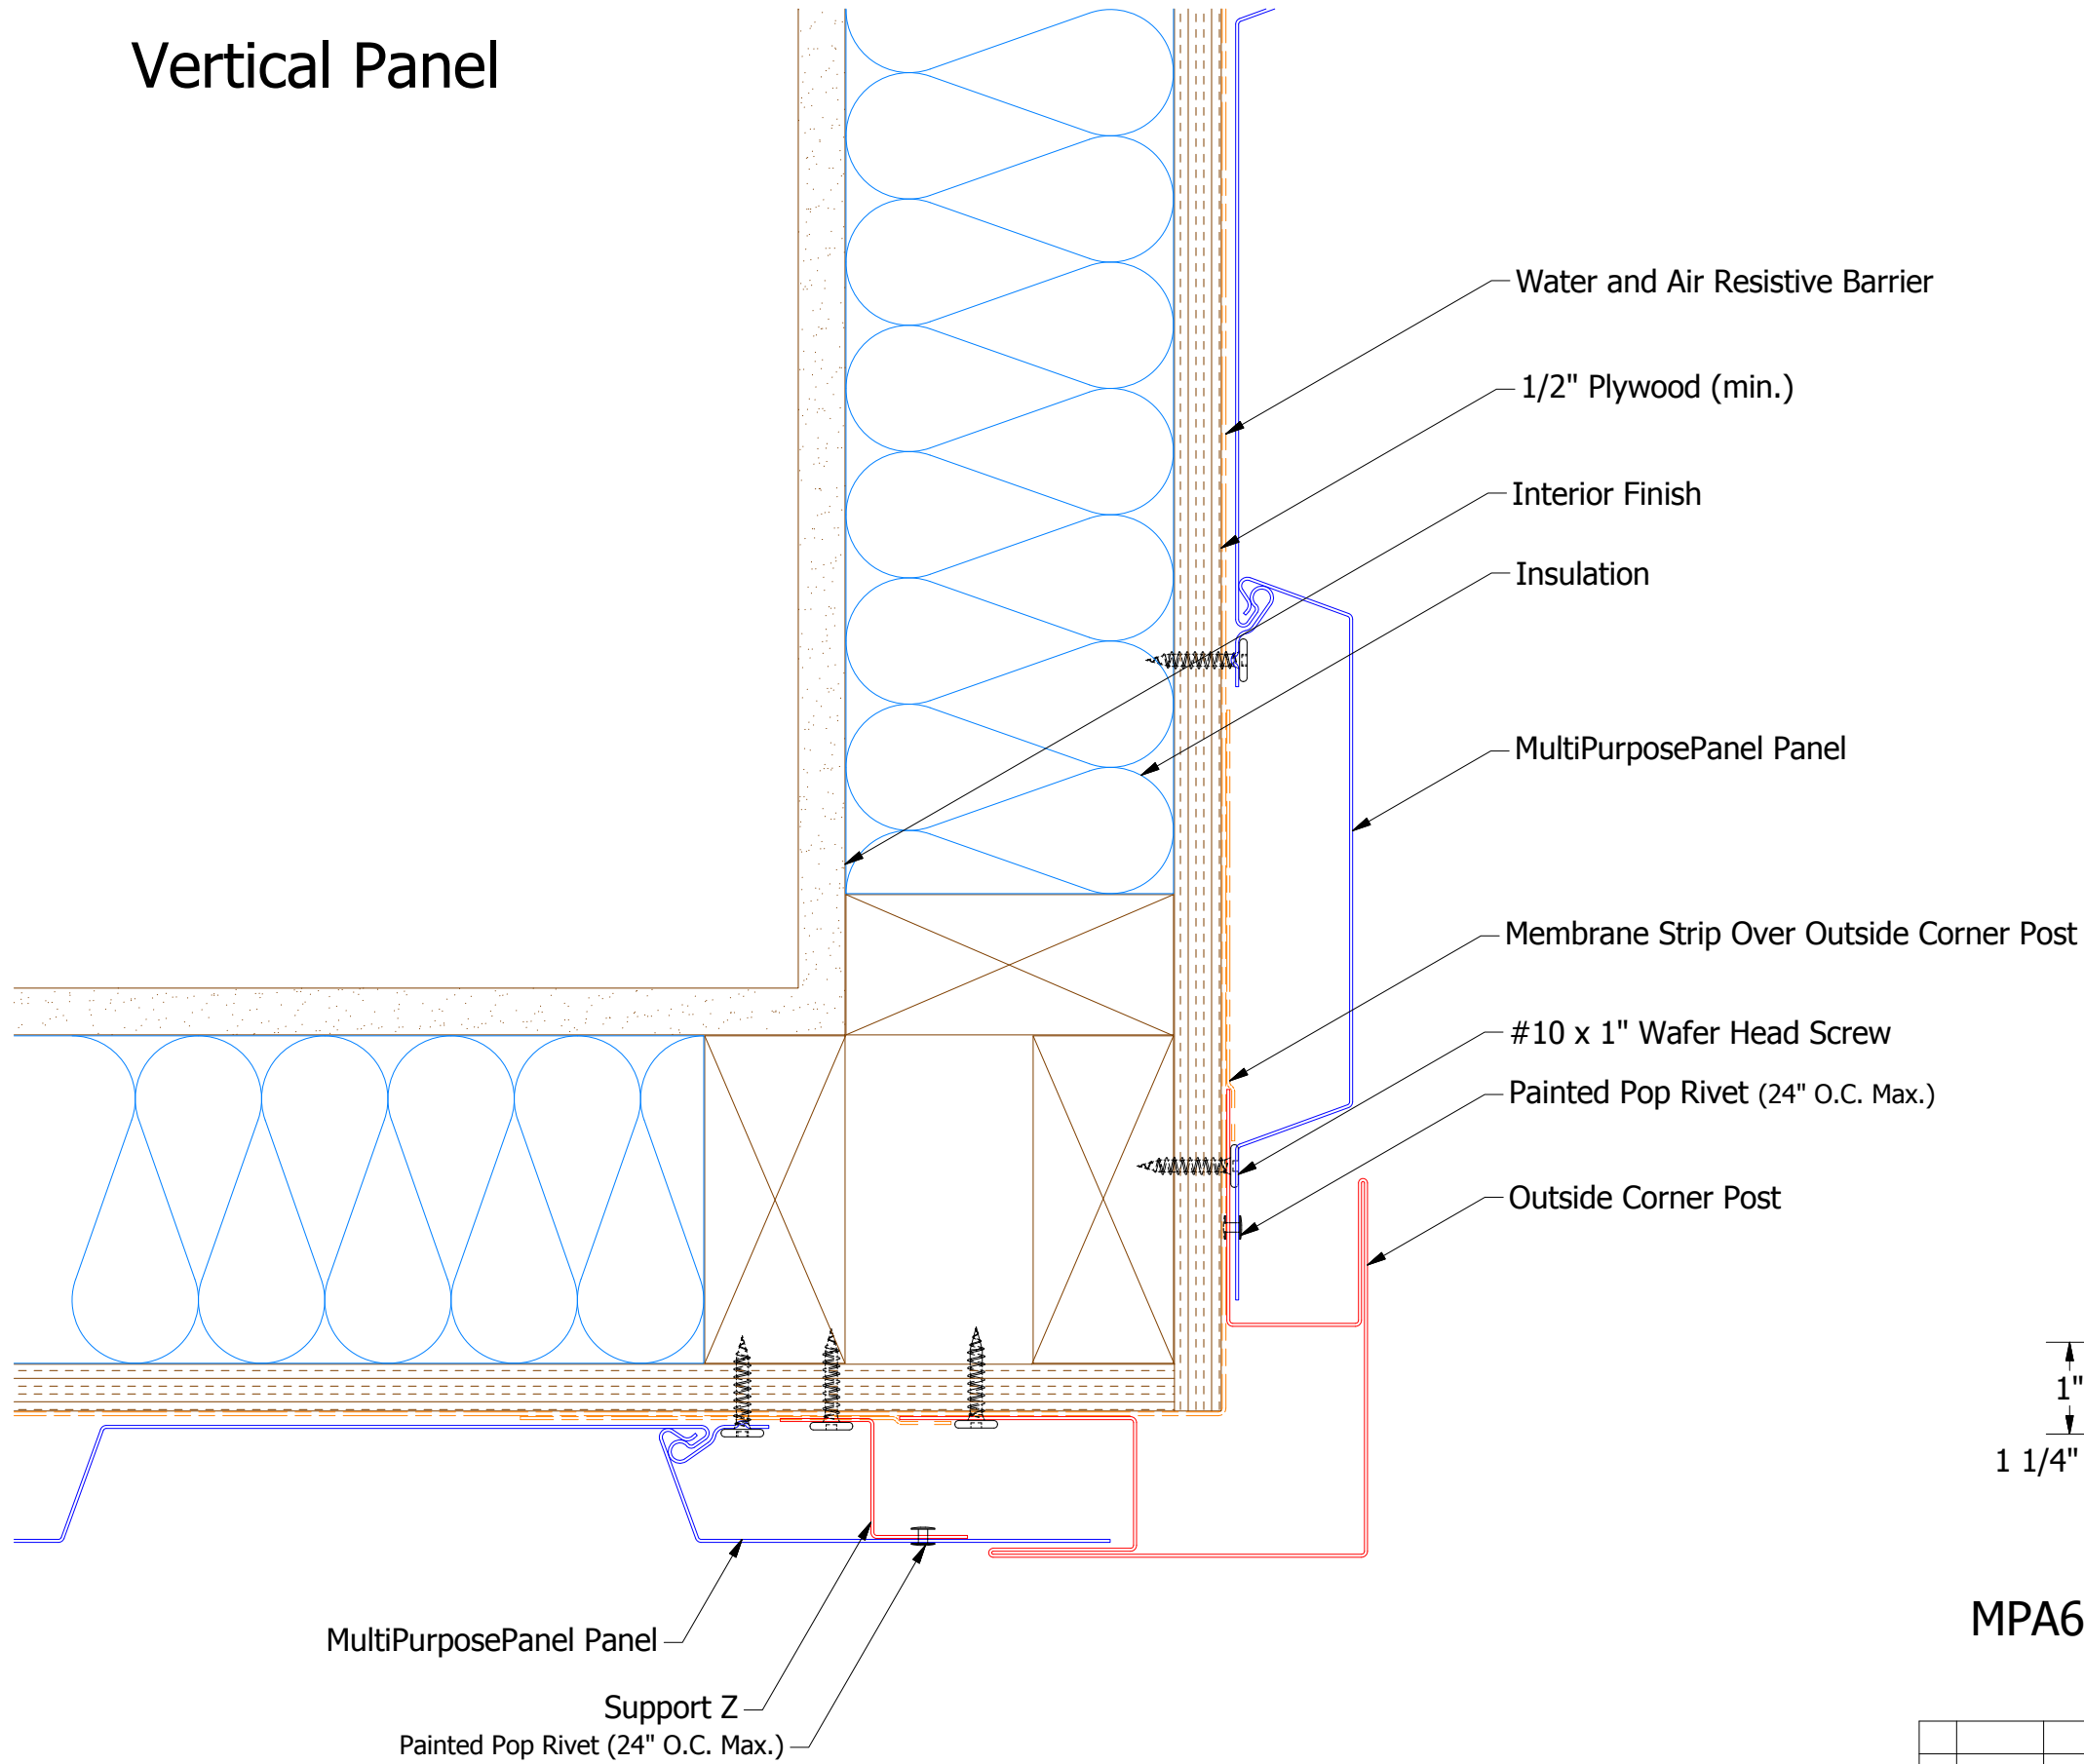

# Vertical Panel

MPA681 - Support Z

**ATAS** ATAS INTERNATIONAL, INC  
 Allentown PA  
 610-395-8445  
 Mesa AZ  
 480-558-7210

**MultiPurposePanel Outside Corner Detail**

REV. NO.	DATE	DESCRIPTION OF REVISION	BY	APP	DWG. NO.	DR	DATE
						MBP	7/13/2016
						DAS	7/29/16
					MATERIAL	SH. SIZE	SCALE
						B	X:X