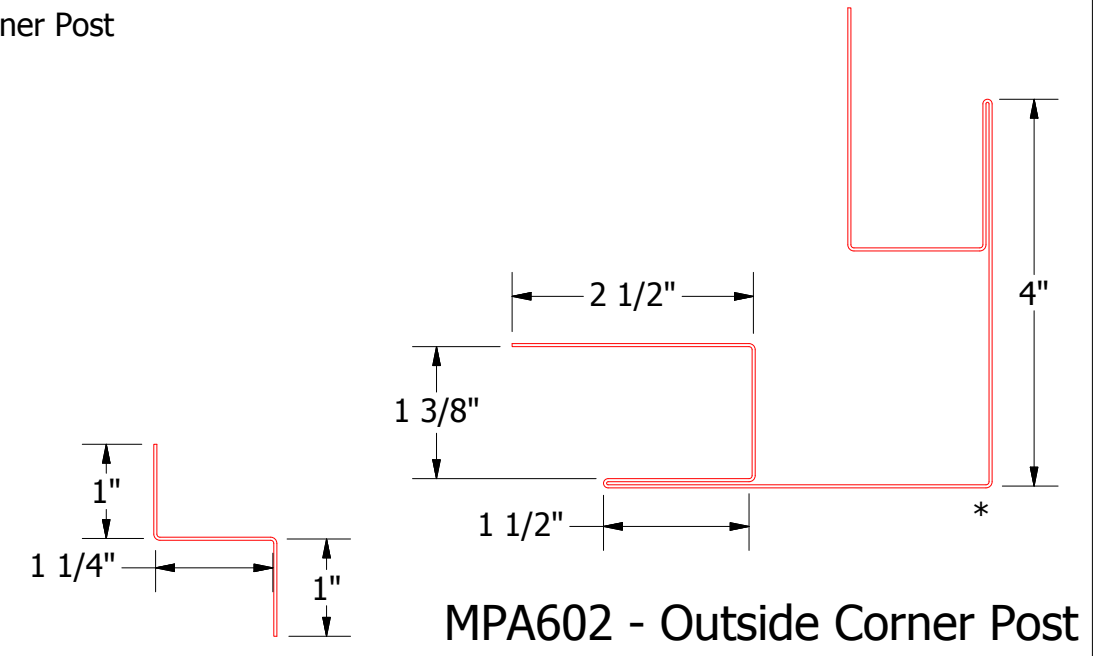

# Vertical Panel

MPA681 - Support Z

**ATAS** ATAS INTERNATIONAL, INC  
 Allentown PA  
 610-395-8445  
 Mesa AZ  
 480-558-7210

**MultiPurposePanel Outside Corner Detail**

REV. NO.	DATE	DESCRIPTION OF REVISION	BY	APP	DWG. NO.	DR	DATE
						MBP	7/13/2016
						DAS	7/29/16
					MATERIAL	SH. SIZE	SCALE
						B	X:X