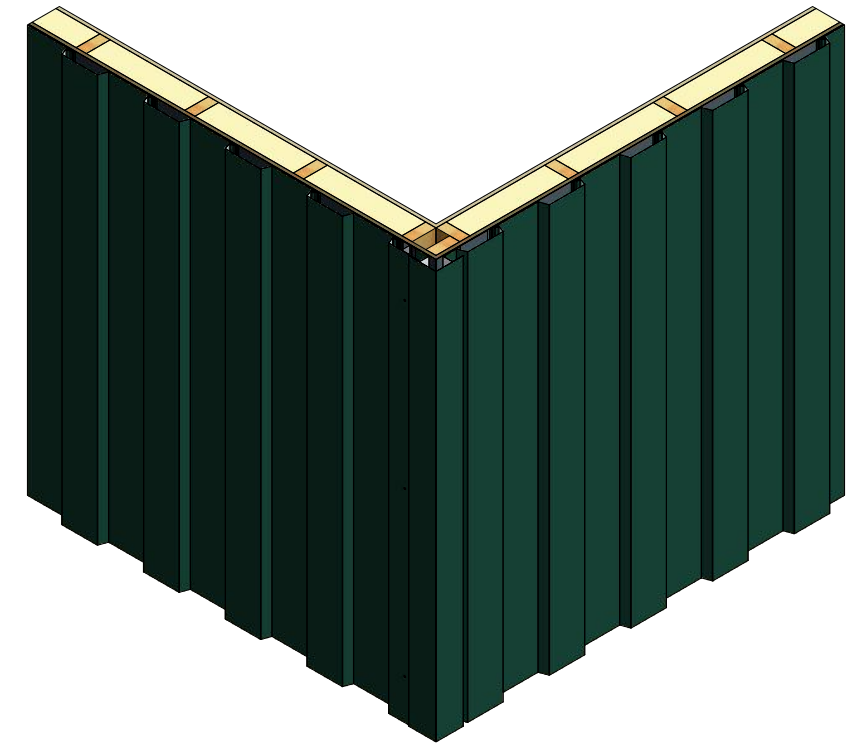

# Vertical Panel

MPA681 - Support Z

**ATAS** ATAS INTERNATIONAL, INC  
 Allentown PA  
 610-395-8445  
 Mesa AZ  
 480-558-7210

**MultiPurposePanel Outside Corner Detail**

REV. NO.	DATE	DESCRIPTION OF REVISION	BY	APP	DWG. NO.	DR	DATE
						MBP	7/13/2016
						DAS	7/29/16
					MATERIAL	SH. SIZE	SCALE
						B	X:X