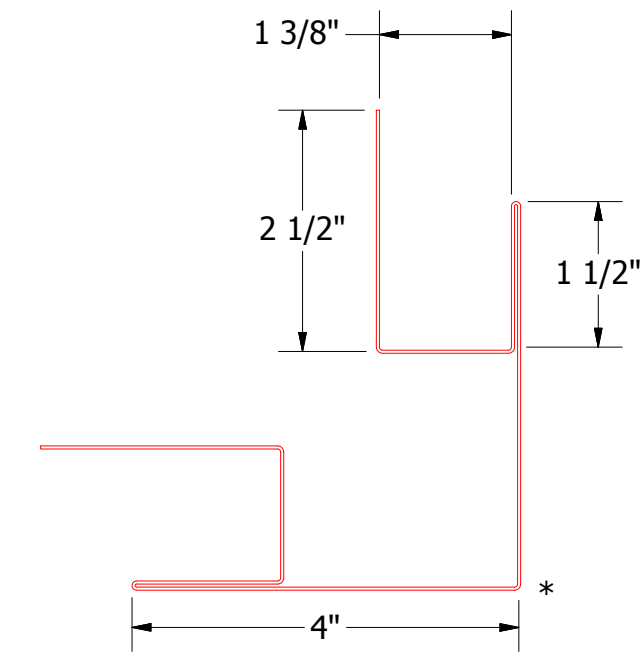

Horizontal Panel

MPA602 - Outside Corner Post

ATAS INTERNATIONAL, INC
 Allentown PA
 610-395-8445
 Mesa AZ
 480-558-7210

TITLE
MultiPurposePanel Outside Corner Detail

REV. NO.	DATE	DESCRIPTION OF REVISION	BY	APP	DWG. NO.	DR	DATE
						MBP	7/13/2016
						DAS	7/29/16
					MATERIAL	SH. SIZE	SCALE
						B	X:X