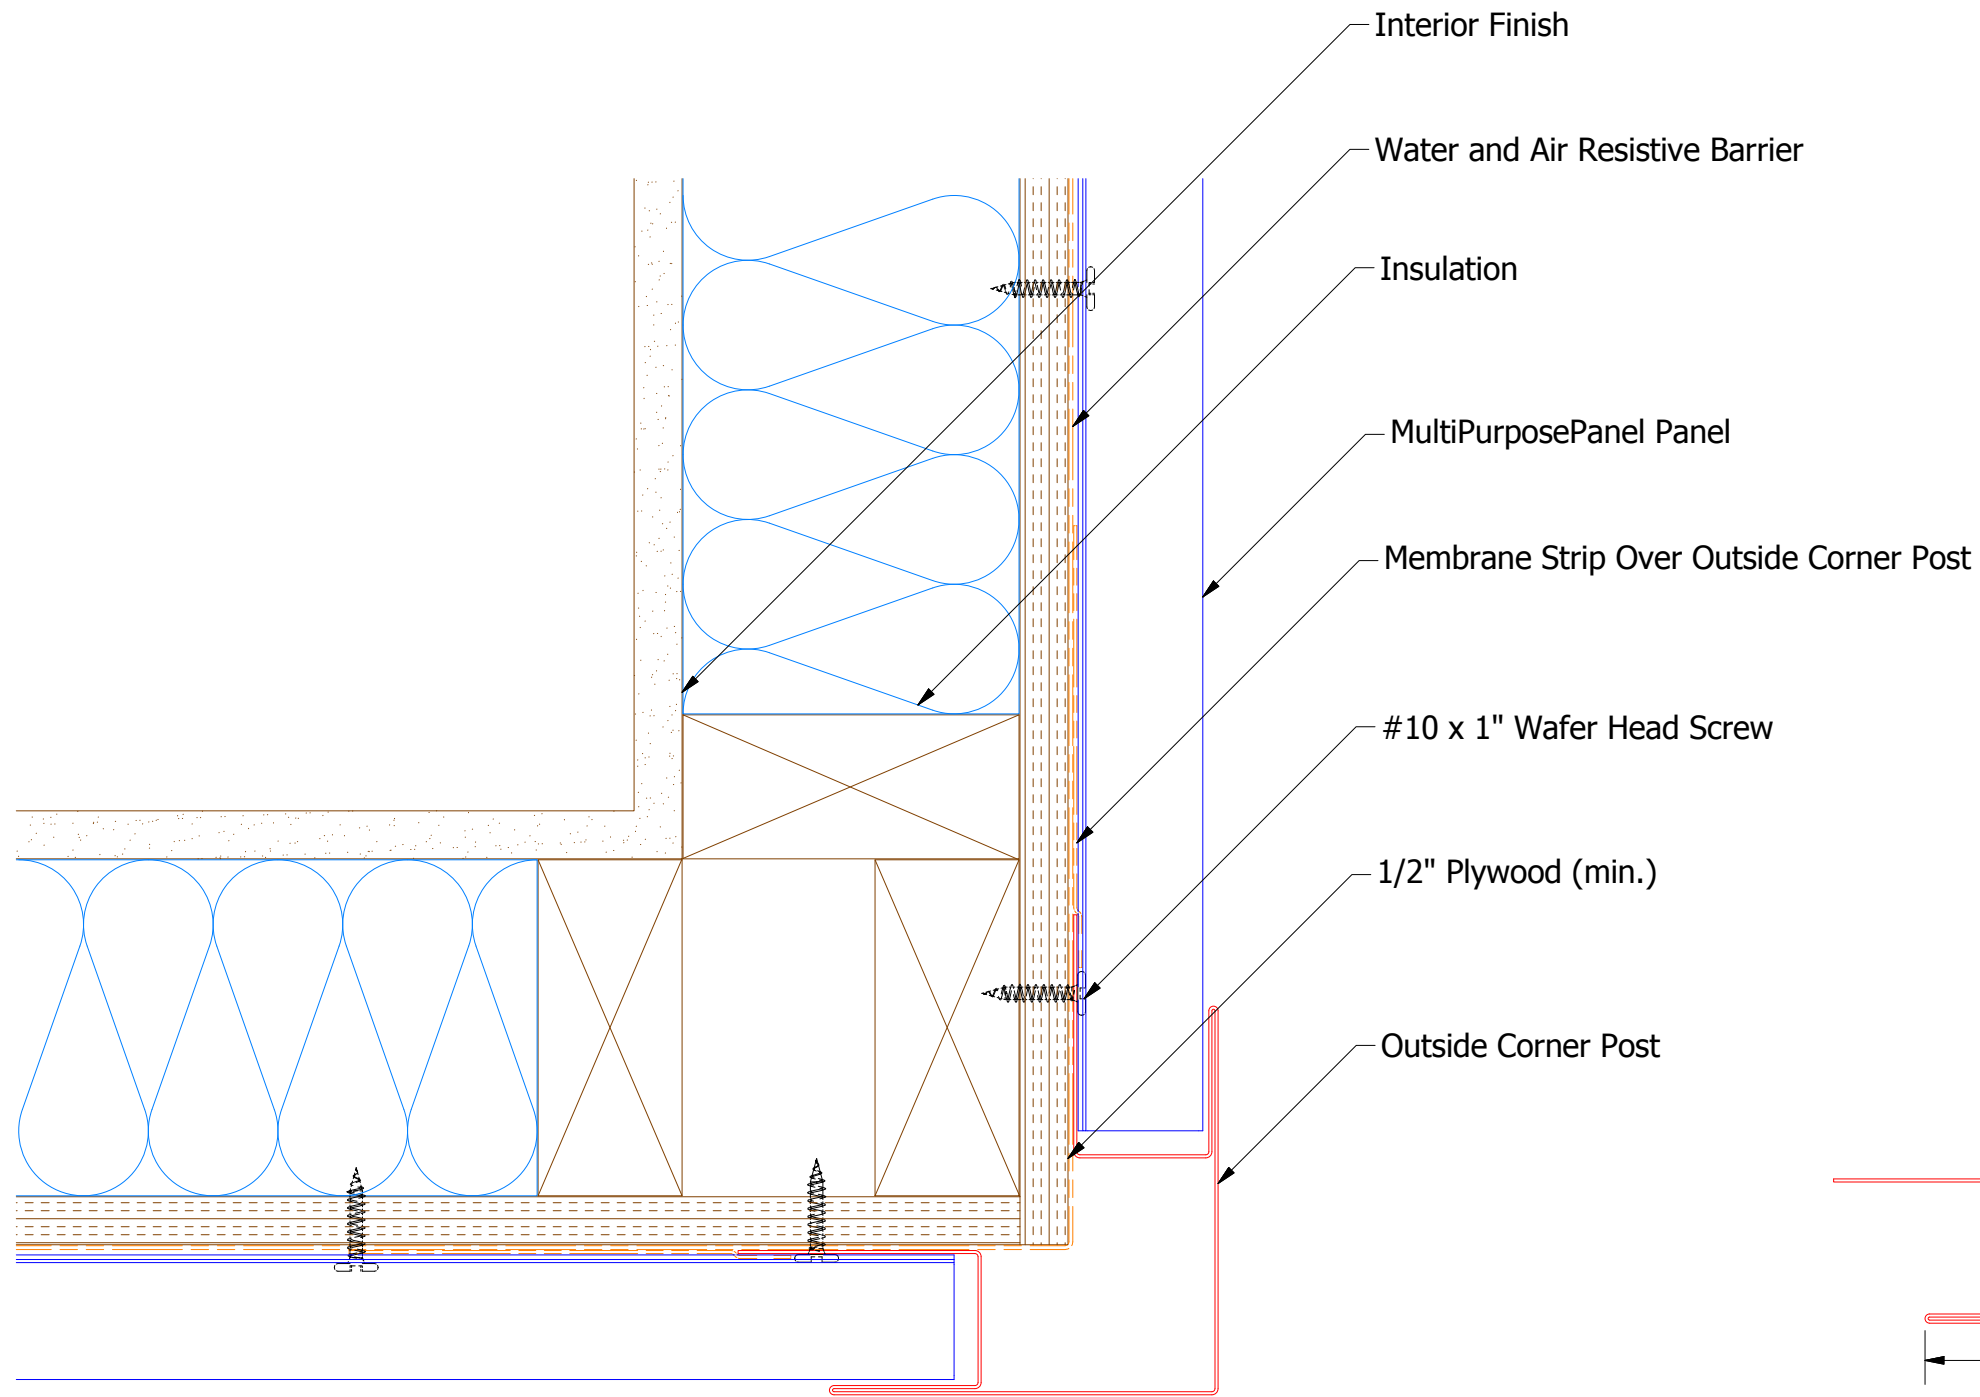

Horizontal Panel

MPA602 - Outside Corner Post

ATAS INTERNATIONAL, INC
 Allentown PA
 610-395-8445
 Mesa AZ
 480-558-7210

TITLE
MultiPurposePanel Outside Corner Detail

REV. NO.	DATE	DESCRIPTION OF REVISION	BY	APP	DWG. NO.	DR	DATE
						MBP	7/13/2016
						DAS	7/29/16
					MATERIAL	SH. SIZE	SCALE
						B	X:X