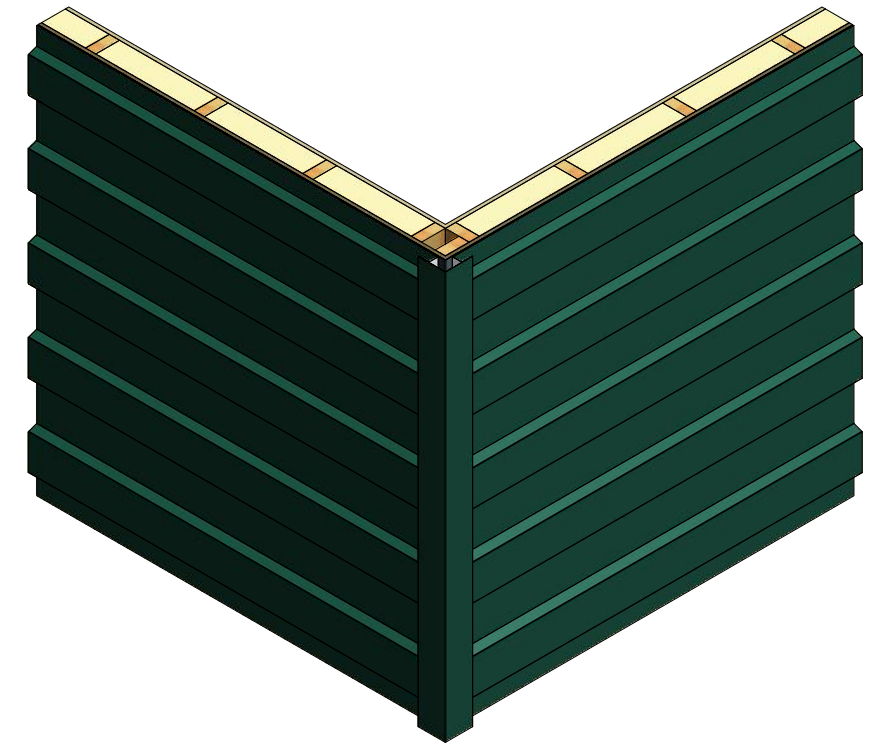

Horizontal Panel

MPA602 - Outside Corner Post

ATAS INTERNATIONAL, INC
 Allentown PA
 610-395-8445
 Mesa AZ
 480-558-7210

TITLE
MultiPurposePanel Outside Corner Detail

REV. NO.	DATE	DESCRIPTION OF REVISION	BY	APP	DWG. NO.	DR	DATE
						MBP	7/13/2016
						DAS	7/29/16
					MATERIAL	SH. SIZE	SCALE
						B	X:X