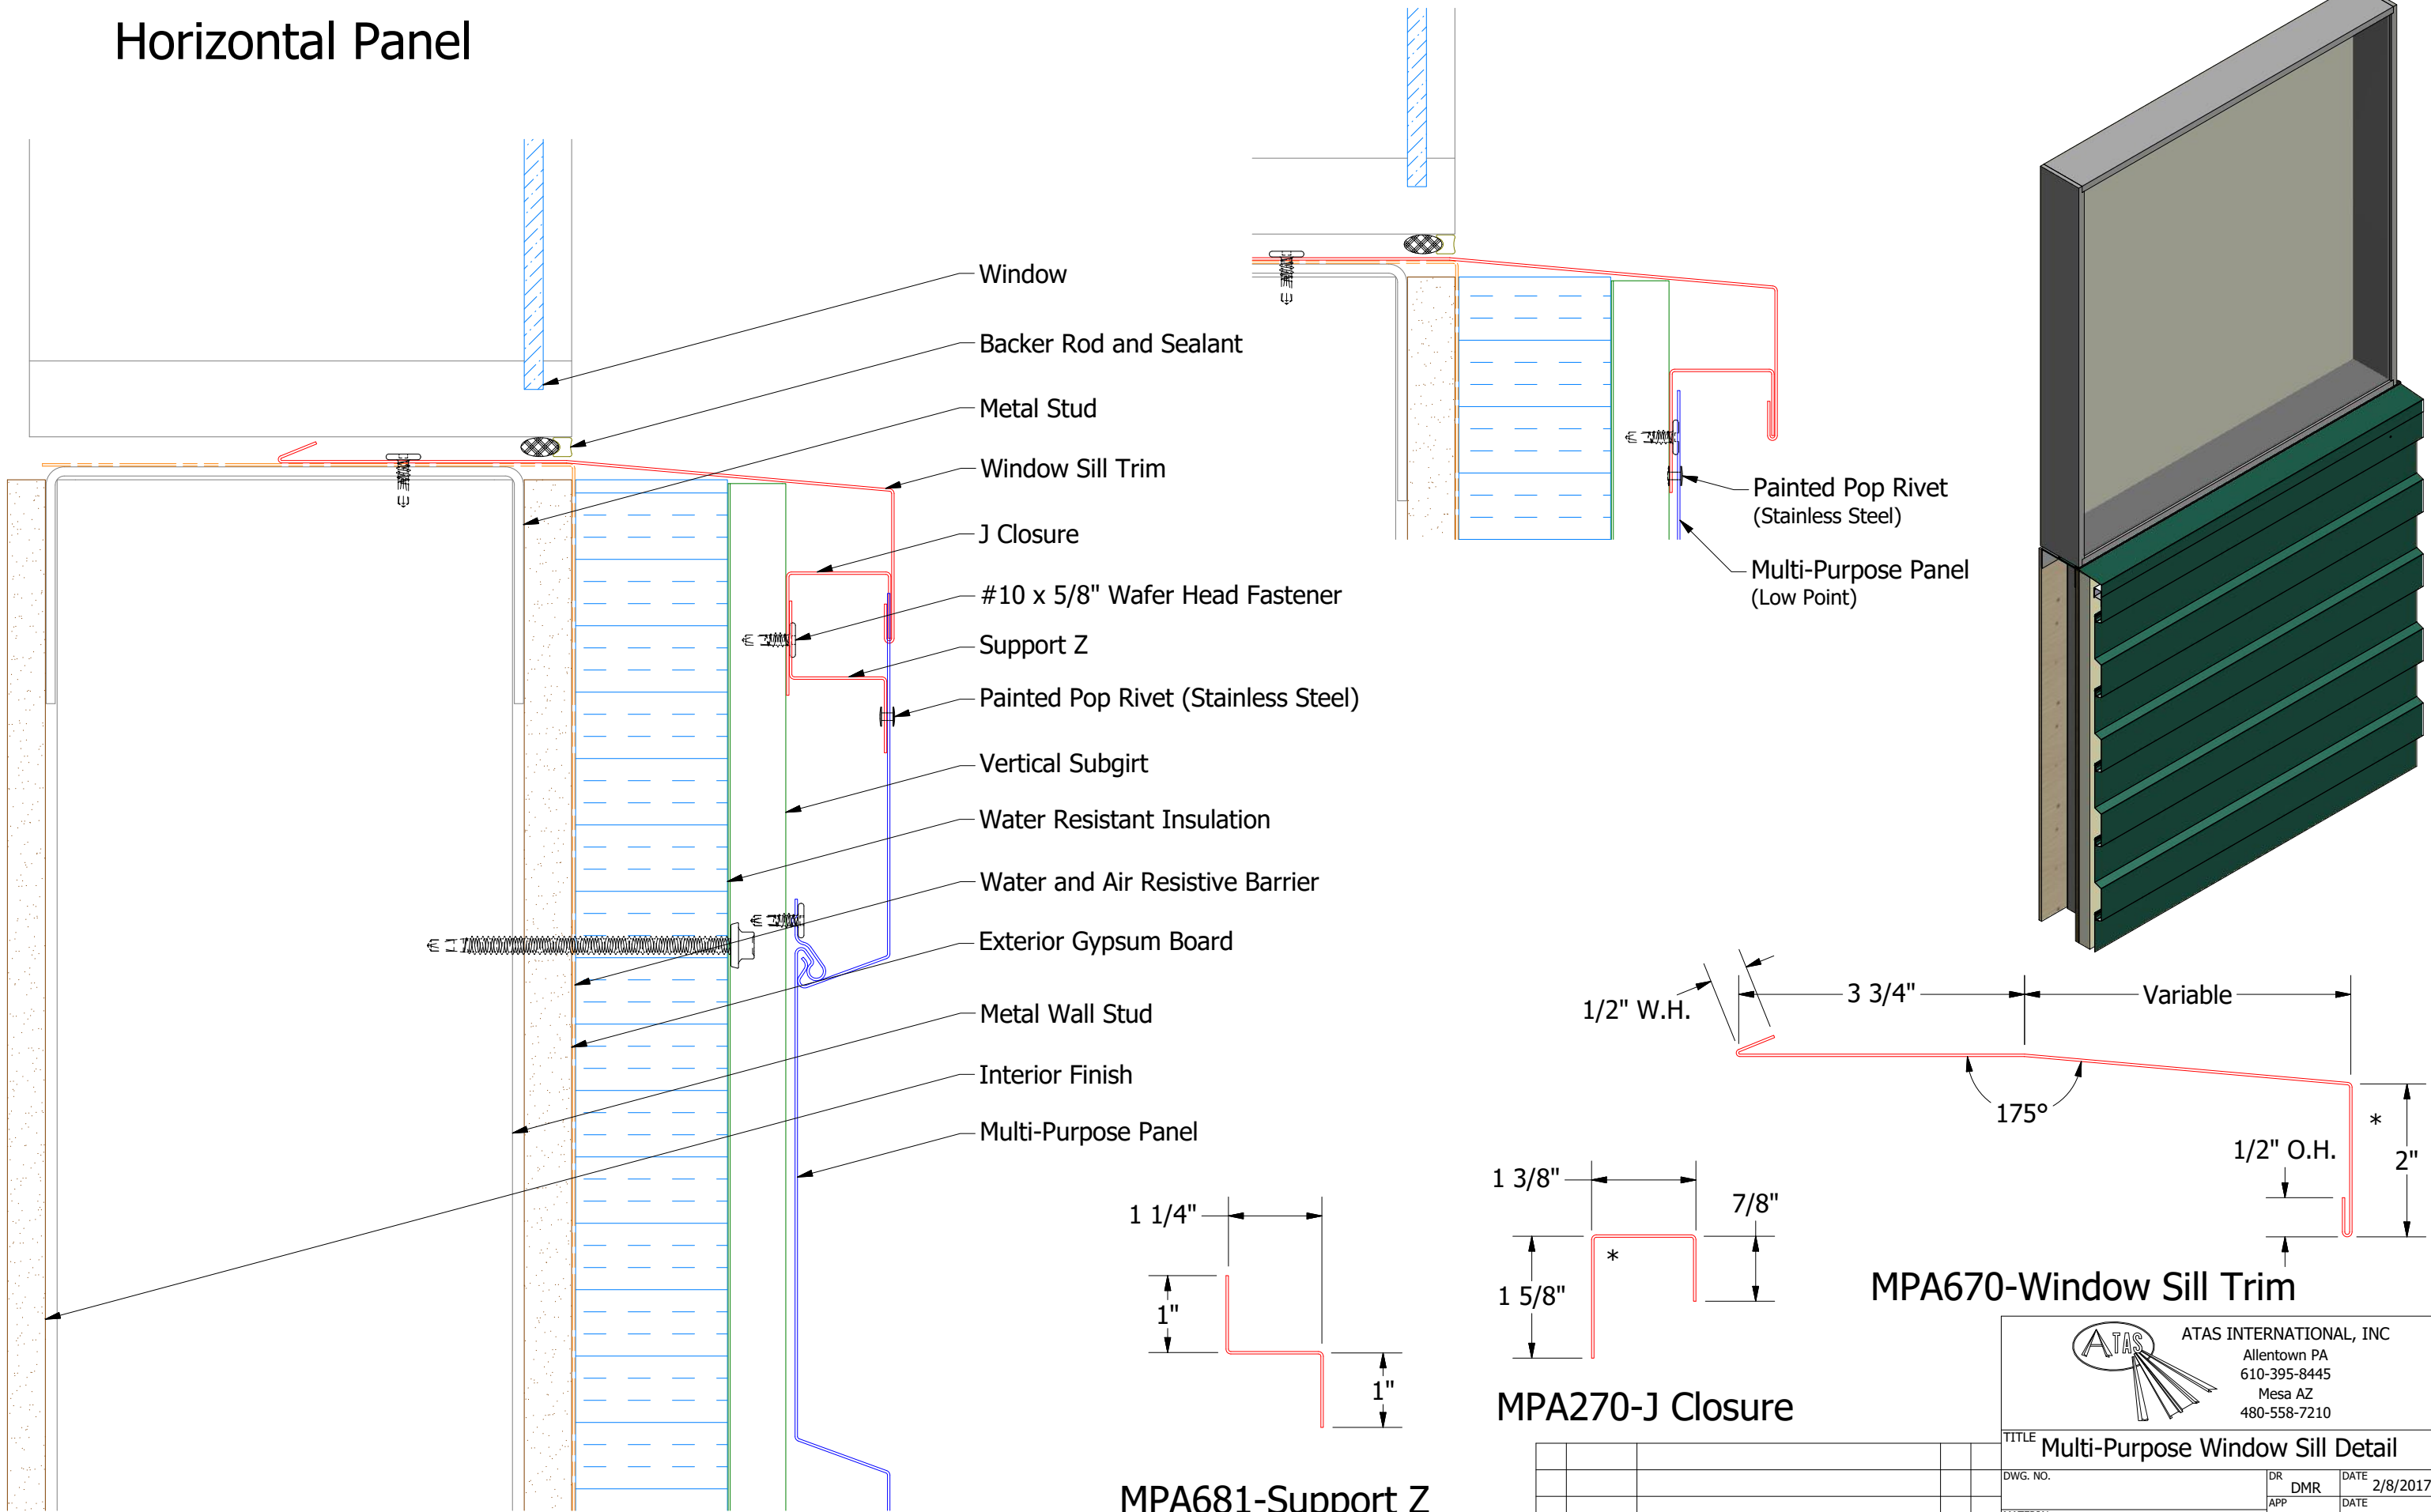

# Horizontal Panel

MPA681-Support Z

MPA270-J Closure

MPA670-Window Sill Trim

ATAS INTERNATIONAL, INC  
 Allentown PA  
 610-395-8445  
 Mesa AZ  
 480-558-7210

TITLE Multi-Purpose Window Sill Detail

REV. NO.	DATE	DESCRIPTION OF REVISION	BY	APP	DWG. NO.	DR	DATE
						DMR	2/8/2017
					MATERIAL	APP	DATE
					SH. SIZE	B	SCALE
							X:X