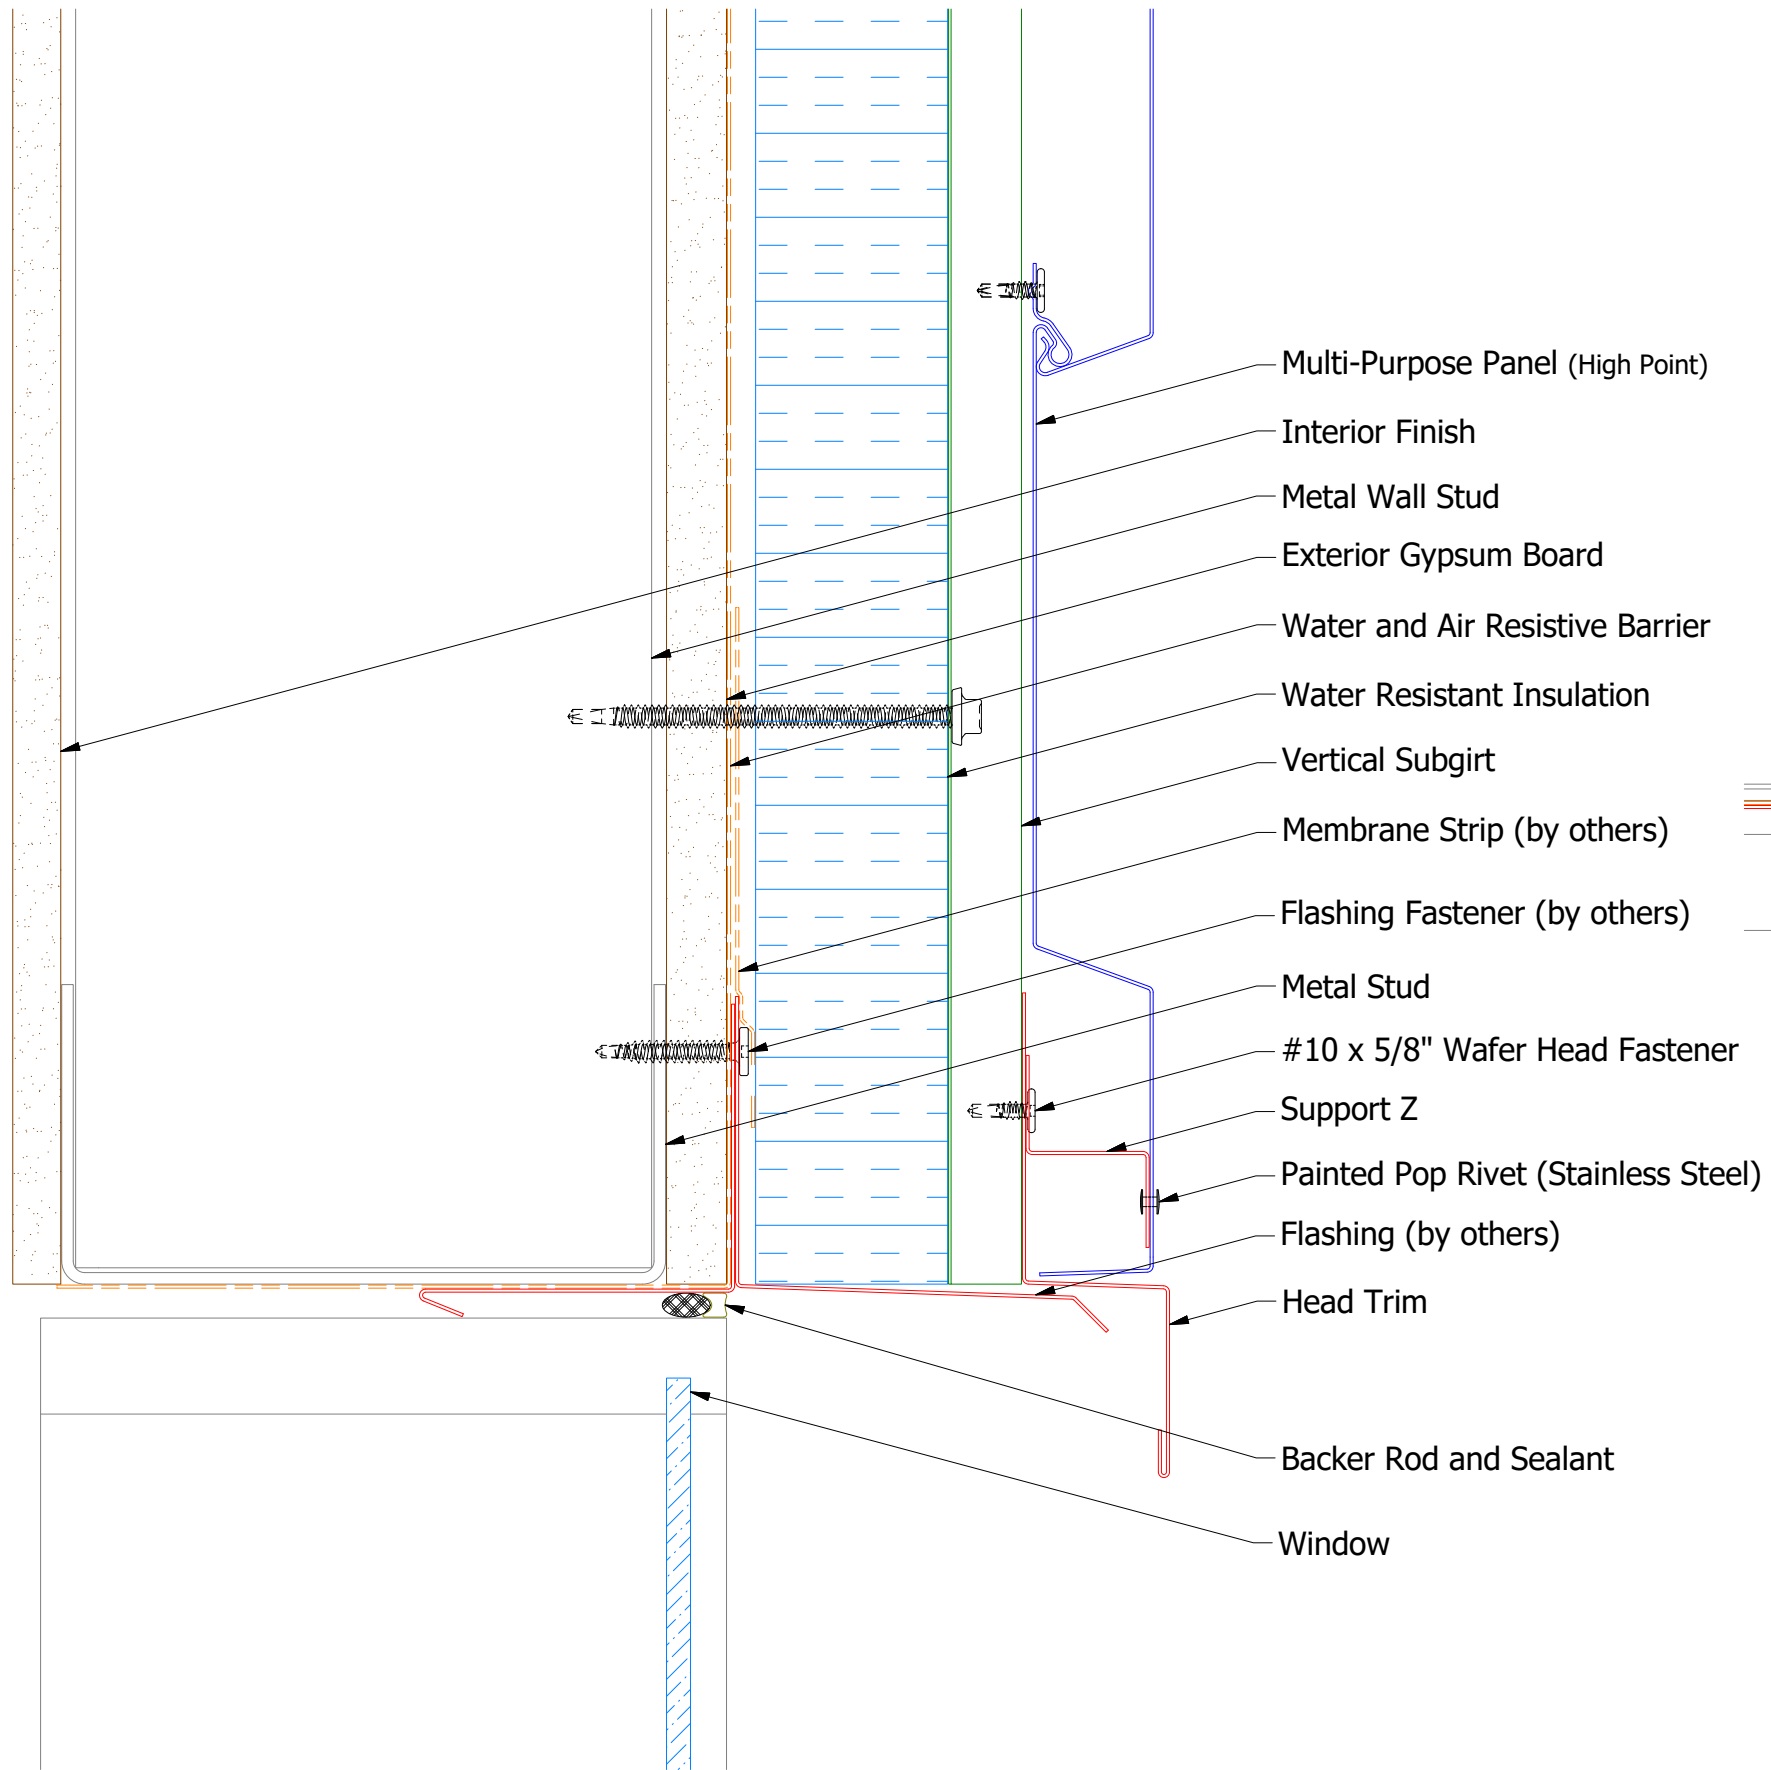

Horizontal Panel

MPA550-Head Trim

MPA681-Support Z

ATAS ATAS INTERNATIONAL, INC
 Allentown PA
 610-395-8445
 Mesa AZ
 480-558-7210

TITLE **Multi-Purpose Open Head Detail**

REV. NO.	DATE	DESCRIPTION OF REVISION	BY	APP	DWG. NO.	DR	DMR	DATE	2/2/2017
						APP		DATE	
					MATERIAL	SH. SIZE	B	SCALE	X:X