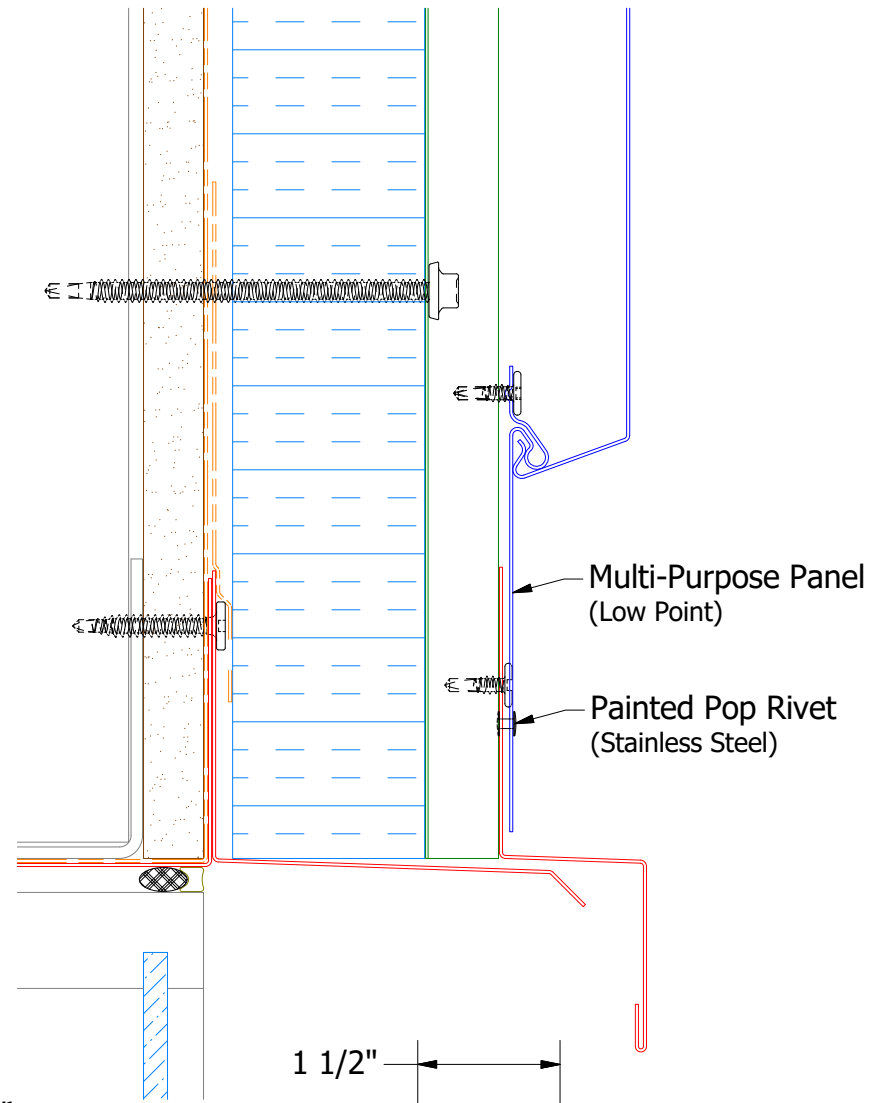

Horizontal Panel

MPA550-Head Trim

MPA681-Support Z

ATAS ATAS INTERNATIONAL, INC
 Allentown PA
 610-395-8445
 Mesa AZ
 480-558-7210

TITLE **Multi-Purpose Open Head Detail**

REV. NO.	DATE	DESCRIPTION OF REVISION	BY	APP	DWG. NO.	DR	DMR	DATE	2/2/2017
						APP		DATE	
					MATERIAL	SH. SIZE	B	SCALE	X:X