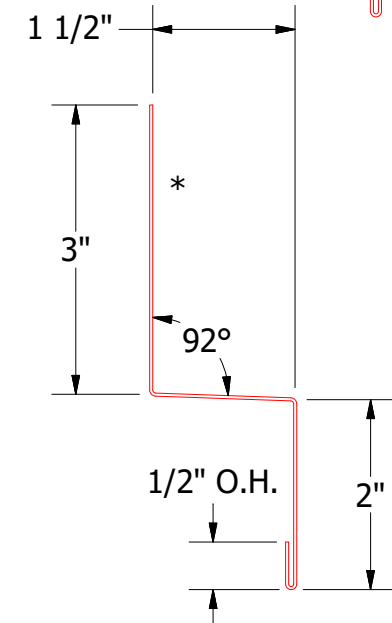

Horizontal Panel

MPA550-Head Trim

MPA681-Support Z

ATAS ATAS INTERNATIONAL, INC
 Allentown PA
 610-395-8445
 Mesa AZ
 480-558-7210

TITLE **Multi-Purpose Open Head Detail**

REV. NO.	DATE	DESCRIPTION OF REVISION	BY	APP	DWG. NO.	DR	DMR	DATE	2/2/2017
						APP		DATE	
					MATERIAL	SH. SIZE	B	SCALE	X:X