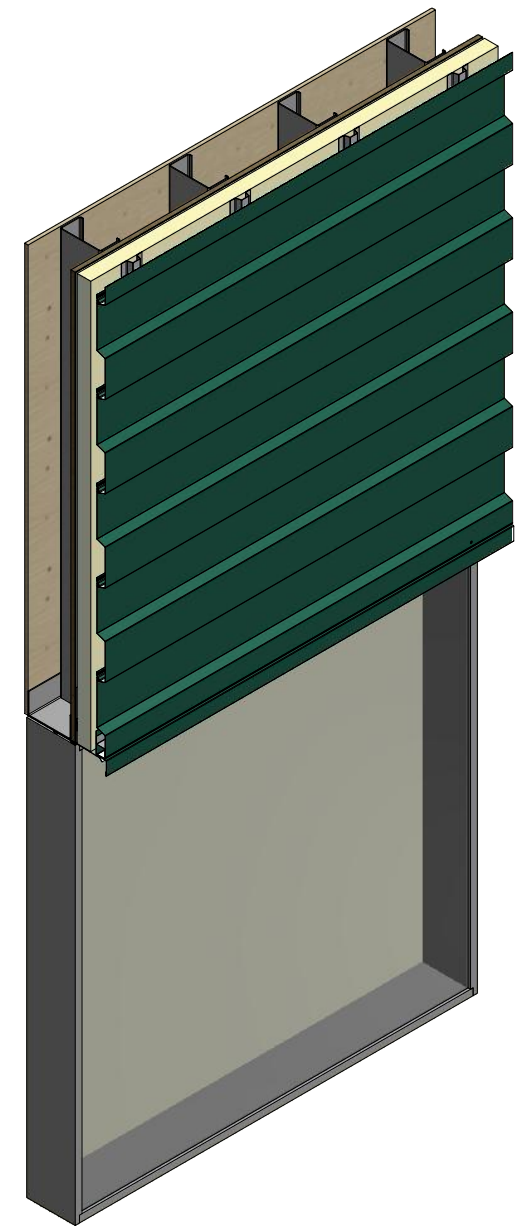

Horizontal Panel

MPA550-Head Trim

MPA681-Support Z

ATAS ATAS INTERNATIONAL, INC
 Allentown PA
 610-395-8445
 Mesa AZ
 480-558-7210

TITLE **Multi-Purpose Open Head Detail**

REV. NO.	DATE	DESCRIPTION OF REVISION	BY	APP	DWG. NO.	DR	DMR	DATE	2/2/2017
						APP		DATE	
					MATERIAL	SH. SIZE	B	SCALE	X:X